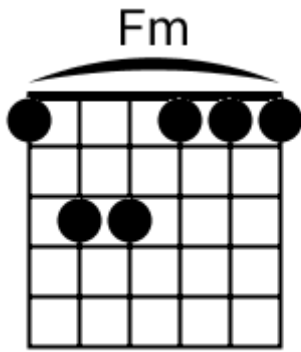

Flowing Minor Grooves - Chord Diagrams

Track 2