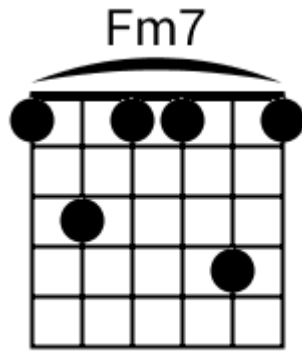

Flowing Minor Grooves - Chord Diagrams

Track 2