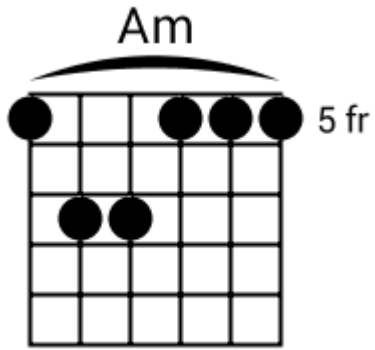

Flowing Minor Grooves

Track 1 Em Bpm 108

www.jamtracksguitar.com
www.guitarteam.nl

The image shows a musical staff in 4/4 time, starting with a treble clef. The staff contains four measures of music, each represented by a series of diagonal slashes. Above the staff, the chords for each measure are indicated: Gmaj7, Em, Gmaj7, and Em.

Flowing Minor Grooves

Track 7 Am Bpm 080

www.jamtracksguitar.com
www.guitarteam.nl

The image shows a musical staff in 4/4 time, starting with a treble clef and a 4/4 time signature. The staff contains four measures, each filled with diagonal slashes representing a continuous groove. Above the staff, the chord 'Am' is written above each of the four measures, indicating that the entire track is in the A minor chord.

Flowing Minor Grooves

www.jamtracksguitar.com
www.guitarteam.nl

Track 10 G#m Bpm 110

A musical staff in 4/4 time, starting with a treble clef and a 4. The staff is divided into four measures, each containing a rhythmic pattern of eight diagonal slashes. Above the staff, the following chord labels are positioned: G#m above the first measure, G#m above the second measure, C#9 above the third measure, and C#9 above the fourth measure.

Flowing Minor Grooves - Chord Diagrams

Track 5

Flowing Minor Grooves - Chord Diagrams

Track 6

Flowing Minor Grooves - Chord Diagrams

Track 7

Flowing Minor Grooves - Chord Diagrams

Track 8