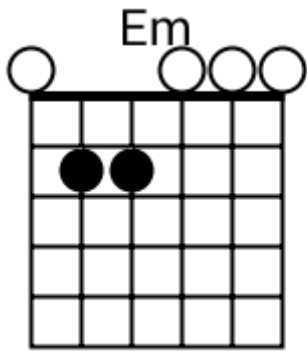

Flowing Minor Grooves - Chord Diagrams

Track 6