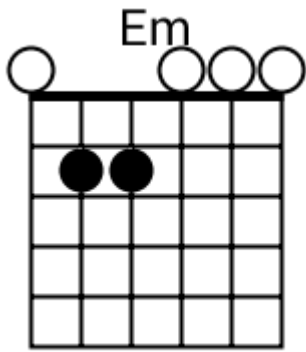

Flowing Minor Grooves - Chord Diagrams

Track 9