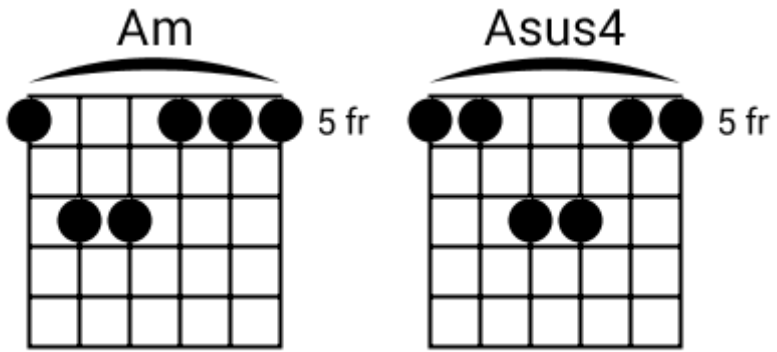

Flowing Minor Grooves

Track 7 Am Bpm 080

www.jamtracksguitar.com
www.guitarteam.nl

The image shows a musical staff in 4/4 time, starting with a treble clef and a 4/4 time signature. The staff contains four measures, each filled with diagonal slashes representing a continuous groove. Above the staff, the chord 'Am' is written above each of the four measures, indicating that the entire track is in the A minor chord.

Flowing Minor Grooves

www.jamtracksguitar.com
www.guitarteam.nl

Track 9 Em Bpm 080

The musical notation consists of a single staff in 4/4 time, starting with a treble clef. The staff is divided into four measures, each containing a series of diagonal slashes representing a rhythmic pattern. Above the staff, the chords for each measure are indicated: Em for the first measure, Emadd9 for the second, Em for the third, and Emadd9 for the fourth.

Flowing Minor Grooves

www.jamtracksguitar.com
www.guitarteam.nl

Track 10 G#m Bpm 110

A musical staff in 4/4 time, starting with a treble clef and a 4. The staff is divided into four measures, each containing a rhythmic pattern of eight diagonal slashes. Above the staff, the following chord labels are positioned: G#m above the first measure, G#m above the second measure, C#9 above the third measure, and C#9 above the fourth measure.

Flowing Minor Grooves - Chord Diagrams

Track 1

Flowing Minor Grooves - Chord Diagrams

Track 2

Flowing Minor Grooves - Chord Diagrams

Track 3

Flowing Minor Grooves - Chord Diagrams

Track 4