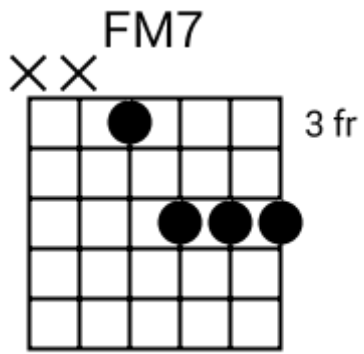

Flowing Minor Grooves

Track 7 Am Bpm 080

www.jamtracksguitar.com
www.guitarteam.nl

The image shows a musical staff in 4/4 time, starting with a treble clef and a 4/4 time signature. The staff contains four measures, each filled with diagonal slashes representing a continuous groove. Above the staff, the chord 'Am' is written above each of the four measures, indicating that the entire track is in the A minor chord.

Flowing Minor Grooves

www.jamtracksguitar.com
www.guitarteam.nl

Track 9 Em Bpm 080

The musical notation consists of a single staff in 4/4 time, starting with a treble clef. The staff is divided into four measures, each containing a series of diagonal slashes representing a rhythmic pattern. Above the staff, the chords for each measure are indicated: Em for the first measure, Emadd9 for the second, Em for the third, and Emadd9 for the fourth.

Flowing Minor Grooves

www.jamtracksguitar.com
www.guitarteam.nl

Track 10 G#m Bpm 110

A musical staff in 4/4 time, starting with a treble clef and a 4. The staff is divided into four measures, each containing a rhythmic pattern of eight diagonal slashes. Above the staff, the following chord labels are positioned: G#m above the first measure, G#m above the second measure, C#9 above the third measure, and C#9 above the fourth measure.

Flowing Minor Grooves - Chord Diagrams

Track 1

Flowing Minor Grooves - Chord Diagrams

Track 2

Flowing Minor Grooves - Chord Diagrams

Track 3

Flowing Minor Grooves - Chord Diagrams

Track 4