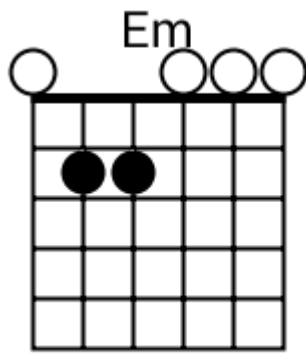

Flowing Minor Grooves - Chord Diagrams

Track 1