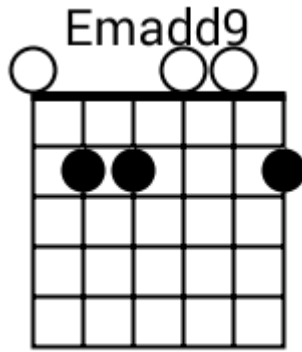

Flowing Minor Grooves - Chord Diagrams

Track 9