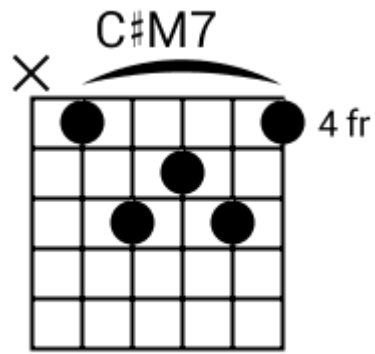

Flowing Minor Grooves

Track 7 Am Bpm 080

www.jamtracksguitar.com
www.guitarteam.nl

The image shows a musical staff in 4/4 time, starting with a treble clef and a 4/4 time signature. The staff contains four measures, each filled with diagonal slashes representing a continuous groove. Above the staff, the chord 'Am' is written above each of the four measures, indicating that the entire track is in the A minor chord.

Flowing Minor Grooves

www.jamtracksguitar.com
www.guitarteam.nl

Track 9 Em Bpm 080

The musical notation consists of a single staff in 4/4 time, starting with a treble clef. The staff is divided into four measures, each containing a series of diagonal slashes representing a rhythmic pattern. Above the staff, the chords for each measure are indicated: Em for the first measure, Emadd9 for the second, Em for the third, and Emadd9 for the fourth.

Flowing Minor Grooves

www.jamtracksguitar.com
www.guitarteam.nl

Track 10 G#m Bpm 110

A musical staff in 4/4 time, starting with a treble clef and a 4. The staff is divided into four measures, each containing a rhythmic pattern of eight diagonal slashes. Above the staff, the following chord labels are positioned: G#m above the first measure, G#m above the second measure, C#9 above the third measure, and C#9 above the fourth measure.

Flowing Minor Grooves - Chord Diagrams

Track 1

Flowing Minor Grooves - Chord Diagrams

Track 2

Flowing Minor Grooves - Chord Diagrams

Track 3

Flowing Minor Grooves - Chord Diagrams

Track 4