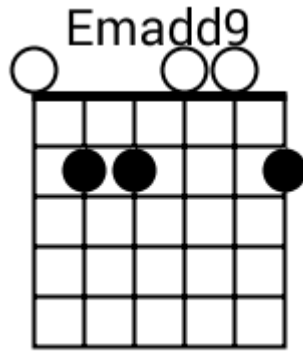

Flowing Minor Grooves - Chord Diagrams

Track 6