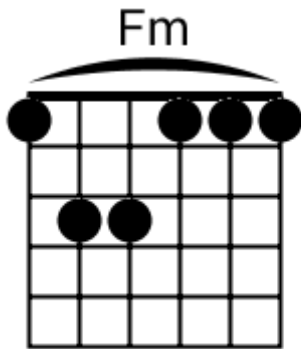

Flowing Minor Grooves - Chord Diagrams

Track 5