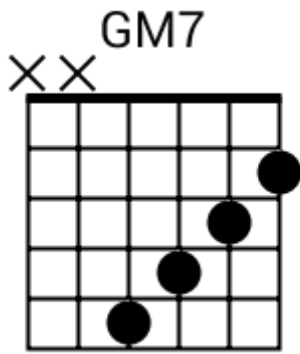

Flowing Minor Grooves - Chord Diagrams

Track 1