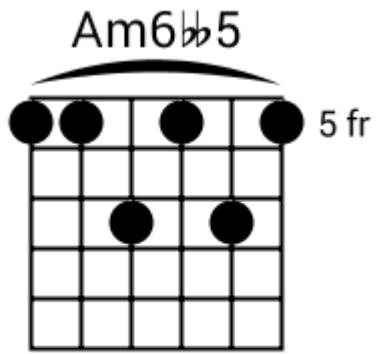

Flowing Minor Grooves

Track 1 Em Bpm 108

www.jamtracksguitar.com
www.guitarteam.nl

The image shows a musical staff in 4/4 time, starting with a treble clef. The staff contains four measures of music, each represented by a series of diagonal slashes. Above the staff, the chords for each measure are indicated: Gmaj7, Em, Gmaj7, and Em.

Flowing Minor Grooves

Track 7 Am Bpm 080

www.jamtracksguitar.com
www.guitarteam.nl

The image shows a musical staff in 4/4 time, starting with a treble clef and a 4/4 time signature. The staff contains four measures, each filled with diagonal slashes representing a continuous groove. Above the staff, the chord 'Am' is written above each of the four measures, indicating that the entire track is in the A minor chord.

Flowing Minor Grooves

www.jamtracksguitar.com
www.guitarteam.nl

Track 10 G#m Bpm 110

A musical staff in 4/4 time, starting with a treble clef and a 4. The staff is divided into four measures, each containing a rhythmic pattern of eight diagonal slashes. Above the staff, the following chord labels are positioned: G#m above the first measure, G#m above the second measure, C#9 above the third measure, and C#9 above the fourth measure.

Flowing Minor Grooves - Chord Diagrams

Track 5

Flowing Minor Grooves - Chord Diagrams

Track 6

Flowing Minor Grooves - Chord Diagrams

Track 7

Flowing Minor Grooves - Chord Diagrams

Track 8