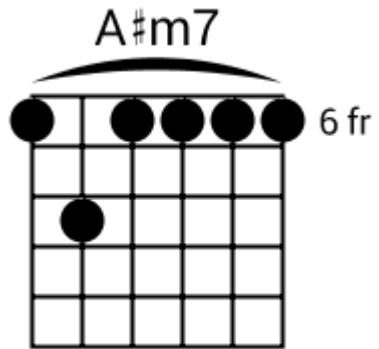

Flowing Minor Grooves - Chord Diagrams

Track 5