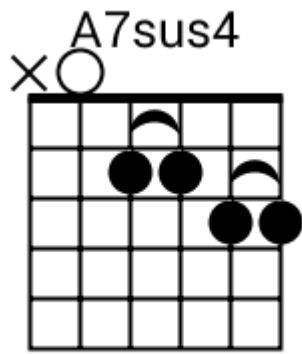

Flowing Minor Grooves - Chord Diagrams

Track 8