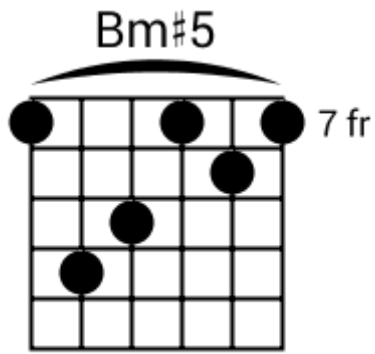

Deep Funk Grooves - Chord Diagrams

Track 8