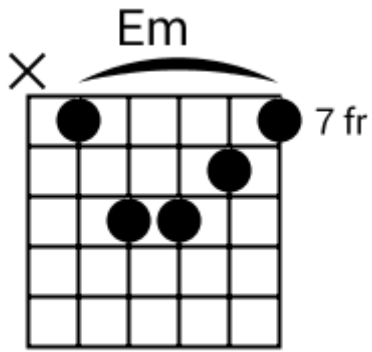

Deep Funk Grooves - Chord Diagrams

Track 9