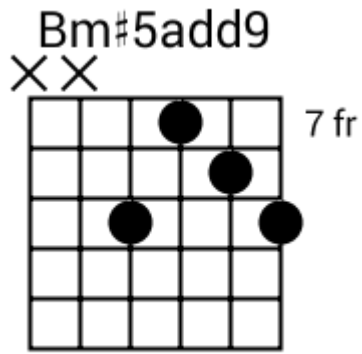

Deep Funk Grooves - Chord Diagrams

Track 8