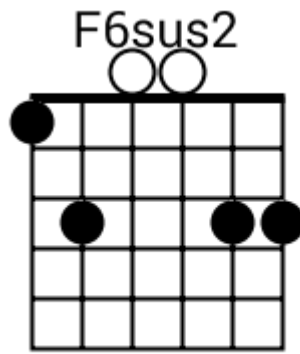

Deep Funk Grooves - Chord Diagrams

Track 1