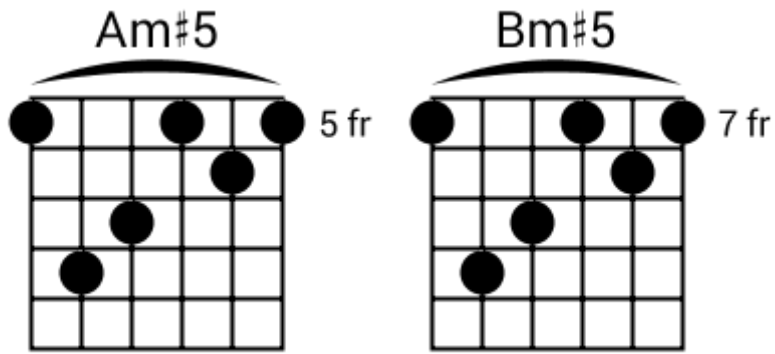

Deep Funk Grooves - Chord Diagrams

Track 7