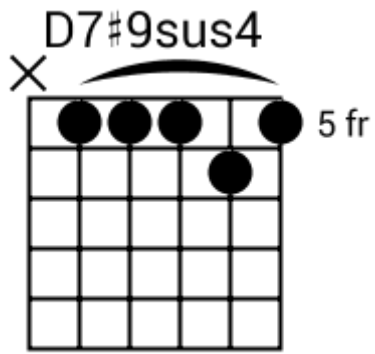

Deep Funk Grooves - Chord Diagrams

Track 1