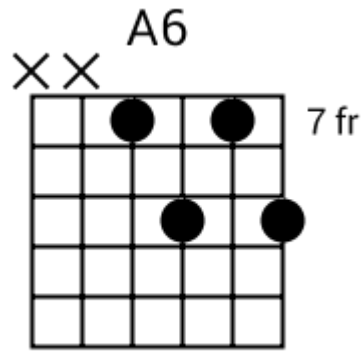

Track 1 BPM 080 Deep Funk Grooves

www.jamtracksguitar.com
www.guitarteam.nl

A musical staff in 4/4 time, starting with a treble clef and a '4' indicating the time signature. The staff is divided into four measures, each containing a guitar chord and represented by a series of diagonal slashes. The chords are: D7#9sus4, F6sus2, D7#9sus4, and F6sus2.

Track 3 BPM 100 Deep Funk Grooves

www.jamtracksguitar.com
www.guitarteam.nl

F#m Em F#m Em

The image shows a musical staff with a treble clef and a 4/4 time signature. The staff is divided into four measures, each containing a rhythmic pattern of eight eighth notes represented by diagonal slashes. Above the staff, the chord labels F#m, Em, F#m, and Em are positioned above their respective measures.

Track 4 BPM 100 Deep Funk Grooves

www.jamtracksguitar.com
www.guitarteam.nl

The image shows a musical staff with a treble clef and a 4/4 time signature. The staff is divided into four measures, each containing a chord symbol above it and a series of diagonal slashes below it, representing a rhythmic pattern. The chords are Gm#5, F6, Gm#5, and Gm#5.

Track 7

Deep Funk Grooves - Chord Diagrams

Track 8

Deep Funk Grooves - Chord Diagrams

Track 9

Deep Funk Grooves - Chord Diagrams

Track 10