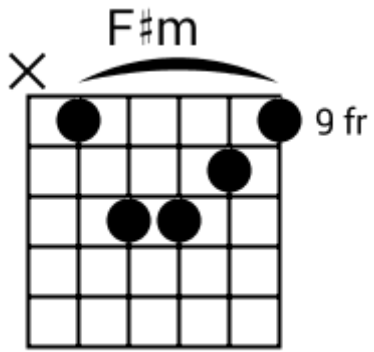

Deep Funk Grooves - Chord Diagrams

Track 3