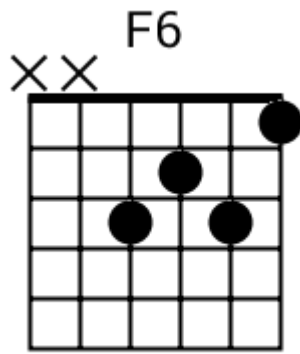

Deep Funk Grooves - Chord Diagrams

Track 4