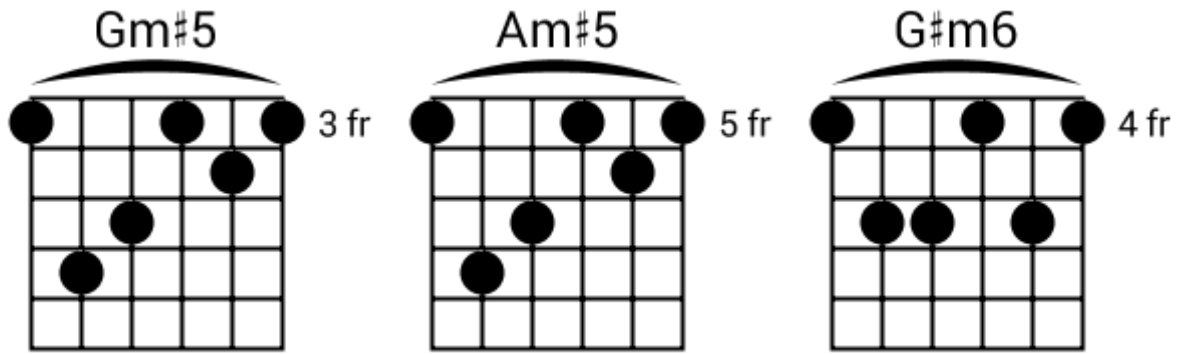

Track 1 BPM 080 Deep Funk Grooves

www.jamtracksguitar.com
www.guitarteam.nl

A musical staff in 4/4 time, starting with a treble clef and a '4' indicating the time signature. The staff is divided into four measures, each containing a guitar chord and represented by a series of diagonal slashes. The chords are: D7#9sus4, F6sus2, D7#9sus4, and F6sus2.

Track 3 BPM 100 Deep Funk Grooves

www.jamtracksguitar.com
www.guitarteam.nl

F#m Em F#m Em

The image shows a musical staff with a treble clef and a 4/4 time signature. The staff is divided into four measures, each containing a rhythmic pattern of eight eighth notes represented by diagonal slashes. Above the staff, the chord labels F#m, Em, F#m, and Em are positioned above their respective measures.

Track 4 BPM 100 Deep Funk Grooves

www.jamtracksguitar.com
www.guitarteam.nl

The image shows a musical staff with a treble clef and a 4/4 time signature. The staff is divided into four measures, each containing a chord symbol above it and a series of diagonal slashes below it, representing a rhythmic pattern. The chords are Gm#5, F6, Gm#5, and Gm#5.

Track 3

Deep Funk Grooves - Chord Diagrams

Track 4

Deep Funk Grooves - Chord Diagrams

Track 5

Deep Funk Grooves - Chord Diagrams

Track 6

Deep Funk Grooves - Chord Diagrams