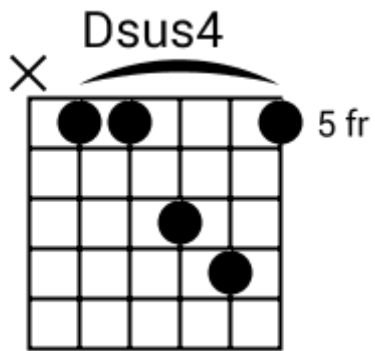

Track 1 BPM 080 Deep Funk Grooves

www.jamtracksguitar.com
www.guitarteam.nl

A musical staff in 4/4 time, starting with a treble clef and a '4' indicating the time signature. The staff is divided into four measures, each containing a guitar chord and represented by a series of diagonal slashes. The chords are: D7#9sus4, F6sus2, D7#9sus4, and F6sus2.

Track 3 BPM 100 Deep Funk Grooves

www.jamtracksguitar.com
www.guitarteam.nl

F#m Em F#m Em

The image shows a musical staff with a treble clef and a 4/4 time signature. The staff is divided into four measures, each containing a rhythmic pattern of eight eighth notes represented by diagonal slashes. Above the staff, the chord labels F#m, Em, F#m, and Em are positioned above their respective measures.

Track 4 BPM 100 Deep Funk Grooves

www.jamtracksguitar.com
www.guitarteam.nl

The image shows a musical staff with a treble clef and a 4/4 time signature. The staff is divided into four measures, each containing a chord symbol above it and a series of diagonal slashes below it, representing a rhythmic pattern. The chords are Gm#5, F6, Gm#5, and Gm#5.

Track 3

Deep Funk Grooves - Chord Diagrams

Track 4

Deep Funk Grooves - Chord Diagrams

Track 5

Deep Funk Grooves - Chord Diagrams

Track 6

Deep Funk Grooves - Chord Diagrams