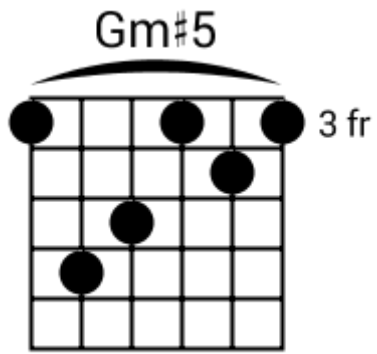

Deep Funk Grooves - Chord Diagrams

Track 4