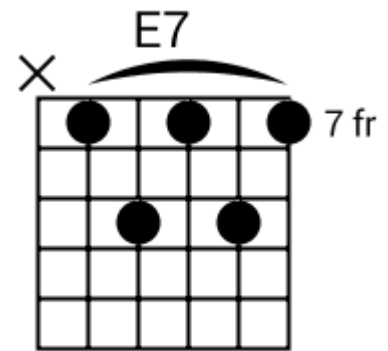

Track 1 BPM 080 Deep Funk Grooves

www.jamtracksguitar.com
www.guitarteam.nl

A musical staff in 4/4 time, starting with a treble clef and a '4' indicating the time signature. The staff is divided into four measures, each containing a guitar chord and represented by a series of diagonal slashes. The chords are: D7#9sus4, F6sus2, D7#9sus4, and F6sus2.

Track 3 BPM 100 Deep Funk Grooves

www.jamtracksguitar.com
www.guitarteam.nl

F#m Em F#m Em

The image shows a musical staff with a treble clef and a 4/4 time signature. The staff is divided into four measures, each containing a rhythmic pattern of eight eighth notes represented by diagonal slashes. Above the staff, the chord labels F#m, Em, F#m, and Em are positioned above their respective measures.

Track 4 BPM 100 Deep Funk Grooves

www.jamtracksguitar.com
www.guitarteam.nl

The image shows a musical staff with a treble clef and a 4/4 time signature. The staff is divided into four measures, each containing a chord symbol above it and a series of diagonal slashes below it, representing a rhythmic pattern. The chords are Gm#5, F6, Gm#5, and Gm#5.

Track 3

Deep Funk Grooves - Chord Diagrams

Track 4

Deep Funk Grooves - Chord Diagrams

Track 5

Deep Funk Grooves - Chord Diagrams

Track 6

Deep Funk Grooves - Chord Diagrams