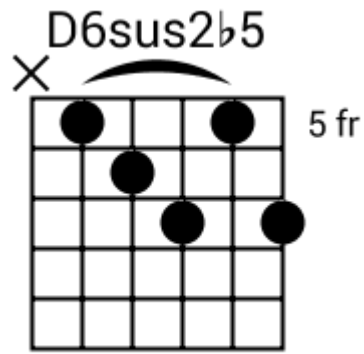

Deep Funk Grooves - Chord Diagrams

Track 2