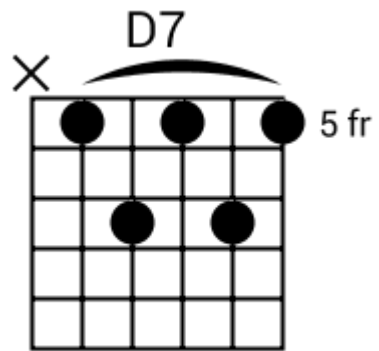

Track 1 BPM 080 Deep Funk Grooves

www.jamtracksguitar.com
www.guitarteam.nl

A musical staff in 4/4 time, starting with a treble clef and a '4' indicating the time signature. The staff is divided into four measures, each containing a guitar chord and represented by a series of diagonal slashes. The chords are: D7#9sus4, F6sus2, D7#9sus4, and F6sus2.

Track 3 BPM 100 Deep Funk Grooves

www.jamtracksguitar.com
www.guitarteam.nl

F#m Em F#m Em

The image shows a musical staff with a treble clef and a 4/4 time signature. The staff is divided into four measures, each containing a rhythmic pattern of eight eighth notes represented by diagonal slashes. Above the staff, the chord labels F#m, Em, F#m, and Em are positioned above their respective measures.

Track 4 BPM 100 Deep Funk Grooves

www.jamtracksguitar.com
www.guitarteam.nl

The image shows a musical staff with a treble clef and a 4/4 time signature. The staff is divided into four measures, each containing a chord symbol above it and a series of diagonal slashes below it, representing a rhythmic pattern. The chords are Gm#5, F6, Gm#5, and Gm#5.

Track 3

Deep Funk Grooves - Chord Diagrams

Track 4

Deep Funk Grooves - Chord Diagrams

Track 5

Deep Funk Grooves - Chord Diagrams

Track 6

Deep Funk Grooves - Chord Diagrams