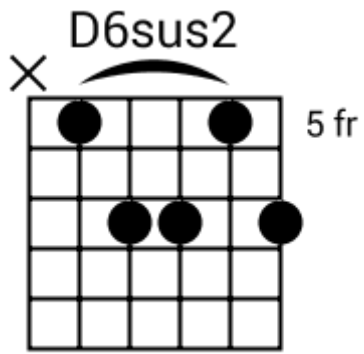

Deep Funk Grooves - Chord Diagrams

Track 2