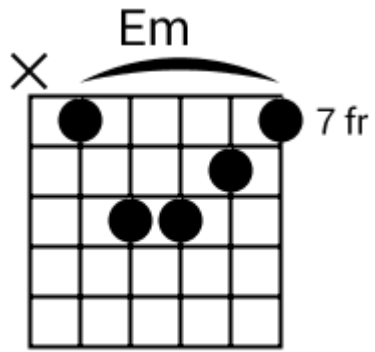

Deep Funk Grooves - Chord Diagrams

Track 3