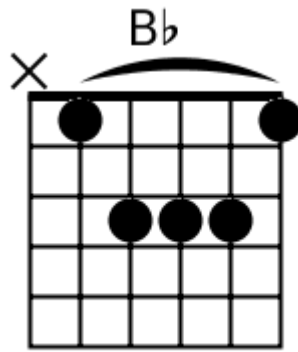

Track 7 Bpm 074

Classic Blues

www.jamtracksguitar.com
www.guitarteam.nl

A Bm C C# D C G Gm

G A Bm C# D G D

G Gm D D

E9 E9 A Bb A

D C G Gm D Bm C C#

D C G Gm A Bb A

Track 8 A Bpm 120

Classic Blues

www.jamtracksguitar.com
www.guitarteam.nl

A C# D Adim/D#

A F#7 B7 E7 C# F#

B C# D D# E (stop)

Classic Blues - Chord Diagrams

Track 1

Classic Blues - Chord Diagrams

Track 2

Classic Blues - Chord Diagrams

Track 3

Classic Blues - Chord Diagrams

Track 4

Classic Blues - Chord Diagrams