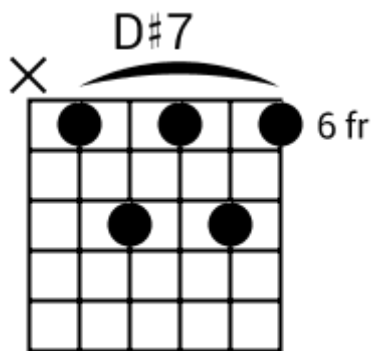

D C G Gm A Bb A

Track 8 A Bpm 120

Classic Blues

www.jamtracksguitar.com
www.guitarteam.nl

A C# D Adim/D#

A F#7 B7 E7 C# F#

B C# D D# E (stop)

Classic Blues - Chord Diagrams

Track 1

Classic Blues - Chord Diagrams

Track 2

Classic Blues - Chord Diagrams

Track 3

Classic Blues - Chord Diagrams

Track 4

Classic Blues - Chord Diagrams