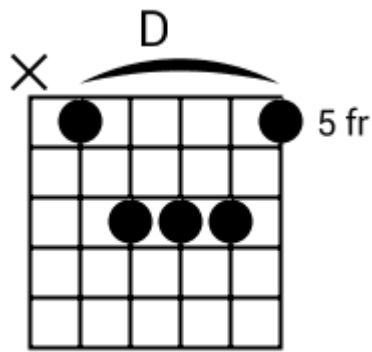

D C G Gm A Bb A

Track 8 A Bpm 120

Classic Blues

www.jamtracksguitar.com
www.guitarteam.nl

A C# D Adim/D#

A F#7 B7 E7 C# F#

B C# D D# E (stop)

Classic Blues - Chord Diagrams

Track 1

Classic Blues - Chord Diagrams

Track 2

Classic Blues - Chord Diagrams

Track 3

Classic Blues - Chord Diagrams

Track 4

Classic Blues - Chord Diagrams

Track 5

Classic Blues - Chord Diagrams

Track 6

Classic Blues - Chord Diagrams

Track 7

Classic Blues - Chord Diagrams

Track 8