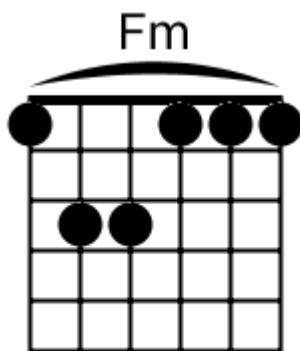

D C G Gm A Bb A

Track 8 A Bpm 120

Classic Blues

www.jamtracksguitar.com
www.guitarteam.nl

A C# D Adim/D#

A F#7 B7 E7 C# F#

B C# D D# E (stop)

Classic Blues - Chord Diagrams

Track 1

Classic Blues - Chord Diagrams

Track 2

Classic Blues - Chord Diagrams

Track 3

Classic Blues - Chord Diagrams

Track 4

Classic Blues - Chord Diagrams

Track 5

Classic Blues - Chord Diagrams

Track 6

Classic Blues - Chord Diagrams

Track 7

Classic Blues - Chord Diagrams

Track 8