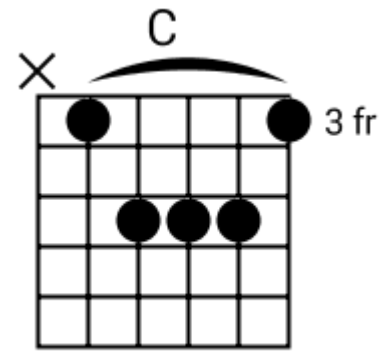

Track 7 Bpm 074

Classic Blues

www.jamtracksguitar.com
www.guitarteam.nl

A Bm C C# D C G Gm

G A Bm C# D G D

G Gm D D

E9 E9 A Bb A

D C G Gm D Bm C C#

D C G Gm A Bb A

Track 8 A Bpm 120

Classic Blues

www.jamtracksguitar.com
www.guitarteam.nl

A C# D Adim/D#

A F#7 B7 E7 C# F#

B C# D D# E (stop)

Classic Blues - Chord Diagrams

Track 1

Classic Blues - Chord Diagrams

Track 2

Classic Blues - Chord Diagrams

Track 3

Classic Blues - Chord Diagrams

Track 4

Classic Blues - Chord Diagrams