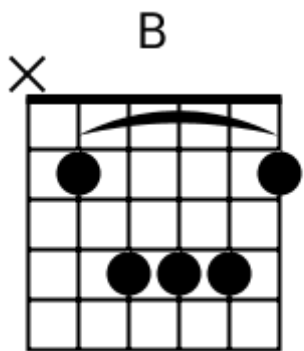

D C G Gm A Bb A

Track 8 A Bpm 120

Classic Blues

www.jamtracksguitar.com
www.guitarteam.nl

A C# D Adim/D#

A F#7 B7 E7 C# F#

B C# D D# E (stop)

Classic Blues - Chord Diagrams

Track 1

Classic Blues - Chord Diagrams

Track 2

Classic Blues - Chord Diagrams

Track 3

Classic Blues - Chord Diagrams

Track 4

Classic Blues - Chord Diagrams

Track 5

Classic Blues - Chord Diagrams

Track 6

Classic Blues - Chord Diagrams

Track 7

Classic Blues - Chord Diagrams

Track 8