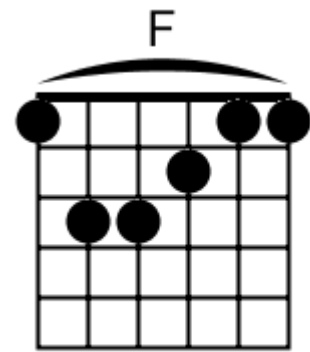

D C G Gm A Bb A

Track 8 A Bpm 120

Classic Blues

www.jamtracksguitar.com
www.guitarteam.nl

A C# D Adim/D#

A F#7 B7 E7 C# F#

B C# D D# E (stop)

Classic Blues - Chord Diagrams

Track 1

Classic Blues - Chord Diagrams

Track 2

Classic Blues - Chord Diagrams

Track 3

Classic Blues - Chord Diagrams

Track 4

Classic Blues - Chord Diagrams