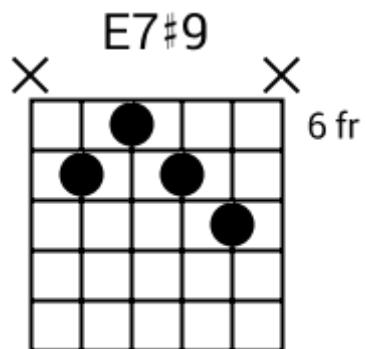

D C G Gm A Bb A

Track 8 A Bpm 120

Classic Blues

www.jamtracksguitar.com
www.guitarteam.nl

A C# D Adim/D#

A F#7 B7 E7 C# F#

B C# D D# E (stop)

Classic Blues - Chord Diagrams

Track 1

Classic Blues - Chord Diagrams

Track 2

Classic Blues - Chord Diagrams

Track 3

Classic Blues - Chord Diagrams

Track 4

Classic Blues - Chord Diagrams