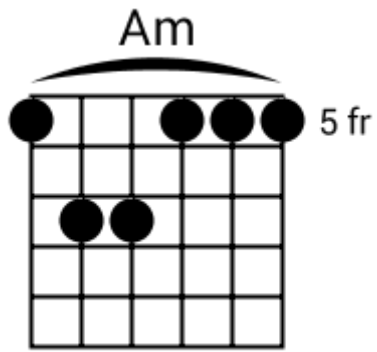

E G A G E G A G

Track 6 E Bpm 105

Classic Blues

www.jamtracksguitar.com
www.guitarteam.nl

E G A E G A E

E A G B G E G A

E D A B G E G A

E B

Track 7 Bpm 074

Classic Blues

www.jamtracksguitar.com
www.guitarteam.nl

A Bm C C# D C G Gm

G A Bm C# D G D

G Gm D D

E9 E9 A Bb A

D C G Gm D Bm C C#

D C G Gm A Bb A

Track 8 A Bpm 120

Classic Blues

www.jamtracksguitar.com
www.guitarteam.nl

A C# D Adim/D#

A F#7 B7 E7 C# F#

B C# D D# E (stop)

Classic Blues - Chord Diagrams

Track 1

Classic Blues - Chord Diagrams

Track 2

Classic Blues - Chord Diagrams

Track 3

Classic Blues - Chord Diagrams

Track 4

Classic Blues - Chord Diagrams