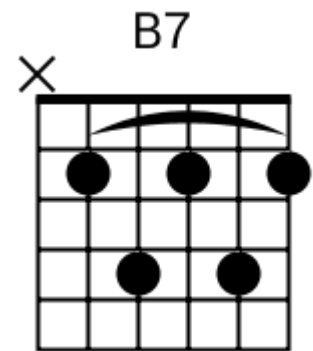

Track 7 Bpm 074

Classic Blues

www.jamtracksguitar.com
www.guitarteam.nl

A Bm C C# D C G Gm

G A Bm C# D G D

G Gm D D

E9 E9 A Bb A

D C G Gm D Bm C C#

D C G Gm A Bb A

Track 8 A Bpm 120

Classic Blues

www.jamtracksguitar.com
www.guitarteam.nl

A C# D Adim/D#

A F#7 B7 E7 C# F#

B C# D D# E (stop)

Classic Blues - Chord Diagrams

Track 1

Classic Blues - Chord Diagrams

Track 2

Classic Blues - Chord Diagrams

Track 3

Classic Blues - Chord Diagrams

Track 4

Classic Blues - Chord Diagrams