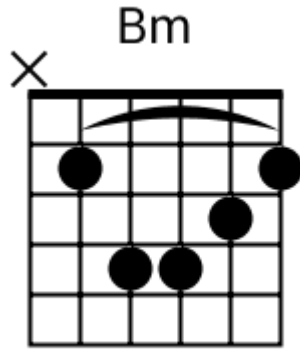

D C G Gm A Bb A

Track 8 A Bpm 120

Classic Blues

www.jamtracksguitar.com
www.guitarteam.nl

A C# D Adim/D#

A F#7 B7 E7 C# F#

B C# D D# E (stop)

Classic Blues - Chord Diagrams

Track 1

Classic Blues - Chord Diagrams

Track 2

Classic Blues - Chord Diagrams

Track 3

Classic Blues - Chord Diagrams

Track 4

Classic Blues - Chord Diagrams

Track 5

Classic Blues - Chord Diagrams

Track 6

Classic Blues - Chord Diagrams

Track 7

Classic Blues - Chord Diagrams

Track 8