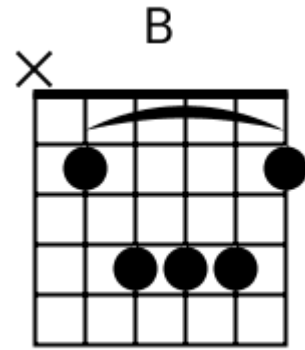

D C G Gm A Bb A

Track 8 A Bpm 120

Classic Blues

www.jamtracksguitar.com
www.guitarteam.nl

A C# D Adim/D#

A F#7 B7 E7 C# F#

B C# D D# E (stop)

Classic Blues - Chord Diagrams

Track 1

Classic Blues - Chord Diagrams

Track 2

Classic Blues - Chord Diagrams

Track 3

Classic Blues - Chord Diagrams

Track 4

Classic Blues - Chord Diagrams

Track 5

Classic Blues - Chord Diagrams

Track 6

Classic Blues - Chord Diagrams

Track 7

Classic Blues - Chord Diagrams

Track 8