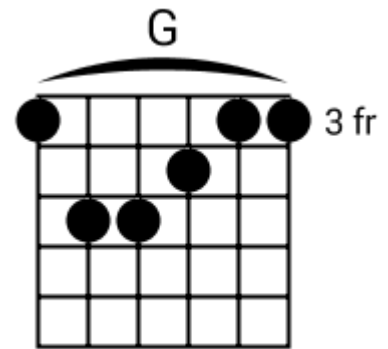

D C G Gm A Bb A

Track 8 A Bpm 120

Classic Blues

www.jamtracksguitar.com
www.guitarteam.nl

A C# D Adim/D#

A F#7 B7 E7 C# F#

B C# D D# E (stop)

Classic Blues - Chord Diagrams

Track 1

Classic Blues - Chord Diagrams

Track 2

Classic Blues - Chord Diagrams

Track 3

Classic Blues - Chord Diagrams

Track 4

Classic Blues - Chord Diagrams

Track 5

Classic Blues - Chord Diagrams

Track 6

Classic Blues - Chord Diagrams

Track 7

Classic Blues - Chord Diagrams

Track 8