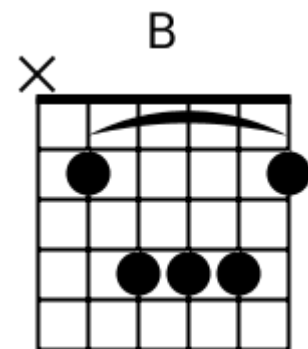

D C G Gm A Bb A

Track 8 A Bpm 120

Classic Blues

www.jamtracksguitar.com
www.guitarteam.nl

A C# D Adim/D#

A F#7 B7 E7 C# F#

B C# D D# E (stop)

Classic Blues - Chord Diagrams

Track 1

Classic Blues - Chord Diagrams

Track 2

Classic Blues - Chord Diagrams

Track 3

Classic Blues - Chord Diagrams

Track 4

Classic Blues - Chord Diagrams

Track 5

Classic Blues - Chord Diagrams

Track 6

Classic Blues - Chord Diagrams

Track 7

Classic Blues - Chord Diagrams

Track 8