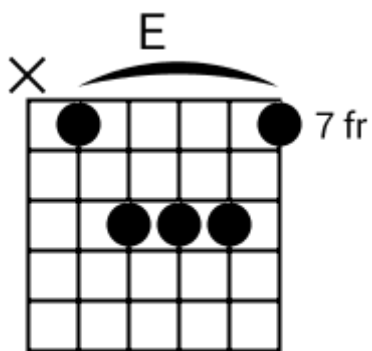

D C G Gm A Bb A

Track 8 A Bpm 120

Classic Blues

www.jamtracksguitar.com
www.guitarteam.nl

A C# D Adim/D#

A F#7 B7 E7 C# F#

B C# D D# E (stop)

Classic Blues - Chord Diagrams

Track 1

Classic Blues - Chord Diagrams

Track 2

Classic Blues - Chord Diagrams

Track 3

Classic Blues - Chord Diagrams

Track 4

Classic Blues - Chord Diagrams

Track 5

Classic Blues - Chord Diagrams

Track 6

Classic Blues - Chord Diagrams

Track 7

Classic Blues - Chord Diagrams

Track 8