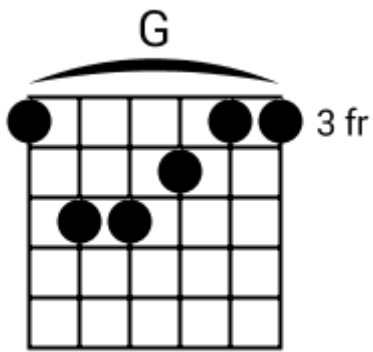

E G A G E G A G

Track 6 E Bpm 105

Classic Blues

www.jamtracksguitar.com
www.guitarteam.nl

E G A E G A E

E A G B G E G A

E D A B G E G A

E B

Track 7 Bpm 074

Classic Blues

www.jamtracksguitar.com
www.guitarteam.nl

A Bm C C# D C G Gm

G A Bm C# D G D

G Gm D D

E9 E9 A Bb A

D C G Gm D Bm C C#

D C G Gm A Bb A

Track 8 A Bpm 120

Classic Blues

www.jamtracksguitar.com
www.guitarteam.nl

A C# D Adim/D#

A F#7 B7 E7 C# F#

B C# D D# E (stop)

Classic Blues - Chord Diagrams

Track 1

Classic Blues - Chord Diagrams

Track 2

Classic Blues - Chord Diagrams

Track 3

Classic Blues - Chord Diagrams

Track 4

Classic Blues - Chord Diagrams