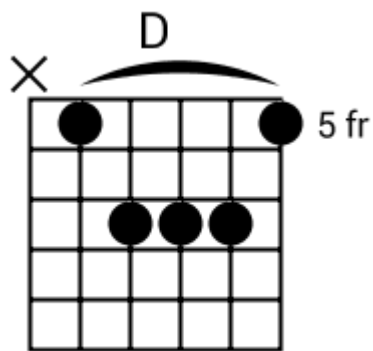

Classic Blues - Chord Diagrams

Track 6