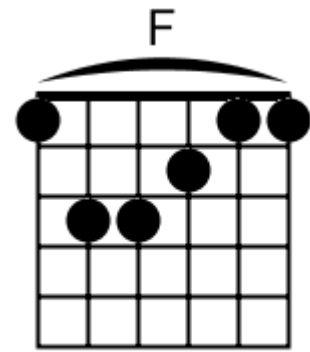

D C G Gm A Bb A

Track 8 A Bpm 120

Classic Blues

www.jamtracksguitar.com
www.guitarteam.nl

A C# D Adim/D#

A F#7 B7 E7 C# F#

B C# D D# E (stop)

Classic Blues - Chord Diagrams

Track 1

Classic Blues - Chord Diagrams

Track 2

Classic Blues - Chord Diagrams

Track 3

Classic Blues - Chord Diagrams

Track 4

Classic Blues - Chord Diagrams

Track 5

Classic Blues - Chord Diagrams

Track 6

Classic Blues - Chord Diagrams

Track 7

Classic Blues - Chord Diagrams

Track 8