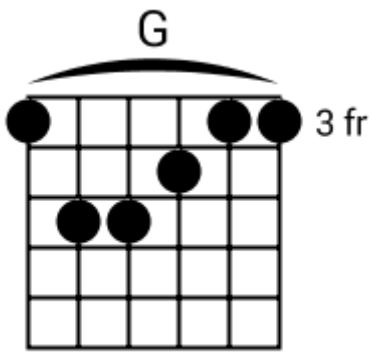

D C G Gm A Bb A

Track 8 A Bpm 120

Classic Blues

www.jamtracksguitar.com
www.guitarteam.nl

A C# D Adim/D#

A F#7 B7 E7 C# F#

B C# D D# E (stop)

Classic Blues - Chord Diagrams

Track 1

Classic Blues - Chord Diagrams

Track 2

Classic Blues - Chord Diagrams

Track 3

Classic Blues - Chord Diagrams

Track 4

Classic Blues - Chord Diagrams

Track 5

Classic Blues - Chord Diagrams

Track 6

Classic Blues - Chord Diagrams

Track 7

Classic Blues - Chord Diagrams

Track 8