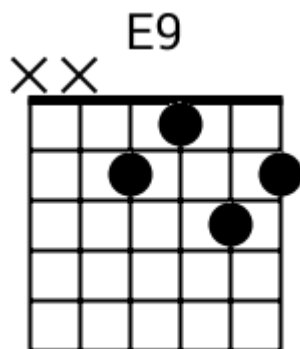

D C G Gm A Bb A

Track 8 A Bpm 120

Classic Blues

www.jamtracksguitar.com
www.guitarteam.nl

A C# D Adim/D#

A F#7 B7 E7 C# F#

B C# D D# E (stop)

Classic Blues - Chord Diagrams

Track 1

Classic Blues - Chord Diagrams

Track 2

Classic Blues - Chord Diagrams

Track 3

Classic Blues - Chord Diagrams

Track 4

Classic Blues - Chord Diagrams

Track 5

Classic Blues - Chord Diagrams

Track 6

Classic Blues - Chord Diagrams

Track 7

Classic Blues - Chord Diagrams

Track 8