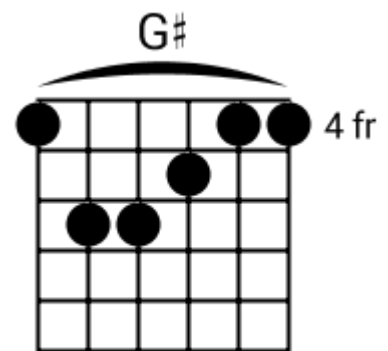

D C G Gm A Bb A

Track 8 A Bpm 120

Classic Blues

www.jamtracksguitar.com
www.guitarteam.nl

A C# D Adim/D#

A F#7 B7 E7 C# F#

B C# D D# E (stop)

Classic Blues - Chord Diagrams

Track 1

Classic Blues - Chord Diagrams

Track 2

Classic Blues - Chord Diagrams

Track 3

Classic Blues - Chord Diagrams

Track 4

Classic Blues - Chord Diagrams

Track 5

Classic Blues - Chord Diagrams

Track 6

Classic Blues - Chord Diagrams

Track 7

Classic Blues - Chord Diagrams

Track 8