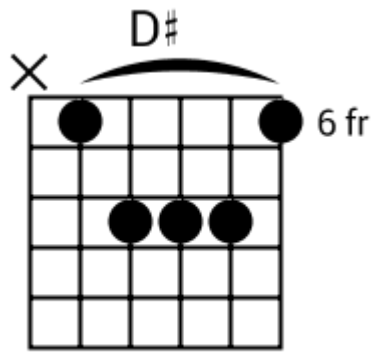

Track 7 Bpm 074

Classic Blues

www.jamtracksguitar.com
www.guitarteam.nl

A Bm C C# D C G Gm

G A Bm C# D G D

G Gm D D

E9 E9 A Bb A

D C G Gm D Bm C C#

D C G Gm A Bb A

Track 8 A Bpm 120

Classic Blues

www.jamtracksguitar.com
www.guitarteam.nl

A C# D Adim/D#

A F#7 B7 E7 C# F#

B C# D D# E (stop)

Classic Blues - Chord Diagrams

Track 1

Classic Blues - Chord Diagrams

Track 2

Classic Blues - Chord Diagrams

Track 3

Classic Blues - Chord Diagrams

Track 4

Classic Blues - Chord Diagrams