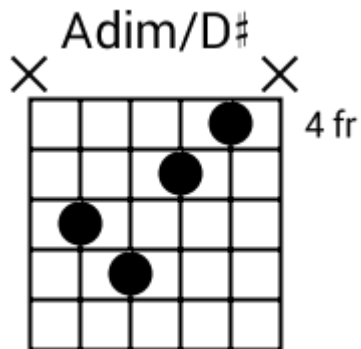

Classic Blues - Chord Diagrams

Track 5