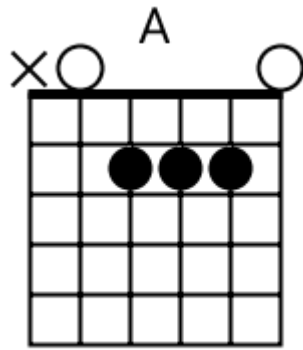

D C G Gm A Bb A

Track 8 A Bpm 120

Classic Blues

www.jamtracksguitar.com
www.guitarteam.nl

A C# D Adim/D#

A F#7 B7 E7 C# F#

B C# D D# E (stop)

Classic Blues - Chord Diagrams

Track 1

Classic Blues - Chord Diagrams

Track 2

Classic Blues - Chord Diagrams

Track 3

Classic Blues - Chord Diagrams

Track 4

Classic Blues - Chord Diagrams

Track 5

Classic Blues - Chord Diagrams

Track 6

Classic Blues - Chord Diagrams

Track 7

Classic Blues - Chord Diagrams

Track 8