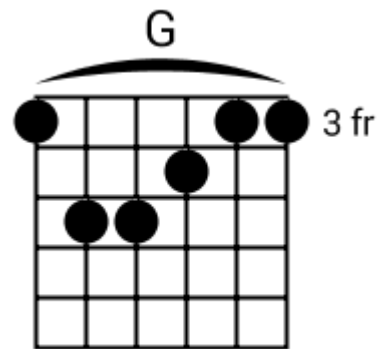

D C G Gm A Bb A

Track 8 A Bpm 120

Classic Blues

www.jamtracksguitar.com
www.guitarteam.nl

A C# D Adim/D#

A F#7 B7 E7 C# F#

B C# D D# E (stop)

Classic Blues - Chord Diagrams

Track 1

Classic Blues - Chord Diagrams

Track 2

Classic Blues - Chord Diagrams

Track 3

Classic Blues - Chord Diagrams

Track 4

Classic Blues - Chord Diagrams

Track 5

Classic Blues - Chord Diagrams

Track 6

Classic Blues - Chord Diagrams

Track 7

Classic Blues - Chord Diagrams

Track 8