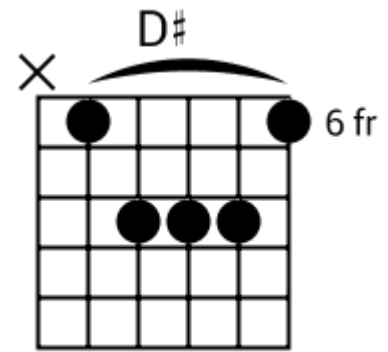

D C G Gm A Bb A

Track 8 A Bpm 120

Classic Blues

www.jamtracksguitar.com
www.guitarteam.nl

A C# D Adim/D#

A F#7 B7 E7 C# F#

B C# D D# E (stop)

Classic Blues - Chord Diagrams

Track 1

Classic Blues - Chord Diagrams

Track 2

Classic Blues - Chord Diagrams

Track 3

Classic Blues - Chord Diagrams

Track 4

Classic Blues - Chord Diagrams

Track 5

Classic Blues - Chord Diagrams

Track 6

Classic Blues - Chord Diagrams

Track 7

Classic Blues - Chord Diagrams

Track 8