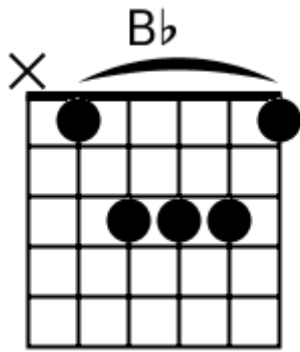

D C G Gm A Bb A

Track 8 A Bpm 120

Classic Blues

www.jamtracksguitar.com
www.guitarteam.nl

A C# D Adim/D#

A F#7 B7 E7 C# F#

B C# D D# E (stop)

Classic Blues - Chord Diagrams

Track 1

Classic Blues - Chord Diagrams

Track 2

Classic Blues - Chord Diagrams

Track 3

Classic Blues - Chord Diagrams

Track 4

Classic Blues - Chord Diagrams

Track 5

Classic Blues - Chord Diagrams

Track 6

Classic Blues - Chord Diagrams

Track 7

Classic Blues - Chord Diagrams

Track 8