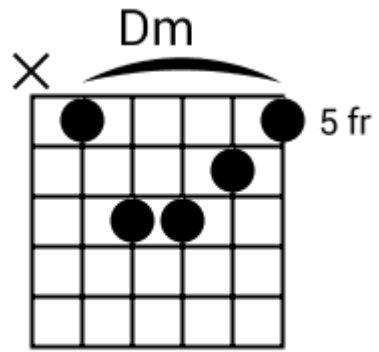

D C G Gm A Bb A

Track 8 A Bpm 120

Classic Blues

www.jamtracksguitar.com
www.guitarteam.nl

A C# D Adim/D#

A F#7 B7 E7 C# F#

B C# D D# E (stop)

Classic Blues - Chord Diagrams

Track 1

Classic Blues - Chord Diagrams

Track 2

Classic Blues - Chord Diagrams

Track 3

Classic Blues - Chord Diagrams

Track 4

Classic Blues - Chord Diagrams