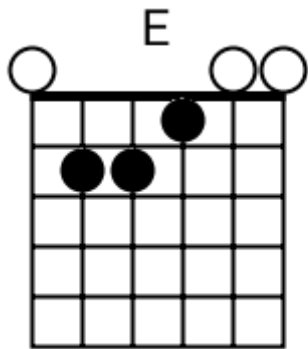

D C G Gm A Bb A

Track 8 A Bpm 120

Classic Blues

www.jamtracksguitar.com
www.guitarteam.nl

A C# D Adim/D#

A F#7 B7 E7 C# F#

B C# D D# E (stop)

Classic Blues - Chord Diagrams

Track 1

Classic Blues - Chord Diagrams

Track 2

Classic Blues - Chord Diagrams

Track 3

Classic Blues - Chord Diagrams

Track 4

Classic Blues - Chord Diagrams

Track 5

Classic Blues - Chord Diagrams

Track 6

Classic Blues - Chord Diagrams

Track 7

Classic Blues - Chord Diagrams

Track 8