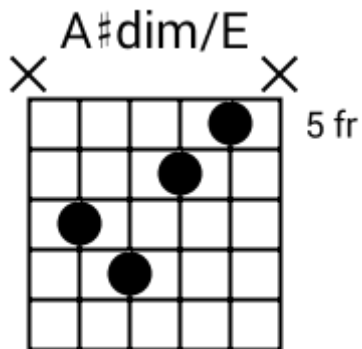

Classic Blues - Chord Diagrams

Track 5