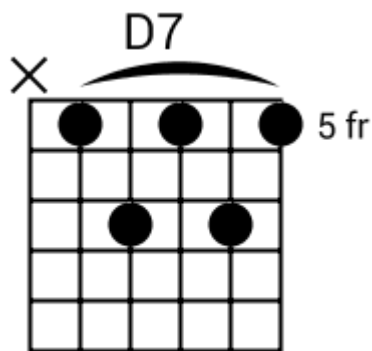

D C G Gm A Bb A

Track 8 A Bpm 120

Classic Blues

www.jamtracksguitar.com
www.guitarteam.nl

A C# D Adim/D#

A F#7 B7 E7 C# F#

B C# D D# E (stop)

Classic Blues - Chord Diagrams

Track 1

Classic Blues - Chord Diagrams

Track 2

Classic Blues - Chord Diagrams

Track 3

Classic Blues - Chord Diagrams

Track 4

Classic Blues - Chord Diagrams