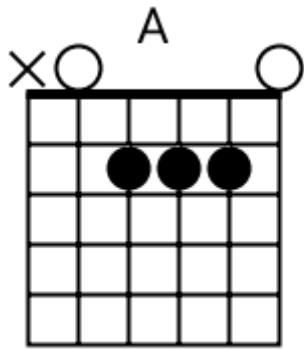

D C G Gm A Bb A

Track 8 A Bpm 120

Classic Blues

www.jamtracksguitar.com
www.guitarteam.nl

A C# D Adim/D#

A F#7 B7 E7 C# F#

B C# D D# E (stop)

Classic Blues - Chord Diagrams

Track 1

Classic Blues - Chord Diagrams

Track 2

Classic Blues - Chord Diagrams

Track 3

Classic Blues - Chord Diagrams

Track 4

Classic Blues - Chord Diagrams

Track 5

Classic Blues - Chord Diagrams

Track 6

Classic Blues - Chord Diagrams

Track 7

Classic Blues - Chord Diagrams

Track 8