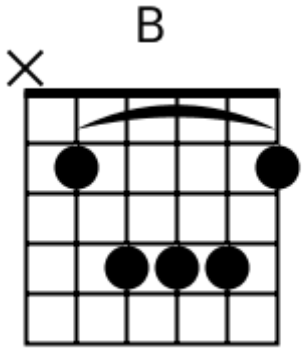

D C G Gm A Bb A

Track 8 A Bpm 120

Classic Blues

www.jamtracksguitar.com
www.guitarteam.nl

A C# D Adim/D#

A F#7 B7 E7 C# F#

B C# D D# E (stop)

Classic Blues - Chord Diagrams

Track 1

Classic Blues - Chord Diagrams

Track 2

Classic Blues - Chord Diagrams

Track 3

Classic Blues - Chord Diagrams

Track 4

Classic Blues - Chord Diagrams