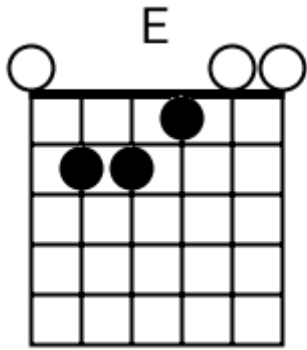

D C G Gm A Bb A

Track 8 A Bpm 120

Classic Blues

www.jamtracksguitar.com
www.guitarteam.nl

A C# D Adim/D#

A F#7 B7 E7 C# F#

B C# D D# E (stop)

Classic Blues - Chord Diagrams

Track 1

Classic Blues - Chord Diagrams

Track 2

Classic Blues - Chord Diagrams

Track 3

Classic Blues - Chord Diagrams

Track 4

Classic Blues - Chord Diagrams

Track 5

Classic Blues - Chord Diagrams

Track 6

Classic Blues - Chord Diagrams

Track 7

Classic Blues - Chord Diagrams

Track 8