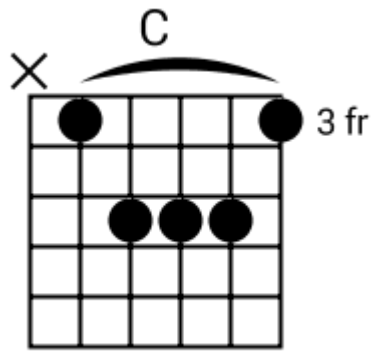

D C G Gm A Bb A

Track 8 A Bpm 120

Classic Blues

www.jamtracksguitar.com
www.guitarteam.nl

A C# D Adim/D#

A F#7 B7 E7 C# F#

B C# D D# E (stop)

Classic Blues - Chord Diagrams

Track 1

Classic Blues - Chord Diagrams

Track 2

Classic Blues - Chord Diagrams

Track 3

Classic Blues - Chord Diagrams

Track 4

Classic Blues - Chord Diagrams

Track 5

Classic Blues - Chord Diagrams

Track 6

Classic Blues - Chord Diagrams

Track 7

Classic Blues - Chord Diagrams

Track 8