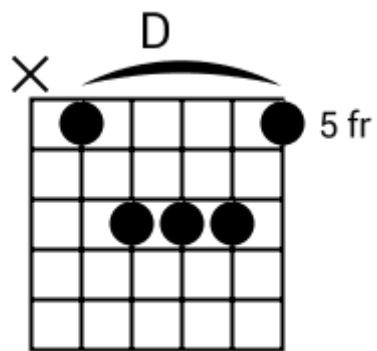

D C G Gm A Bb A

Track 8 A Bpm 120

Classic Blues

www.jamtracksguitar.com
www.guitarteam.nl

A C# D Adim/D#

A F#7 B7 E7 C# F#

B C# D D# E (stop)

Classic Blues - Chord Diagrams

Track 1

Classic Blues - Chord Diagrams

Track 2

Classic Blues - Chord Diagrams

Track 3

Classic Blues - Chord Diagrams

Track 4

Classic Blues - Chord Diagrams