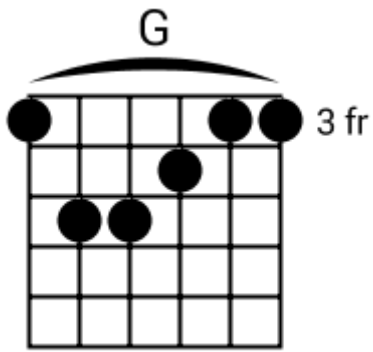

E G A G E G A G

Track 6 E Bpm 105

Classic Blues

www.jamtracksguitar.com
www.guitarteam.nl

E G A E G A E

E A G B G E G A

E D A B G E G A

E B

Track 7 Bpm 074

Classic Blues

www.jamtracksguitar.com
www.guitarteam.nl

A Bm C C# D C G Gm

G A Bm C# D G D

G Gm D D

E9 E9 A Bb A

D C G Gm D Bm C C#

D C G Gm A Bb A

Track 8 A Bpm 120

Classic Blues

www.jamtracksguitar.com
www.guitarteam.nl

A C# D Adim/D#

A F#7 B7 E7 C# F#

B C# D D# E (stop)

Classic Blues - Chord Diagrams

Track 1

Classic Blues - Chord Diagrams

Track 2

Classic Blues - Chord Diagrams

Track 3

Classic Blues - Chord Diagrams

Track 4

Classic Blues - Chord Diagrams