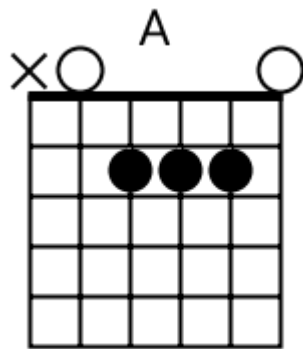

D C G Gm A Bb A

Track 8 A Bpm 120

Classic Blues

www.jamtracksguitar.com
www.guitarteam.nl

A C# D Adim/D#

A F#7 B7 E7 C# F#

B C# D D# E (stop)

Classic Blues - Chord Diagrams

Track 1

Classic Blues - Chord Diagrams

Track 2

Classic Blues - Chord Diagrams

Track 3

Classic Blues - Chord Diagrams

Track 4

Classic Blues - Chord Diagrams

Track 5

Classic Blues - Chord Diagrams

Track 6

Classic Blues - Chord Diagrams

Track 7

Classic Blues - Chord Diagrams

Track 8