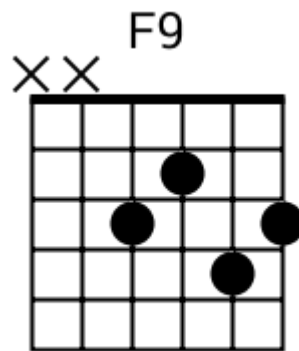

E G A G E G A G

Track 6 E Bpm 105

Classic Blues

www.jamtracksguitar.com
www.guitarteam.nl

E G A E G A E

E A G B G E G A

E D A B G E G A

E B

Track 7 Bpm 074

Classic Blues

www.jamtracksguitar.com
www.guitarteam.nl

A Bm C C# D C G Gm

G A Bm C# D G D

G Gm D D

E9 E9 A Bb A

D C G Gm D Bm C C#

D C G Gm A Bb A

Track 8 A Bpm 120

Classic Blues

www.jamtracksguitar.com
www.guitarteam.nl

A C# D Adim/D#

A F#7 B7 E7 C# F#

B C# D D# E (stop)

Classic Blues - Chord Diagrams

Track 1

Classic Blues - Chord Diagrams

Track 2

Classic Blues - Chord Diagrams

Track 3

Classic Blues - Chord Diagrams

Track 4

Classic Blues - Chord Diagrams