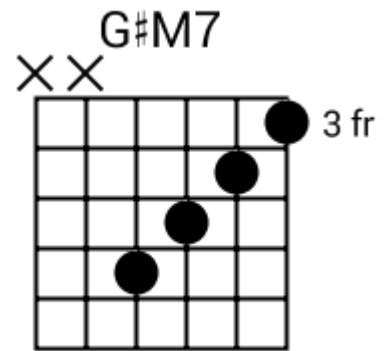

Chilled Jazz Grooves - Chord Diagrams

Track 7