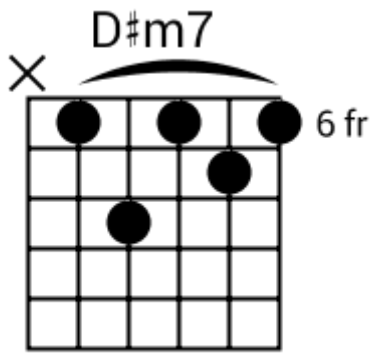

Chilled Jazz Grooves - Chord Diagrams

Track 5