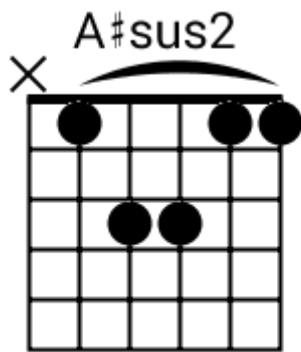

Chilled Jazz Grooves - Chord Diagrams

Track 7