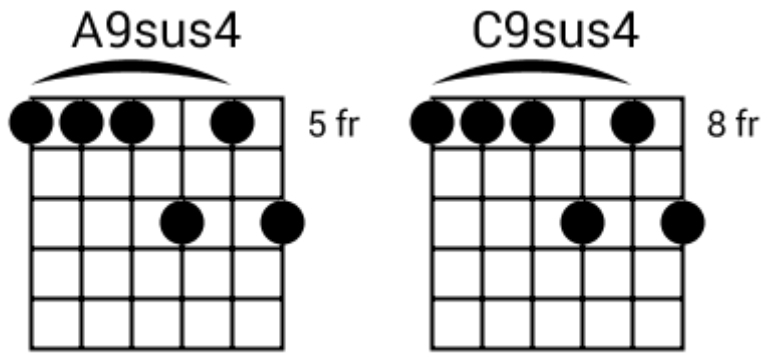

Track 1 Gm BPM 070

Chilled Jazz Grooves

www.jamtracksguitar.com

www.guitarteam.nl

Gm F Gm F

A musical staff in 4/4 time, starting with a treble clef and a 4. The staff is divided into four measures by vertical bar lines. Each measure contains a series of eight diagonal slashes (//) slanted upwards from left to right, representing a rhythmic pattern. The chords Gm, F, Gm, and F are indicated above the first, second, third, and fourth measures respectively.

Track 3 Am BPM 099 Chilled Jazz Grooves

www.jamtracksguitar.com

www.guitarteam.nl

Am7 D7omit3 Am7 D7omit3 Am7 D7omit3 Am7 D7omit3

The image shows a musical staff in 4/4 time with a treble clef. The staff contains four measures of music, each represented by a series of diagonal slashes. Above the staff, the following chord sequence is written: Am7, D7omit3 Am7, D7omit3 Am7, D7omit3 Am7, and D7omit3.

A musical staff in 4/4 time, starting with a treble clef and a 4/4 time signature. The staff is divided into four measures by vertical bar lines. Each measure contains five diagonal slashes (// // // // //) representing a rhythmic pattern. Above the staff, the chord names A9sus4, A9sus4, C9sus4, and C9sus4 are written above the first, second, third, and fourth measures respectively.

Chilled Jazz Grooves - Chord Diagrams

Track 6

Track 7 BPM 070

Chilled Jazz Grooves

www.jamtracksguitar.com
www.guitarteam.nl

Cm7 G# G#maj7 A#sus2 Cm7 G# G#maj7 A#sus2

A musical staff in 4/4 time, starting with a treble clef. The staff contains four measures of rhythmic notation, each represented by four diagonal slashes. The notes are indicated by the following sequence of chord symbols above the staff: Cm7, G#, G#maj7, A#sus2, Cm7, G#, G#maj7, A#sus2.