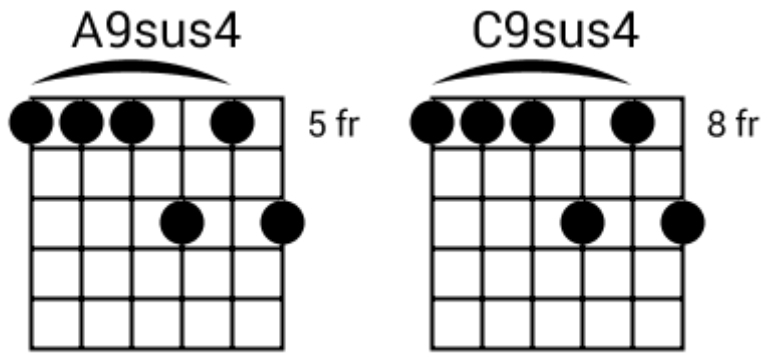

Chilled Jazz Grooves - Chord Diagrams

Track 6