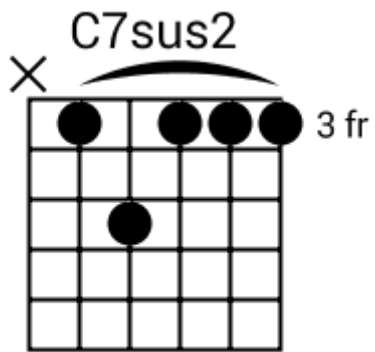

Chilled Jazz Grooves - Chord Diagrams

Track 2