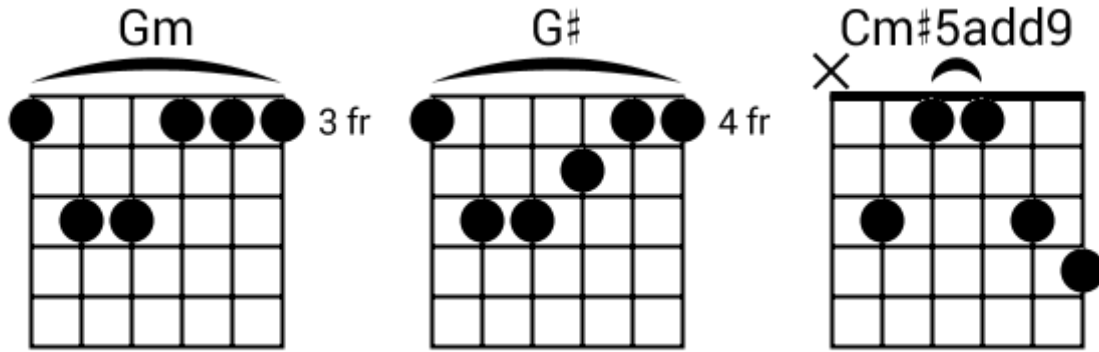

Chilled Jazz Grooves - Chord Diagrams

Track 8