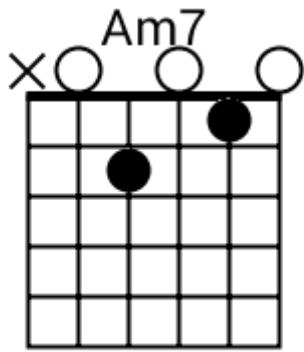

Chilled Jazz Grooves - Chord Diagrams

Track 3