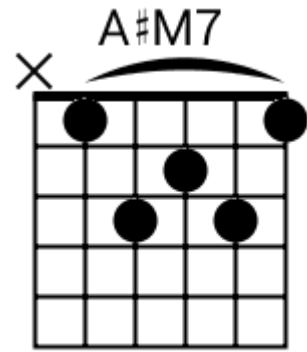

Chilled Jazz Grooves - Chord Diagrams

Track 9