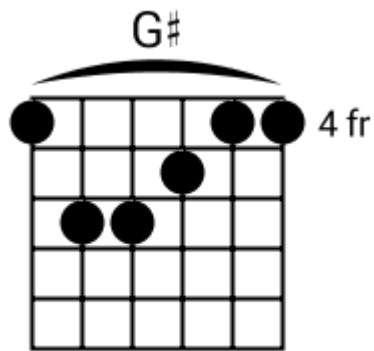

Chilled Jazz Grooves - Chord Diagrams

Track 7