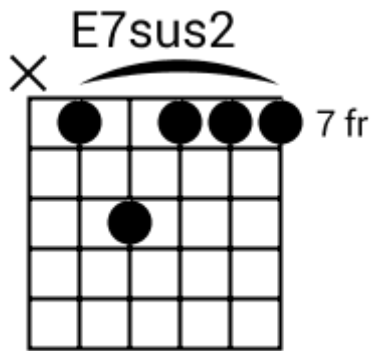

Chilled Jazz Grooves - Chord Diagrams

Track 4