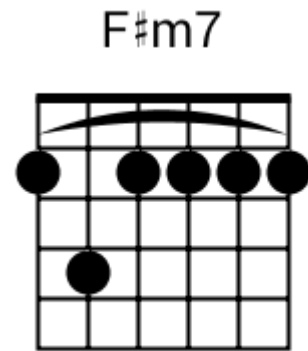

Track 3 Am BPM 099 Chilled Jazz Grooves

www.jamtracksguitar.com

www.guitarteam.nl

Am7 D7omit3 Am7 D7omit3 Am7 D7omit3 Am7 D7omit3

The image shows a musical staff in 4/4 time with a treble clef. The staff contains four measures of music, each represented by a series of diagonal slashes. Above the staff, the following chord sequence is written: Am7, D7omit3 Am7, D7omit3 Am7, D7omit3 Am7, and D7omit3.

A musical staff in 4/4 time, starting with a treble clef and a 4/4 time signature. The staff is divided into four measures by vertical bar lines. Each measure contains five diagonal slashes (// // // // //) representing a rhythmic pattern. Above the staff, the chord names A9sus4, A9sus4, C9sus4, and C9sus4 are written above the first, second, third, and fourth measures respectively.

D7#9sus4 D7#9sus4 D7#9sus4 D7#9sus4

A musical staff in 4/4 time with a treble clef. It contains four measures, each with a single slash (/) representing a D7#9sus4 chord.

Chilled Jazz Grooves - Chord Diagrams

Track 1

Chilled Jazz Grooves - Chord Diagrams

Track 2

Chilled Jazz Grooves - Chord Diagrams

Track 3

Chilled Jazz Grooves - Chord Diagrams

Track 4

Chilled Jazz Grooves - Chord Diagrams