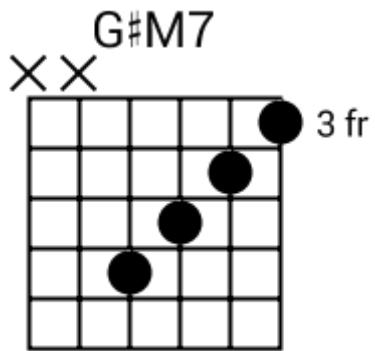

Chilled Jazz Grooves - Chord Diagrams

Track 2