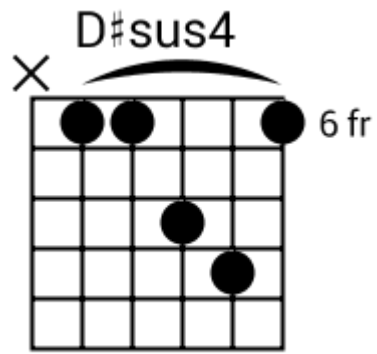

Chilled Jazz Grooves - Chord Diagrams

Track 5