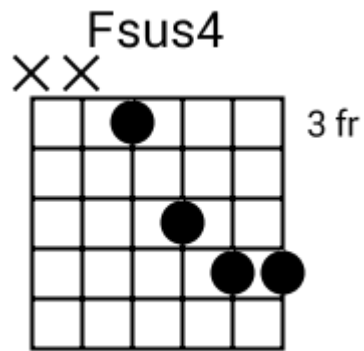

Chilled Jazz Grooves - Chord Diagrams

Track 2