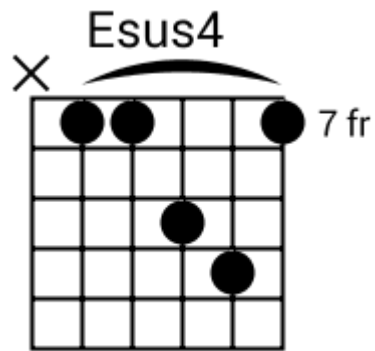

A musical staff in 4/4 time, starting with a treble clef and a 4/4 time signature. The staff is divided into four measures by vertical bar lines. Each measure contains five diagonal slashes (// // // // //) representing a rhythmic pattern. Above the staff, the chord names A9sus4, A9sus4, C9sus4, and C9sus4 are written above the first, second, third, and fourth measures respectively.

Track 9 BPM 096 Chilled Jazz Grooves

www.jamtracksguitar.com
www.guitarteam.nl

Bb C Bb A#maj7

A musical staff in 4/4 time, starting with a treble clef and a 4/4 time signature. The staff is divided into four measures, each containing a rhythmic pattern of eight diagonal slashes. Above the staff, the following chord labels are positioned: Bb above the first measure, C above the second measure, Bb above the third measure, and A#maj7 above the fourth measure.

D7#9sus4 D7#9sus4 D7#9sus4 D7#9sus4

A musical staff in 4/4 time with a treble clef. It contains four measures, each with a single slash (/) representing a D7#9sus4 chord.

Chilled Jazz Grooves - Chord Diagrams

Track 1

Chilled Jazz Grooves - Chord Diagrams

Track 2

Chilled Jazz Grooves - Chord Diagrams

Track 3

Chilled Jazz Grooves - Chord Diagrams

Track 4

Chilled Jazz Grooves - Chord Diagrams