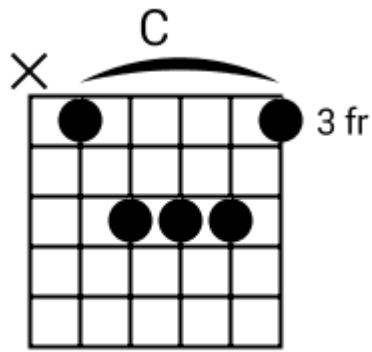

Chilled Jazz Grooves - Chord Diagrams

Track 9