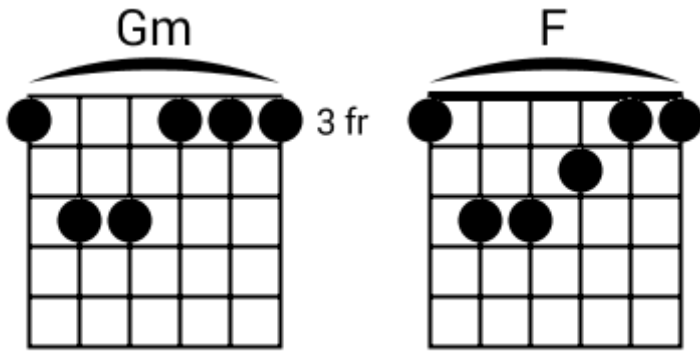

Chilled Jazz Grooves - Chord Diagrams

Track 1