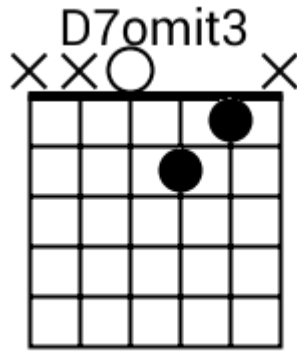

Chilled Jazz Grooves - Chord Diagrams

Track 3