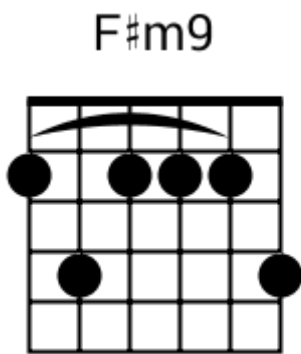

A musical staff in 4/4 time, starting with a treble clef and a 4/4 time signature. The staff is divided into four measures by vertical bar lines. Each measure contains five diagonal slashes (// // // // //) representing a rhythmic pattern. Above the staff, the chord names A9sus4, A9sus4, C9sus4, and C9sus4 are written above the first, second, third, and fourth measures respectively.

Track 9 BPM 096 Chilled Jazz Grooves

www.jamtracksguitar.com
www.guitarteam.nl

Bb C Bb A#maj7

A musical staff in 4/4 time, starting with a treble clef and a 4/4 time signature. The staff is divided into four measures, each containing a rhythmic pattern of eight diagonal slashes. Above the staff, the following chord labels are positioned: Bb above the first measure, C above the second measure, Bb above the third measure, and A#maj7 above the fourth measure.

D7#9sus4 D7#9sus4 D7#9sus4 D7#9sus4

A musical staff in 4/4 time with a treble clef. It contains four measures, each with a single slash (/) representing a D7#9sus4 chord.

Chilled Jazz Grooves - Chord Diagrams

Track 1

Chilled Jazz Grooves - Chord Diagrams

Track 2

Chilled Jazz Grooves - Chord Diagrams

Track 3

Chilled Jazz Grooves - Chord Diagrams

Track 4

Chilled Jazz Grooves - Chord Diagrams