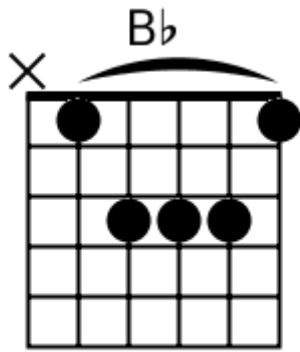

Chilled Jazz Grooves - Chord Diagrams

Track 9