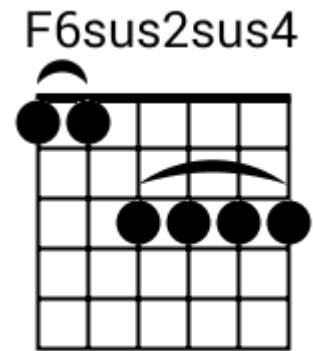

Chilled Jazz Grooves - Chord Diagrams

Track 2