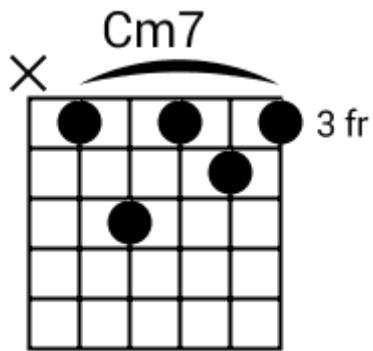

Chilled Jazz Grooves - Chord Diagrams

Track 7