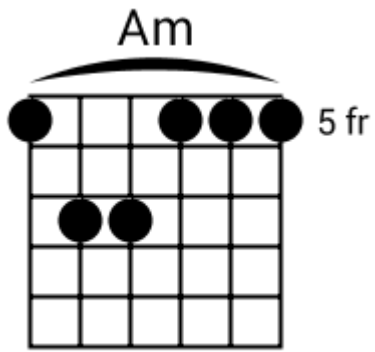

Ambient Grooves - Chord Diagrams

Track 5