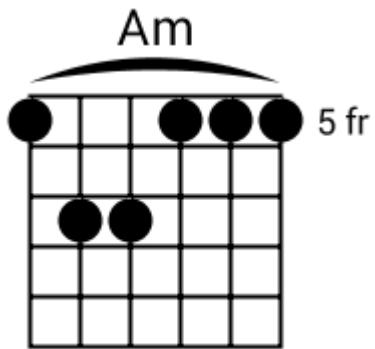

Ambient Grooves

www.jamtracksguitar.com
www.guitarteam.nl

Track 1 Em Bpm 090

The musical notation consists of a single staff with a treble clef and a 4/4 time signature. The staff is divided into four measures, each containing a rhythmic pattern of slanted lines. Above the staff, the chords are indicated as Em, D, Em, and Em.

Track 4

Ambient Grooves - Chord Diagrams

Track 5

Ambient Grooves - Chord Diagrams

Track 6

Ambient Grooves - Chord Diagrams

Track 7

Ambient Grooves - Chord Diagrams