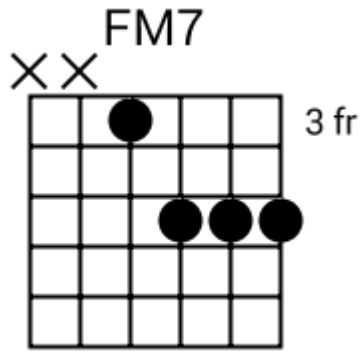

Ambient Grooves - Chord Diagrams

Track 9