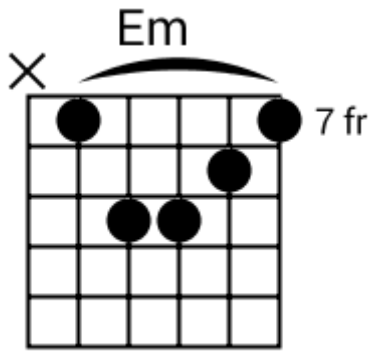

Ambient Grooves - Chord Diagrams

Track 1