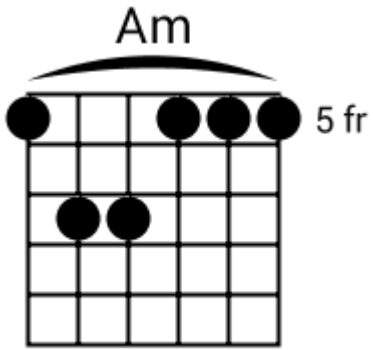

Ambient Grooves

www.jamtracksguitar.com
www.guitarteam.nl

Track 1 Em Bpm 090

The musical notation consists of a single staff with a treble clef and a 4/4 time signature. The staff is divided into four measures, each containing a rhythmic pattern of slanted lines. Above the staff, the chords are indicated as Em, D, Em, and Em.

Track 4

Ambient Grooves - Chord Diagrams

Track 5

Ambient Grooves - Chord Diagrams

Track 6

Ambient Grooves - Chord Diagrams

Track 7

Ambient Grooves - Chord Diagrams