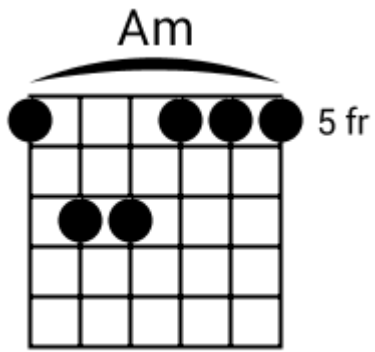

Ambient Grooves - Chord Diagrams

Track 9