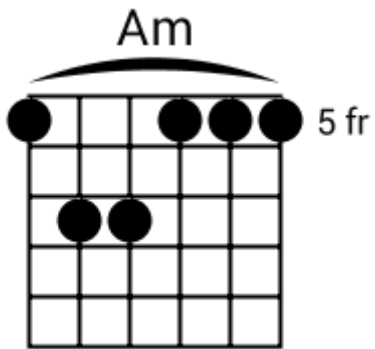

Ambient Grooves

www.jamtracksguitar.com
www.guitarteam.nl

Track 1 Em Bpm 090

The musical notation consists of a single staff with a treble clef and a 4/4 time signature. The staff is divided into four measures, each containing a rhythmic pattern of slanted lines. Above the staff, the chords are indicated as Em, D, Em, and Em.

Ambient Grooves

www.jamtracksguitar.com
www.guitarteam.nl

Track 10 Am Bpm 080

Am Am Am Am

Am Am Am Am

Am Am Am Am

Am Am Am Am

Dm Dm Dm Dm

Am Am Am Am

Ambient Grooves - Chord Diagrams

Track 1

Ambient Grooves - Chord Diagrams

Track 2

Ambient Grooves - Chord Diagrams

Track 3

Ambient Grooves - Chord Diagrams