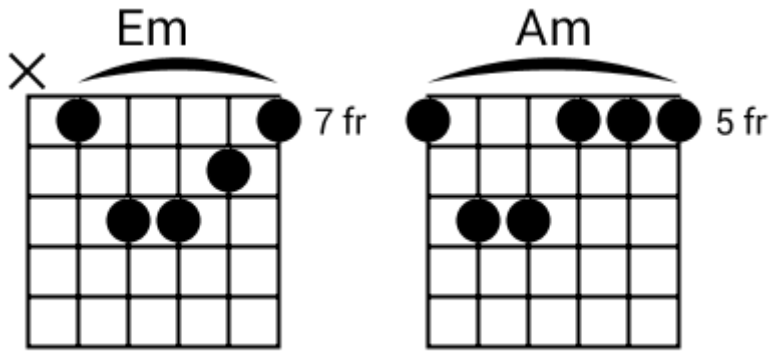

Ambient Grooves - Chord Diagrams

Track 4