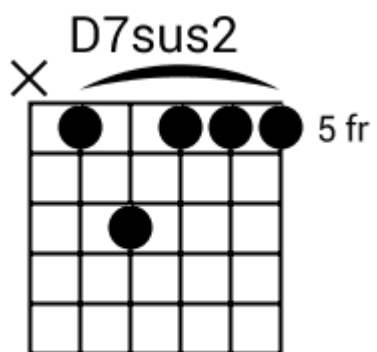

Ambient Grooves - Chord Diagrams

Track 8