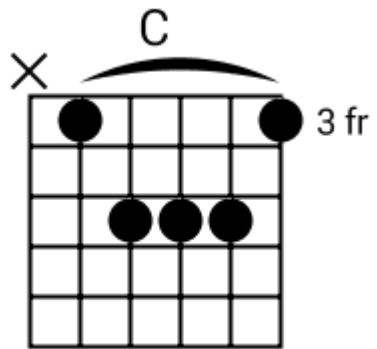

Ambient Grooves

www.jamtracksguitar.com
www.guitarteam.nl

Track 1 Em Bpm 090

The musical notation consists of a single staff with a treble clef and a 4/4 time signature. The staff is divided into four measures, each containing a rhythmic pattern of slanted lines. Above the staff, the chords are indicated as Em, D, Em, and Em.

Am Am Am Am

Ambient Grooves - Chord Diagrams

Track 1

Ambient Grooves - Chord Diagrams

Track 2

Ambient Grooves - Chord Diagrams

Track 3

Ambient Grooves - Chord Diagrams