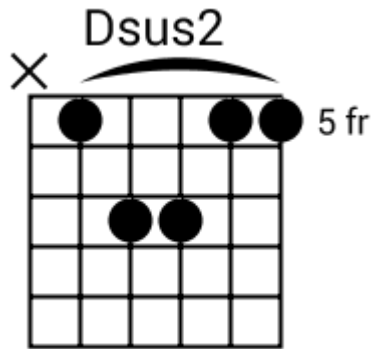

Ambient Grooves

www.jamtracksguitar.com
www.guitarteam.nl

Track 1 Em Bpm 090

The musical notation consists of a single staff with a treble clef and a 4/4 time signature. The staff is divided into four measures, each containing a rhythmic pattern of slanted lines. Above the staff, the chords are indicated as Em, D, Em, and Em.

Track 4

Ambient Grooves - Chord Diagrams

Track 5

Ambient Grooves - Chord Diagrams

Track 6

Ambient Grooves - Chord Diagrams

Track 7

Ambient Grooves - Chord Diagrams