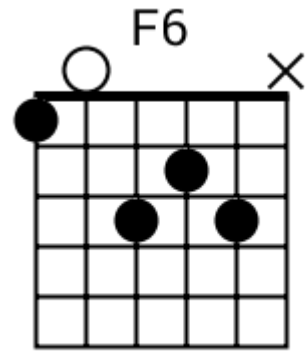

Ambient Grooves - Chord Diagrams

Track 9