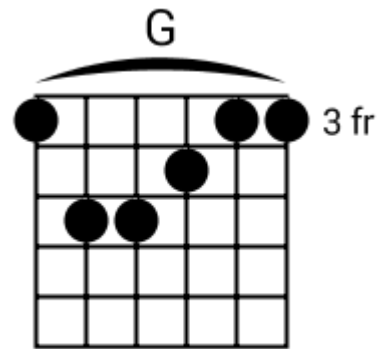

Ambient Grooves

www.jamtracksguitar.com
www.guitarteam.nl

Track 1 Em Bpm 090

The musical notation consists of a single staff with a treble clef and a 4/4 time signature. The staff is divided into four measures, each containing a rhythmic pattern of slanted lines. Above the staff, the chords are indicated as Em, D, Em, and Em.

Ambient Grooves

www.jamtracksguitar.com
www.guitarteam.nl

Track 2 Am Bpm 090

A musical staff in 4/4 time, starting with a treble clef and a 4/4 time signature. The staff contains four measures of rhythmic notation, each represented by a series of diagonal slashes. Above the staff, the chords for each measure are labeled: Am, Am, C, and G.

Ambient Grooves

www.jamtracksguitar.com
www.guitarteam.nl

Track 7 Am Bpm 090

Musical notation for Track 7, featuring a treble clef, a 4/4 time signature, and four measures of music. Each measure contains a series of diagonal slashes representing a guitar strumming pattern. Above each measure is the chord name 'Am'.

Am Am Am Am

Ambient Grooves - Chord Diagrams

Track 1

Ambient Grooves - Chord Diagrams

Track 2

Ambient Grooves - Chord Diagrams

Track 3

Ambient Grooves - Chord Diagrams