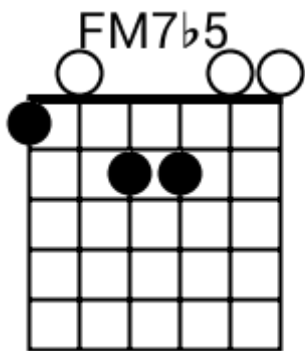

Ambient Grooves - Chord Diagrams

Track 9