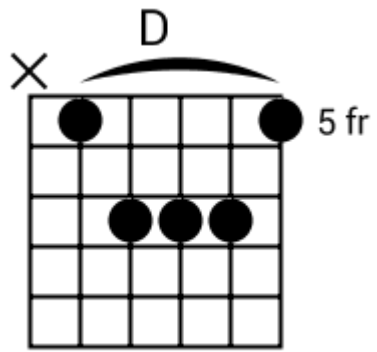

Ambient Grooves - Chord Diagrams

Track 1