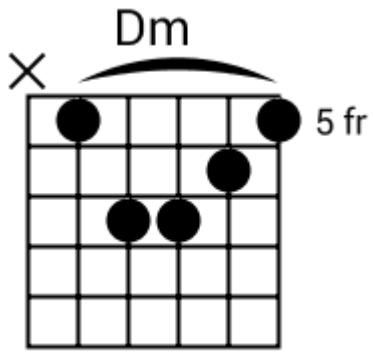

Ambient Grooves - Chord Diagrams

Track 3