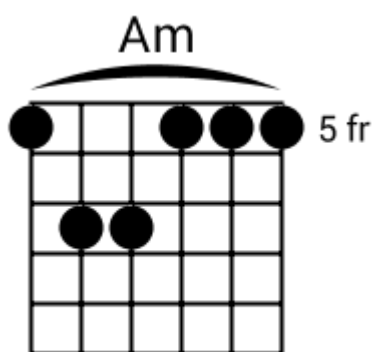

Ambient Grooves - Chord Diagrams

Track 8