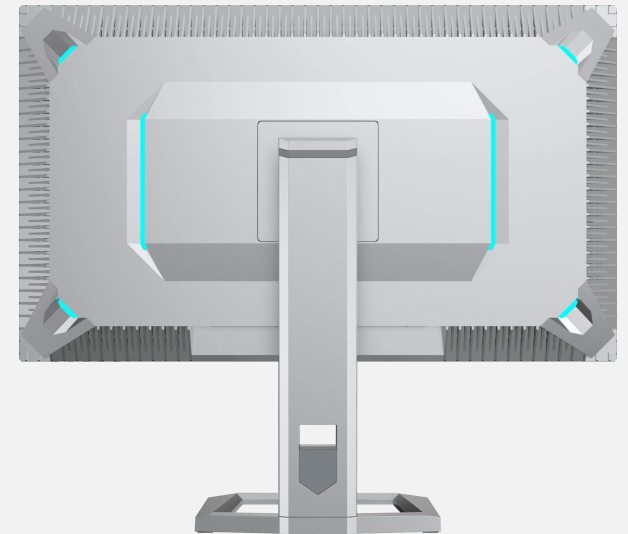

Mini LED

32M2V

Specifications:

- Size: 32"
- Panel: IPS
- Aspect Ratio: 16:9
- 1152 Zone dimming
- Resolution: 3840x2160
- Refresh rate: 144Hz
- Brightness : 1000cd/m²,HDR1000
- Gamut: DC1-P3 99%, AdobeRGB 99%
- Full-function Type-C 90W
- Lifting and Rotating Bracket, light sensor
- Built-in Speaker, Calibration Report
- 2HDMI+1DP+TYPE-C 90W+3USB+ Audio Out