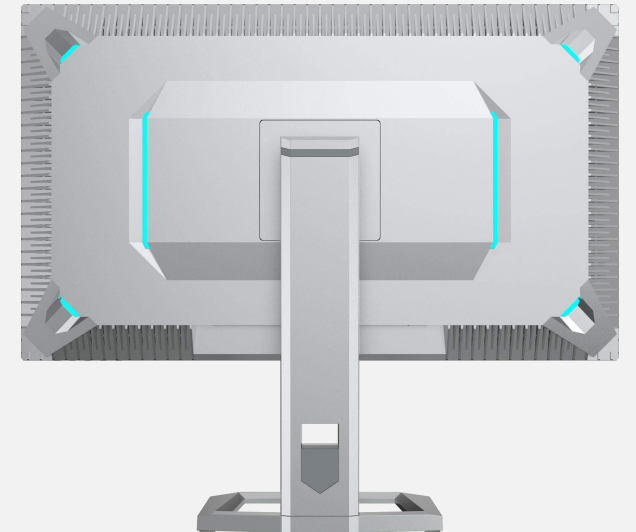

Mini LED

32M2U

Specifications:

- Size: 32"
- Panel: IPS
- Aspect Ratio: 16:9
- 2304 Zone dimming
- Resolution: 3840x2160
- Refresh rate: 60Hz
- Brightness : 1000cd/m²,HDR1000
- Gamut: DC1-P3 99%, AdobeRGB 99%
- Full-function Type-C 90W
- Lifting and Rotating Bracket, light sensor
- Built-in Speaker, Calibration Report
- 2HDMI+1DP+TYPE-C 90W+3USB+ Audio Out