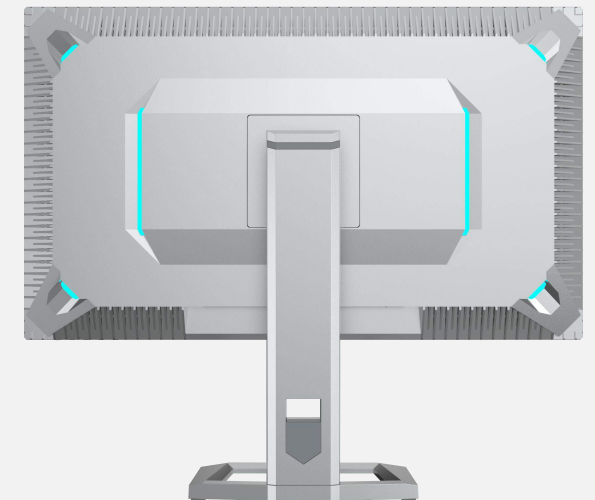

Mini LED

27M2U PRO

Specifications:

- Size: 27"
- Panel: IPS
- Aspect Ratio: 16:9
- 2304 Zone dimming
- Resolution: 3840x2160
- Refresh rate: 60Hz
- Brightness : 1000cd/m²,HDR1000
- Gamut: DC1-P3 99%, AdobeRGB 99%
- Full-function Type-C 90W
- Lifting and Rotating Bracket, light sensor
- Built-in Speaker, Calibration Report
- 2HDMI+1DP+TYPE-C 90W+3USB+ Audio Out
- Dynamic gaming light effect of rear housing