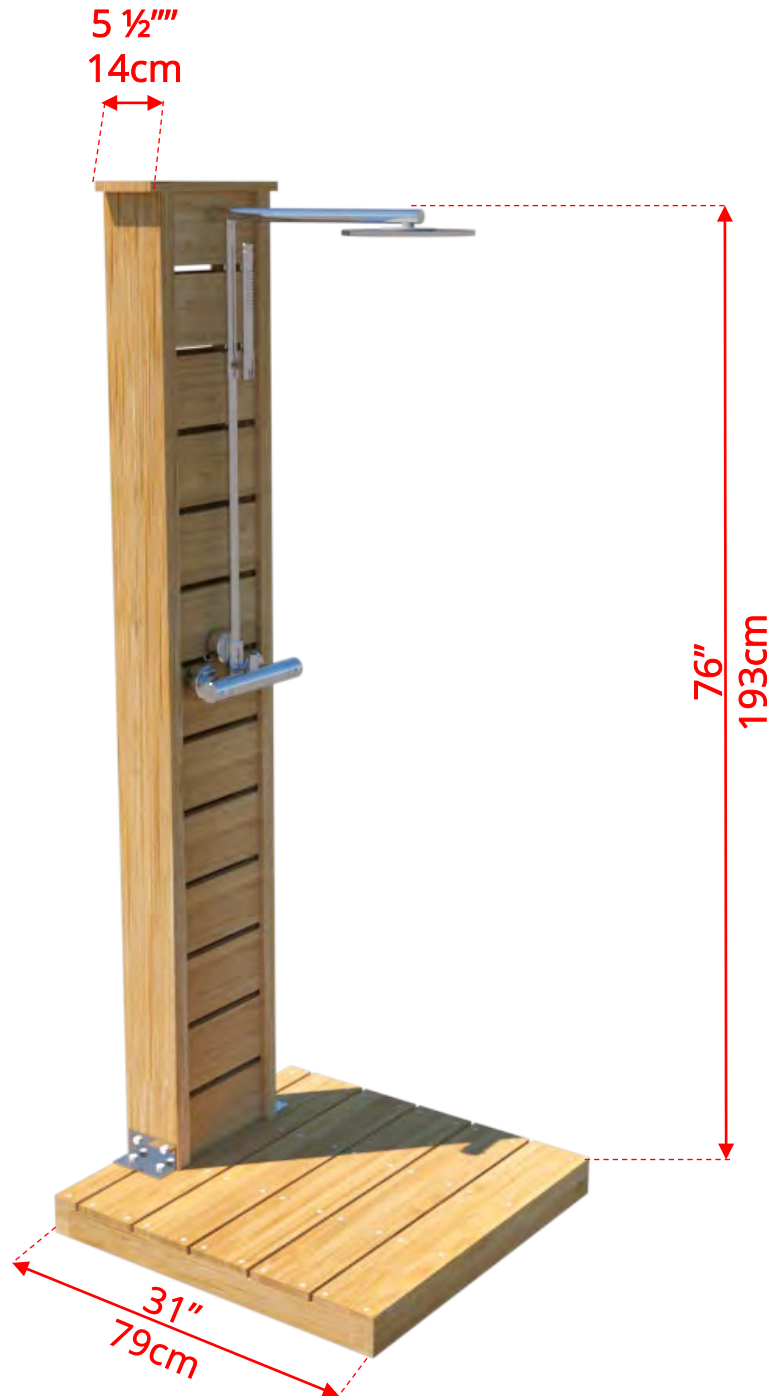

# CTC105 Sierra Outdoor Shower

- Shown with optional Premium Shower Hardware (product # 720405)

Manufactured by:

tel: 888-923-9813 | info@leisurecraft.com | web: www.leisurecraft.com