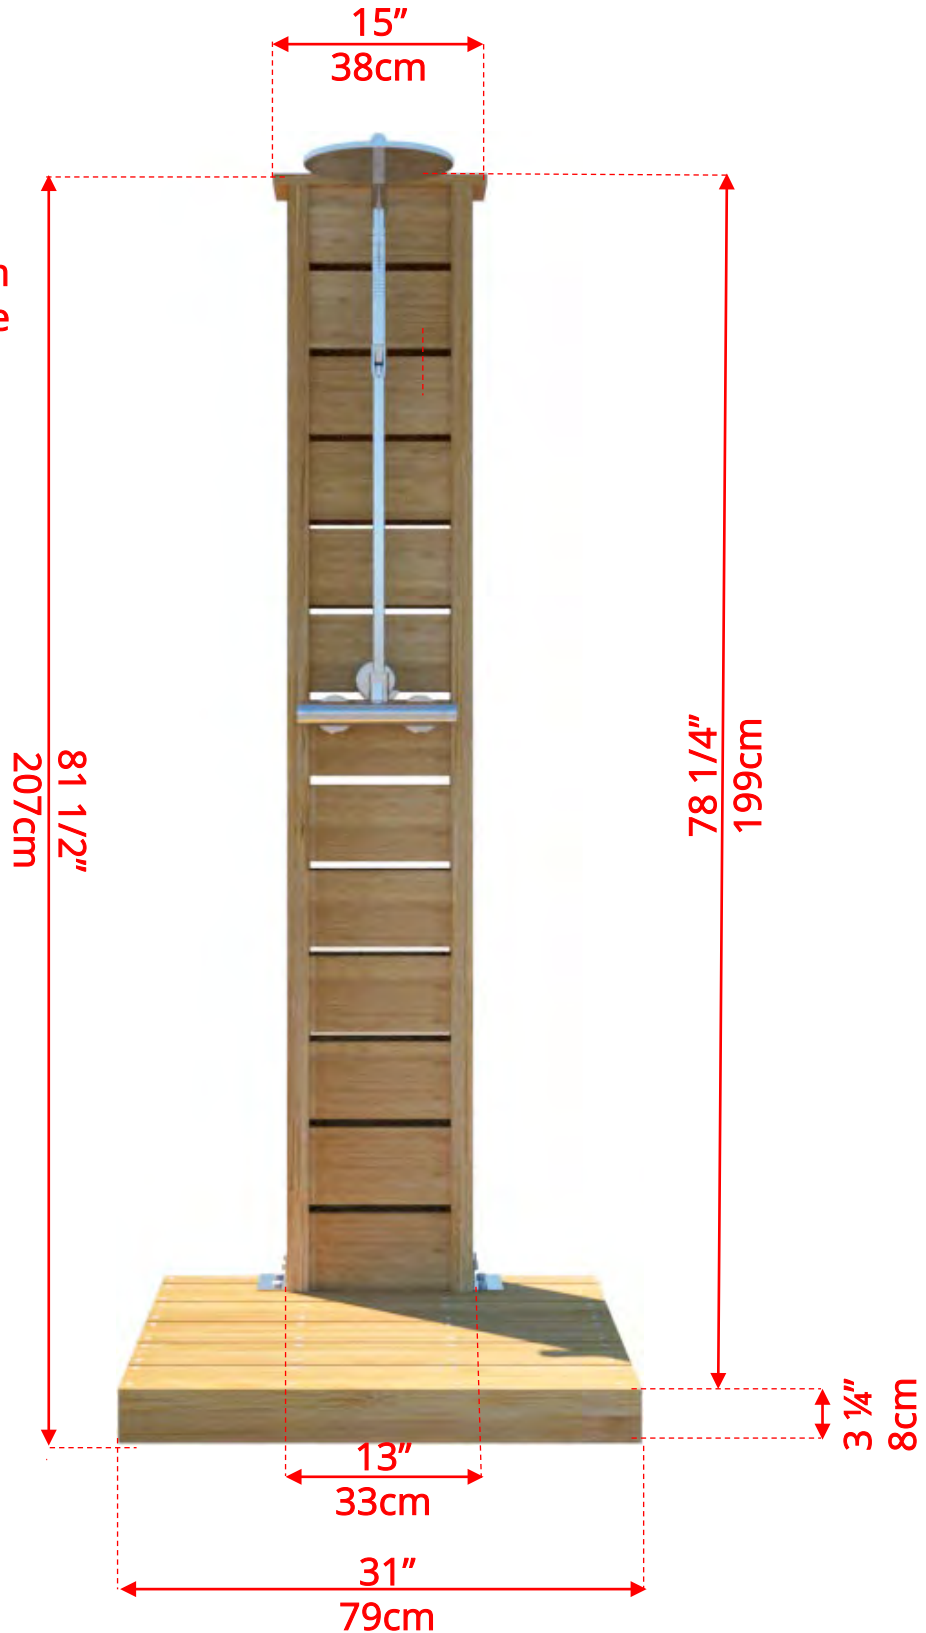

# CTC105 Sierra Outdoor Shower

- Shown with optional Premium Shower Hardware (product # 720405)

Manufactured by:

tel: 888-923-9813 | info@leisurecraft.com | web: www.leisurecraft.com