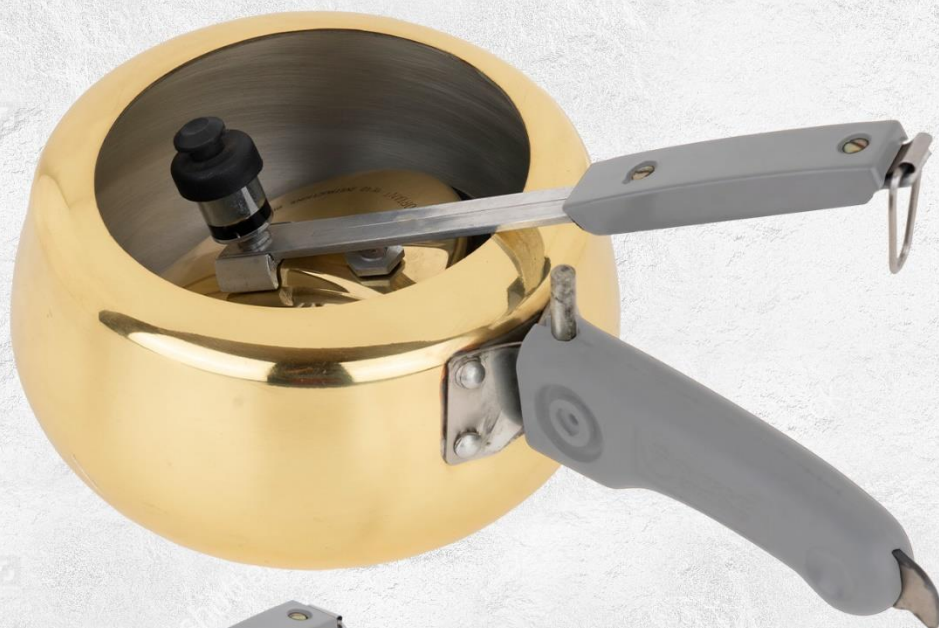

Chaitanya

Pressure Cooker
प्रेसर कुकर
Tin Coating Inside

5 Litres Pressure Cooker
5 लीटर प्रेशर कुकर
Tin Coating Inside

3 Litres Pressure Cooker
3 लीटर प्रेशर कुकर
Tin Coating Inside

2 Litres Pressure Cooker
2 लीटर प्रेशर कुकर
Tin Coating Inside