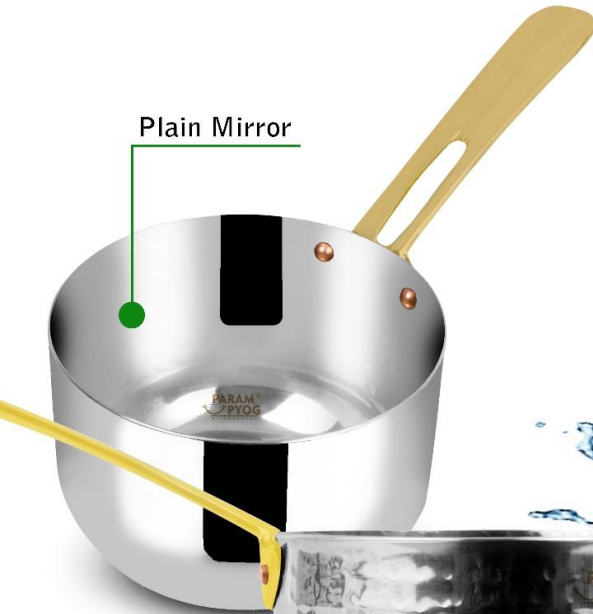

CURVE (TALL)

Serving pan with a beautiful soft curved edge

Black Hammered
Three Portion

Black Hammered
Two Portion

Black Hammered
One Portion

Plain Mirror

Rose Gold Hammered

Gold Hammered

Hammered Mirror

One Portion

Two Portion

Three Portion

DEGREE

Serving pan with a tapered edge

Rose Gold Hammered
Three Portion

Rose Gold Hammered
Two Portion

*Due to continuous product development and improvement, specifications are subject to change

DEGREE (TALL)

Serving pan with a tapered edge

Black Hammered
Three Portion

Rose Gold Hammered
Two Portion

Gold Hammered
One Portion