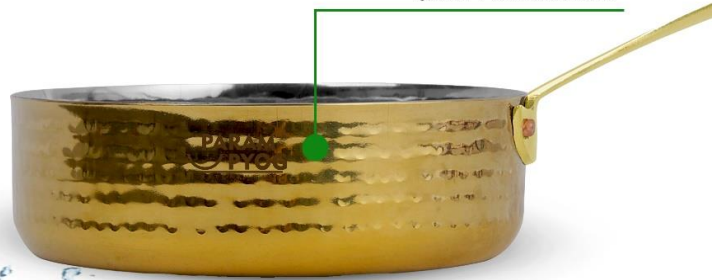

STEP (TALL)

Serving pan with a stepped edge

Gold Hammered
Three Portion

Gold Hammered
Two Portion

Gold Hammered
One Portion

Hammered Mirror

Rose Gold Hammered

Plain Mirror

Black Hammered

One Portion

Two Portion

Three Portion

*Due to continuous product development and improvement, specifications are subject to change

STRAIGHT

Serving pan with a crisp edge

Black Hammered
Three Portion

Black Hammered
Two Portion

Black Hammered
One Portion

Gold Hammered

Hammered Mirror

Plain Mirror

Rose Gold Hammered

One Portion

Two Portion

Three Portion

STRAIGHT (TALL)

Serving pan with a crisp edge

Rose Gold Hammered
Three Portion

Rose Gold Hammered
Two Portion

Rose Gold Hammered
One Portion

Gold Hammered

Black Hammered