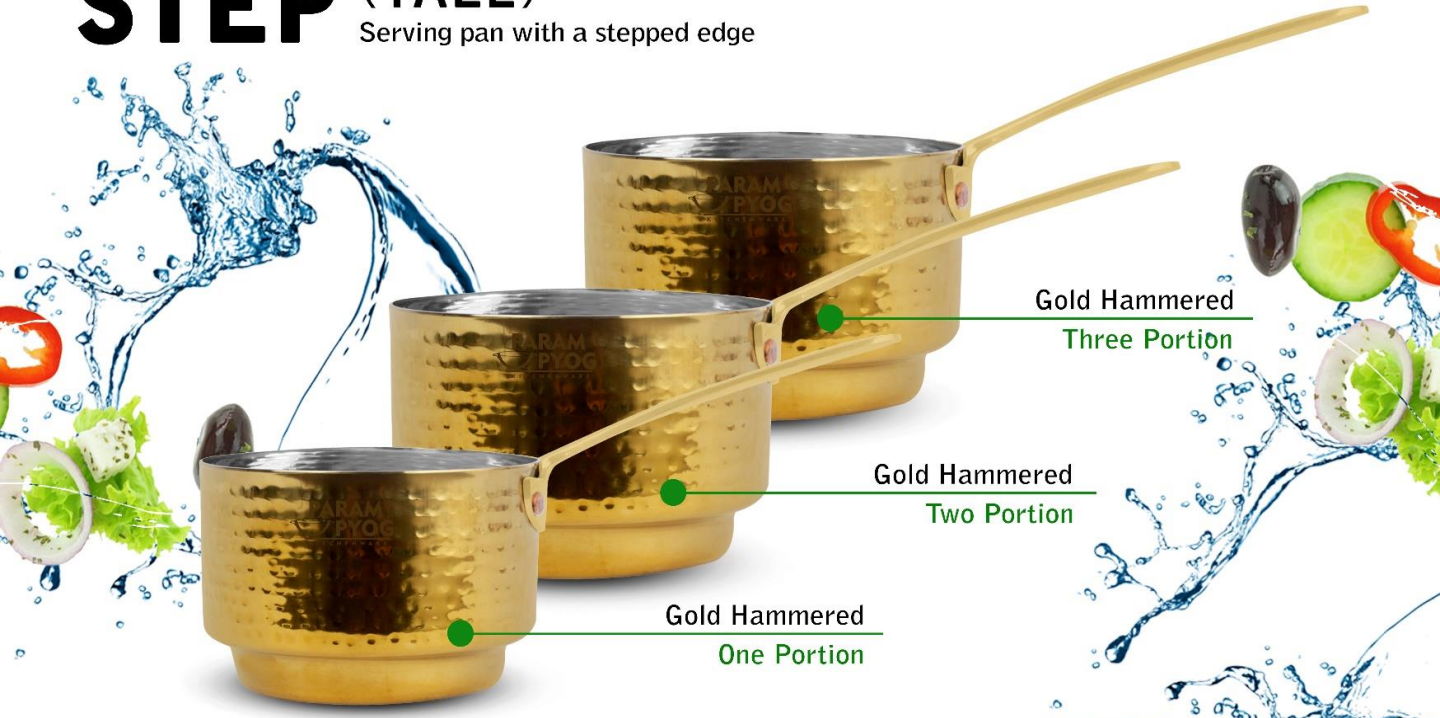

*Due to continuous product development and improvement, specifications are subject to change

STEP

Serving pan with a stepped edge

Black Hammered
Three Portion

Gold Hammered
Two Portion

Hammered Mirror
One Portion

Plain Mirror

Gold Hammered

Rose Gold Hammered

Black Hammered

One Portion

Two Portion

Three Portion

*Due to continuous product development and improvement, specifications are subject to change

STEP (TALL)

Serving pan with a stepped edge

Gold Hammered
Three Portion

Gold Hammered
Two Portion

Gold Hammered
One Portion

Hammered Mirror

Rose Gold Hammered

Plain Mirror

Black Hammered

One Portion

Two Portion

Three Portion

*Due to continuous product development and improvement, specifications are subject to change

STRAIGHT

Serving pan with a crisp edge

Black Hammered
Three Portion