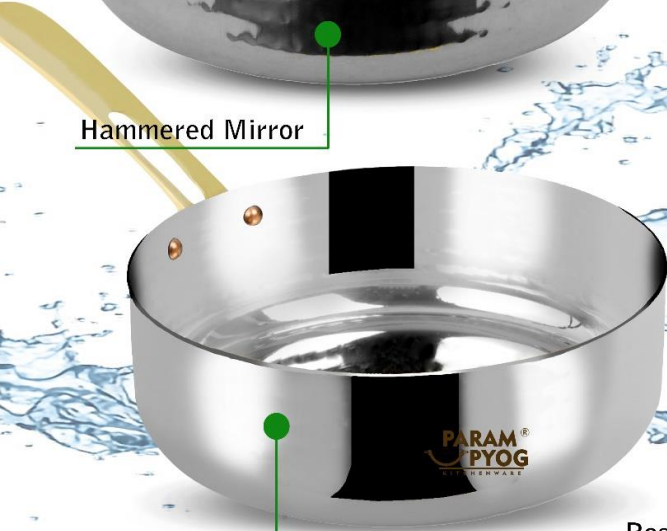

Black Hammered

One Portion

Two Portion

Three Portion

*Due to continuous product development and improvement, specifications are subject to change

STRAIGHT

Serving pan with a crisp edge

Black Hammered
Three Portion

Black Hammered
Two Portion

Black Hammered
One Portion

Gold Hammered

Hammered Mirror

Plain Mirror

Rose Gold Hammered

One Portion

Two Portion

Three Portion

STRAIGHT (TALL)

Serving pan with a crisp edge

Rose Gold Hammered
Three Portion

Rose Gold Hammered
Two Portion

Rose Gold Hammered
One Portion

Gold Hammered

Black Hammered