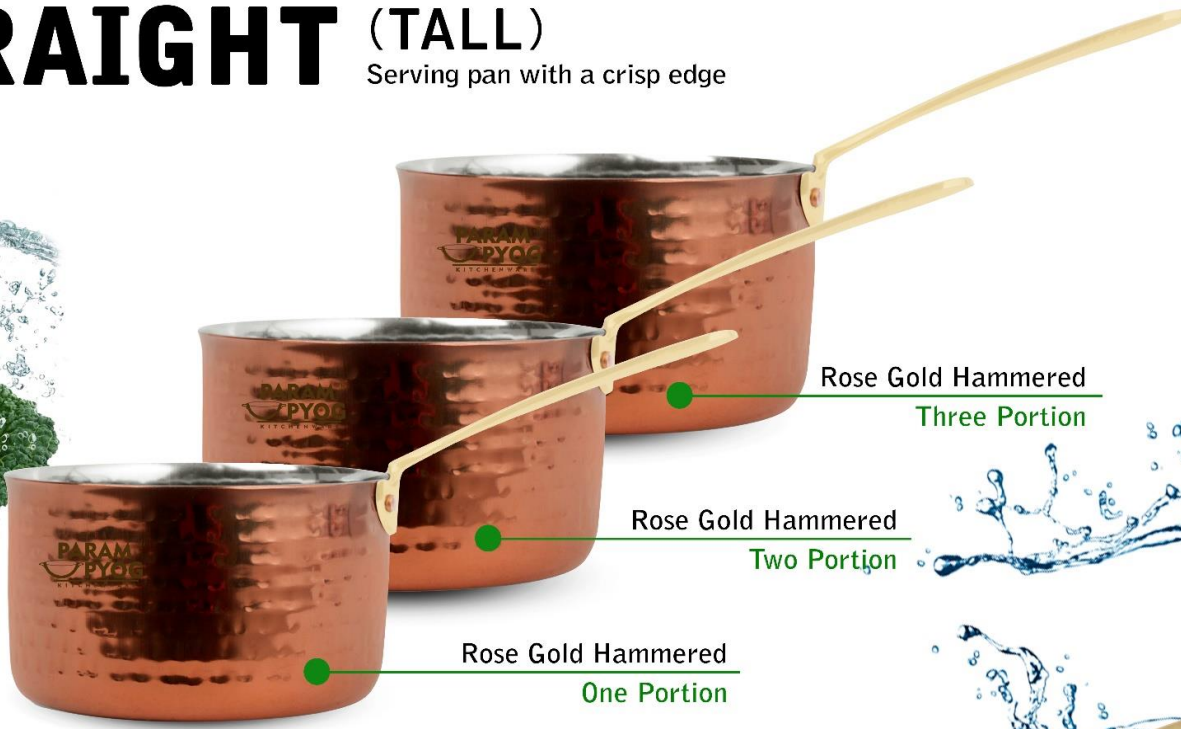

Black Hammered

One Portion

Two Portion

Three Portion

*Due to continuous product development and improvement, specifications are subject to change

STRAIGHT

Serving pan with a crisp edge

Black Hammered
Three Portion

Black Hammered
Two Portion

Black Hammered
One Portion

Gold Hammered

Hammered Mirror

Plain Mirror

Rose Gold Hammered

One Portion

Two Portion

Three Portion

STRAIGHT (TALL)

Serving pan with a crisp edge

Rose Gold Hammered
Three Portion

Rose Gold Hammered
Two Portion

Rose Gold Hammered
One Portion

Gold Hammered

Black Hammered