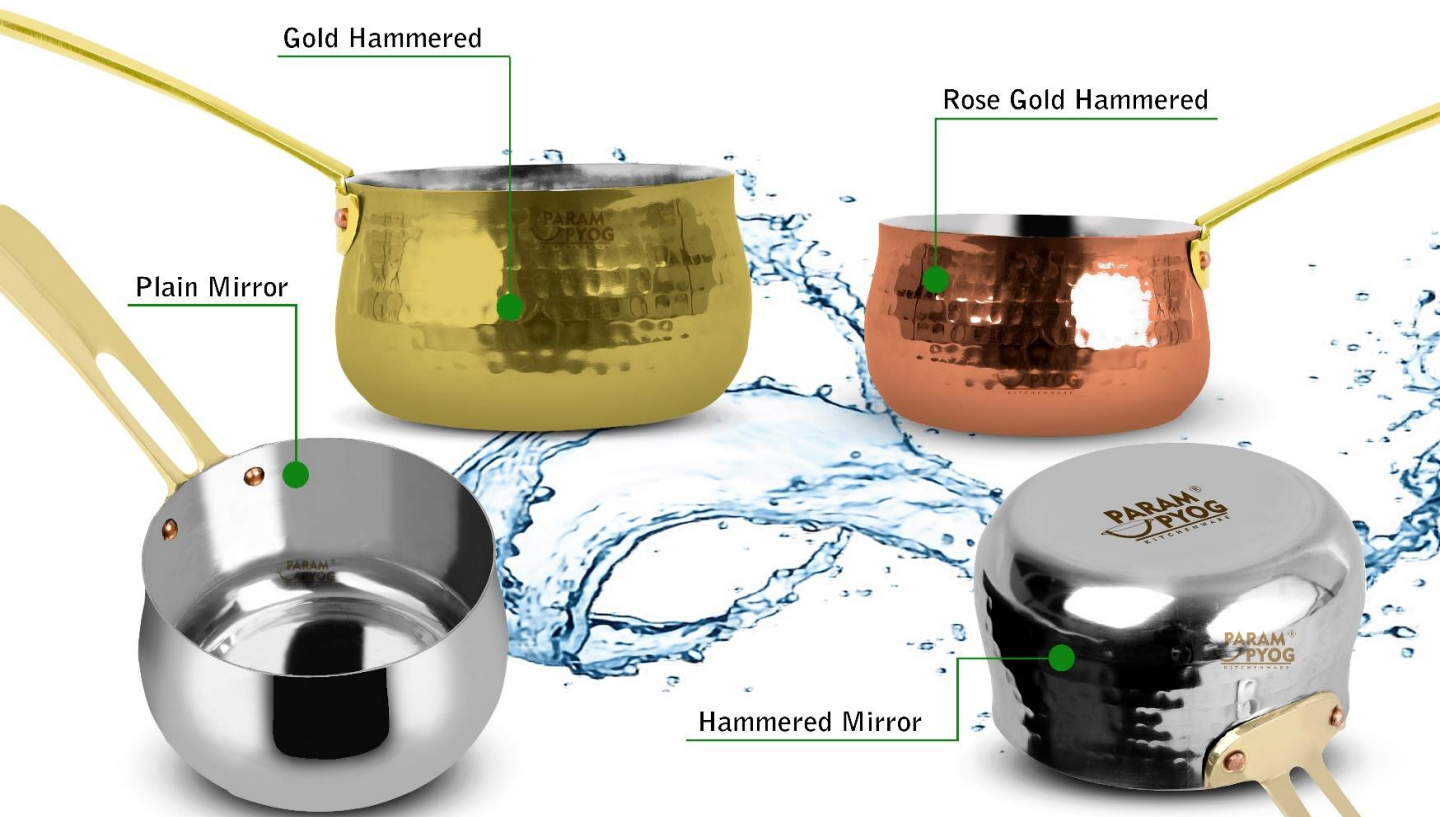

Rose Gold Hammered

One Portion

Two Portion

Three Portion

HANDI (TALL)

Serving pan with a traditional Handi Curve

Black Hammered
Three Portion

Rose Gold Hammered
Two Portion

Hammered Mirror
One Portion

Gold Hammered

Rose Gold Hammered

Plain Mirror

Hammered Mirror

One Portion

Two Portion

Three Portion

*Due to continuous product development and improvement, specifications are subject to change

STEP

Serving pan with a stepped edge

Black Hammered
Three Portion

Gold Hammered
Two Portion

Hammered Mirror
One Portion