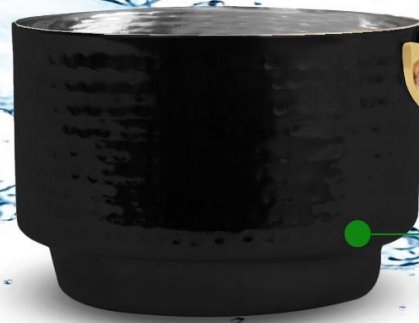

Plain Mirror

Gold Hammered

Rose Gold Hammered

Black Hammered

One Portion

Two Portion

Three Portion

*Due to continuous product development and improvement, specifications are subject to change

STEP (TALL)

Serving pan with a stepped edge

Gold Hammered
Three Portion

Gold Hammered
Two Portion

Gold Hammered
One Portion

Hammered Mirror

Rose Gold Hammered

Plain Mirror

Black Hammered

One Portion

Two Portion

Three Portion

*Due to continuous product development and improvement, specifications are subject to change

STRAIGHT

Serving pan with a crisp edge

Black Hammered
Three Portion