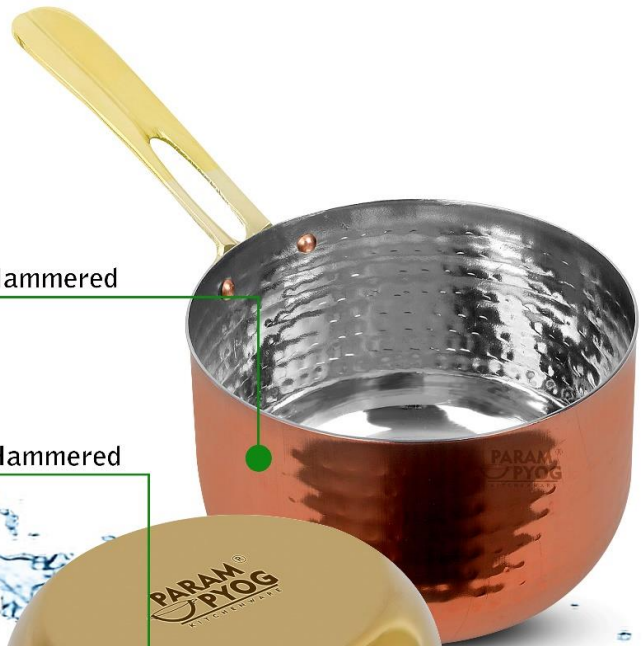

Gold Hammered
Three Portion

Gold Hammered
Two Portion

Gold Hammered
One Portion

Black Hammered

Plain Mirror

Rose Gold Hammered

Hammered Mirror

*Due to continuous product development and improvement, specifications are subject to change

CURVE (TALL)

Serving pan with a beautiful soft curved edge

Black Hammered
Three Portion

Black Hammered
Two Portion

Black Hammered
One Portion

Plain Mirror

Rose Gold Hammered

Gold Hammered

Hammered Mirror

One Portion

Two Portion

Three Portion

DEGREE

Serving pan with a tapered edge

Rose Gold Hammered
Three Portion

Rose Gold Hammered
Two Portion

*Due to continuous product development and improvement, specifications are subject to change

DEGREE (TALL)

Serving pan with a tapered edge

Black Hammered
Three Portion

Rose Gold Hammered
Two Portion

Gold Hammered
One Portion