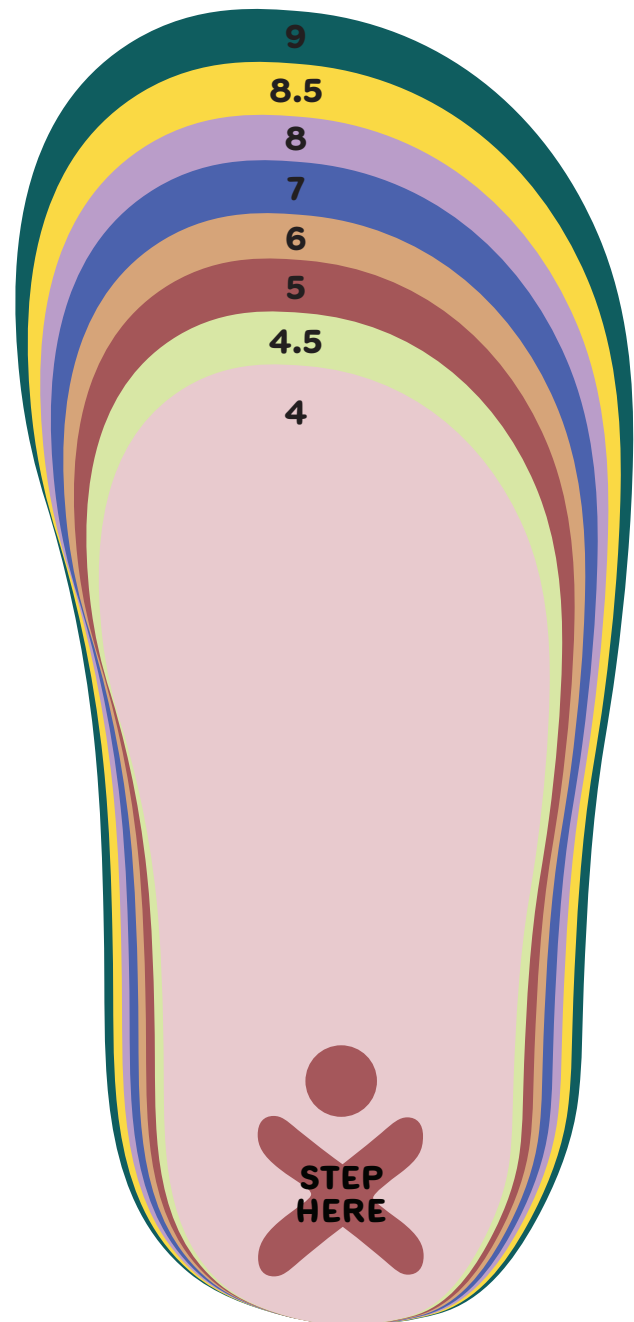

Let's get your LEXplorer the correct size shoe!

Print this off to get the most accurate sizing - just ensure this document is printed at 100% scale.

You can check that this page is the correct size by placing your credit card over this rectangle.

Get your little one to tell you what colour their foot fits in!

CM	AU/UK	EU	US
12.7	4	20	5
13.4	4.5	21	5.5
14.1	5	22	6
14.7	6	23	7
15.4	7	24	8
16	8	25	9
16.7	8.5	26	9.5
17.4	9	27	10

* If unsure always size up *