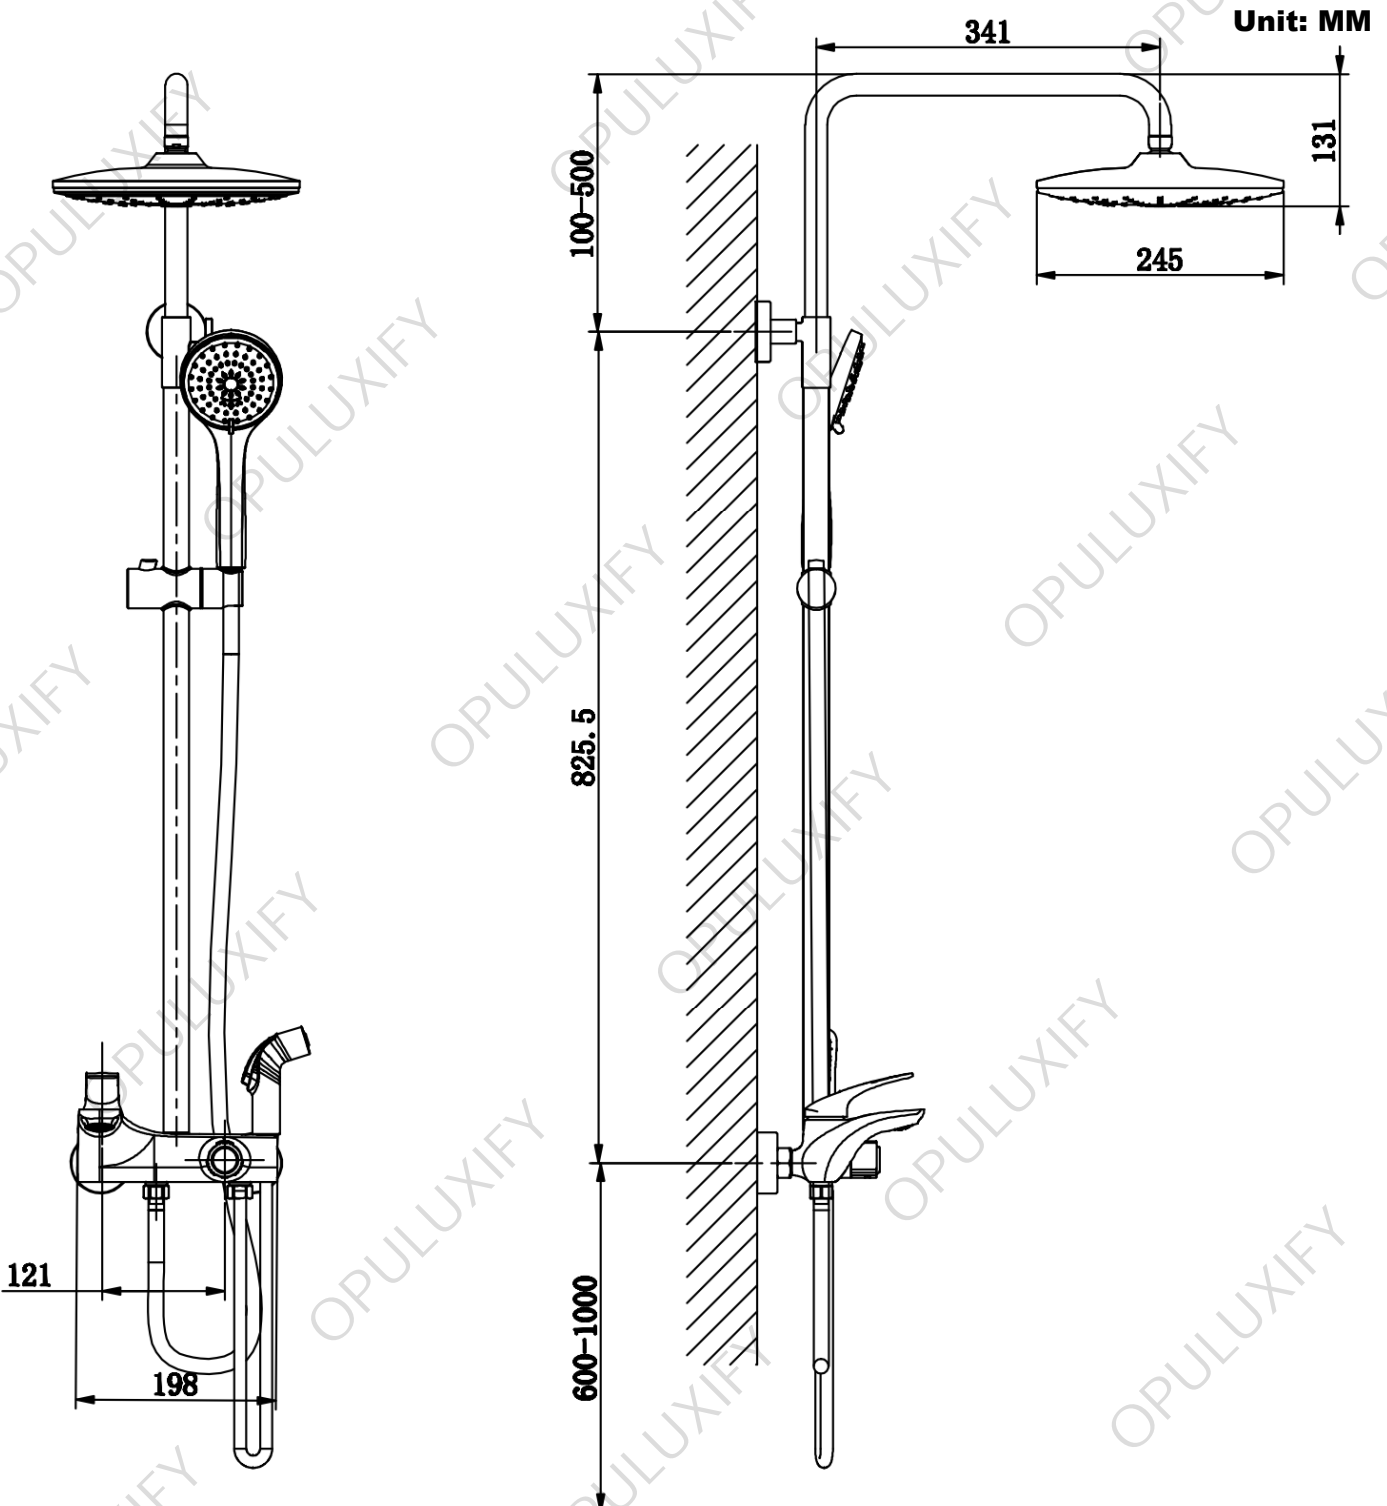

OP3206

Opuluxify C Shape Thermostatic Shower System with 4 Water Outlet Modes

Specification

If you have any question about this product, please contact us at service@opuluxify.com