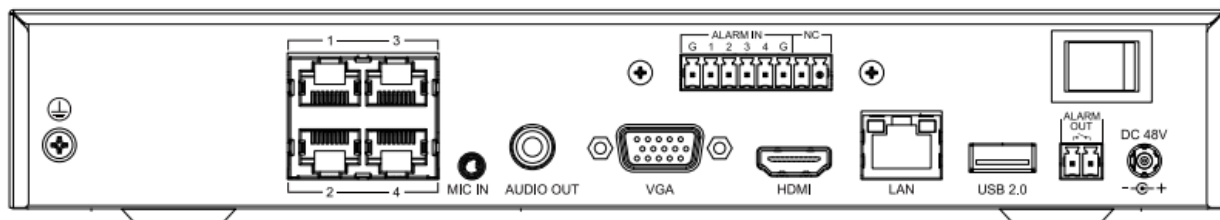

© 2021 FERN360. All rights reserved. Design and specifications are subject to change without notice. Pictures in the document are for reference only, and the actual product shall prevail.