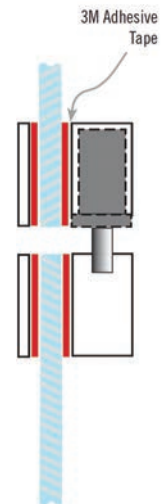

The ES8000 Glass door bracket is fixed to the glass by means of 3M self adhesive tape. This type of fixing gives a great aesthetic appearance as well as easy installation.

Note: Two brackets are required if there is a glass header, also it's important to note that the bracket/s should always be installed at the secure side of the door.

NOTES ON THE 3M SELF ADHESIVE TAPE

As per the 3M published data and given the surface area of the V-Lock glass door housing (around 20 sqin), this equates to around 900kg holding force under laboratory conditions. The actual shatter point of glass varies from door to door depending on the condition of the glass, (scratches, chips etc). But any attempt to leverage a glass door beyond 500kg will more than likely shatter it.

Features

- Self adhesive holding force 900kg
- Includes dress plate for opposite side of door

Applications

- Frameless glass doors with Solid header frame
- Frameless glass doors with frameless glass header (two brackets required)
- 90° and 180° single and double swing glass doors
- Other surface applications for timber doors.

Ordering Information

Product Description	Part Number
ES8000 V-Lock Glass door Housing (incl Dress plate and 3M fixing tape)	218000-000