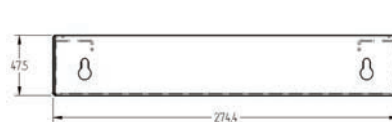

The ES8000 Glass door bracket is fixed to the glass by means of 3M self adhesive tape. This type of fixing gives a great aesthetic appearance as well as easy installation.

Note: Two brackets are required if there is a glass header, also it's important to note that the bracket/s should always be installed at the secure side of the door.

NOTES ON THE 3M SELF ADHESIVE TAPE

As per the 3M published data and given the surface area of the V-Lock glass door housing (around 20 sqin), this equates to around 900kg holding force under laboratory conditions. The actual shatter point of glass varies from door to door depending on the condition of the glass, (scratches, chips etc). But any attempt to leverage a glass door beyond 500kg will more than likely shatter it.

Features

- Self adhesive holding force 900kg
- Includes dress plate for opposite side of door

Applications

- Frameless glass doors with Solid header frame
- Frameless glass doors with frameless glass header (two brackets required)
- 90° and 180° single and double swing glass doors
- Other surface applications for timber doors.

Ordering Information

Product Description	Part Number
ES8000 V-Lock Glass door Housing (incl Dress plate and 3M fixing tape)	218000-000