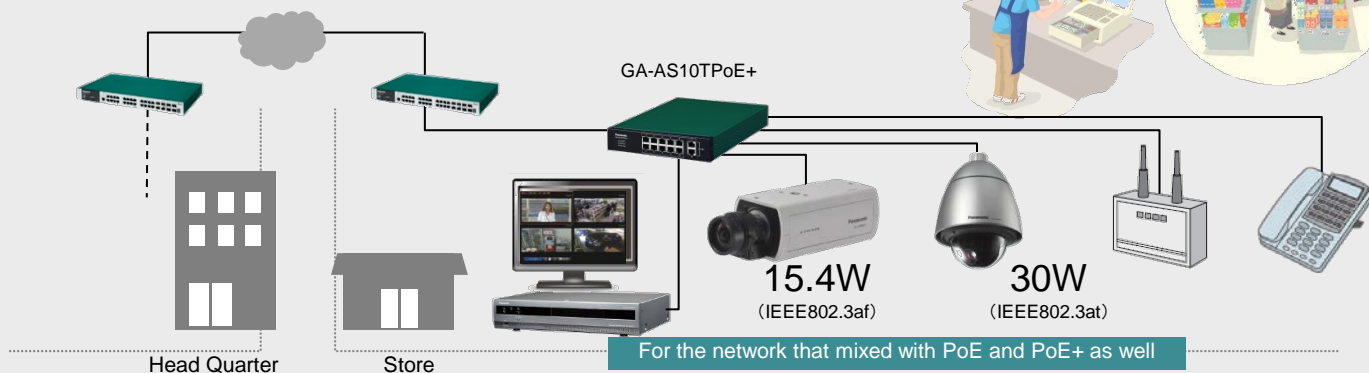

Example of Use

PoE Network of Small store and Office