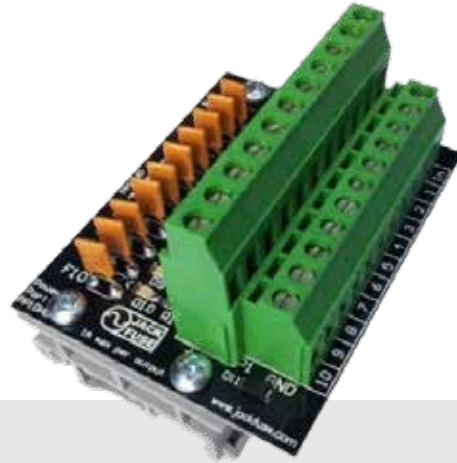

# PP10HD

## Power Distribution Module

### FEATURES

- Edge connectors for expansion and flexible installation
- Ten self-healing fuse outputs, each with status LED
- Space saving double deck terminals
- DIN rail mounting
- Compact size. Less than half the footprint of the PP8FR
- DIN rail mounting
- Compact size

### BENEFITS

Double deck terminals and compact design give the PP10HD a very small footprint, allowing the addition of vital fused power distribution to any security cabinet. Dedicated power distribution using the PP10HD cuts down both installation and fault-finding labour costs. The fused distribution protects against fire and other permanent damage resulting from an over current situation, be it accidental or malicious. The poly fuses will re-set once the fault condition has cleared, allowing the security system to effectively self-heal and removing the need to call out a technician to find and replace traditional fuses.