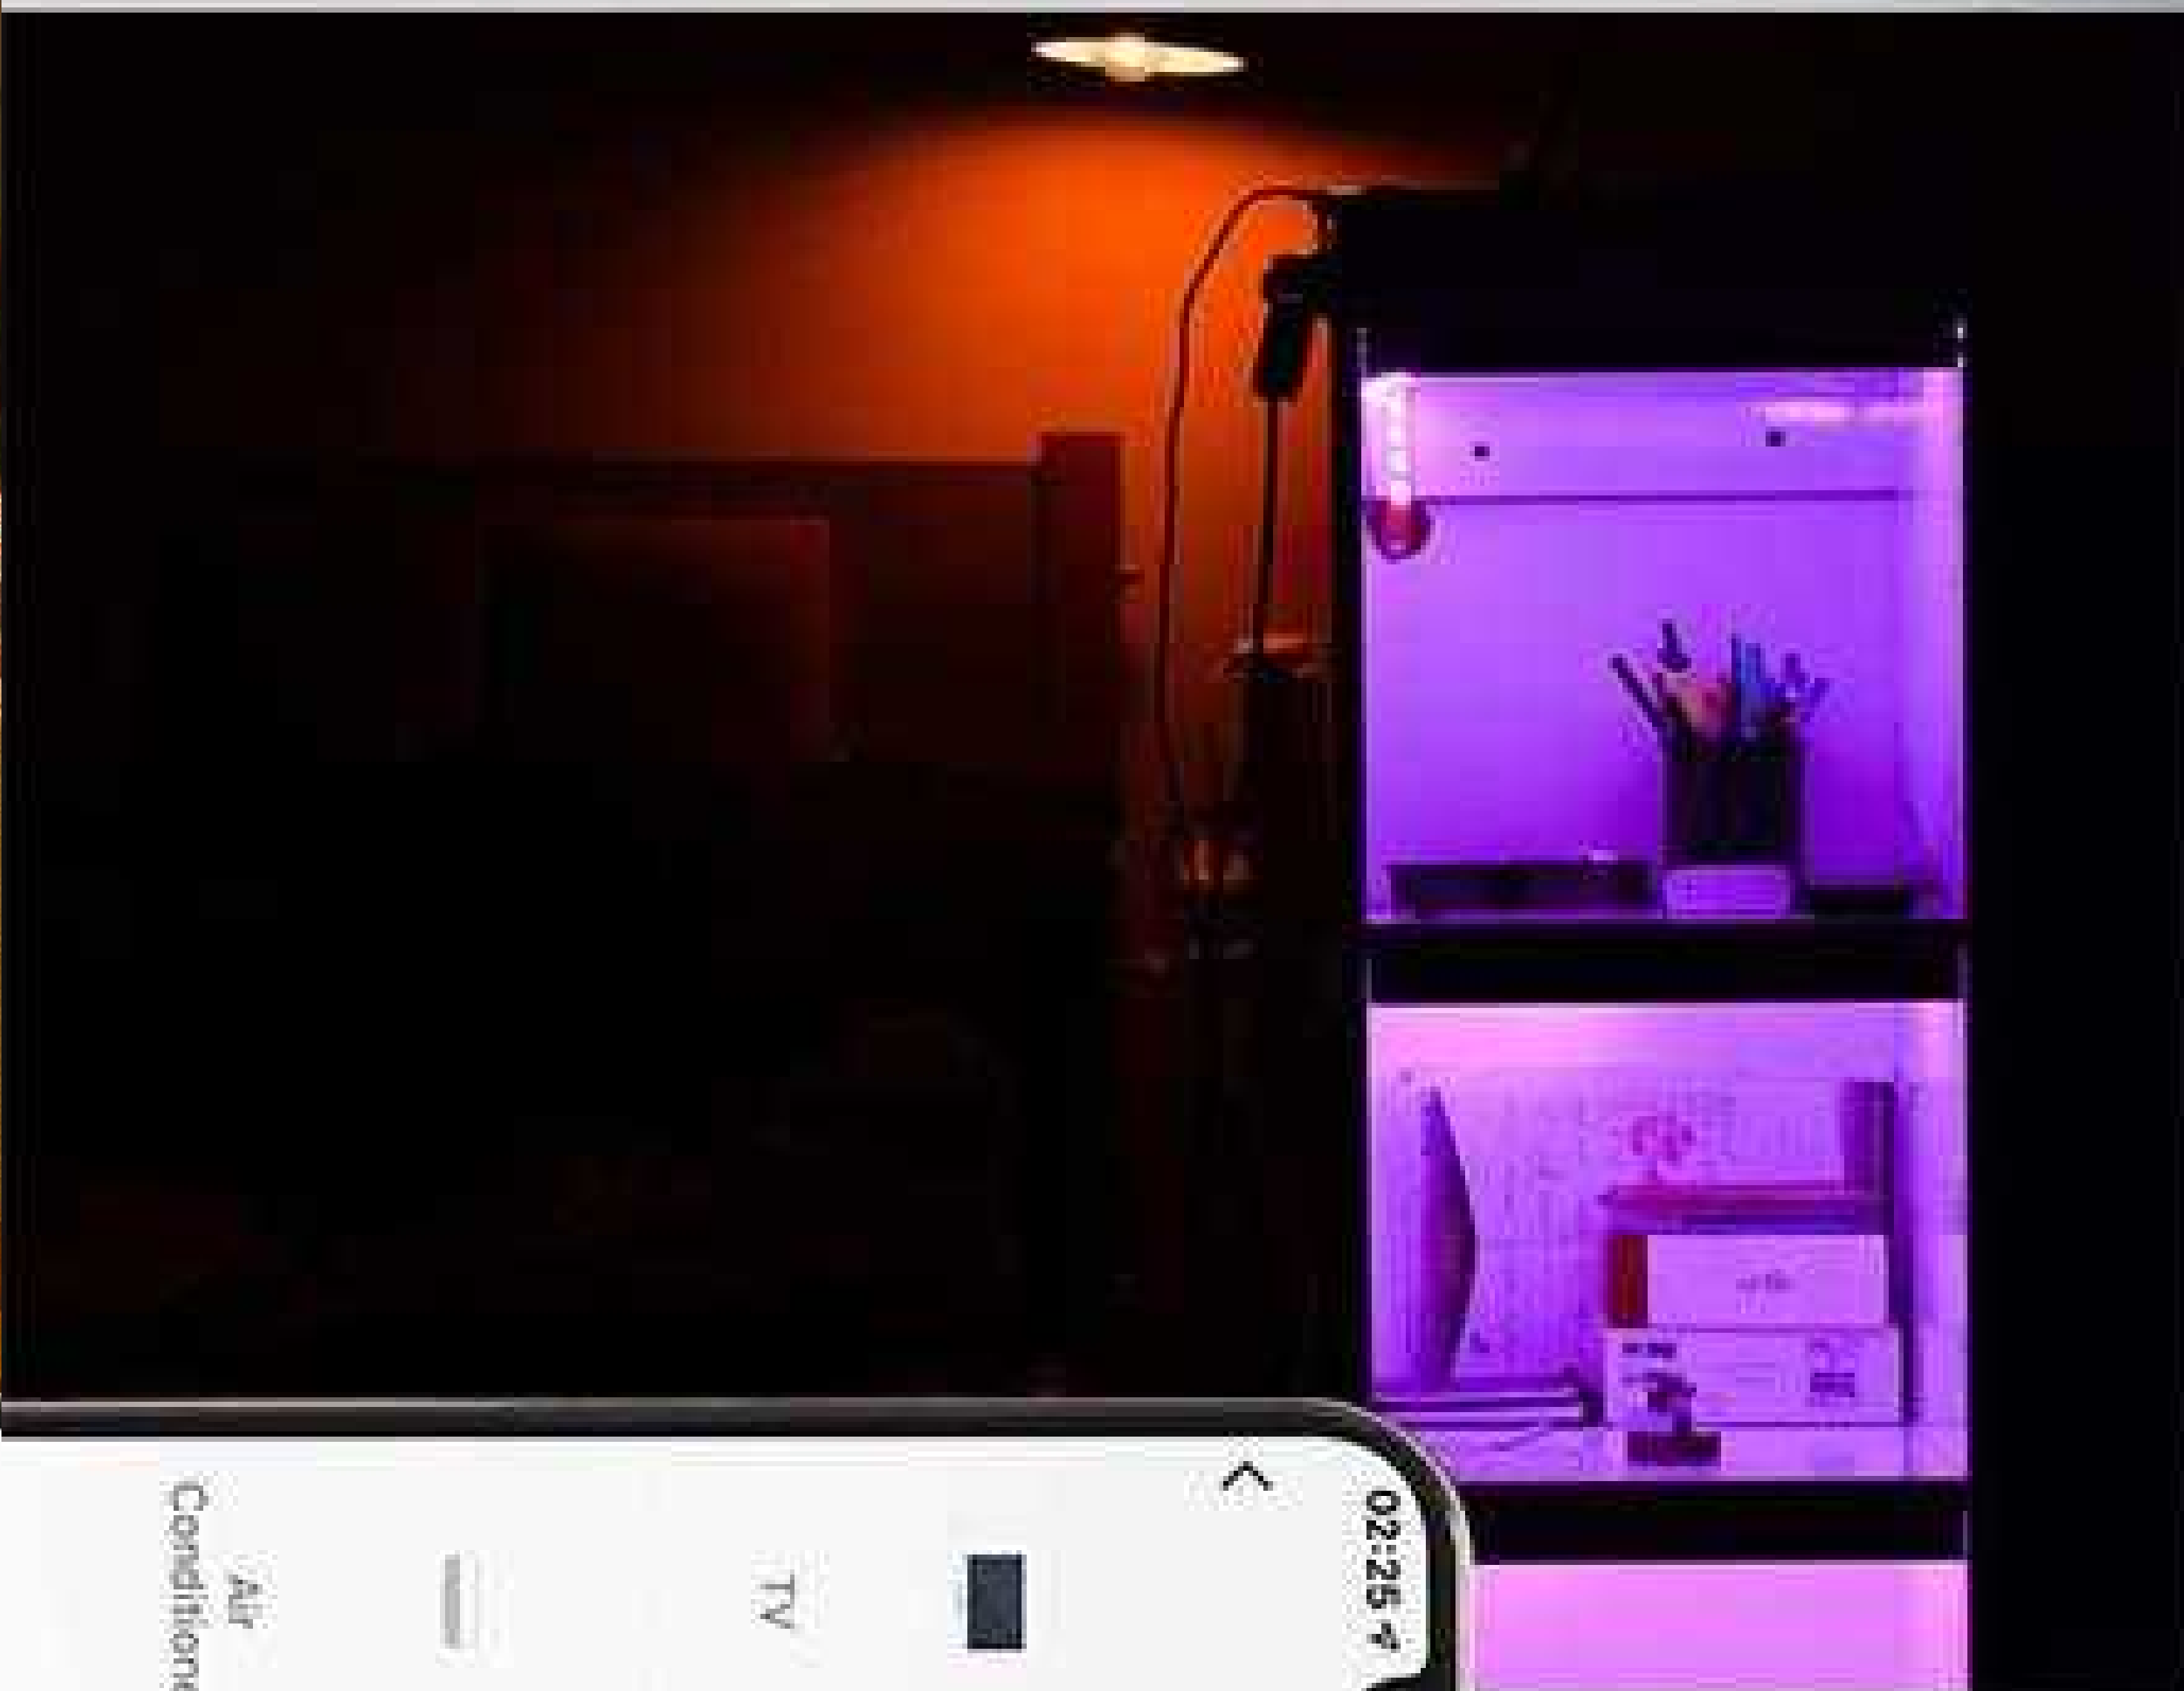

The app contains features such as dimming, music, Biorhythm Scenes, etc. for easy customization.

MAKES NON-SMART APPLIANCES SMART

Use devices such as Kamonk Smart Plug and Universal Remote to turn on non-smart devices smart.

No need of an electrician- they are easy to install and easy-to-use.

GROUP CONTROL OF DEVICES POSSIBLE

Group various similar devices to control them together. E.g. Control on/off, Brightness, Colour, etc of all smart bulbs by making a group in Kamonk App.