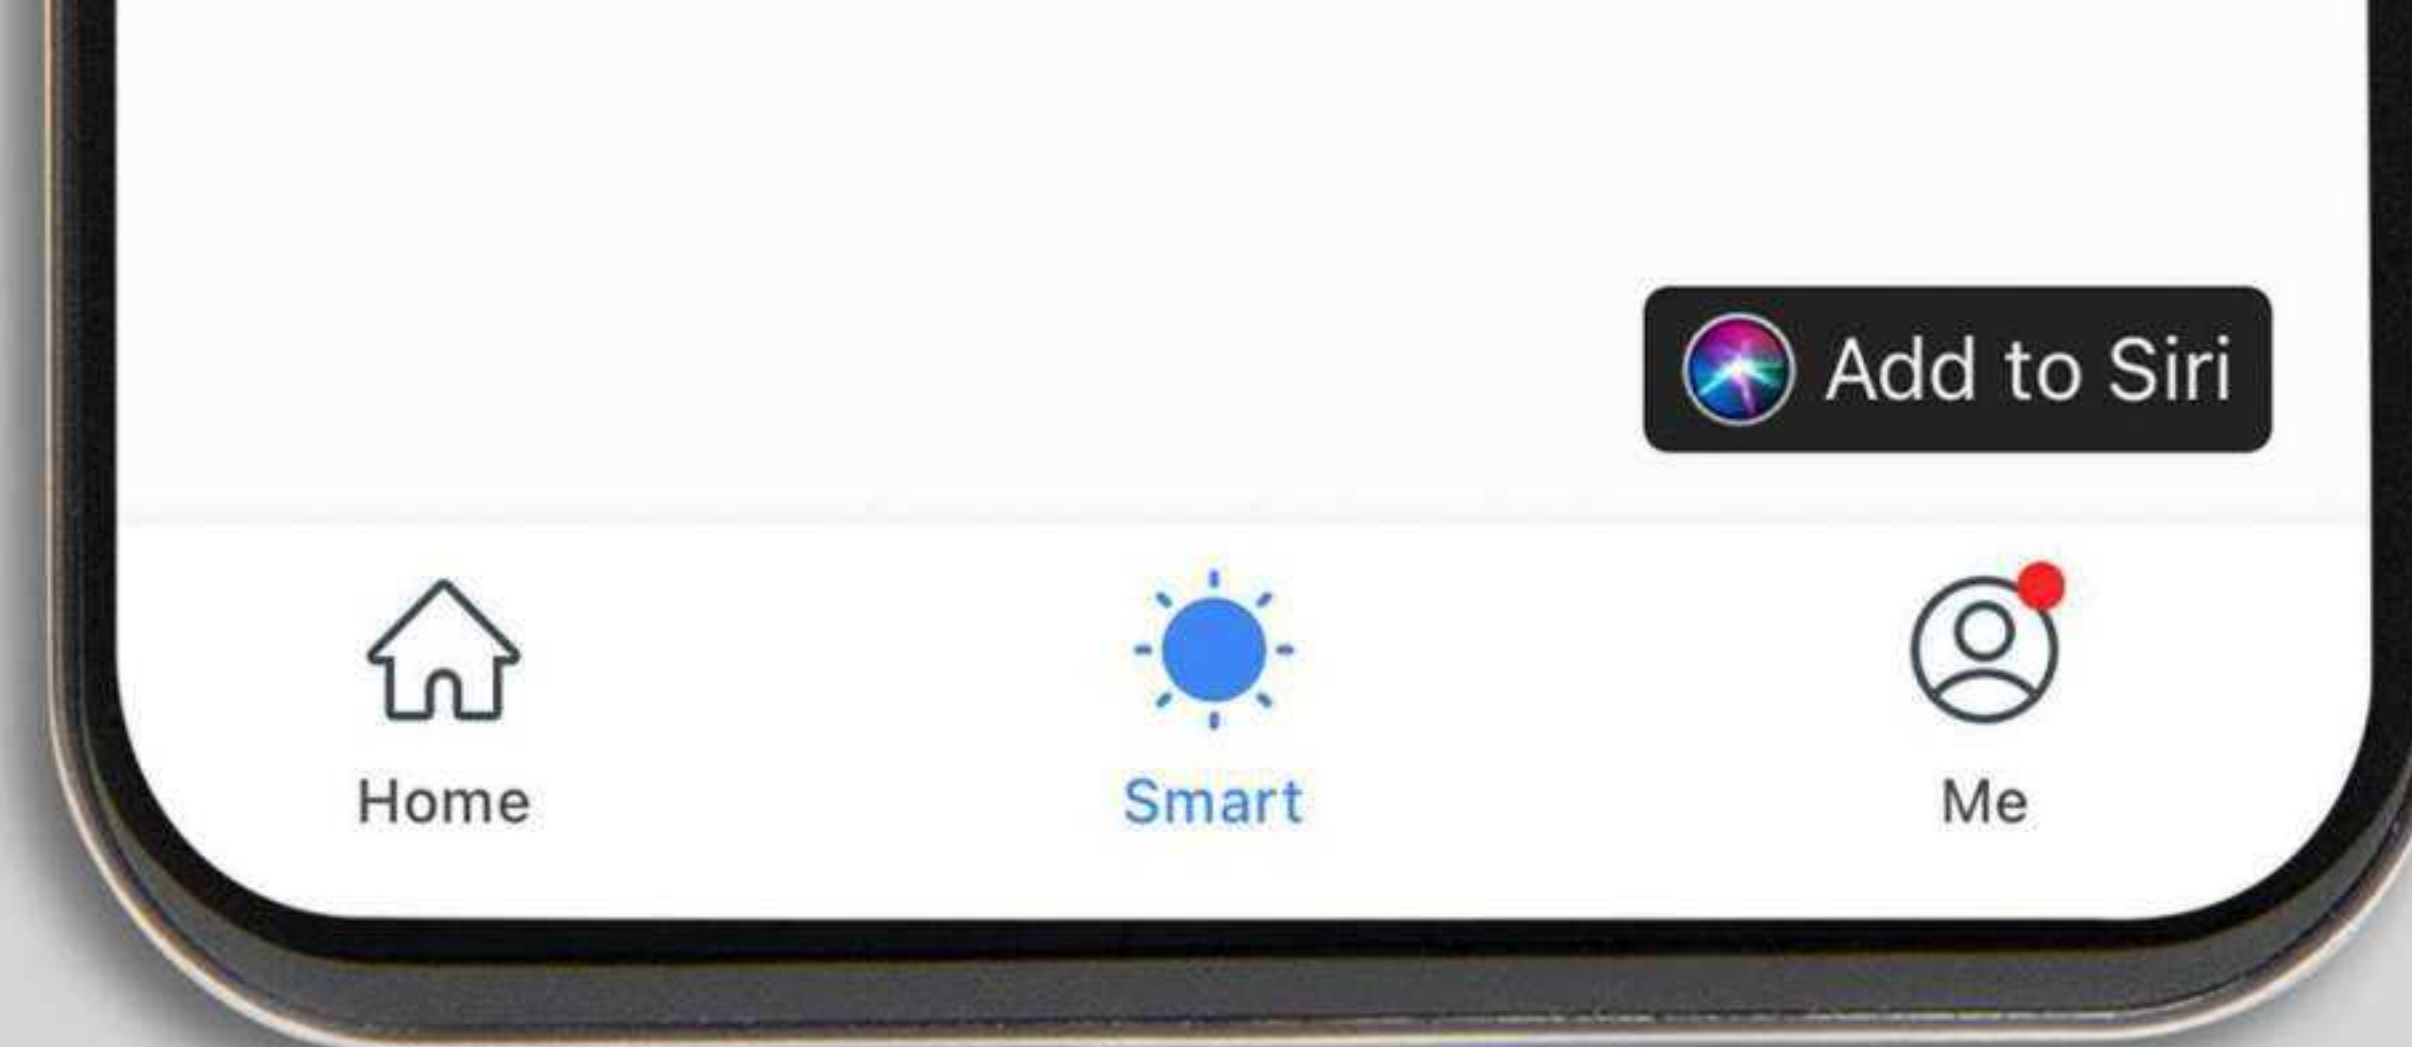

KAMONK SMART TOUCH CONTROL PANEL

KAMONK APP (IoT)

MOBILE CONTROL YOUR DEVICES

Control devices from anywhere in the world using Kamonk App

IoT TECHNOLOGY

All devices are connected to each other through Kamonk app over Wi-Fi

DEVICE AND HOME SHARING WITH OTHER APP USER

Add members to a particular home in Kamonk App. They can now access all smart devices in that home.

EASY MANAGEMENT OF DEVICES AND HOMES

Further, categorise rooms along with their type and then smart devices under each other. E.g. user X.

Home : All Devices, Master Bedroom, Kid's Room, Sangeeta's Room, Kitchen, Dining

Office : Director's Room, Associate Hall, Pantry

REAL-TIME NOTIFICATIONS AND MONITORING

SET AND SCHEDULE TIMERS

Create tasks for the Smart Devices to do. E.g. Geyser on all weekdays at 7 am and automatically off at 8 am. Heater automatically off in one hour.