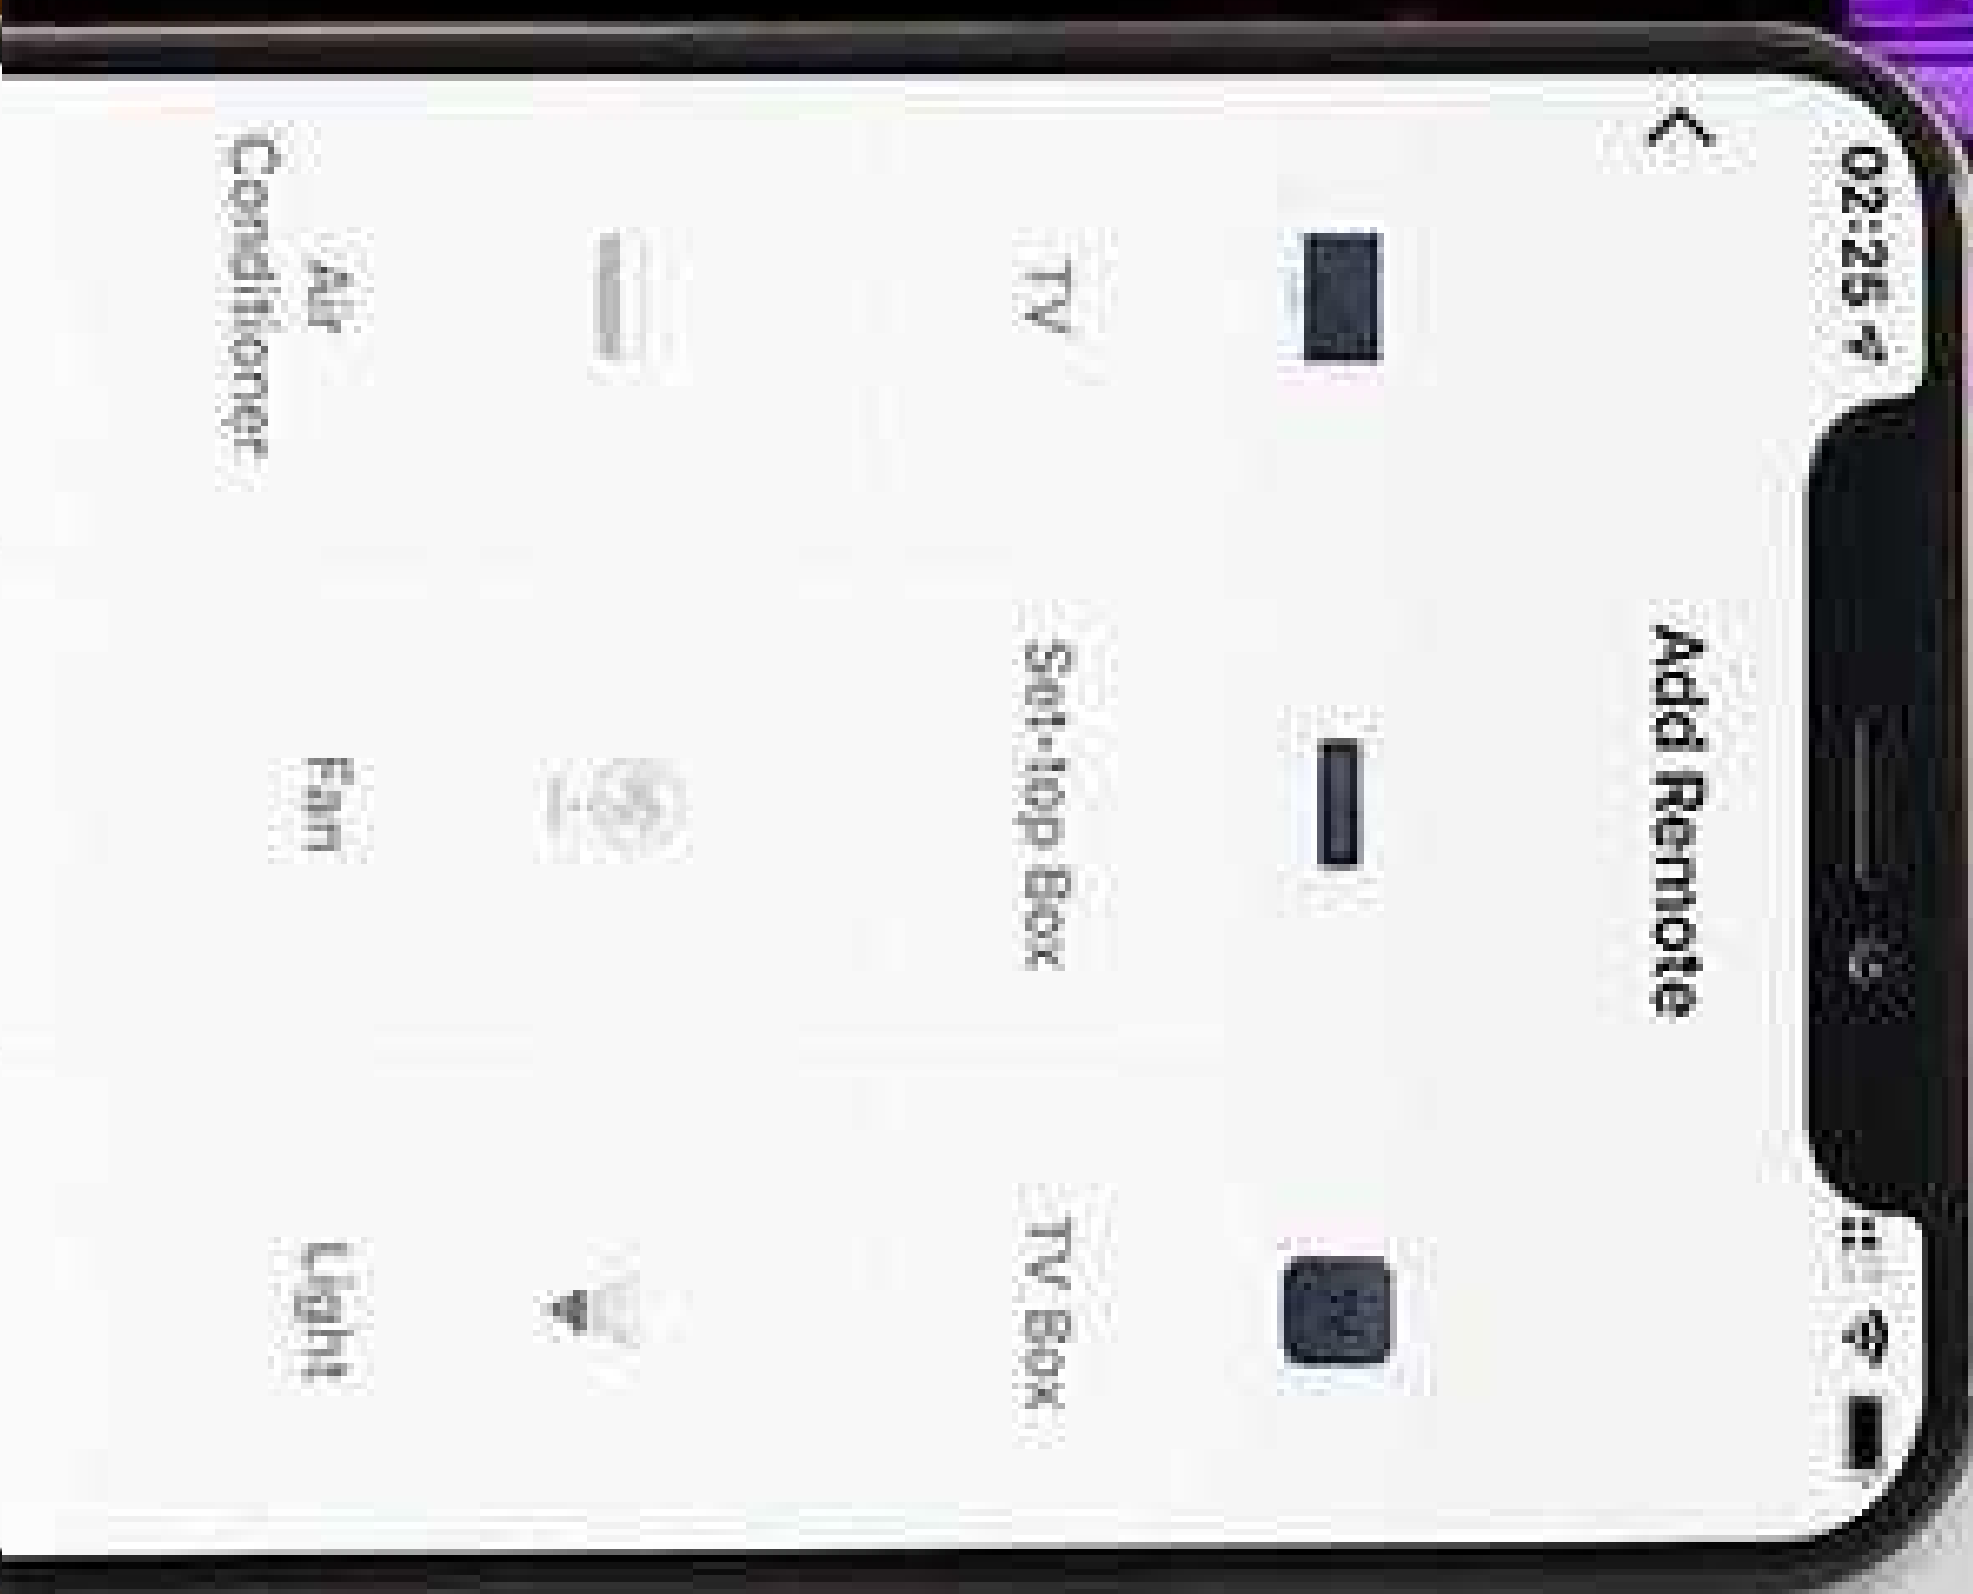

CREATE THE PERFECT ROOM LIGHT ARCHITECTURE

Set any shade you want- Kamonk LED Bulbs feature 16 million colours + Shades of White.

The app contains features such as dimming, music, Biorhythm Scenes, etc. for easy customization.

MAKES NON-SMART APPLIANCES SMART

Use devices such as Kamonk Smart Plug and Universal Remote to turn on non-smart devices smart.

No need of an electrician- they are easy to install and easy-to-use.

GROUP CONTROL OF DEVICES POSSIBLE

Group various similar devices to control them together. E.g. Control on/off, Brightness, Colour, etc of all smart bulbs by making a group in Kamonk App.