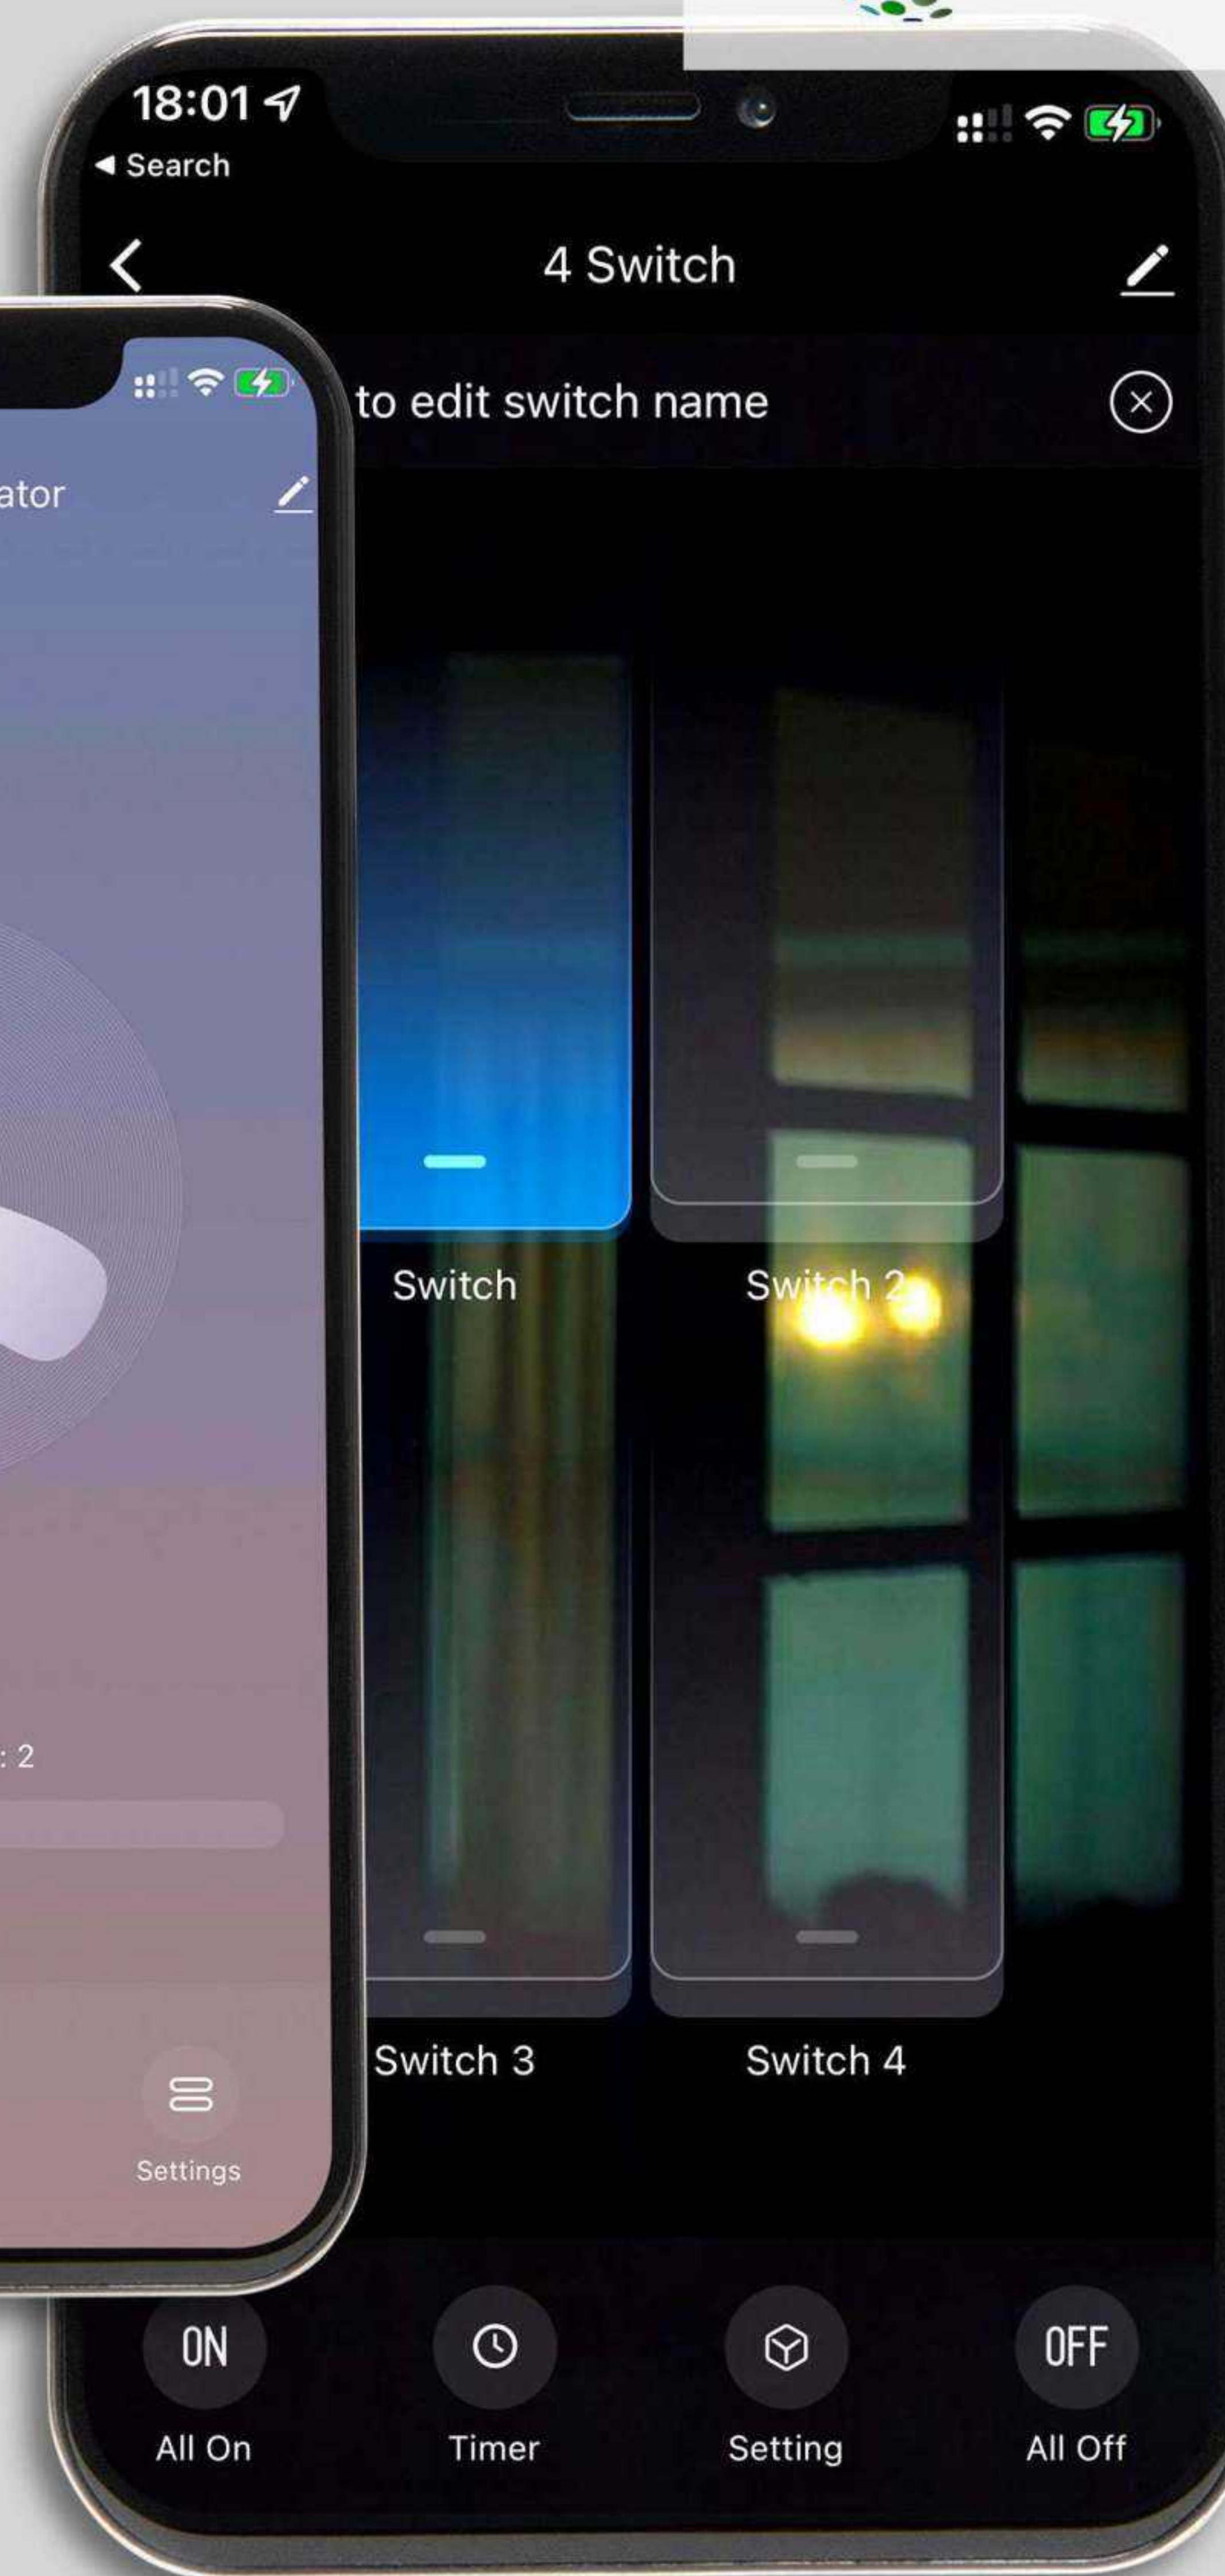

TRACK ELECTRICITY COMSUMPTION WITH SMART PLUGS

Track electricity consumption live/daily/monthly along with reports and charts made for you.

CONTROL YOUR SWITCHES BOTH ONLINE AND OFFLINE

Control your switch offline via manual touch,
as well as online through Kamonk App,
Alexa, Google Assistant and Siri Shortcuts.