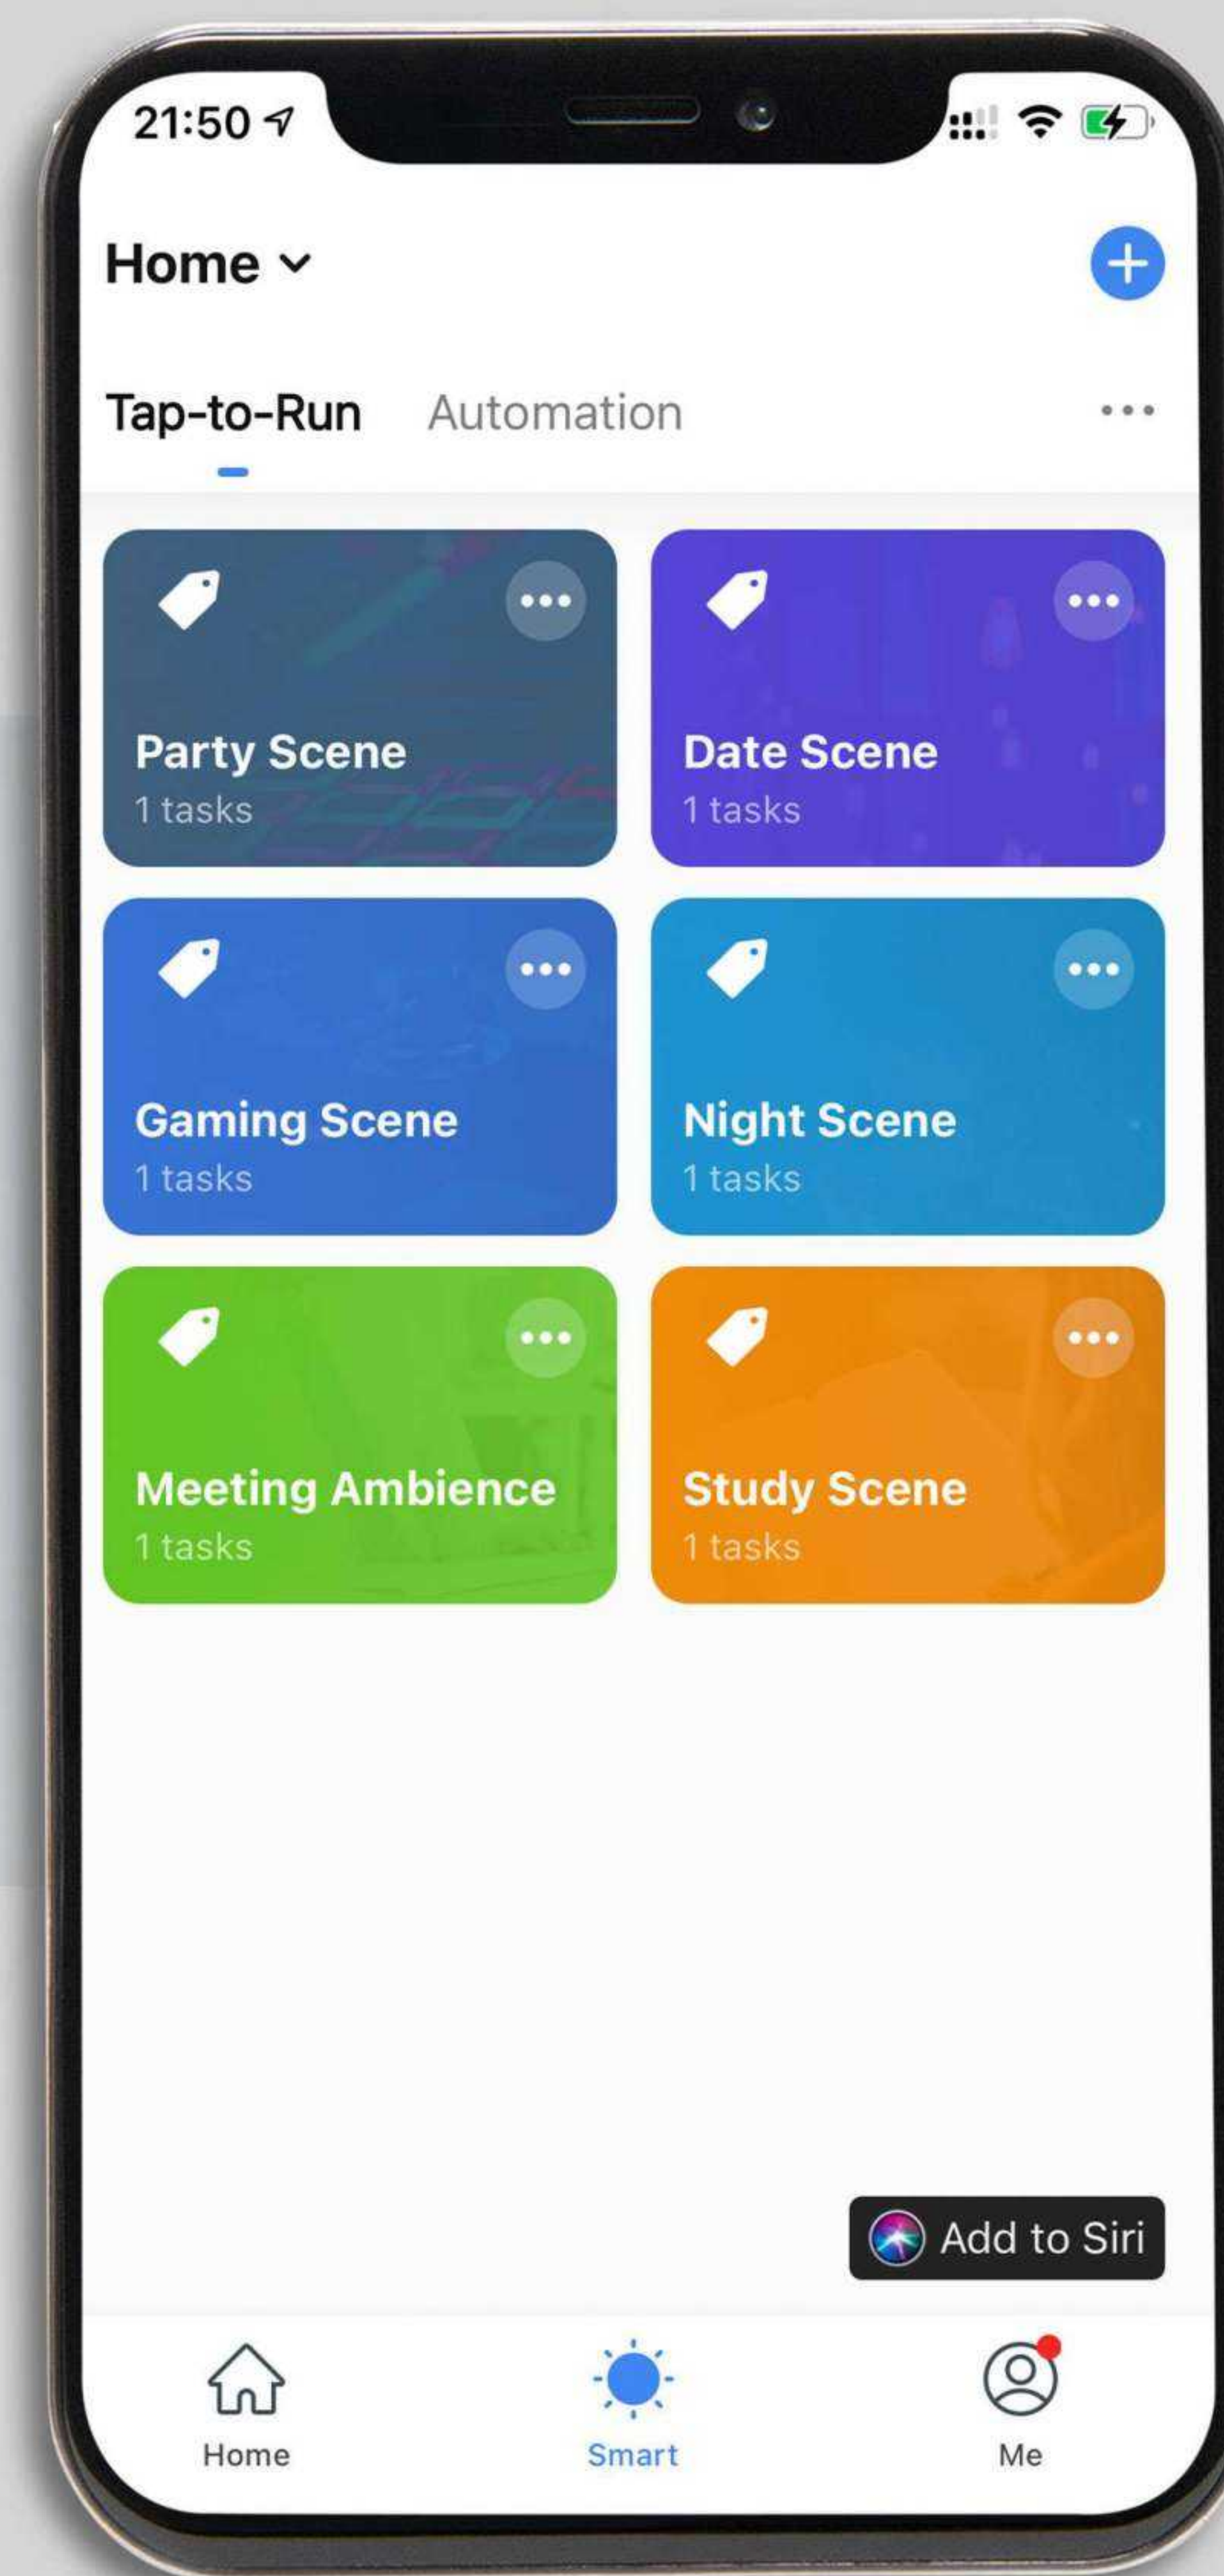

CUSTOM SCENES

Create the perfect ambience for your mood like Party Scene, Study Scene, Office Scene. There are unlimited possibilities.