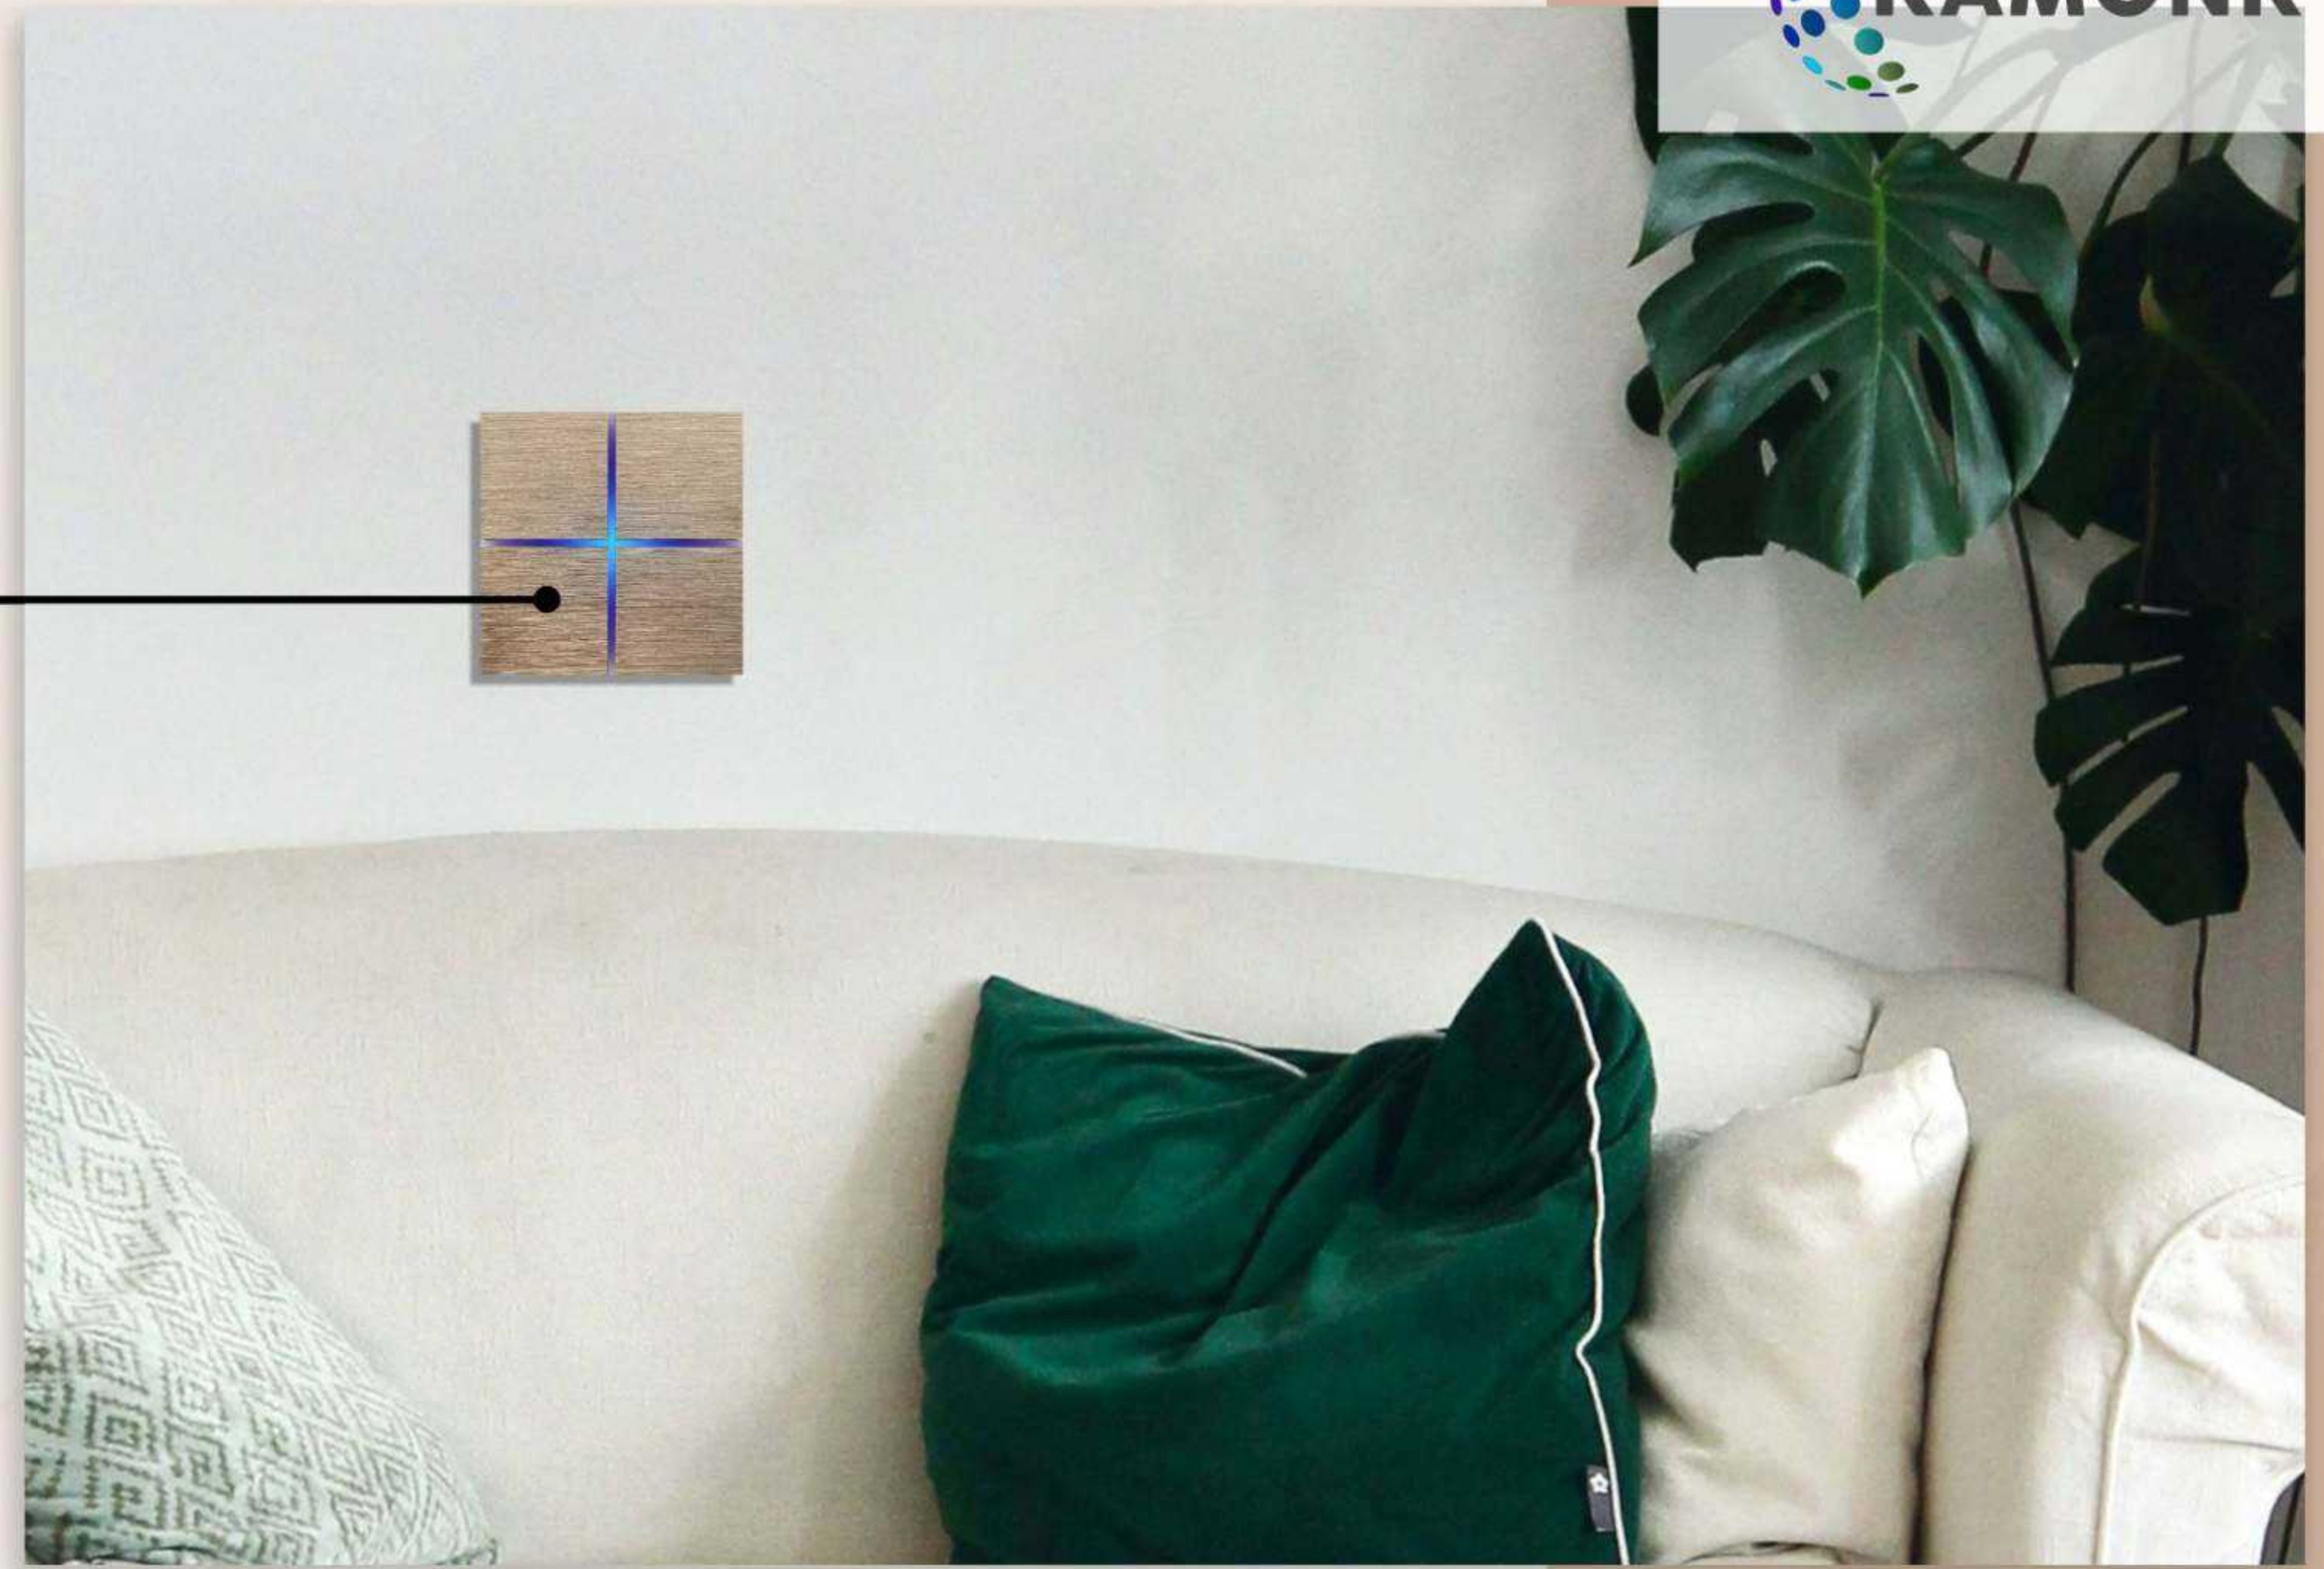

Brush
Gold

Texture
Silver

**PREMIUM SMART
TOUCH SWITCH
GALLERY**

KAMONK MODULAR SMART TOUCH SWITCHES

24A Switch

AC(upto 3 tonne),
Geyser, Room heater,
large oven, 2 hp motor

15A Switch

AC(upto 2 tonne),
refrigerator,, microwave,
oven, flour mill,etc