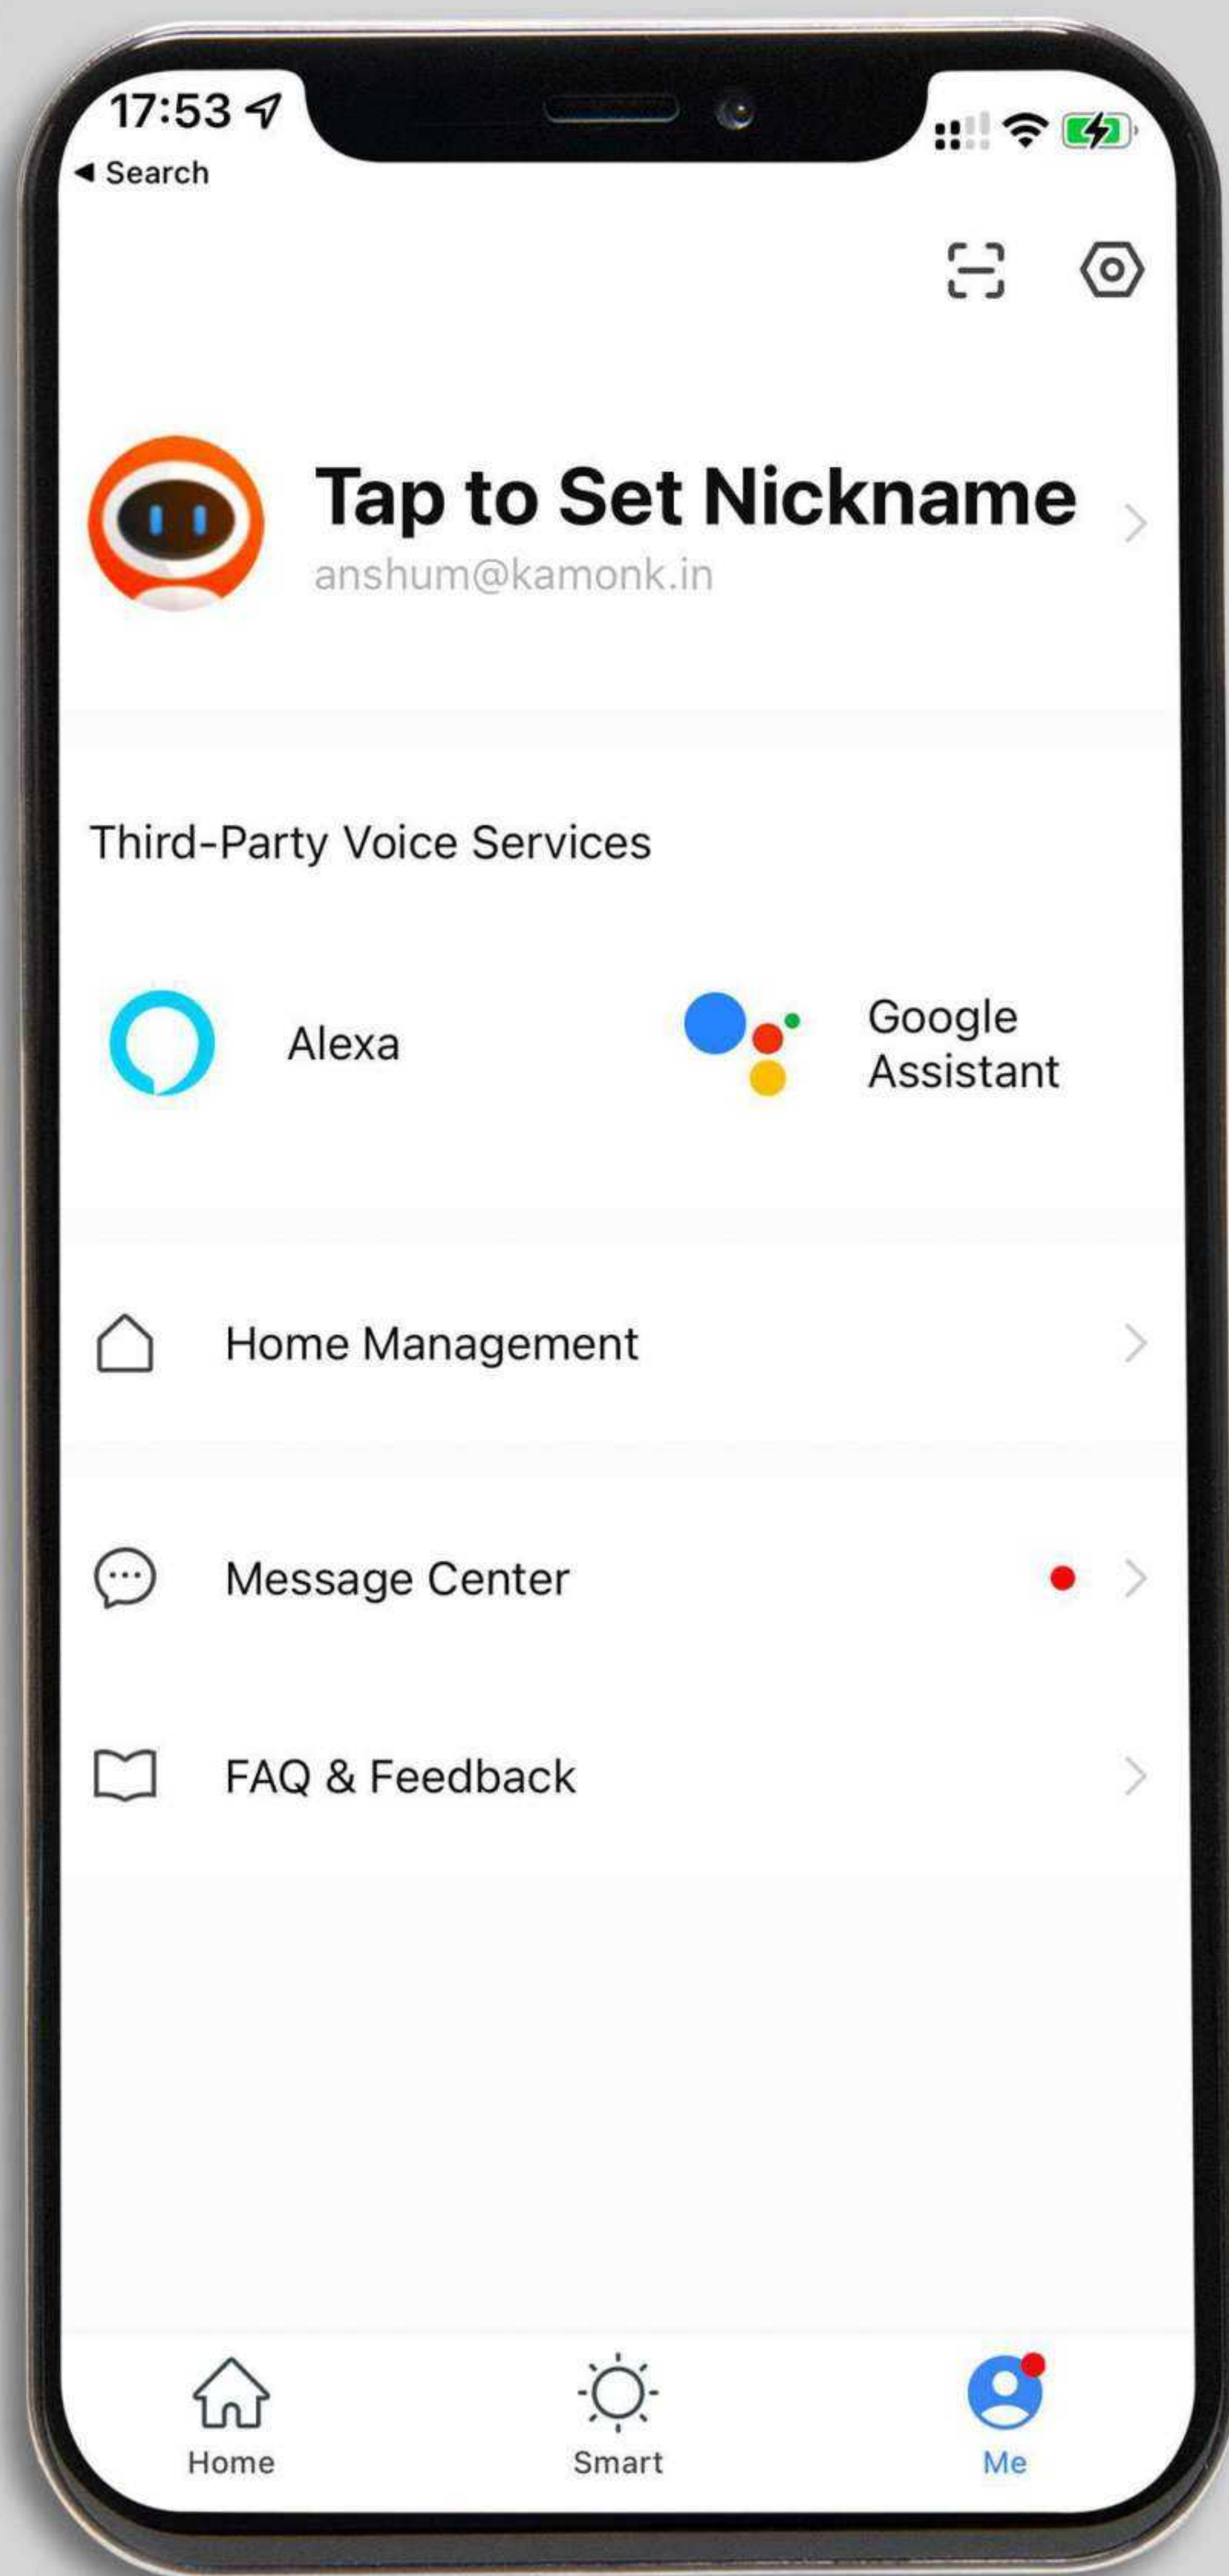

Home : All Devices, Master Bedroom, Kid's Room, Sangeeta's Room, Kitchen, Dining

Office : Director's Room, Associate Hall, Pantry

REAL-TIME NOTIFICATIONS AND MONITORING

SET AND SCHEDULE TIMERS

Create tasks for the Smart Devices to do. E.g. Geyser on all weekdays at 7 am and automatically off at 8 am. Heater automatically off in one hour.