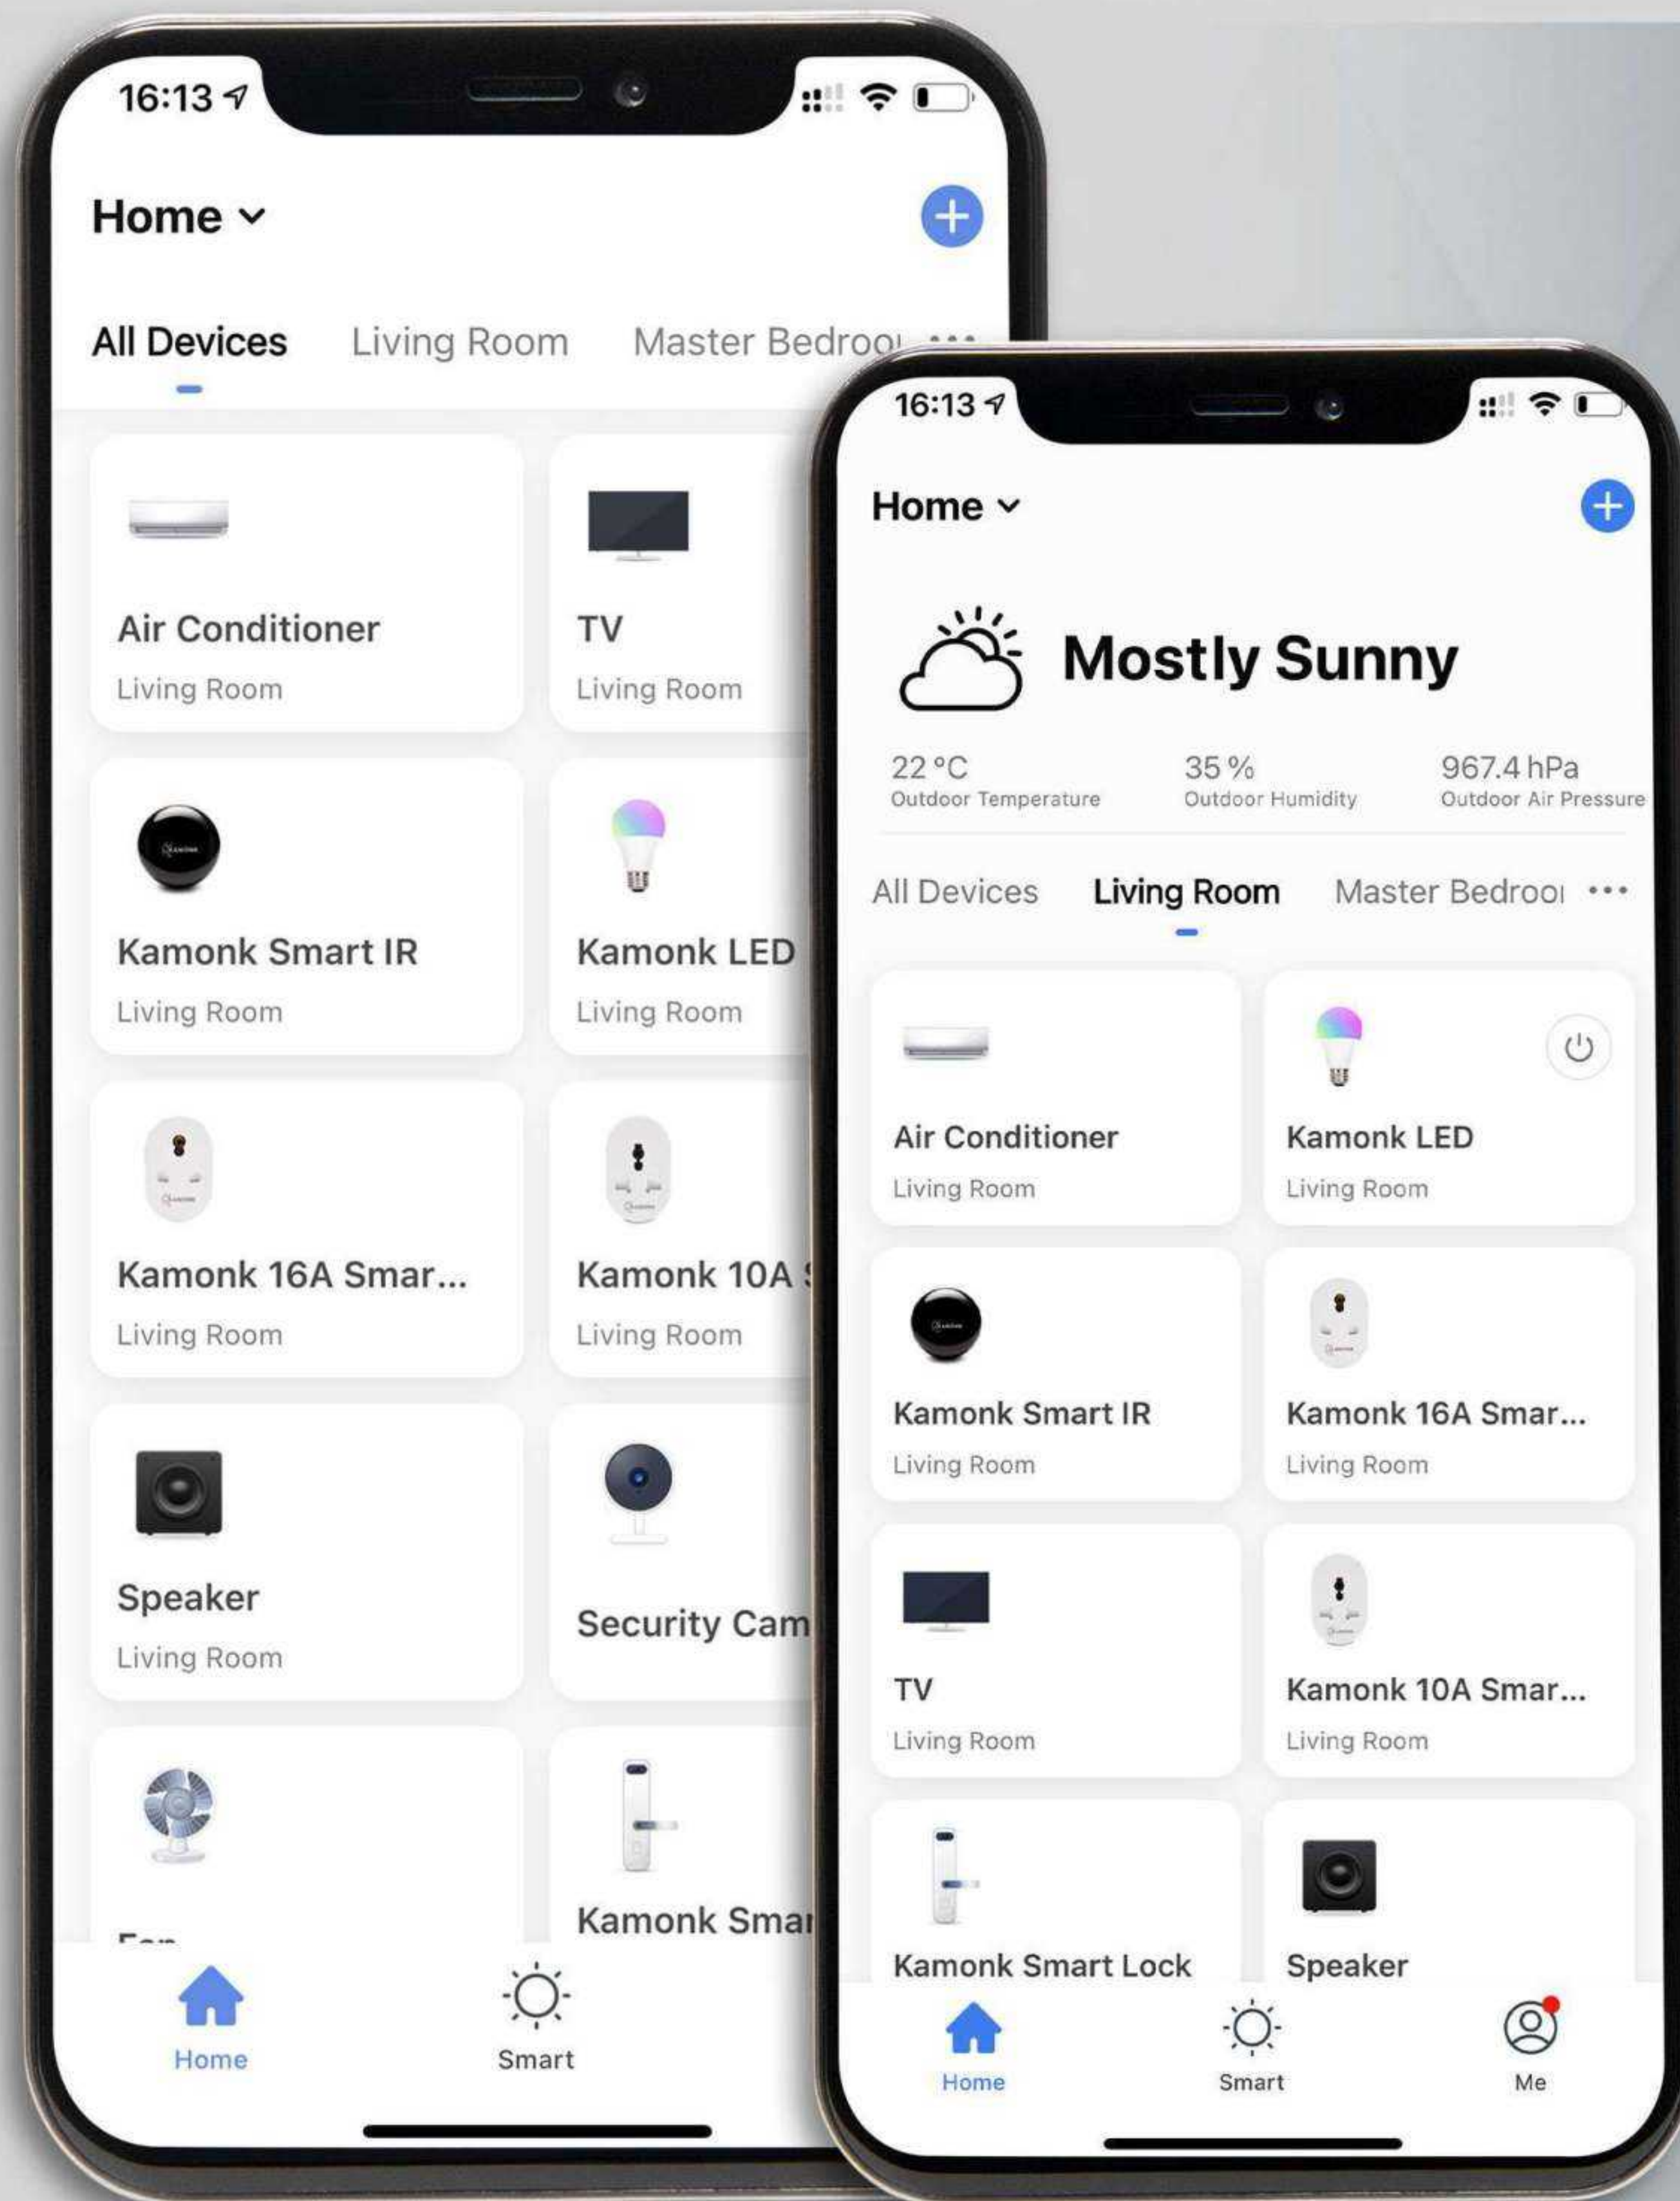

KAMONK SMART REMOTE FEATURES

Unlimited Smart and Automation Features

Create unlimited smart scenarios and customizations with the Kamonk App. Customize settings according to your schedules or the weather, the locations or when other devices turn on/off.

Family Sharing

Create distinct places like 'home' and 'office' along with their locations. Create further rooms with their type and smart devices under them.

Geofencing

Setup a task on basis of change of location (leaving/arriving home). E.g. Turn off AC automatically when you leave home.

Smart Scenes

Set various customized scenes according to their routine using the Kamonk App, i.e., set scene to 'Party Time' and set 'switch all speakers on'. Create any ambience mood, i.e., Movie Nights, Party, Study Scene or Office Hours.

KAMONK SMART TOUCH CONTROL PANEL

KAMONK APP (IoT)

MOBILE CONTROL YOUR DEVICES

Control devices from anywhere in the world using Kamonk App

IoT TECHNOLOGY

All devices are connected to each other through Kamonk app over Wi-Fi