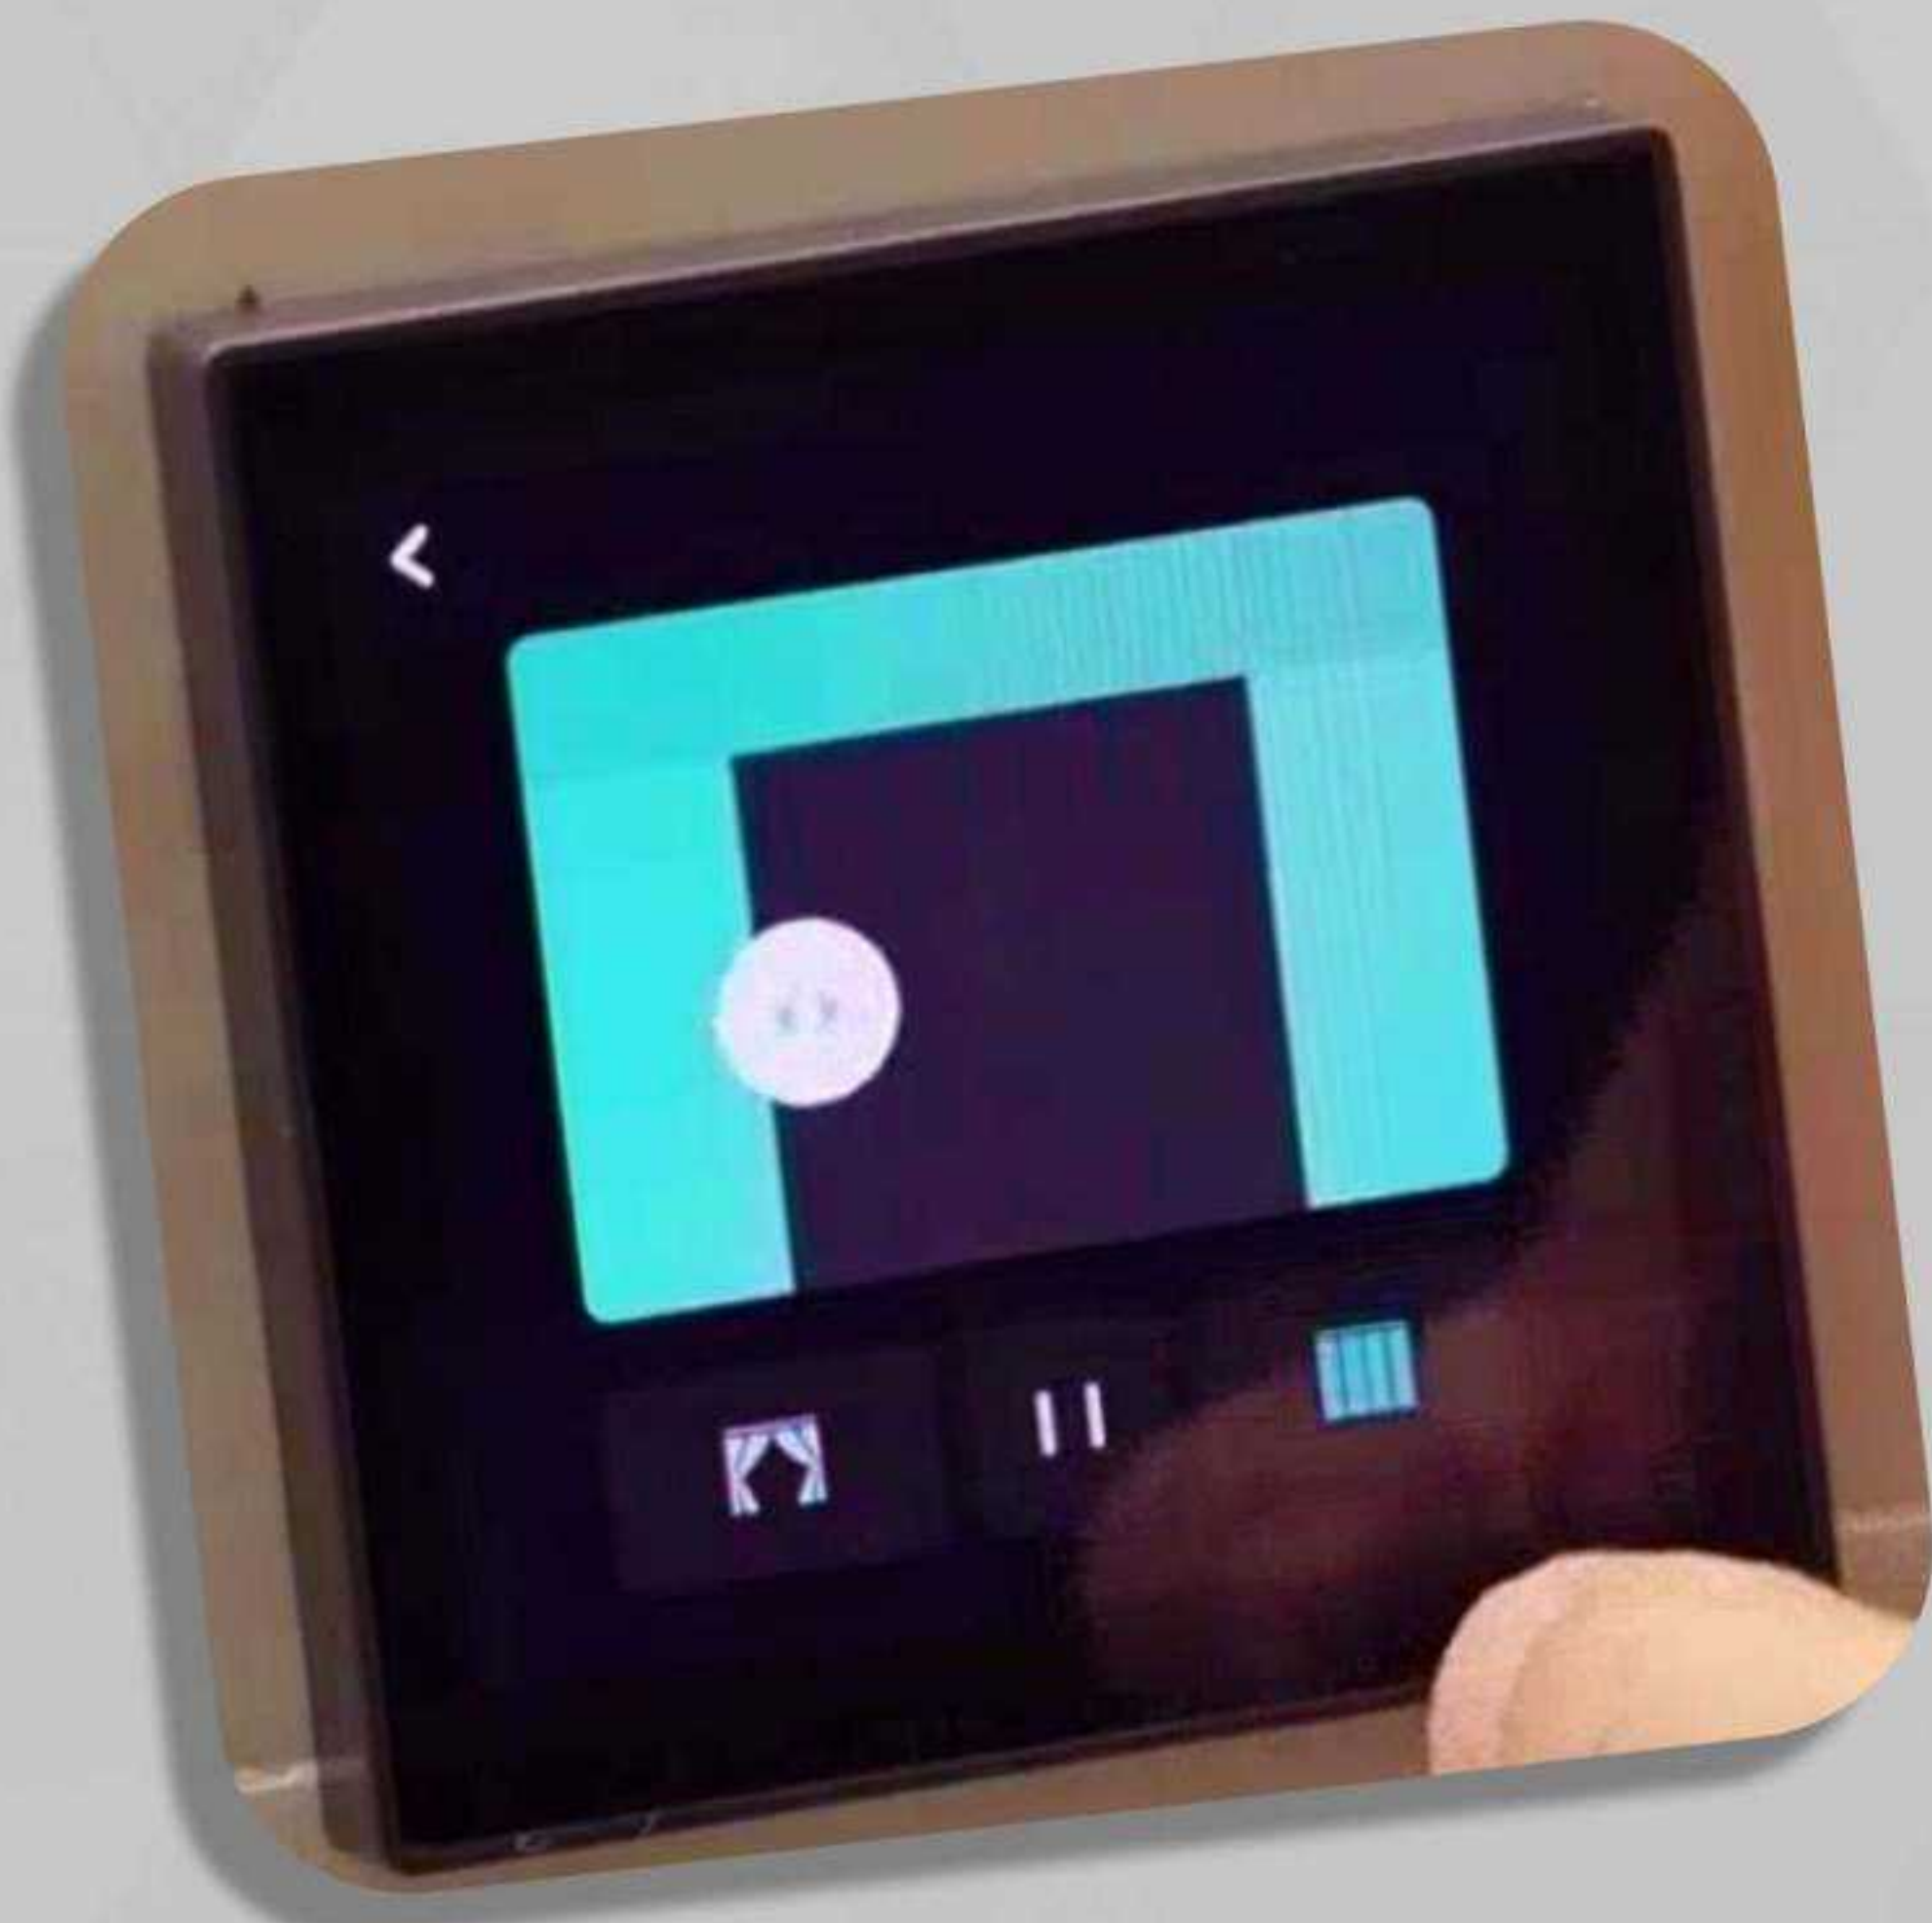

KAMONK SMART REMOTE FEATURES

Unlimited Smart and Automation Features

Create unlimited smart scenarios and customizations with the Kamonk App. Customize settings according to your schedules or the weather, the locations or when other devices turn on/off.

Family Sharing

Create distinct places like 'home' and 'office' along with their locations. Create further rooms with their type and smart devices under them.

Geofencing

Setup a task on basis of change of location (leaving/arriving home). E.g. Turn off AC automatically when you leave home.

Smart Scenes

Set various customized scenes according to their routine using the Kamonk App, i.e., set scene to 'Party Time' and set 'switch all speakers on'. Create any ambience mood, i.e., Movie Nights, Party, Study Scene or Office Hours.

KAMONK SMART TOUCH CONTROL PANEL

KAMONK APP (IoT)

MOBILE CONTROL YOUR DEVICES

Control devices from anywhere in the world using Kamonk App

IoT TECHNOLOGY

All devices are connected to each other through Kamonk app over Wi-Fi