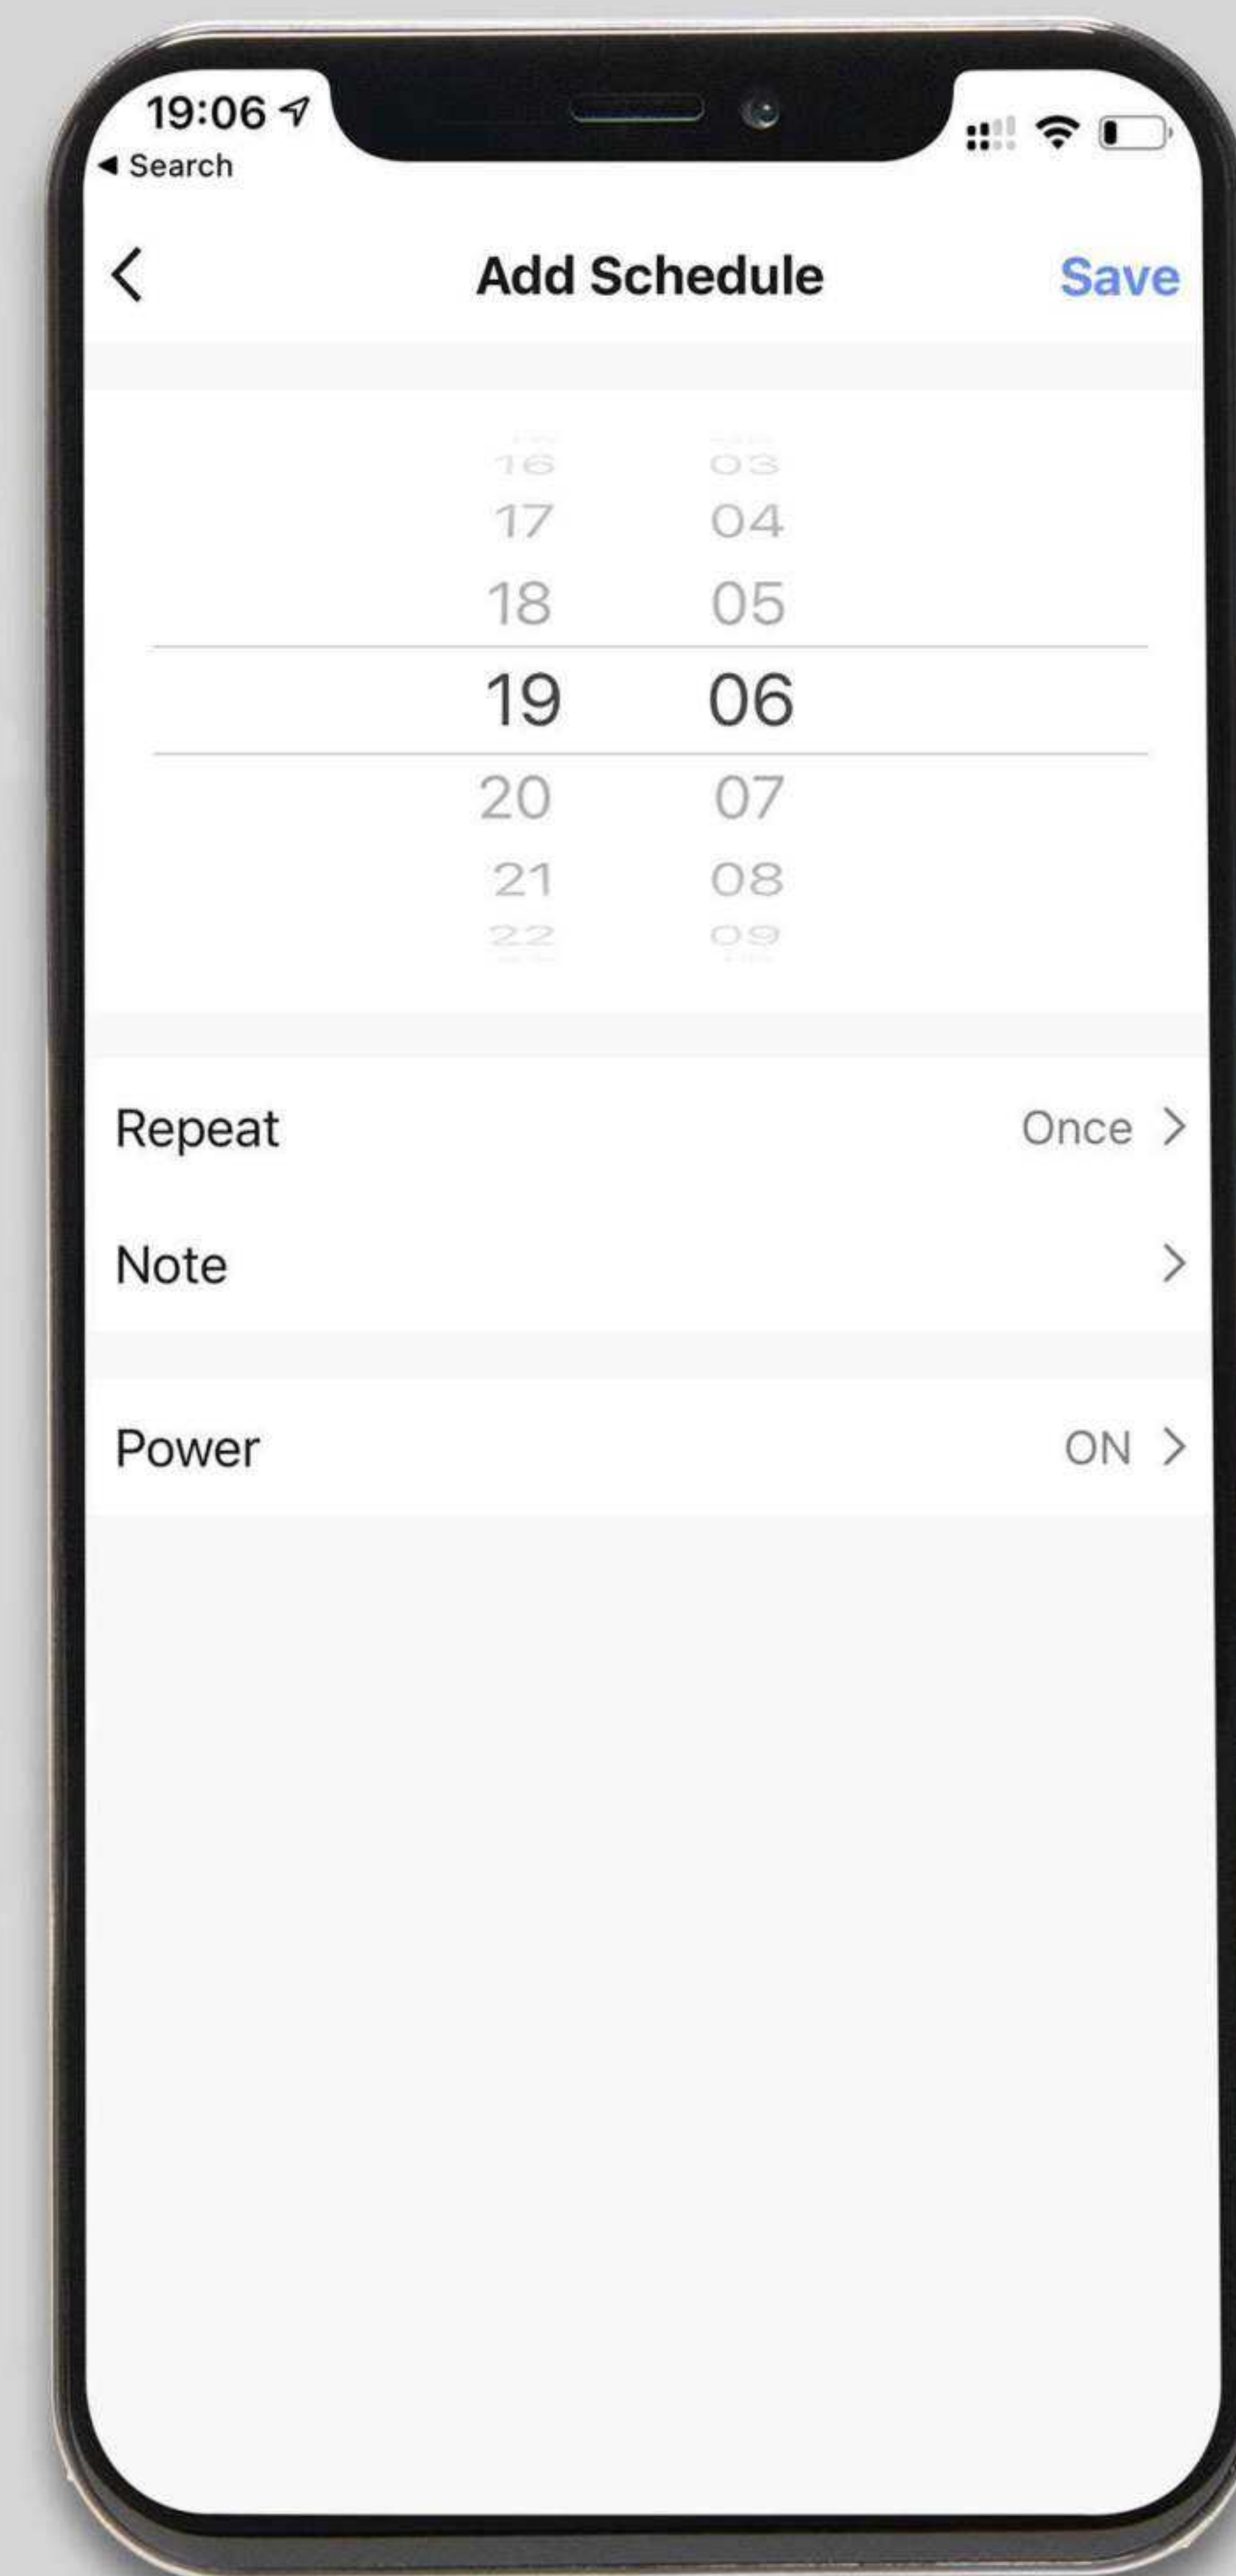

Home : All Devices, Master Bedroom, Kid's Room, Sangeeta's Room, Kitchen, Dining

Office : Director's Room, Associate Hall, Pantry

REAL-TIME NOTIFICATIONS AND MONITORING

SET AND SCHEDULE TIMERS

Create tasks for the Smart Devices to do. E.g. Geyser on all weekdays at 7 am and automatically off at 8 am. Heater automatically off in one hour.