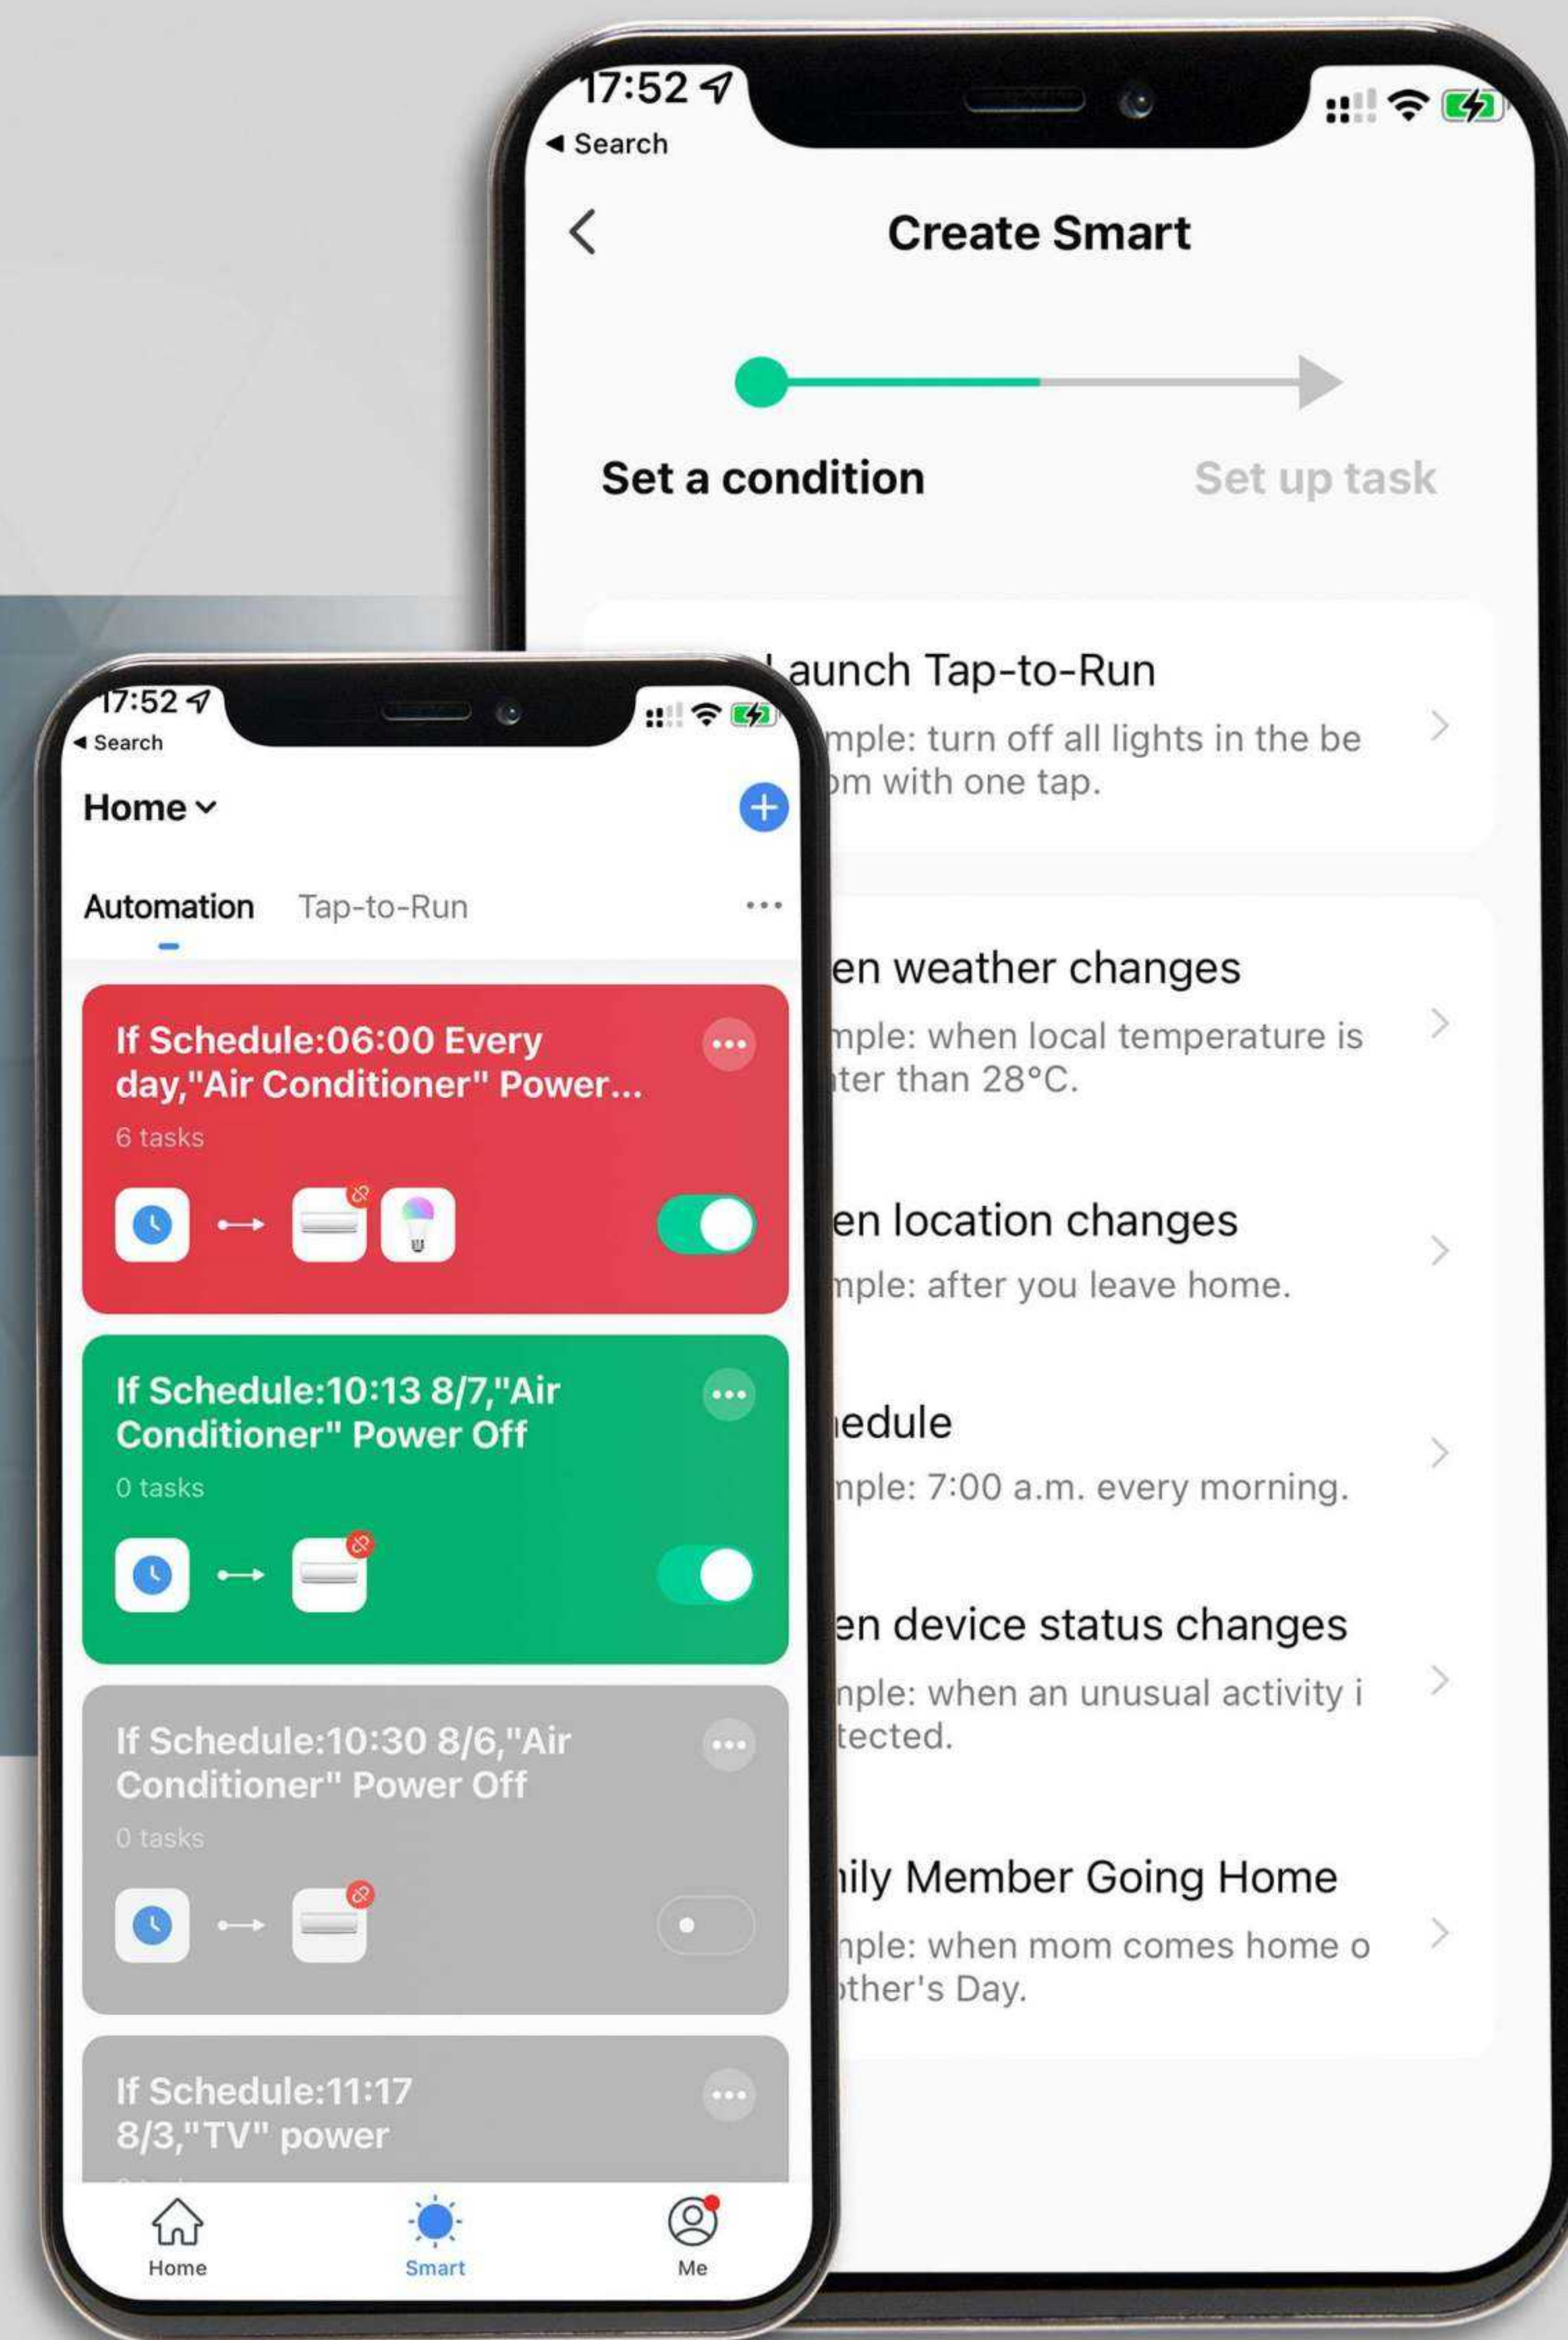

CREATE AUTOMATIONS/SMART TASKS

Create unlimited smart scenarios and automations with the Kamonk App, i.e, customize settings according to your schedules, the weather, when other devices turn on/off, etc.