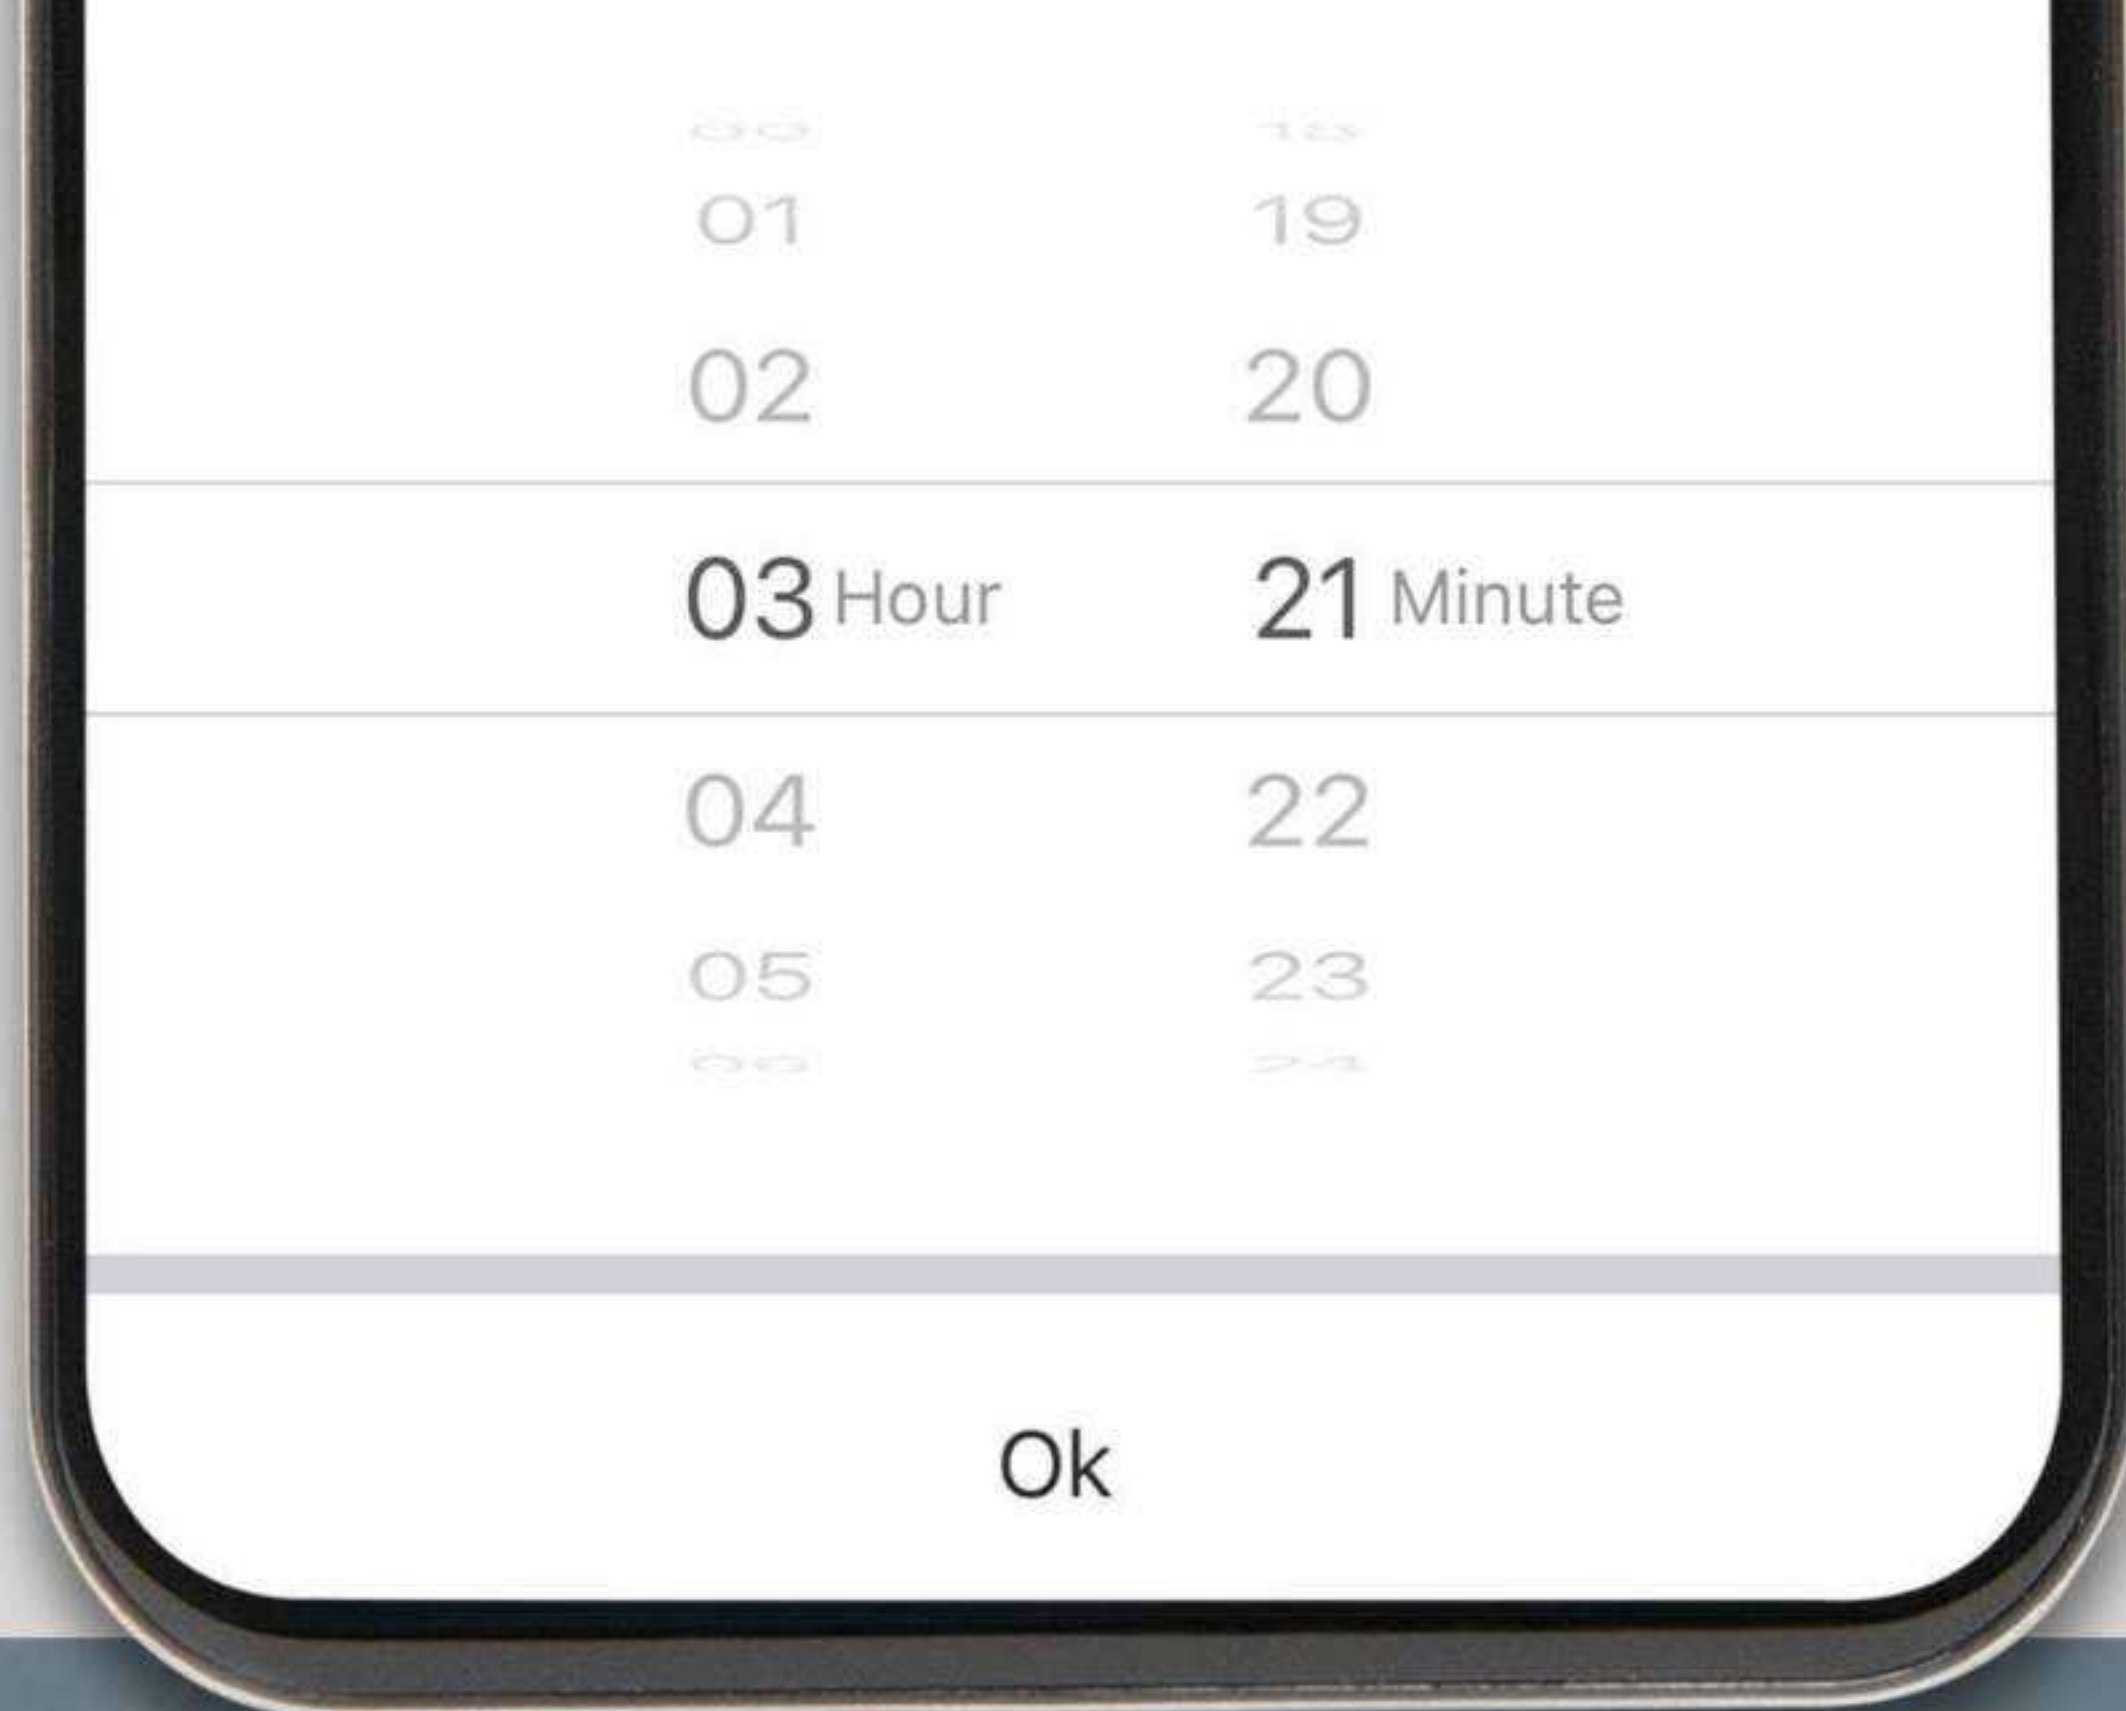

KAMONK SMART TOUCH CONTROL PANEL

KAMONK APP (IoT)

MOBILE CONTROL YOUR DEVICES

Control devices from anywhere in the world using Kamonk App

IoT TECHNOLOGY

All devices are connected to each other through Kamonk app over Wi-Fi

DEVICE AND HOME SHARING WITH OTHER APP USER

Add members to a particular home in Kamonk App. They can now access all smart devices in that home.

EASY MANAGEMENT OF DEVICES AND HOMES

Further, categorise rooms along with their type and then smart devices under each other. E.g. user X.

Home : All Devices, Master Bedroom, Kid's Room, Sangeeta's Room, Kitchen, Dining

Office : Director's Room, Associate Hall, Pantry

REAL-TIME NOTIFICATIONS AND MONITORING

SET AND SCHEDULE TIMERS

Create tasks for the Smart Devices to do. E.g. Geyser on all weekdays at 7 am and automatically off at 8 am. Heater automatically off in one hour.