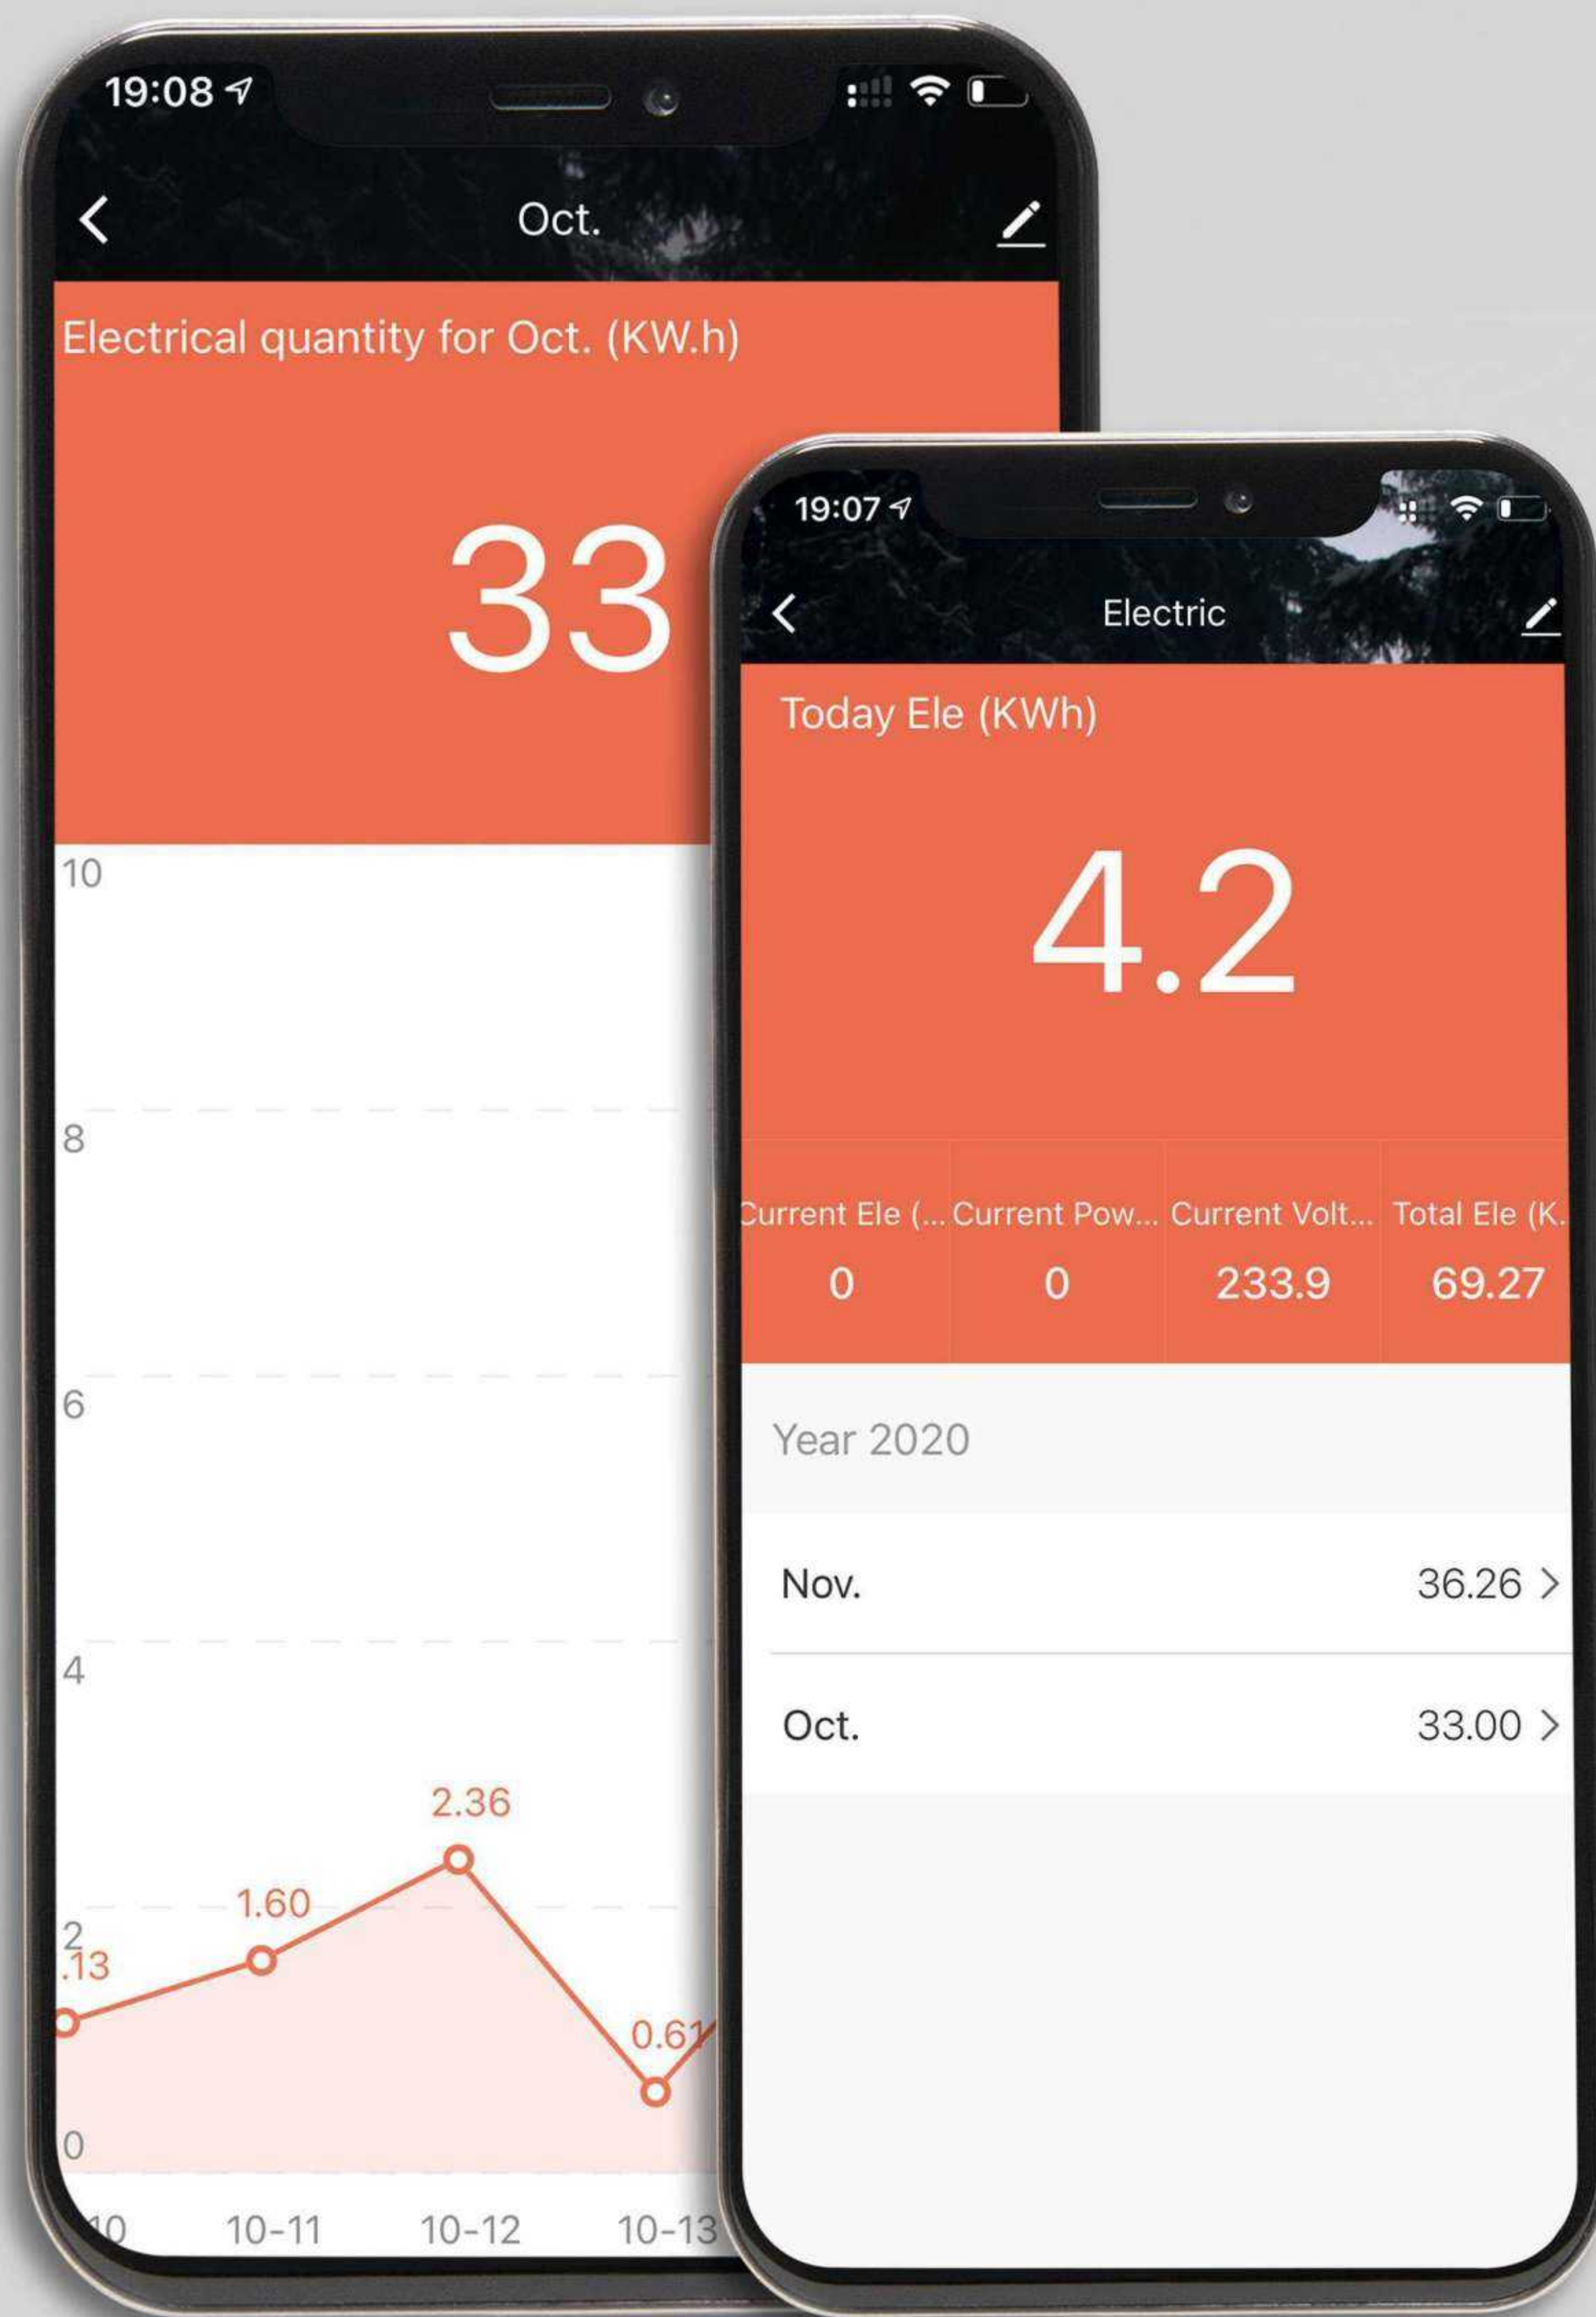

TRACK ELECTRICITY COMSUMPTION WITH SMART PLUGS

Track electricity consumption live/daily/monthly along with reports and charts made for you.