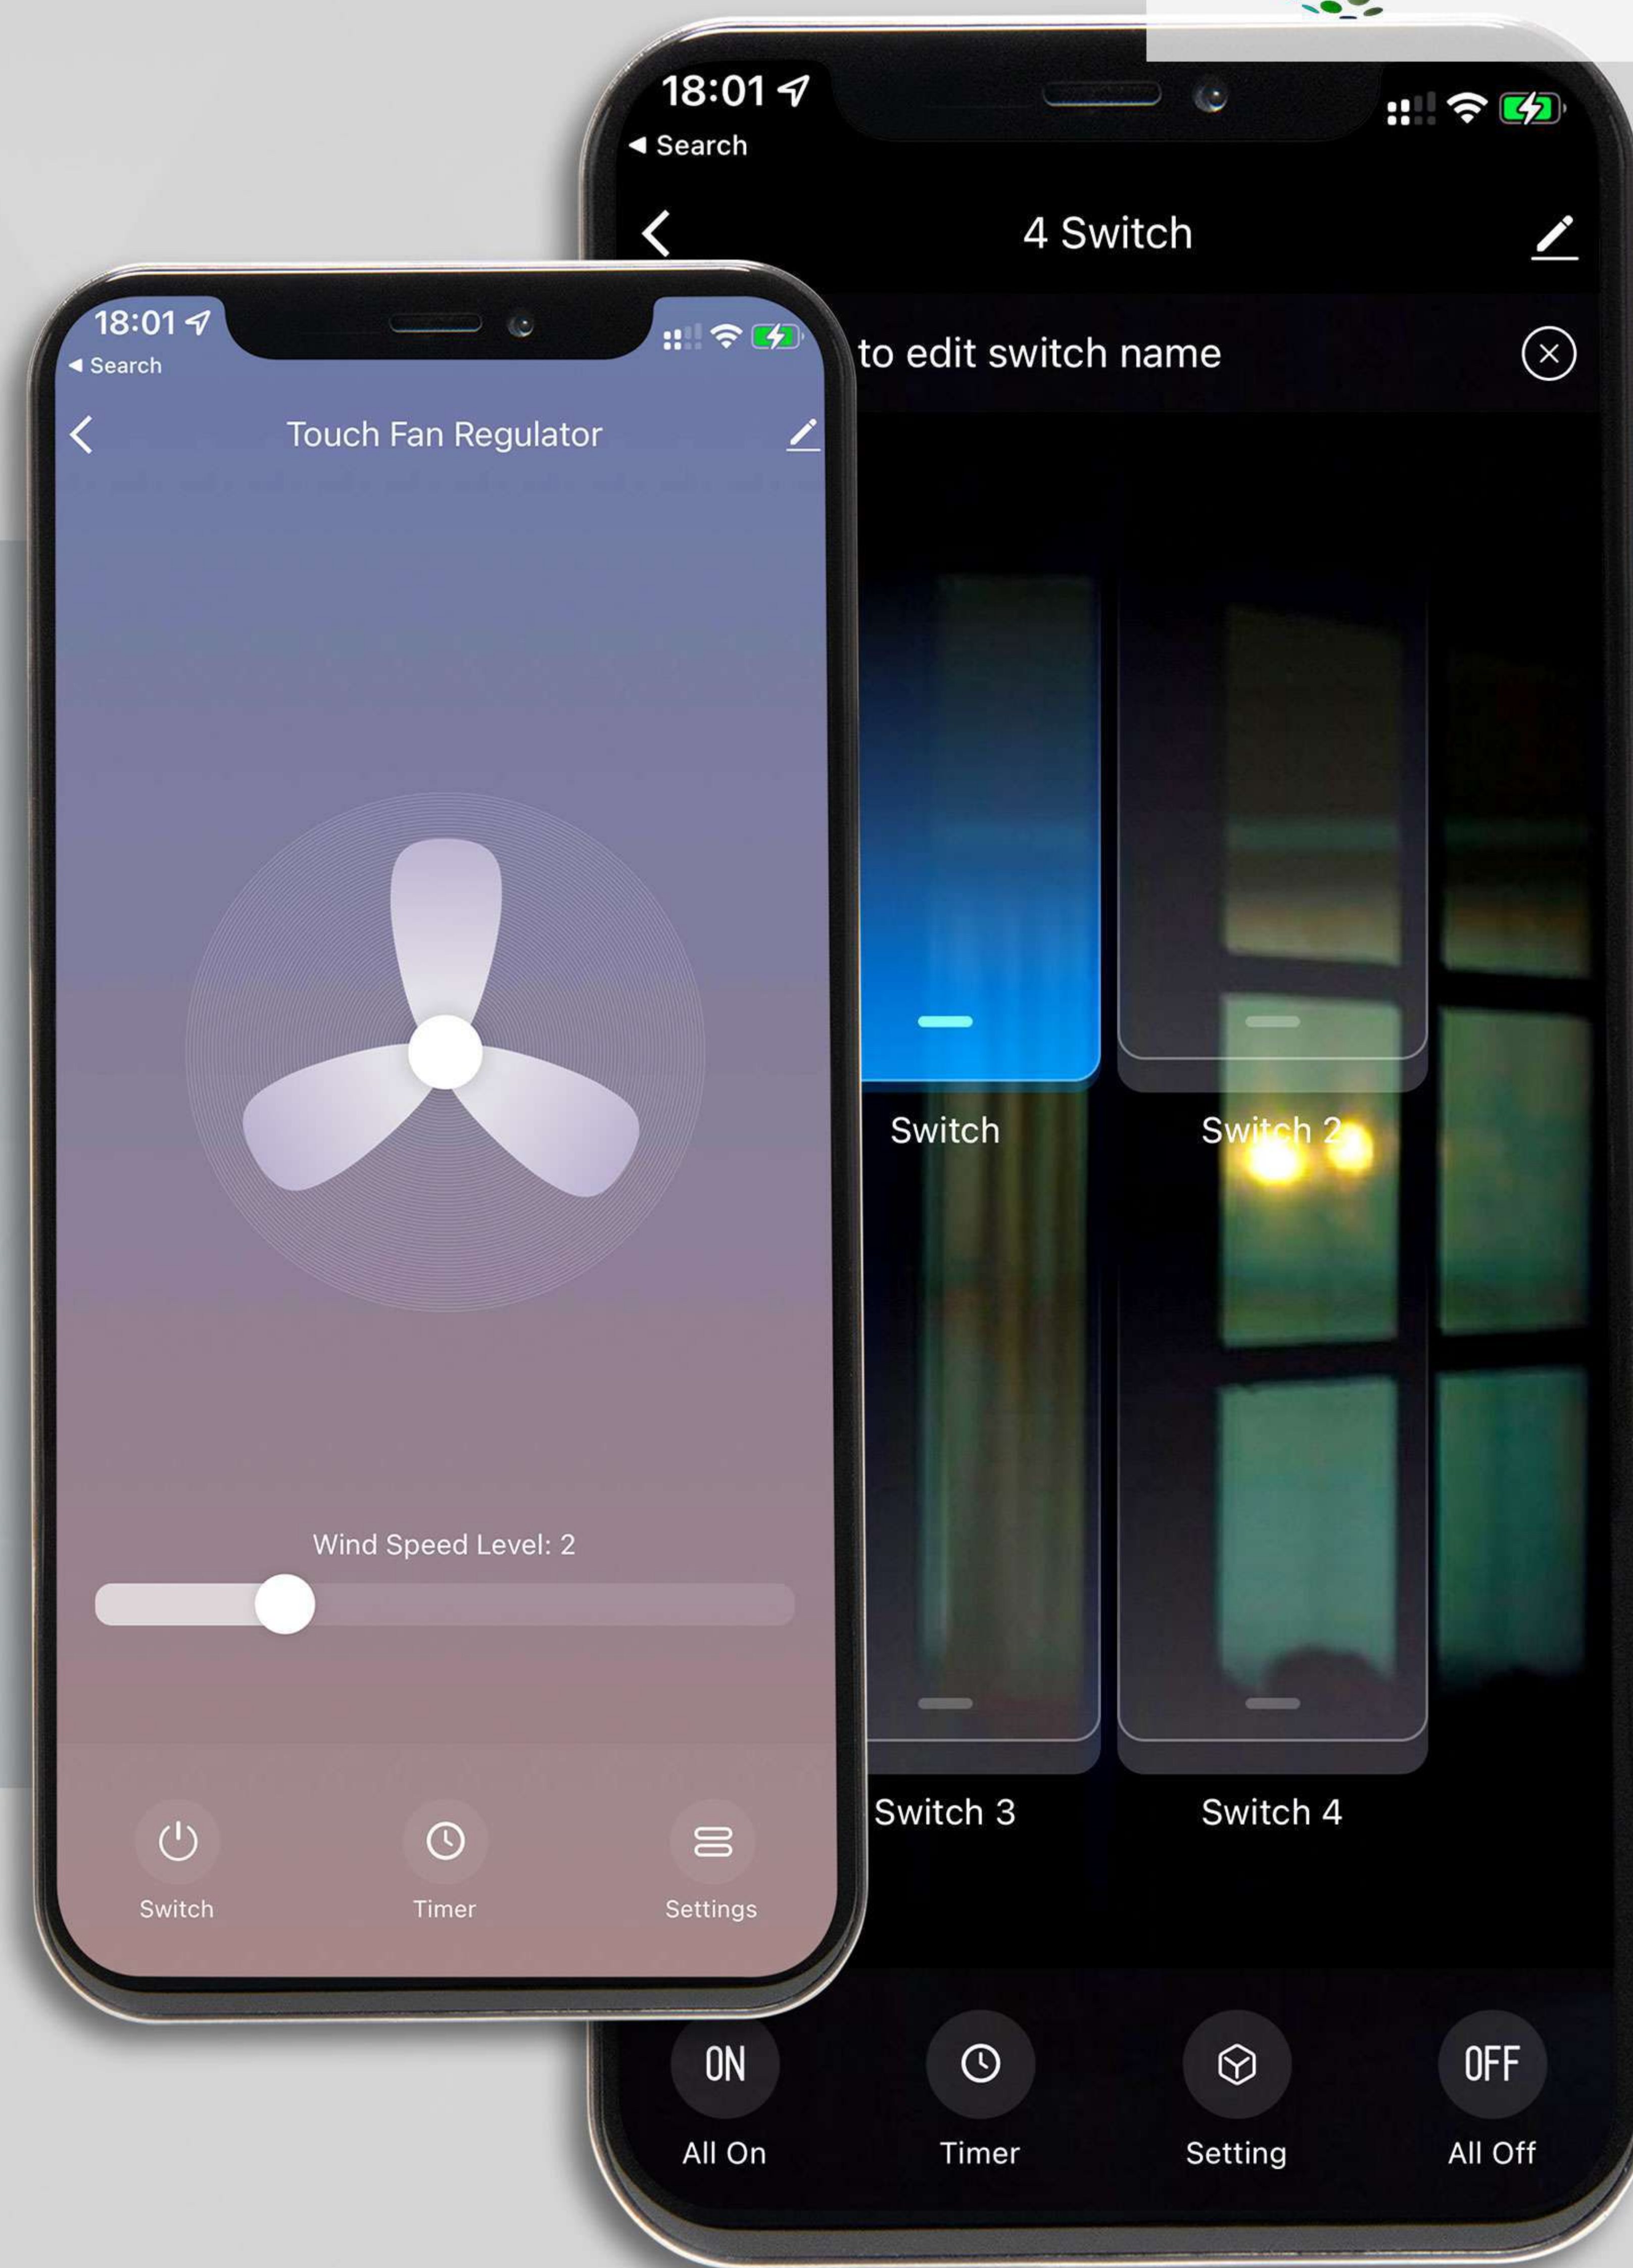

The app contains features such as dimming, music, Biorhythm Scenes, etc. for easy customization.

MAKES NON-SMART APPLIANCES SMART

Use devices such as Kamonk Smart Plug and Universal Remote to turn on non-smart devices smart.

No need of an electrician- they are easy to install and easy-to-use.

GROUP CONTROL OF DEVICES POSSIBLE

Group various similar devices to control them together. E.g. Control on/off, Brightness, Colour, etc of all smart bulbs by making a group in Kamonk App.

CREATE AUTOMATIONS/SMART TASKS

Create unlimited smart scenarios and automations with the Kamonk App, i.e, customize settings according to your schedules, the weather, when other devices turn on/off, etc.

TRACK ELECTRICITY COMSUMPTION WITH SMART PLUGS

Track electricity consumption live/daily/monthly along with reports and charts made for you.

CONTROL YOUR SWITCHES BOTH ONLINE AND OFFLINE

Control your switch offline via manual touch,
as well as online through Kamonk App,
Alexa, Google Assistant and Siri Shortcuts.