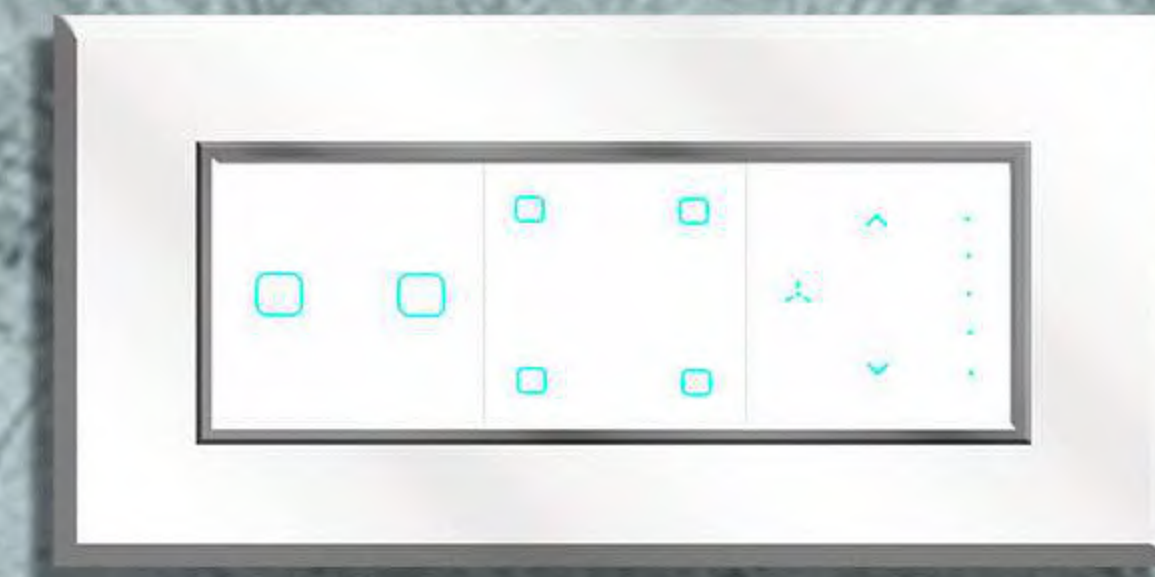

4 Gang Switch

6A/Gang, LED lights,
ceiling lights, charging
cables, tv, computer, etc

Fan Regulator

Doorbell Switch (Non-Smart)

Dimmer Switch

Curtain Switch

MODULAR SMART TOUCH SWITCH GALLERY

SMART SWITCH BOARD