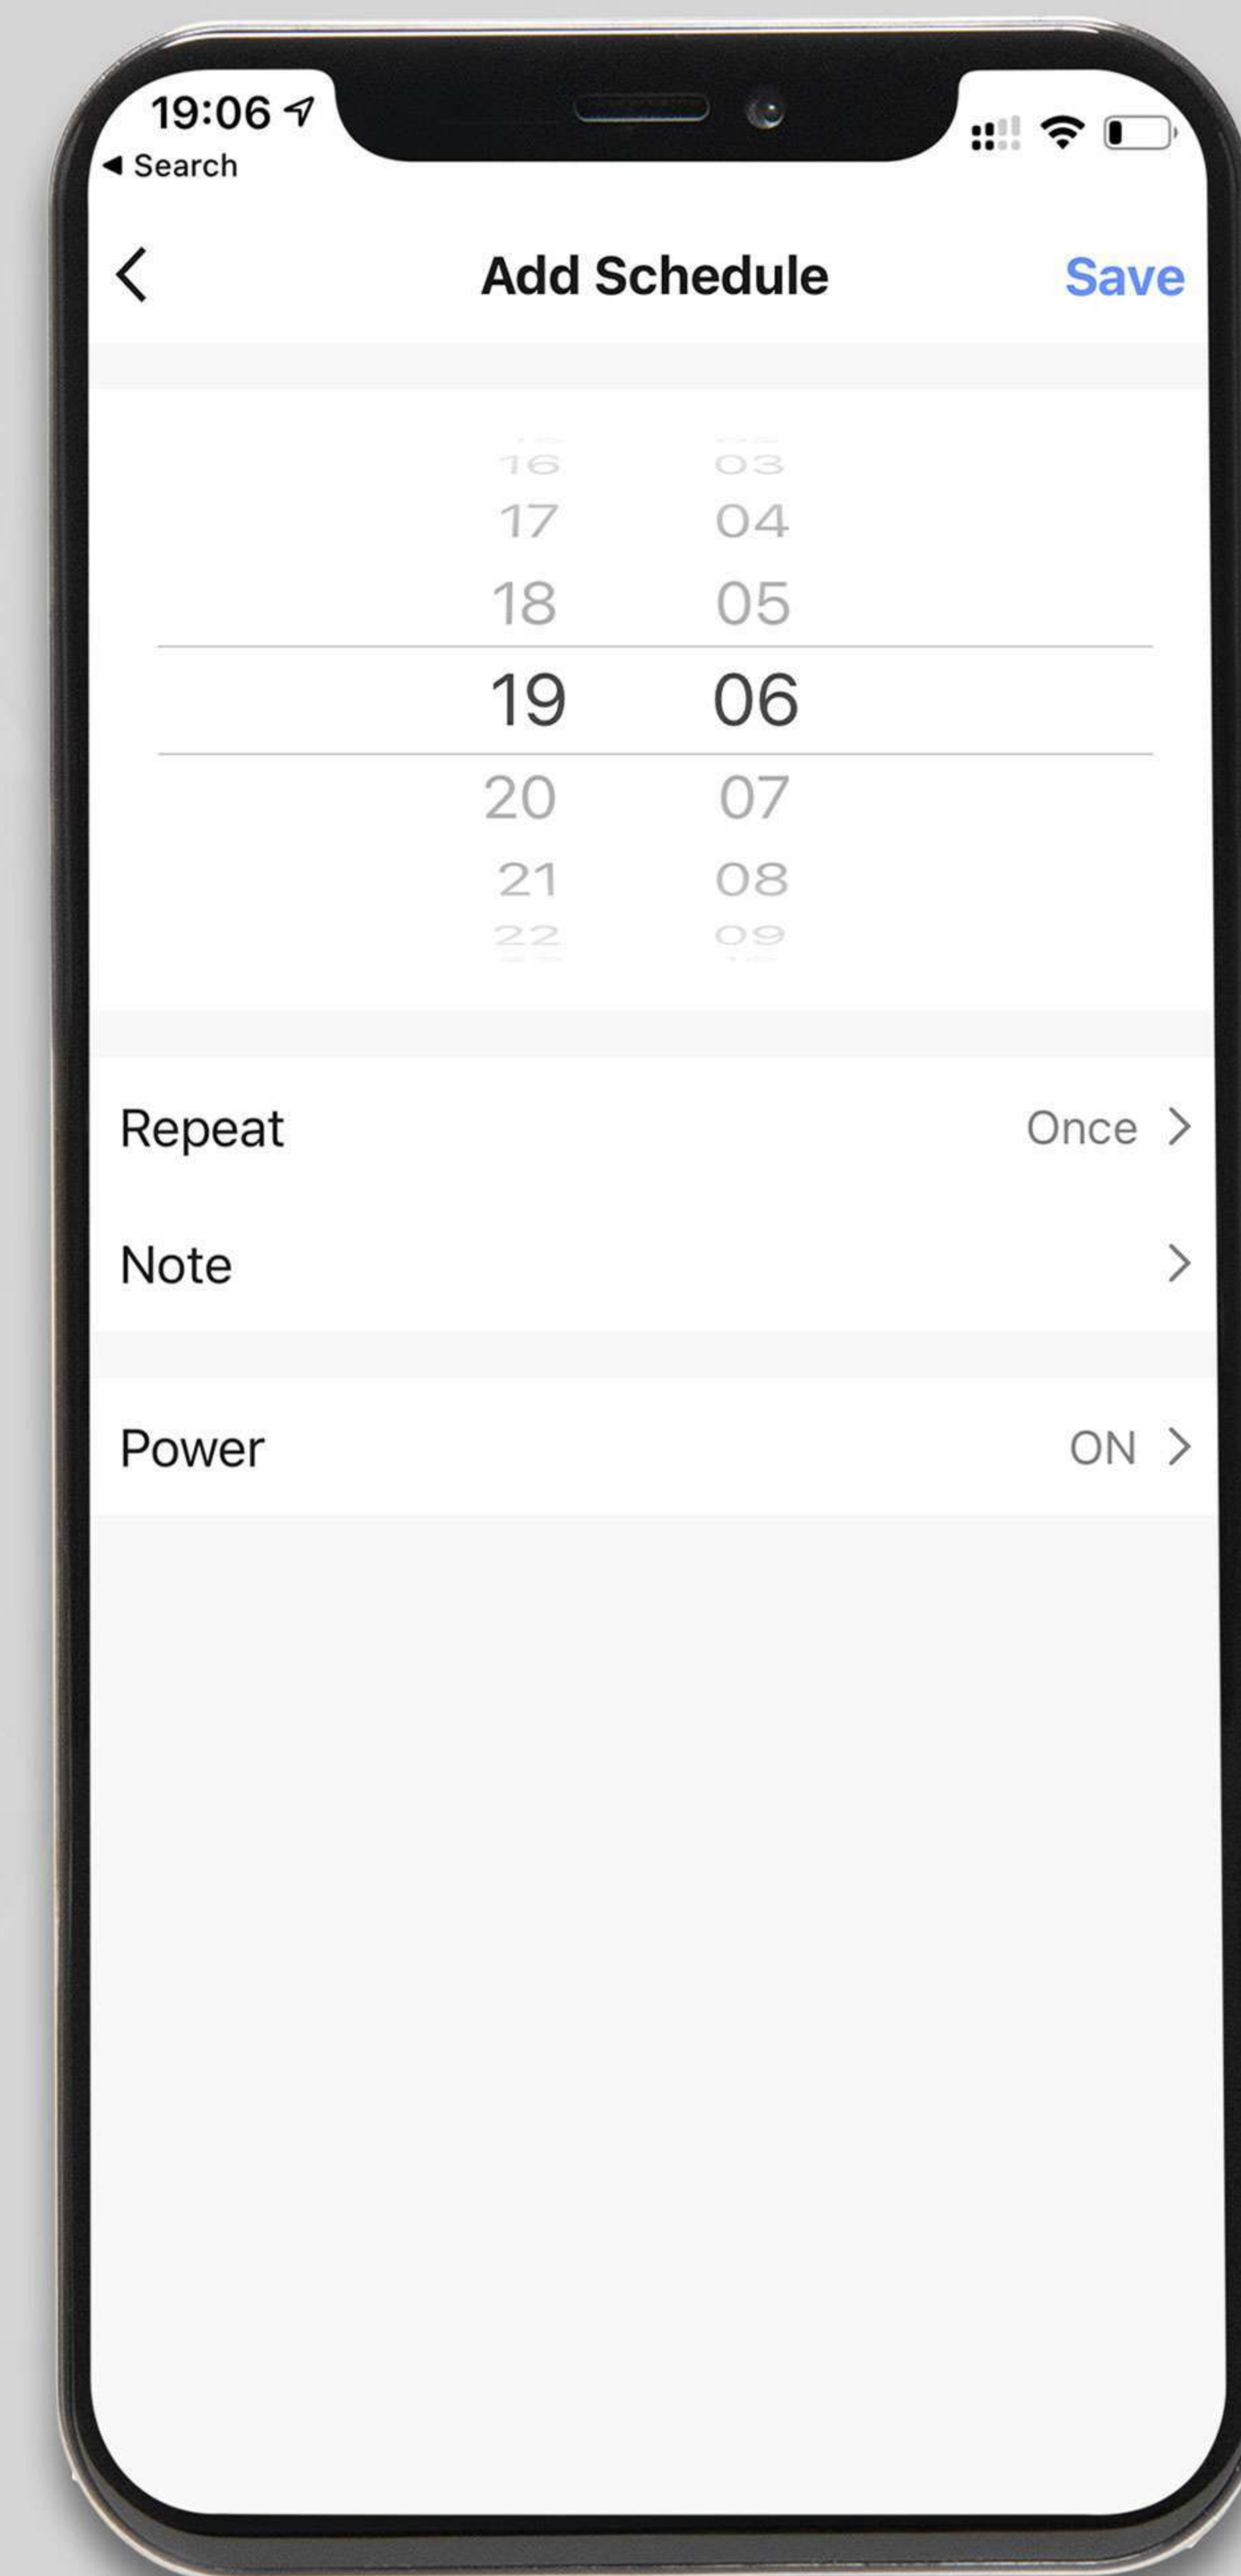

Home : All Devices, Master Bedroom, Kid's Room, Sangeeta's Room, Kitchen, Dining

Office : Director's Room, Associate Hall, Pantry

REAL-TIME NOTIFICATIONS AND MONITORING

SET AND SCHEDULE TIMERS

Create tasks for the Smart Devices to do. E.g. Geyser on all weekdays at 7 am and automatically off at 8 am. Heater automatically off in one hour.