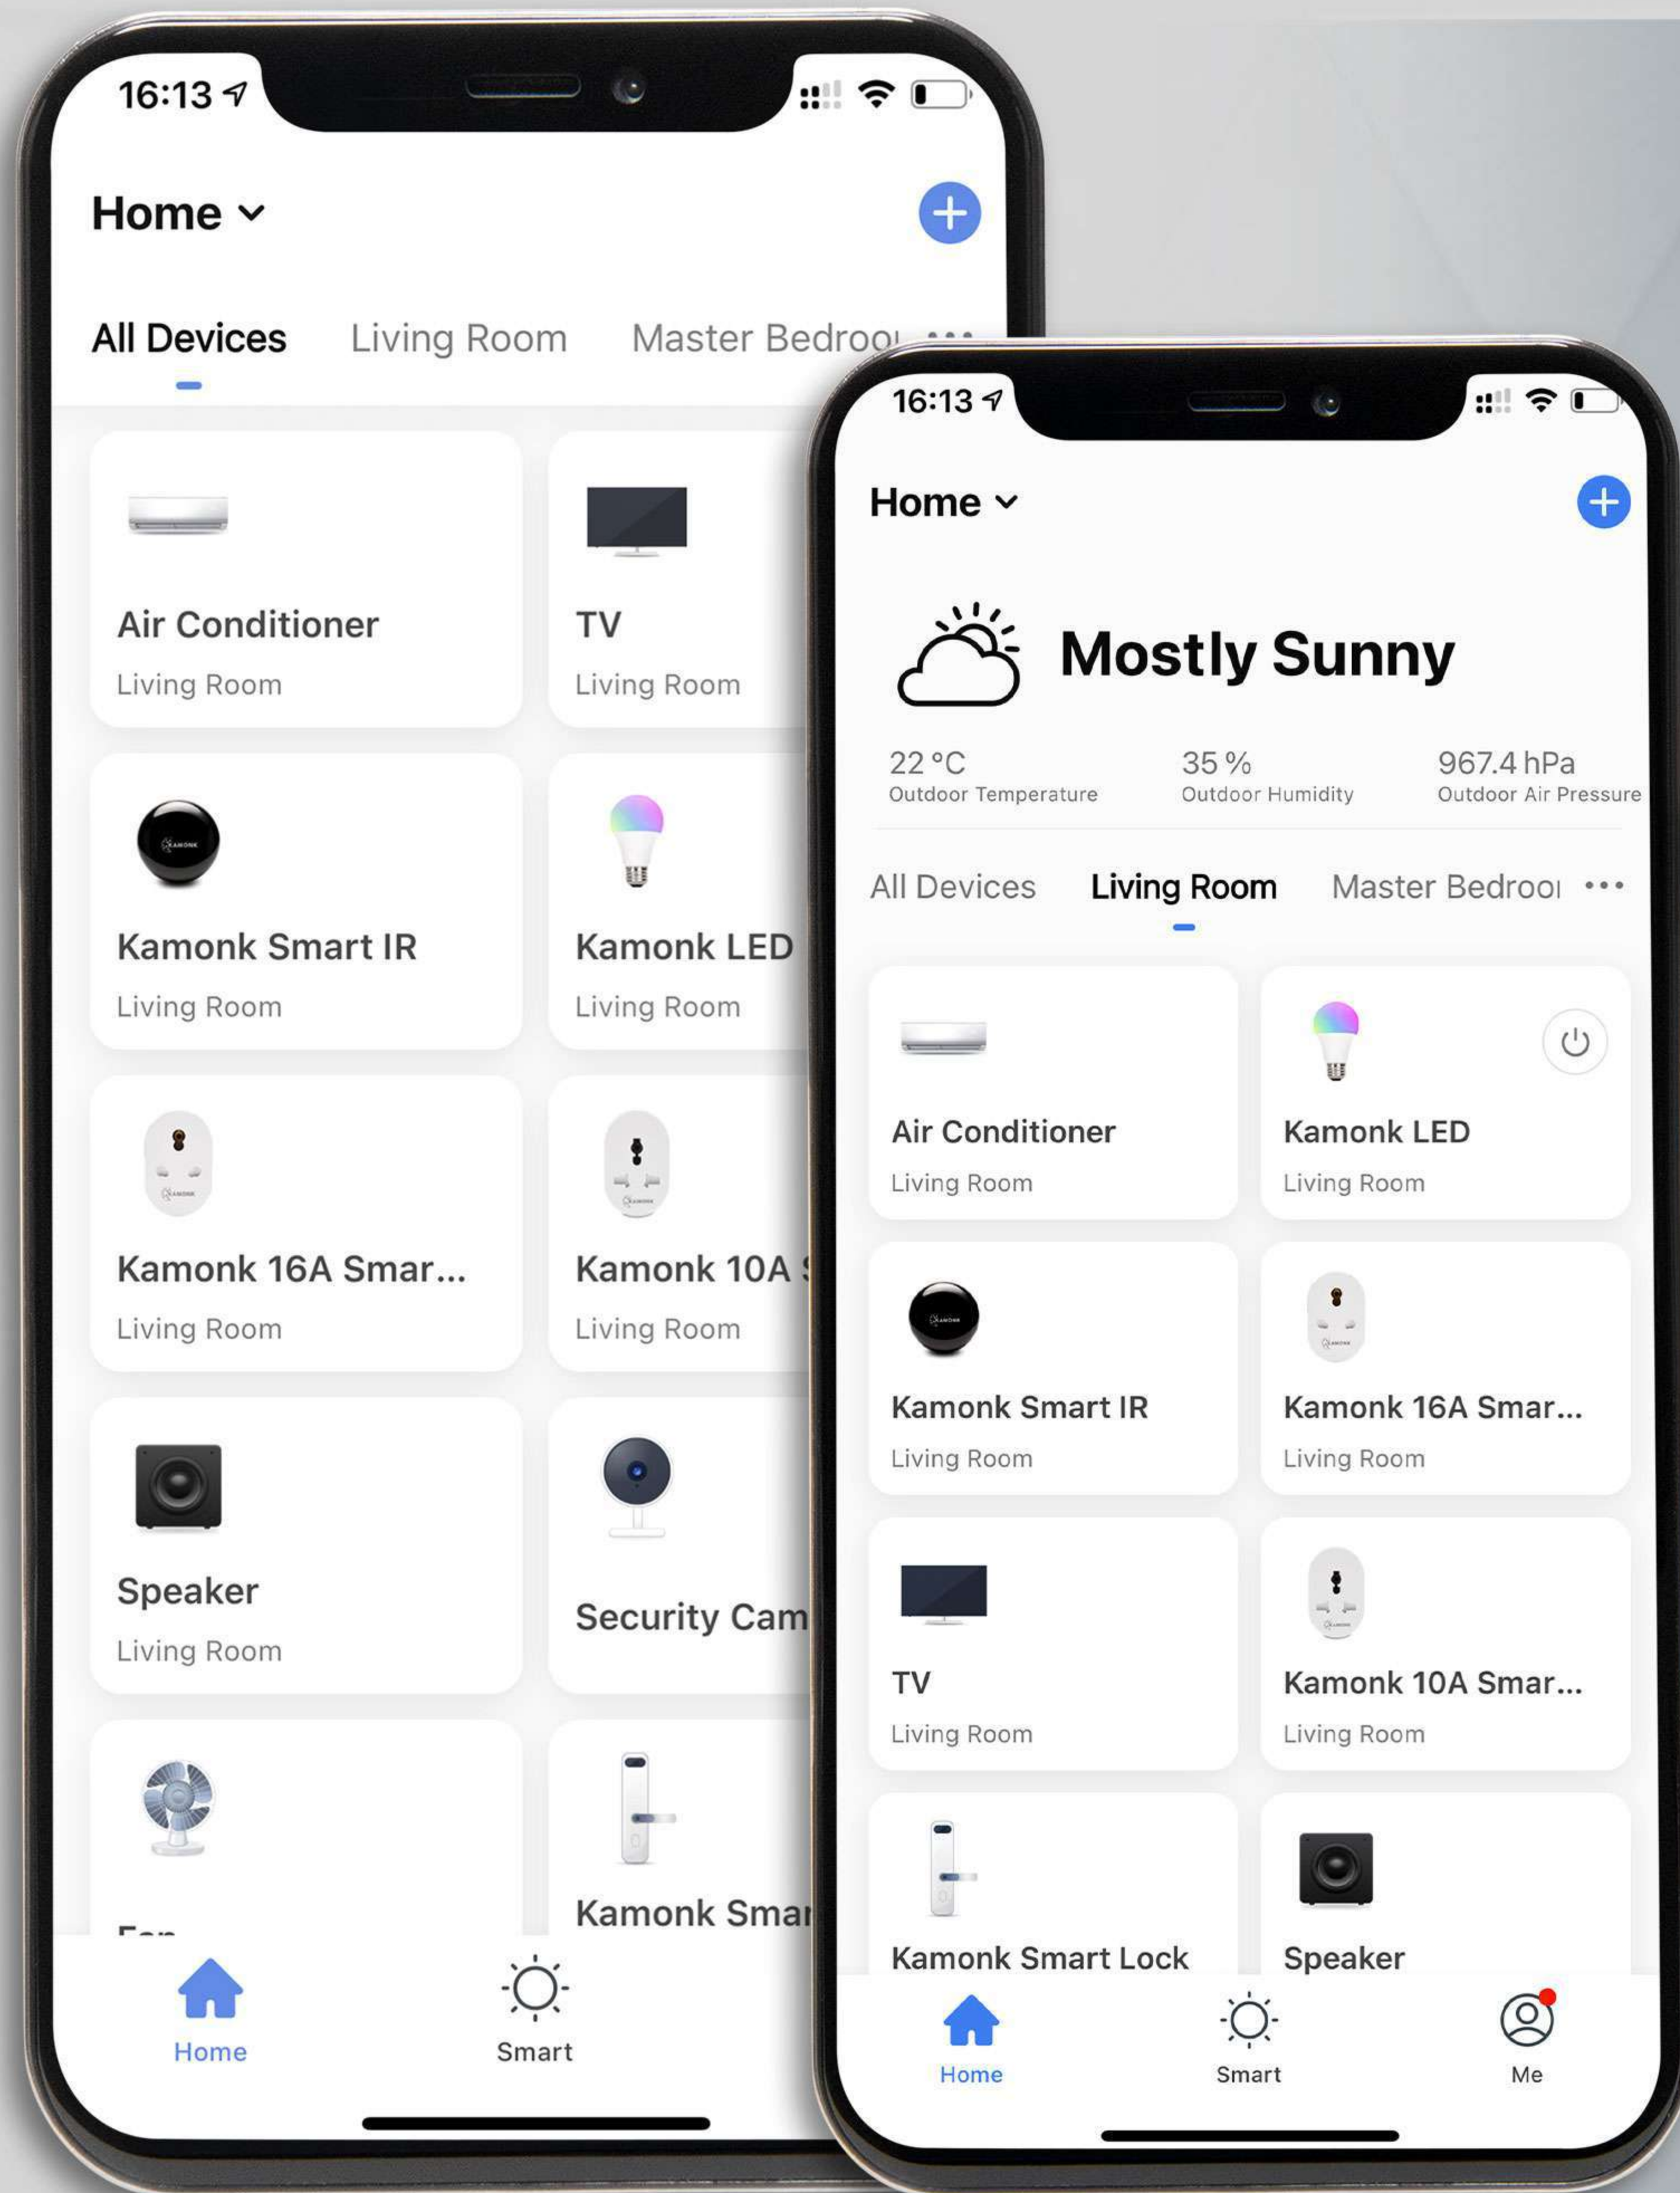

Family Sharing

Create distinct places like 'home' and 'office' along with their locations. Create further rooms with their type and smart devices under them.

Geofencing

Setup a task on basis of change of location (leaving/arriving home). E.g. Turn off AC automatically when you leave home.

Smart Scenes

Set various customized scenes according to their routine using the Kamonk App, i.e., set scene to 'Party Time' and set 'switch all speakers on'. Create any ambience mood, i.e., Movie Nights, Party, Study Scene or Office Hours.

KAMONK SMART TOUCH CONTROL PANEL

KAMONK APP (IoT)

MOBILE CONTROL YOUR DEVICES

Control devices from anywhere in the world using Kamonk App

IoT TECHNOLOGY

All devices are connected to each other through Kamonk app over Wi-Fi

DEVICE AND HOME SHARING WITH OTHER APP USER

Add members to a particular home in Kamonk App. They can now access all smart devices in that home.

EASY MANAGEMENT OF DEVICES AND HOMES

Further, categorise rooms along with their type and then smart devices under each other. E.g. user X.