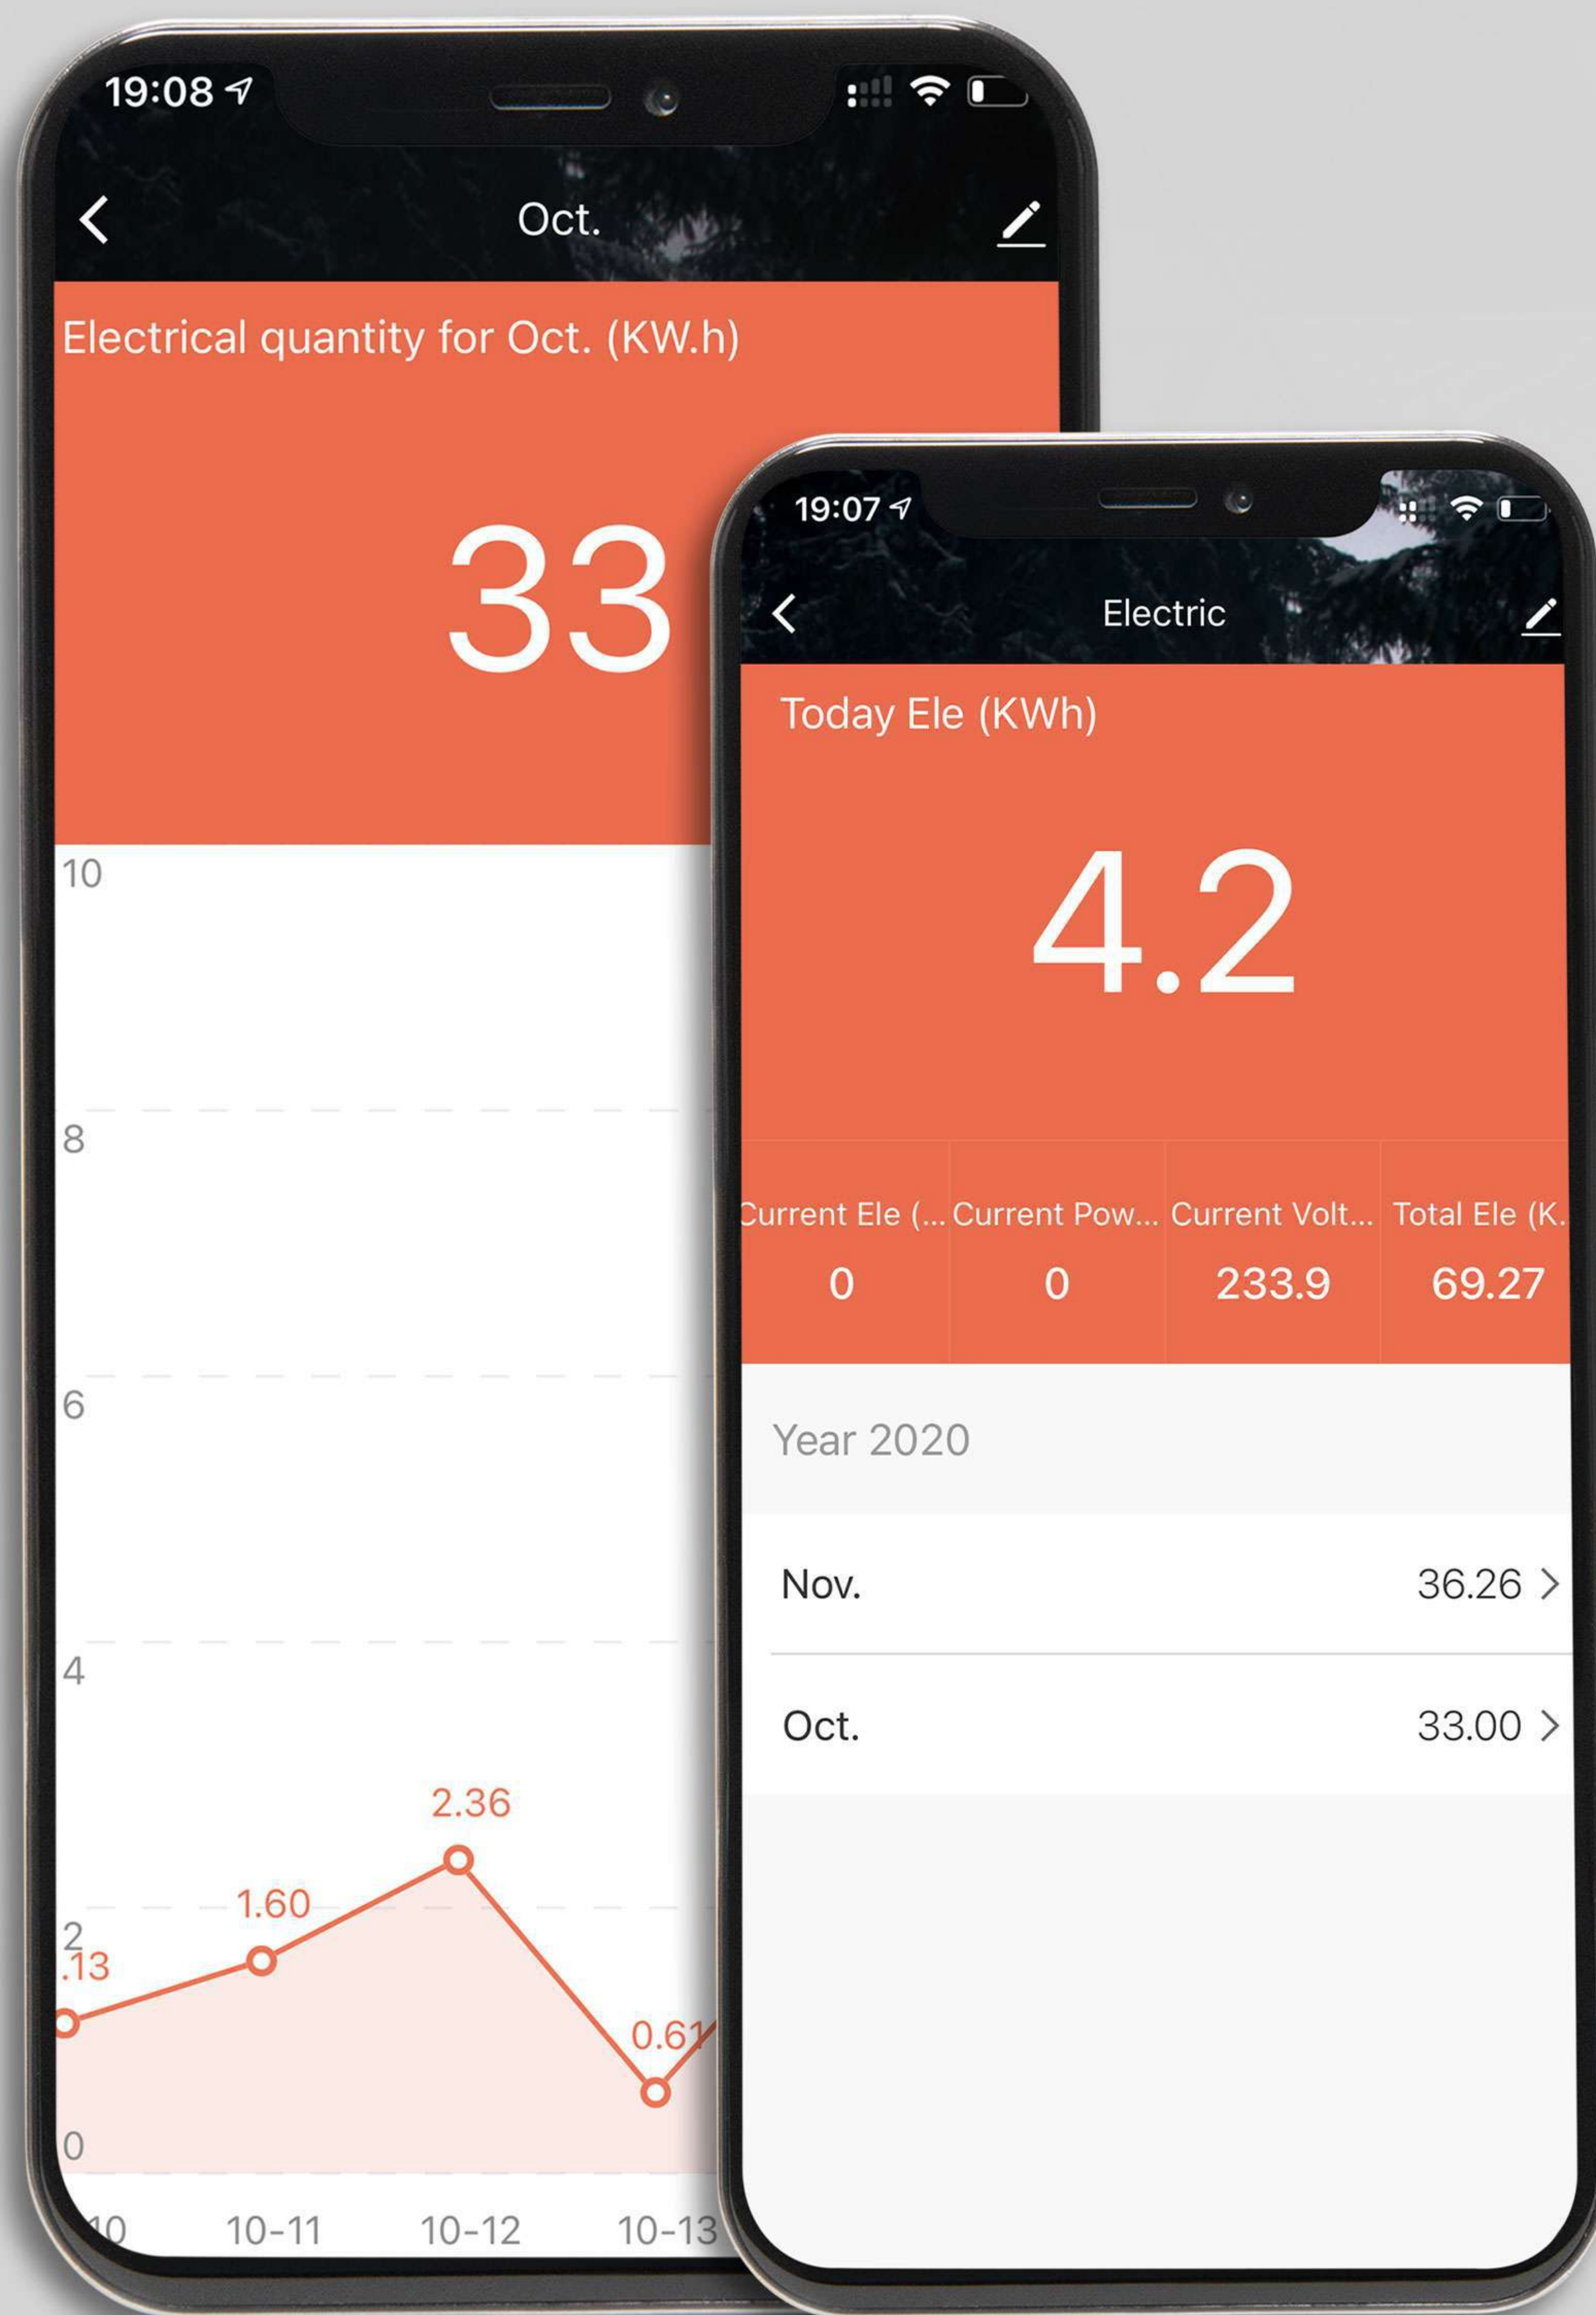

TRACK ELECTRICITY COMSUMPTION WITH SMART PLUGS

Track electricity consumption live/daily/monthly along with reports and charts made for you.

CONTROL YOUR SWITCHES BOTH ONLINE AND OFFLINE

Control your switch offline via manual touch,
as well as online through Kamonk App,
Alexa, Google Assistant and Siri Shortcuts.