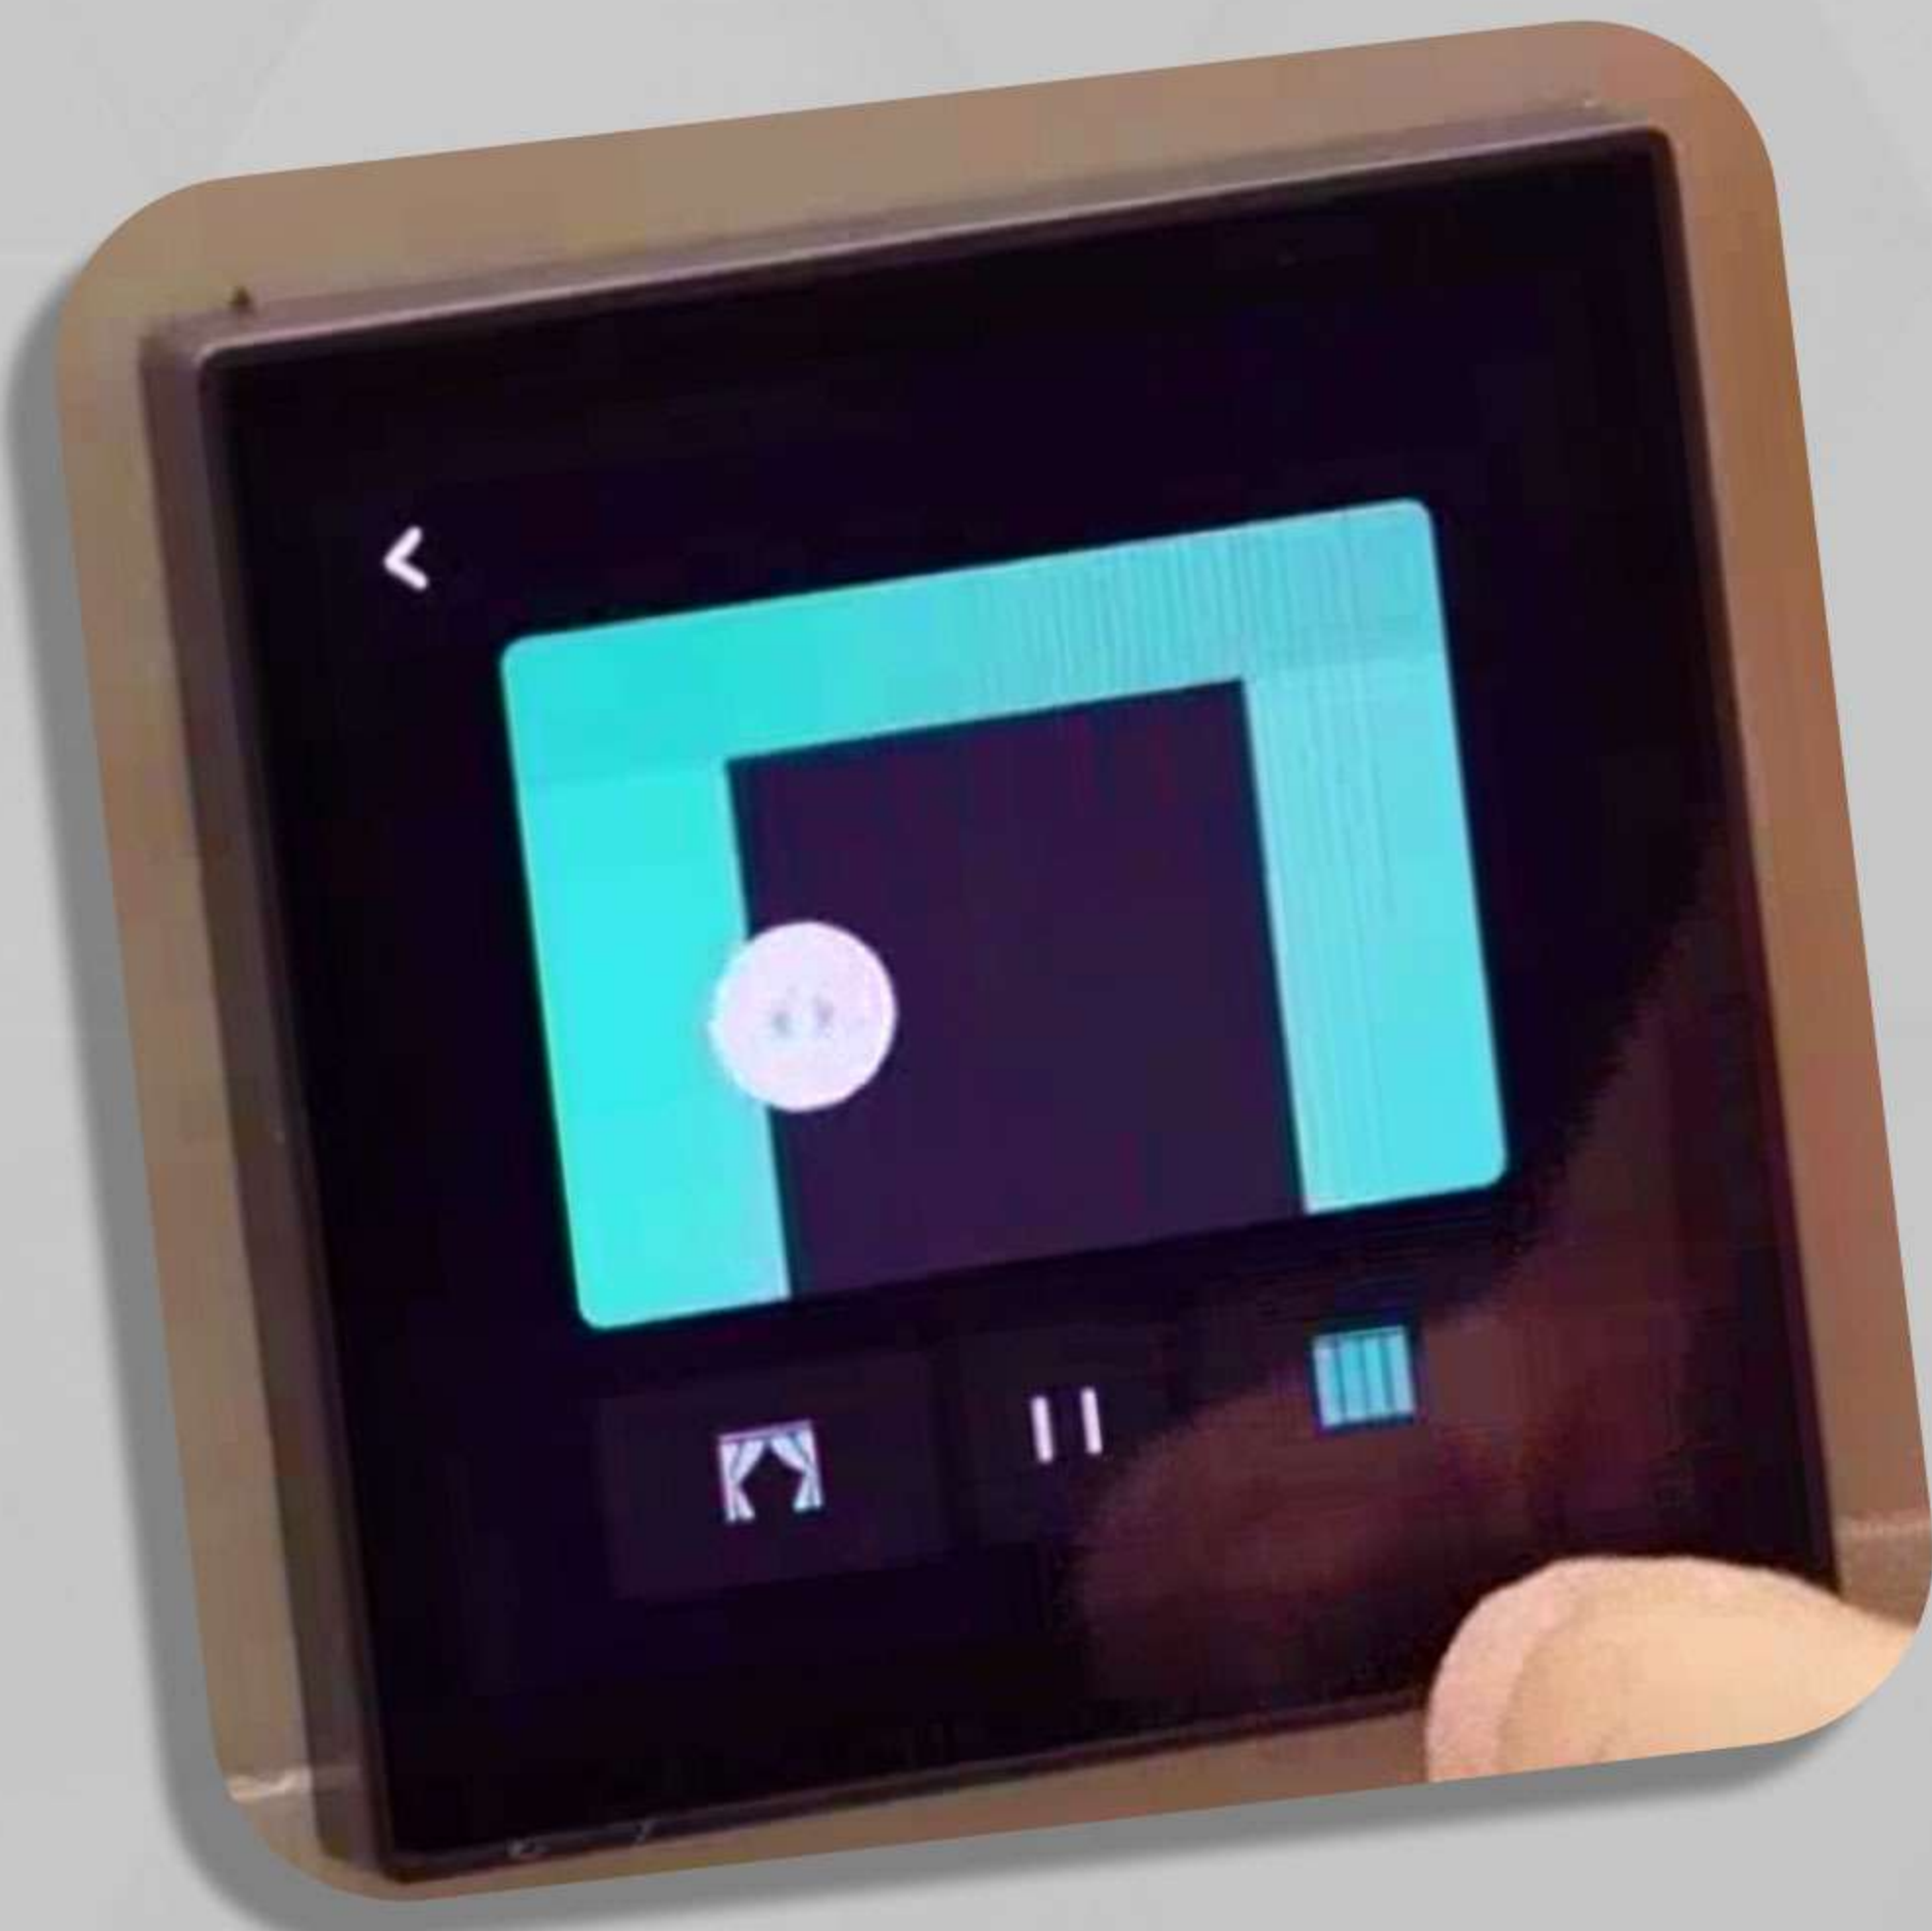

KAMONK SMART REMOTE FEATURES

Unlimited Smart and Automation Features

Create unlimited smart scenarios and customizations with the Kamonk App. Customize settings according to your schedules or the weather, the locations or when other devices turn on/off.

Family Sharing

Create distinct places like 'home' and 'office' along with their locations. Create further rooms with their type and smart devices under them.

Geofencing

Setup a task on basis of change of location (leaving/arriving home). E.g. Turn off AC automatically when you leave home.

Smart Scenes

Set various customized scenes according to their routine using the Kamonk App, i.e., set scene to 'Party Time' and set 'switch all speakers on'. Create any ambience mood, i.e., Movie Nights, Party, Study Scene or Office Hours.

KAMONK SMART TOUCH CONTROL PANEL

KAMONK APP (IoT)

MOBILE CONTROL YOUR DEVICES

Control devices from anywhere in the world using Kamonk App

IoT TECHNOLOGY

All devices are connected to each other through Kamonk app over Wi-Fi