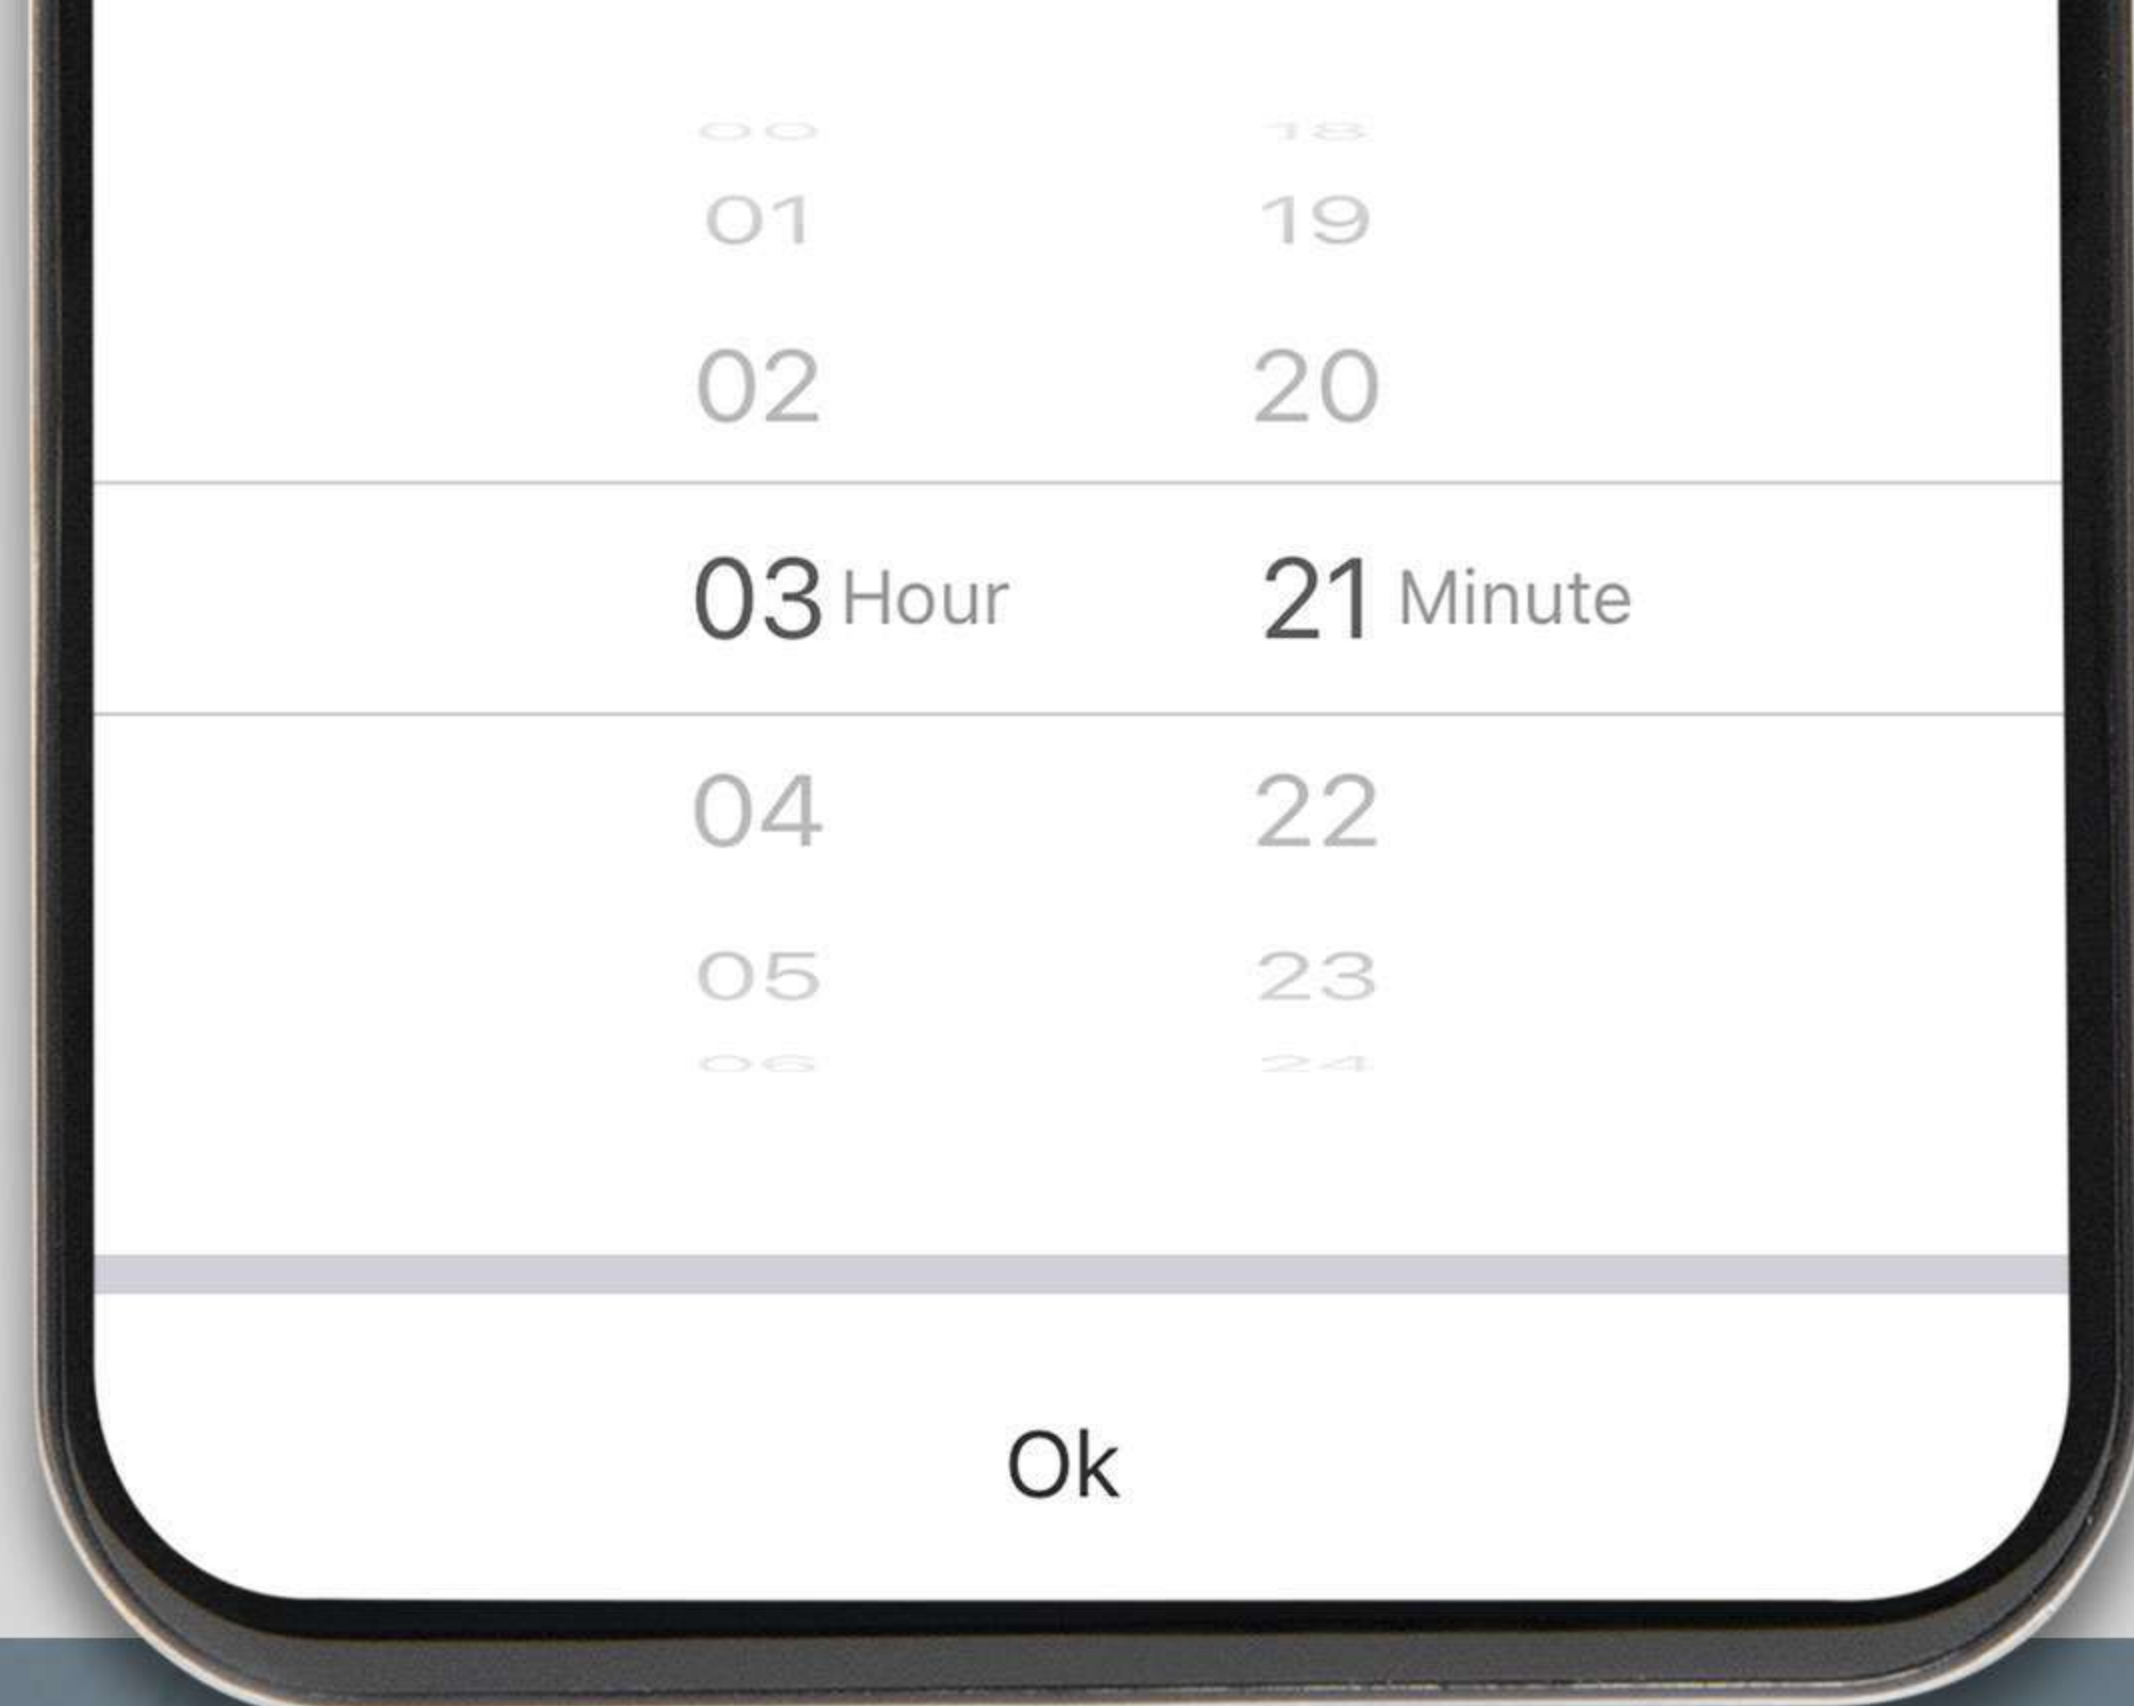

KAMONK SMART TOUCH CONTROL PANEL

KAMONK APP (IoT)

MOBILE CONTROL YOUR DEVICES

Control devices from anywhere in the world using Kamonk App

IoT TECHNOLOGY

All devices are connected to each other through Kamonk app over Wi-Fi

DEVICE AND HOME SHARING WITH OTHER APP USER

Add members to a particular home in Kamonk App. They can now access all smart devices in that home.

EASY MANAGEMENT OF DEVICES AND HOMES

Further, categorise rooms along with their type and then smart devices under each other. E.g. user X.

Home : All Devices, Master Bedroom, Kid's Room, Sangeeta's Room, Kitchen, Dining

Office : Director's Room, Associate Hall, Pantry

REAL-TIME NOTIFICATIONS AND MONITORING

SET AND SCHEDULE TIMERS

Create tasks for the Smart Devices to do. E.g. Geyser on all weekdays at 7 am and automatically off at 8 am. Heater automatically off in one hour.