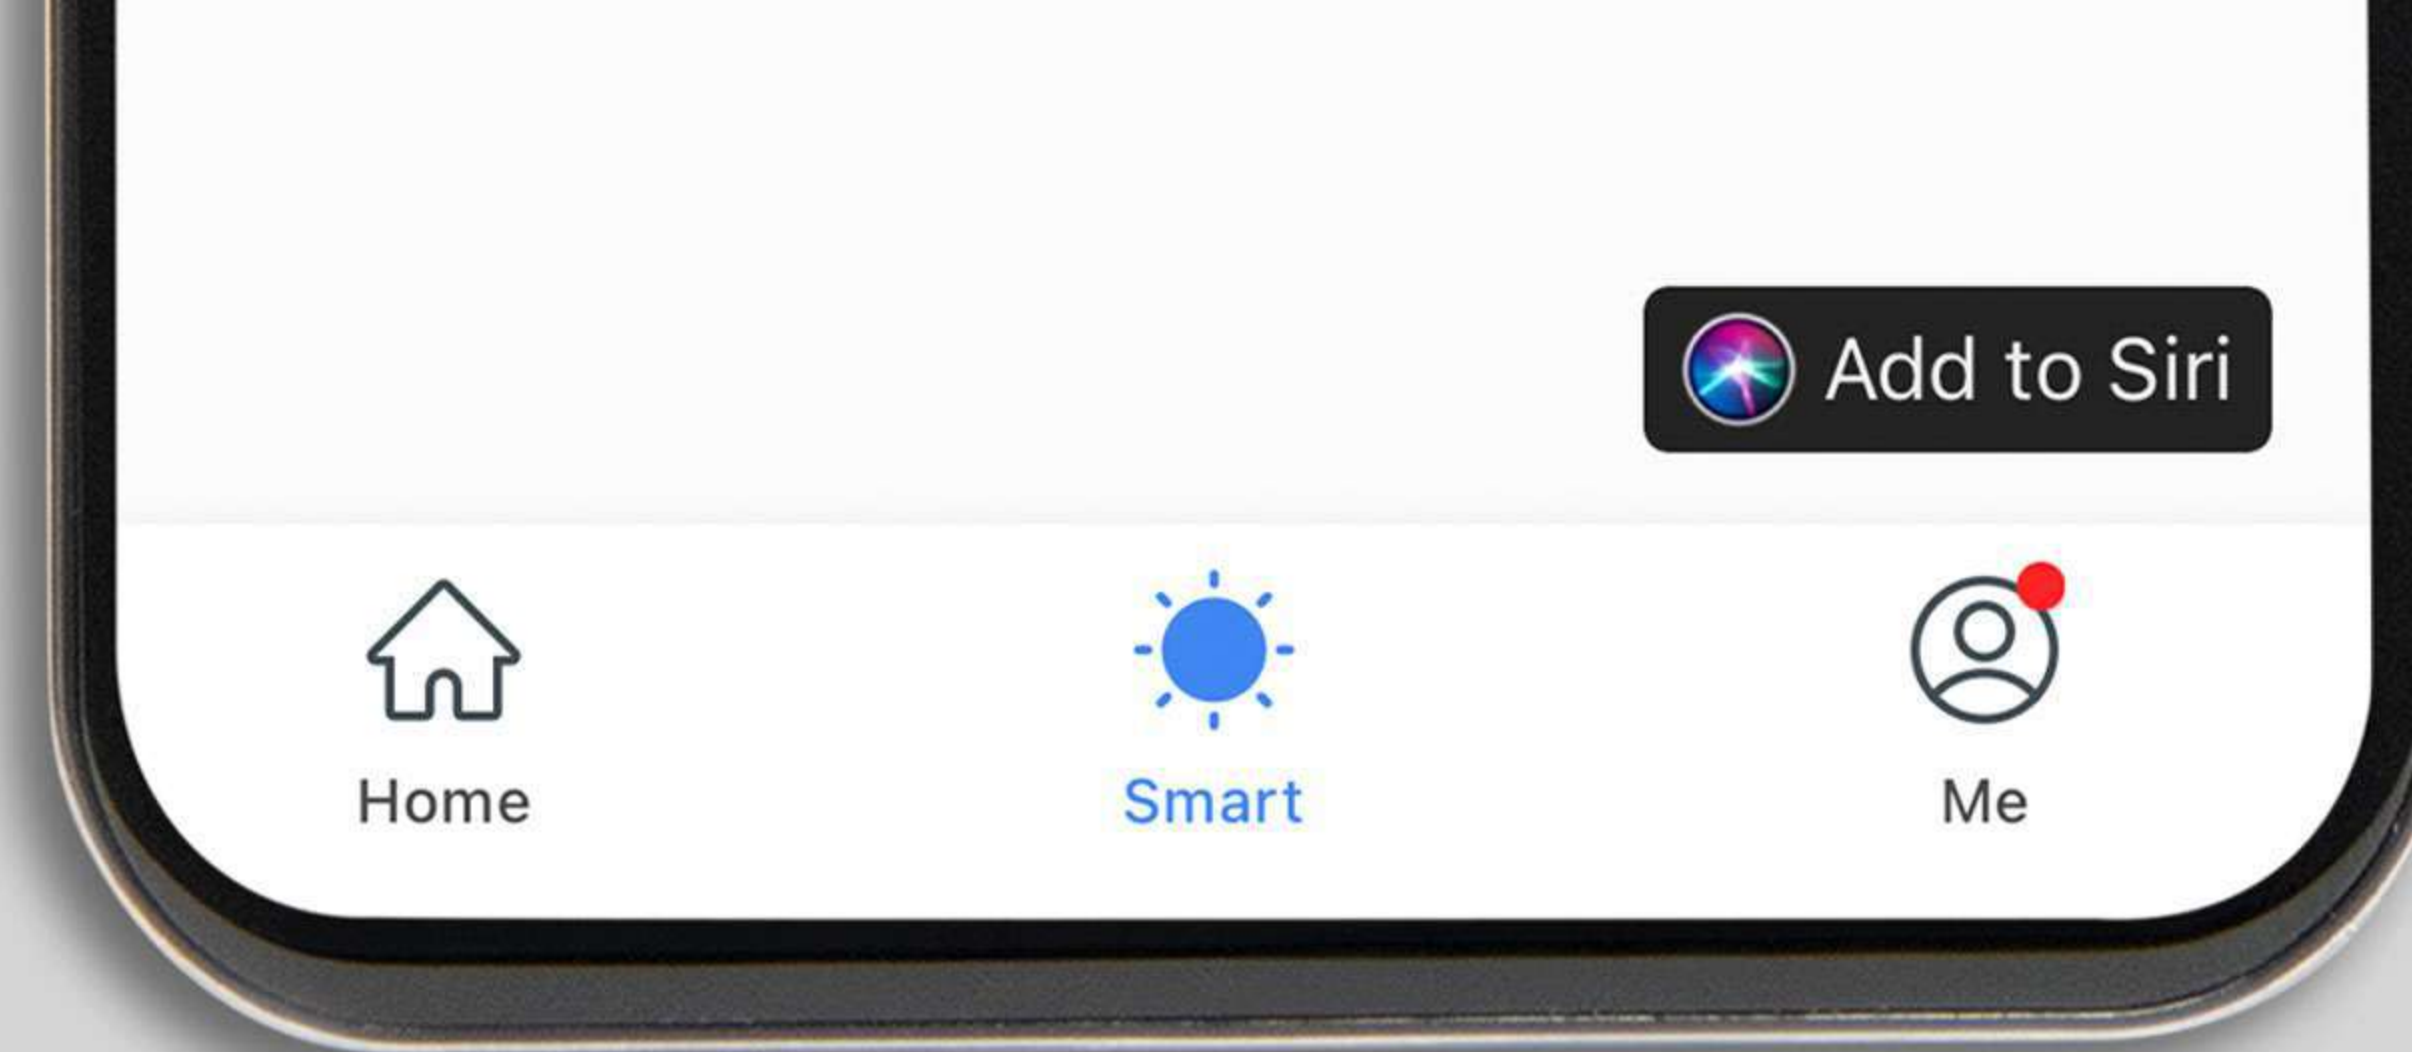

KAMONK SMART TOUCH CONTROL PANEL

KAMONK APP (IoT)

MOBILE CONTROL YOUR DEVICES

Control devices from anywhere in the world using Kamonk App

IoT TECHNOLOGY

All devices are connected to each other through Kamonk app over Wi-Fi

DEVICE AND HOME SHARING WITH OTHER APP USER

Add members to a particular home in Kamonk App. They can now access all smart devices in that home.

EASY MANAGEMENT OF DEVICES AND HOMES

Further, categorise rooms along with their type and then smart devices under each other. E.g. user X.

Home : All Devices, Master Bedroom, Kid's Room, Sangeeta's Room, Kitchen, Dining

Office : Director's Room, Associate Hall, Pantry

REAL-TIME NOTIFICATIONS AND MONITORING

SET AND SCHEDULE TIMERS

Create tasks for the Smart Devices to do. E.g. Geyser on all weekdays at 7 am and automatically off at 8 am. Heater automatically off in one hour.