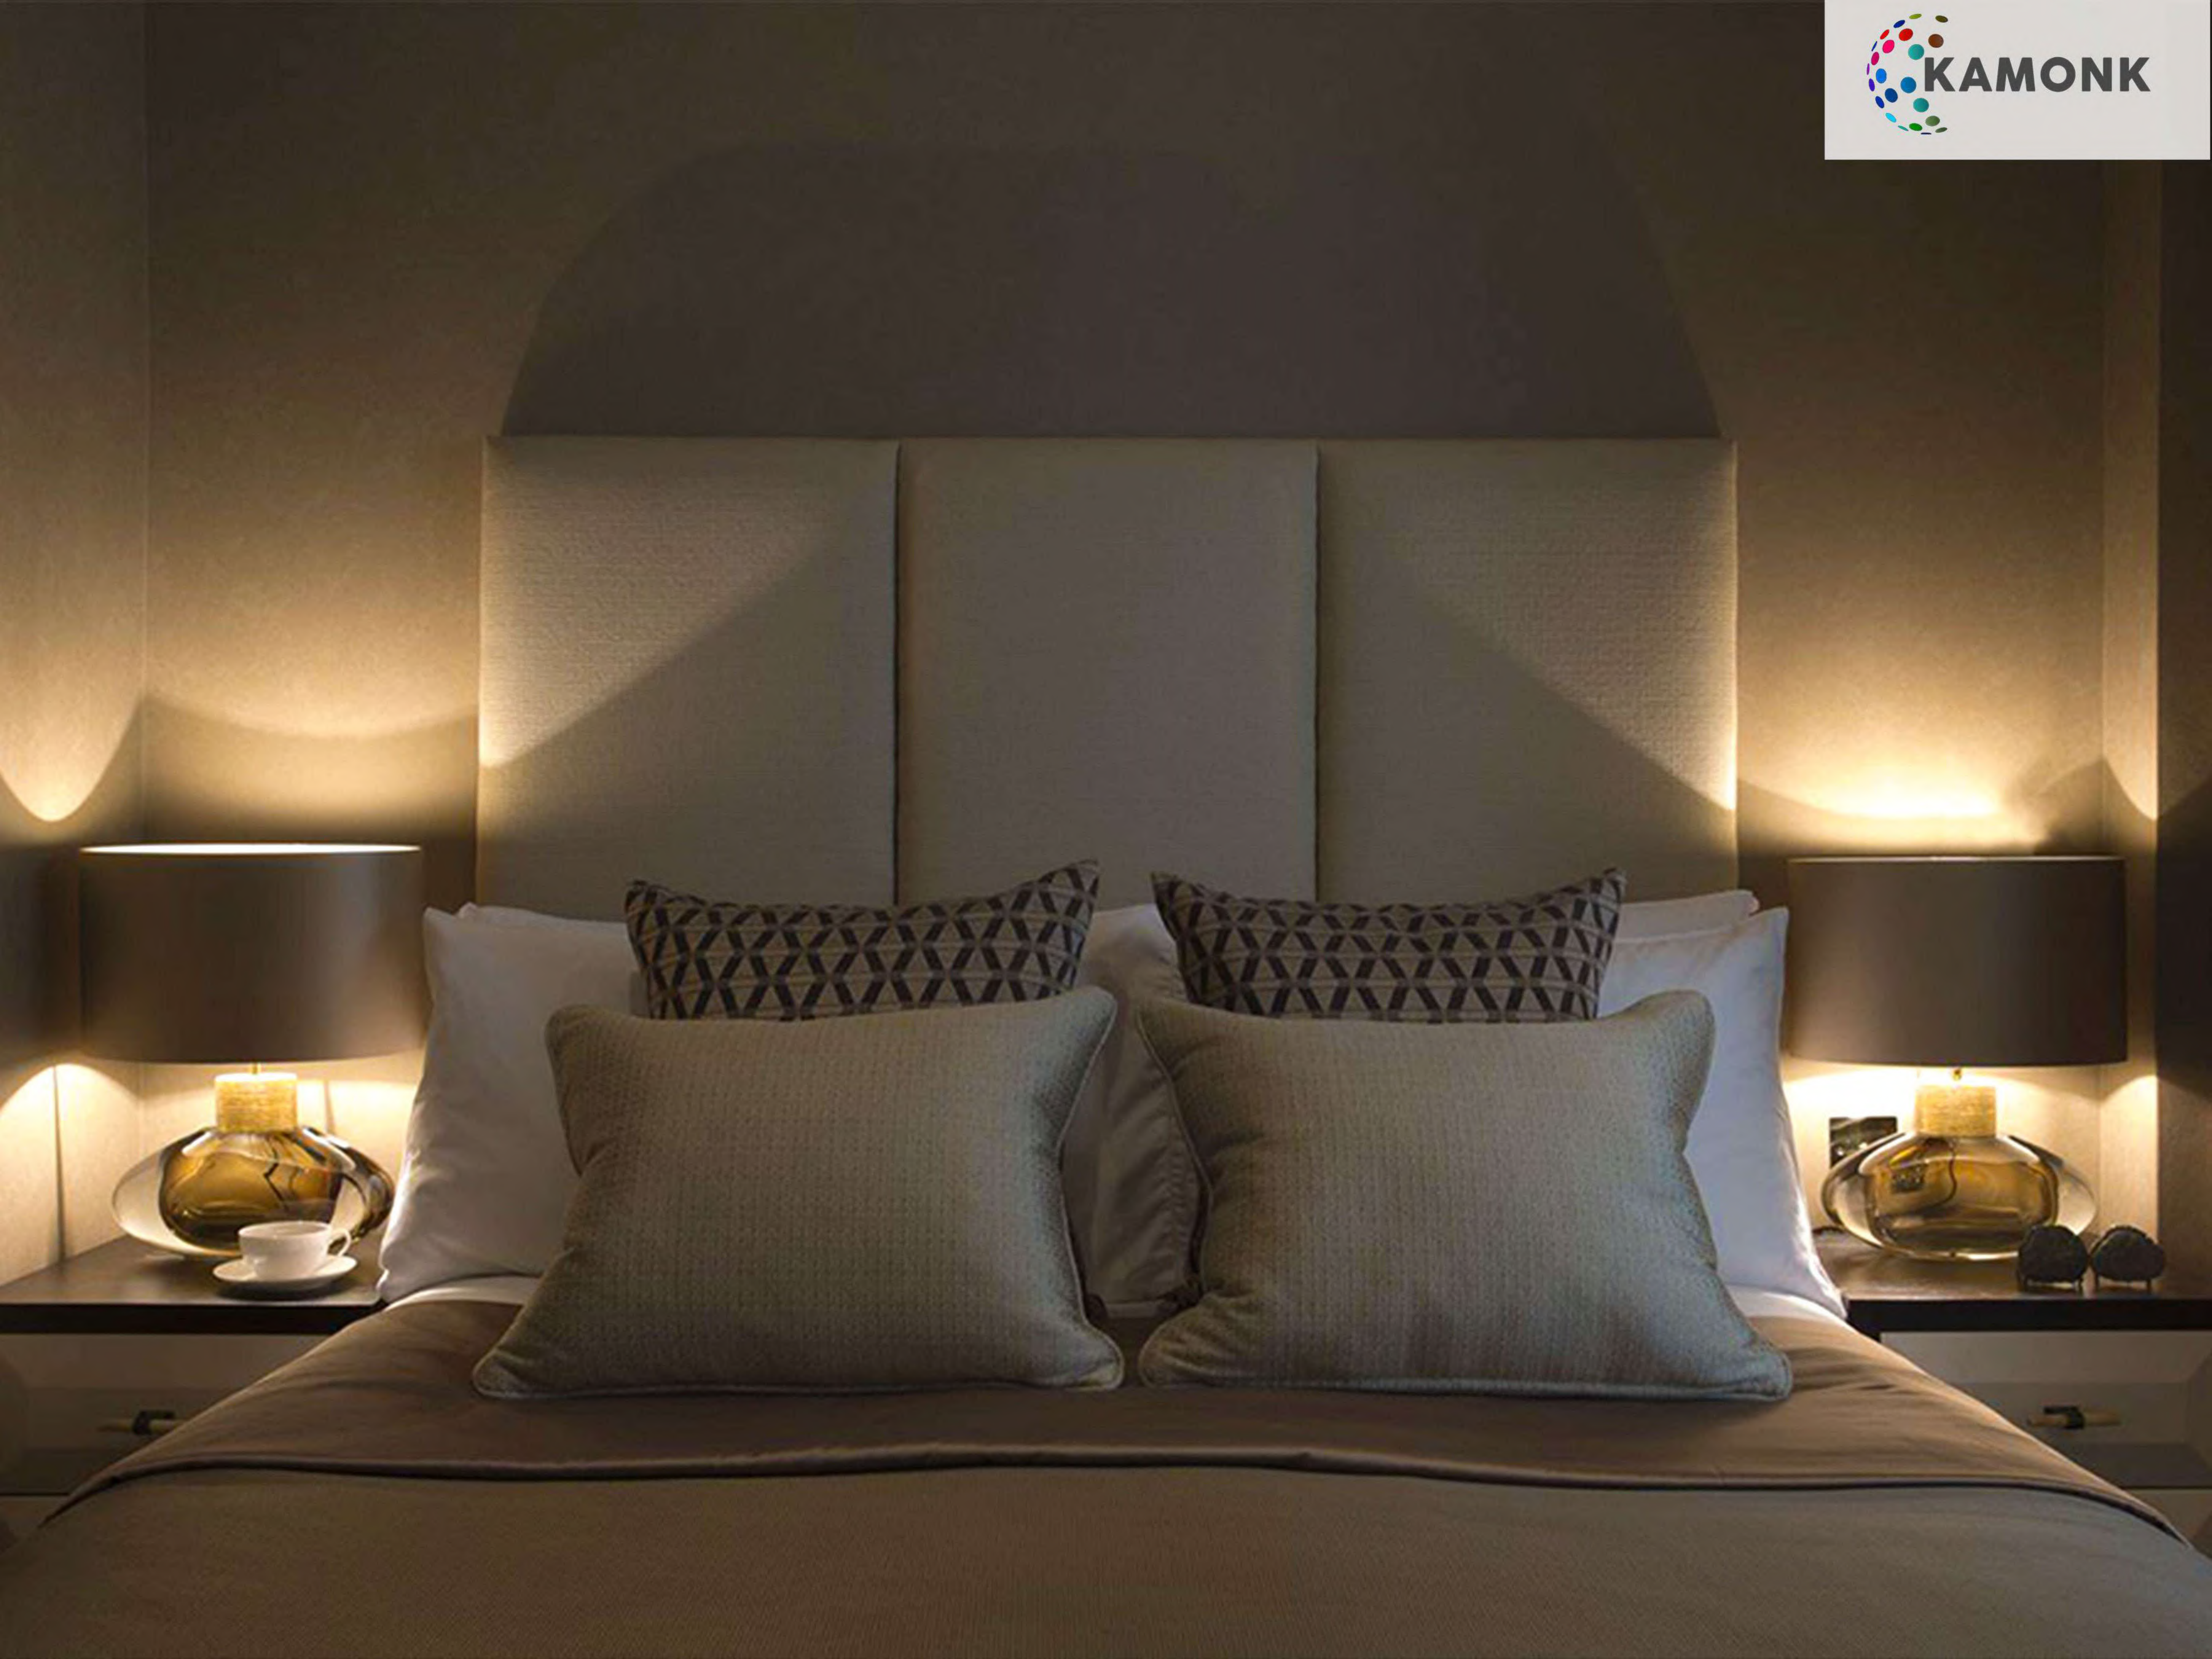

SMART BULB GALLERY

KAMONK SMART BULB FEATURES

Manual Control

The Kamonk LED Bulbs can be managed through the Kamonk App. The device can be connected to a 2.4 GHz Wi-Fi, no additional hub required.

Unlimited Smart and Automation Features