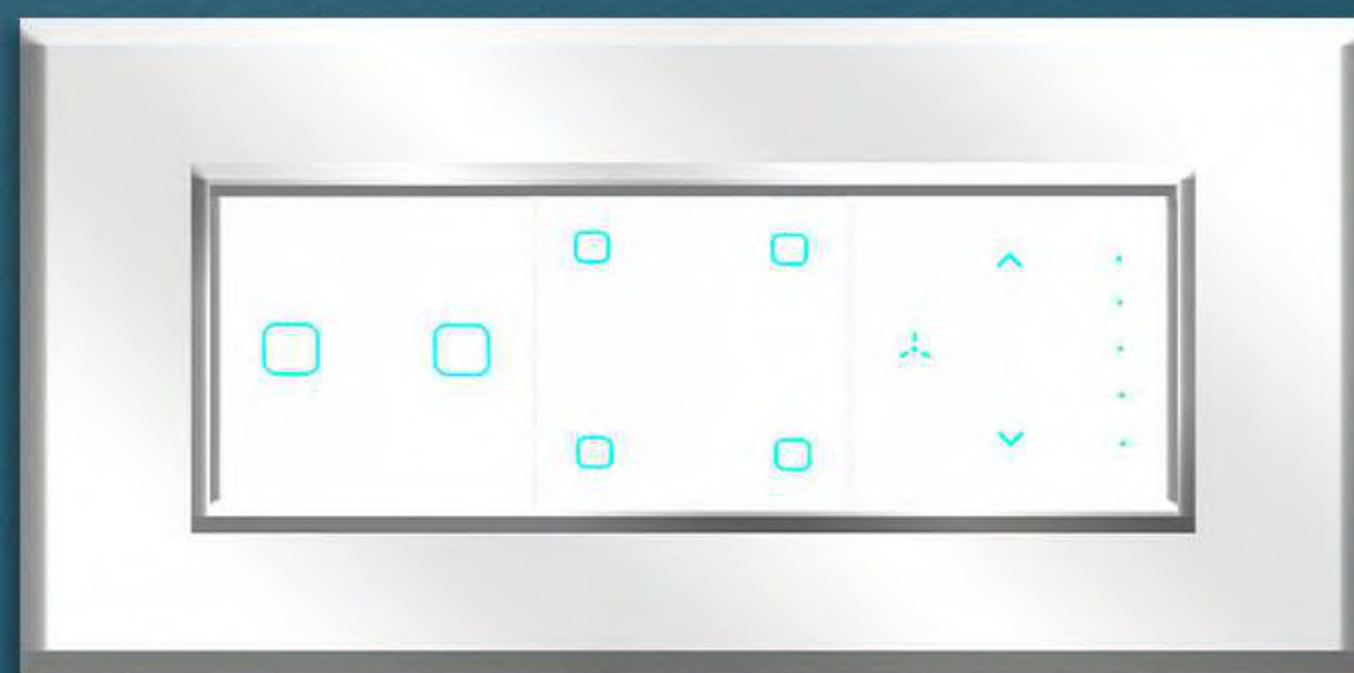

4 Gang Switch

6A/Gang, LED lights,
ceiling lights, charging
cables, tv, computer, etc

Fan Regulator

Doorbell Switch (Non-Smart)

Dimmer Switch

Curtain Switch

MODULAR SMART TOUCH SWITCH GALLERY

SMART SWITCH BOARD