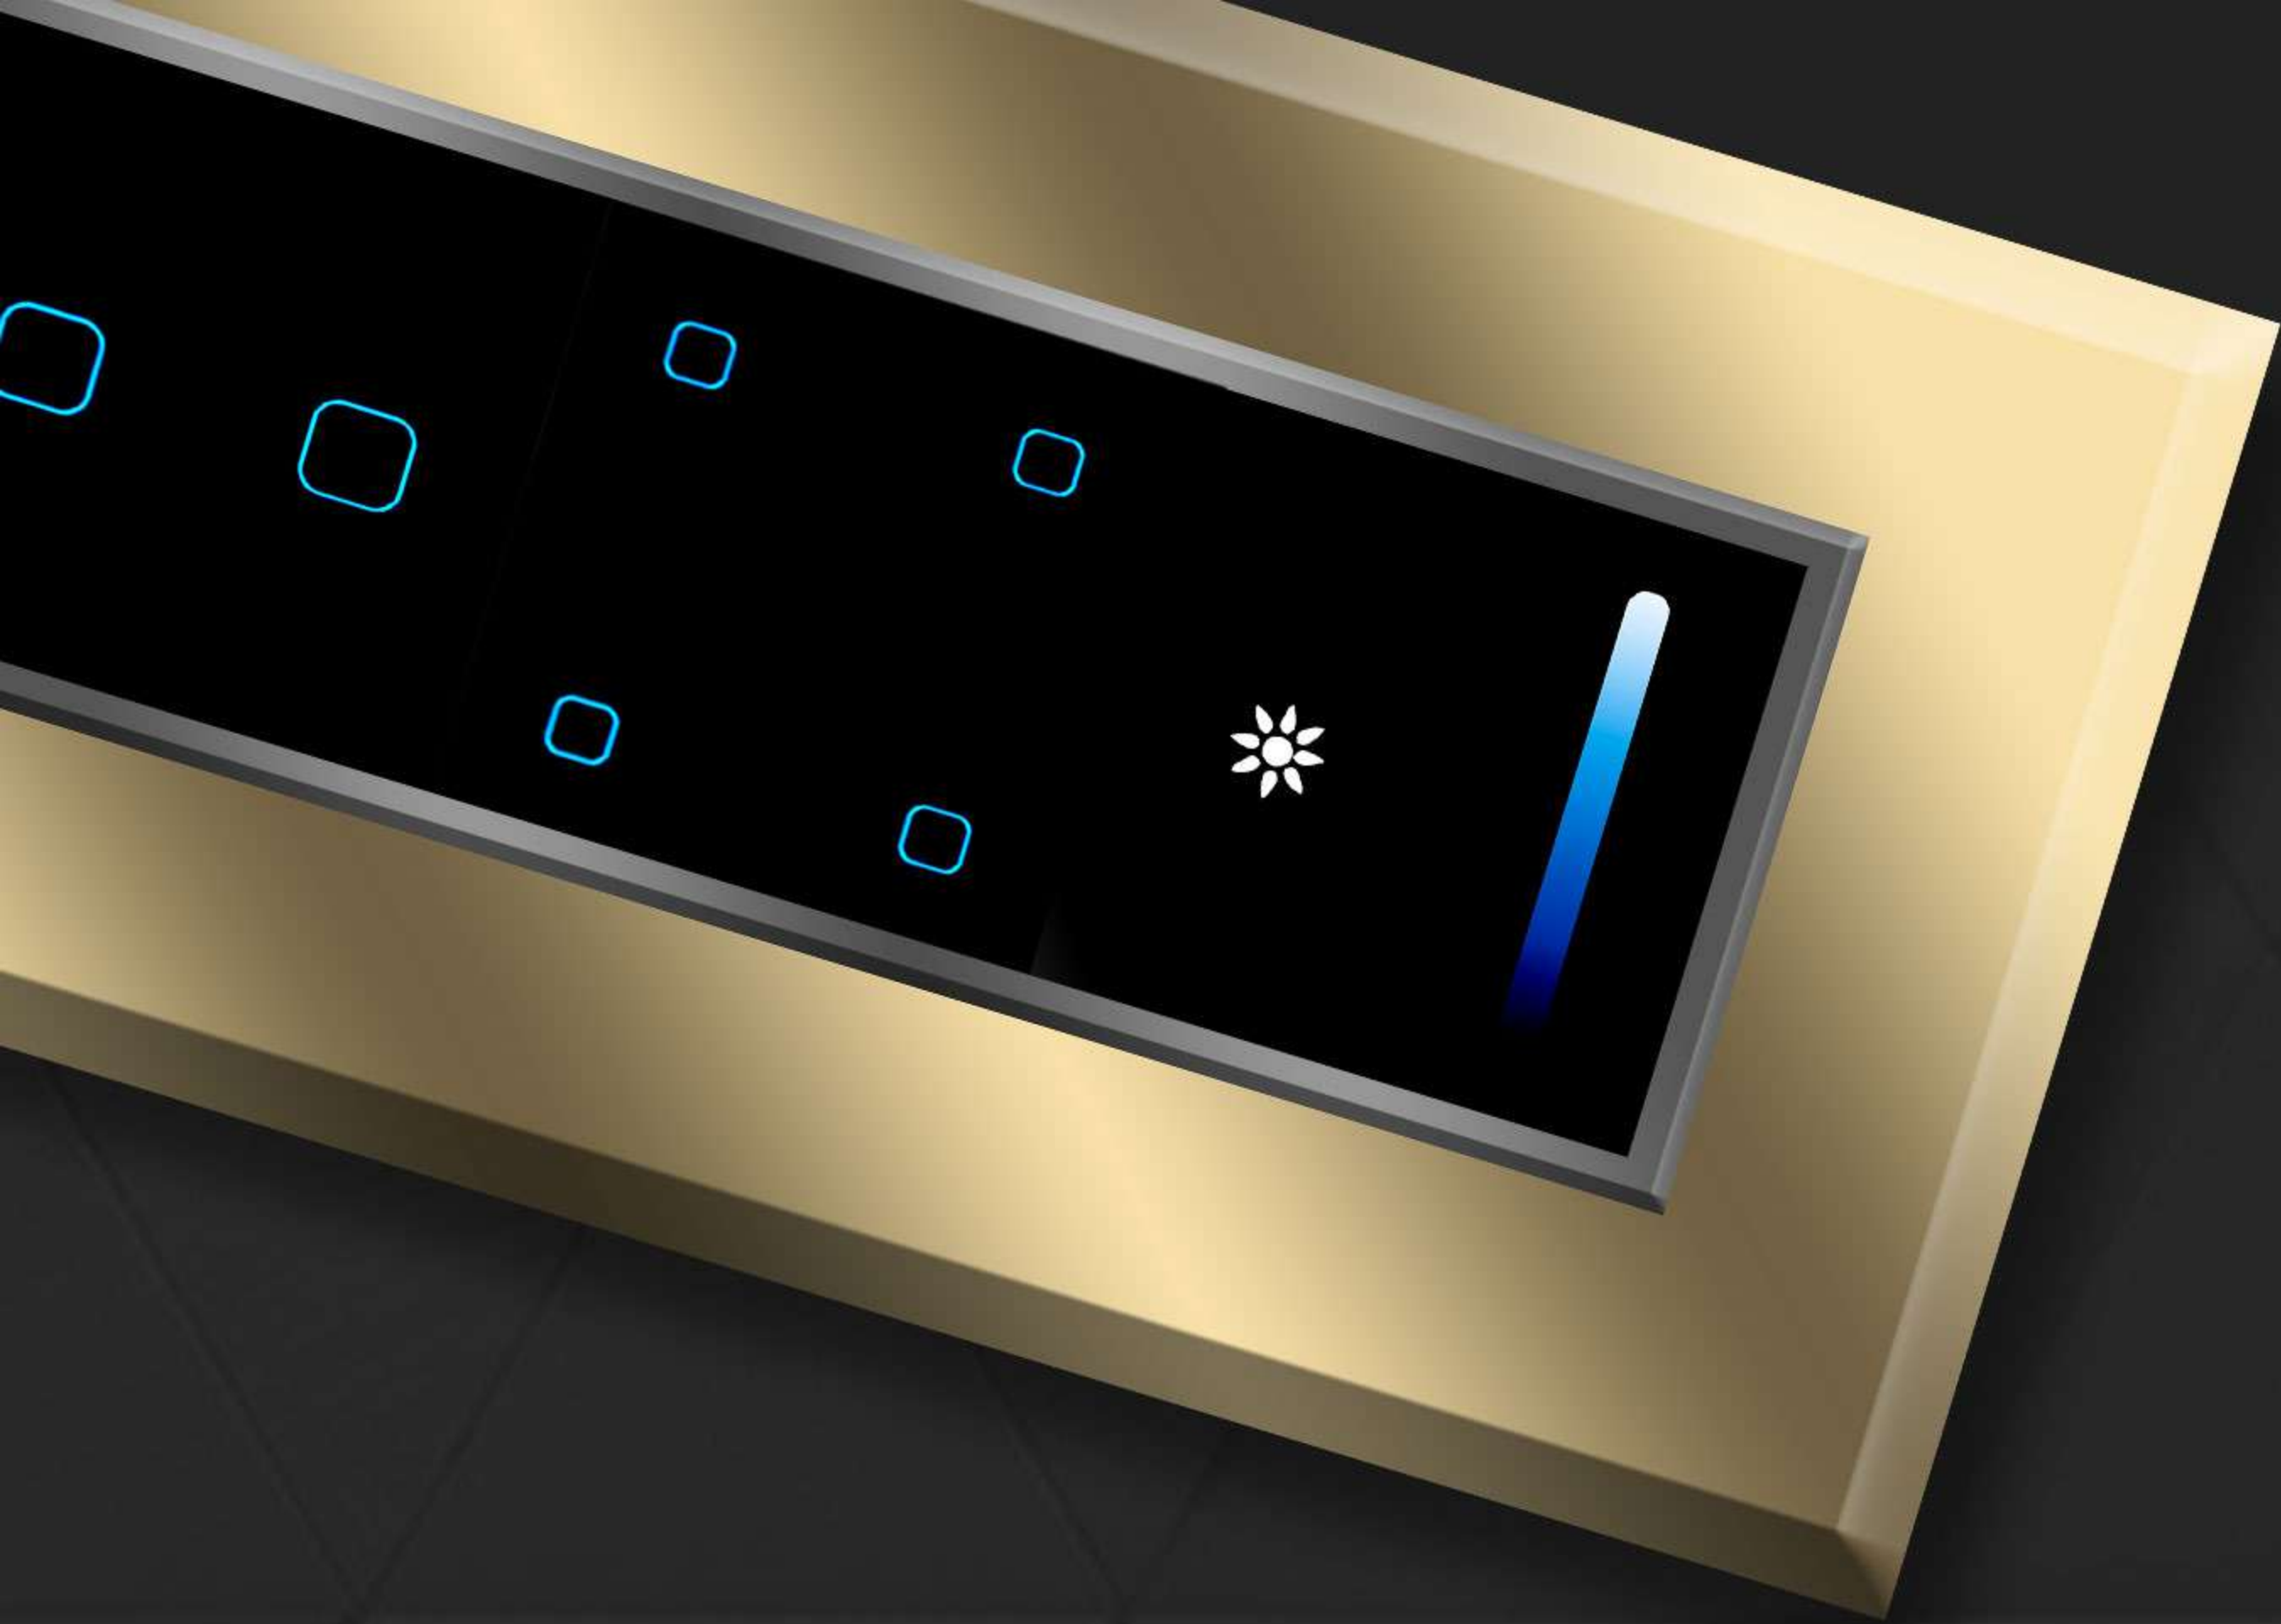

Brush Gold

Texture Silver

PREMIUM SMART TOUCH SWITCH GALLERY

KAMONK MODULAR SMART TOUCH SWITCHES

24A Switch

AC(upto 3 tonne),
Geyser, Room heater,
large oven, 2 hp motor

15A Switch

AC(upto 2 tonne),
refrigerator,, microwave,
oven, flour mill,etc