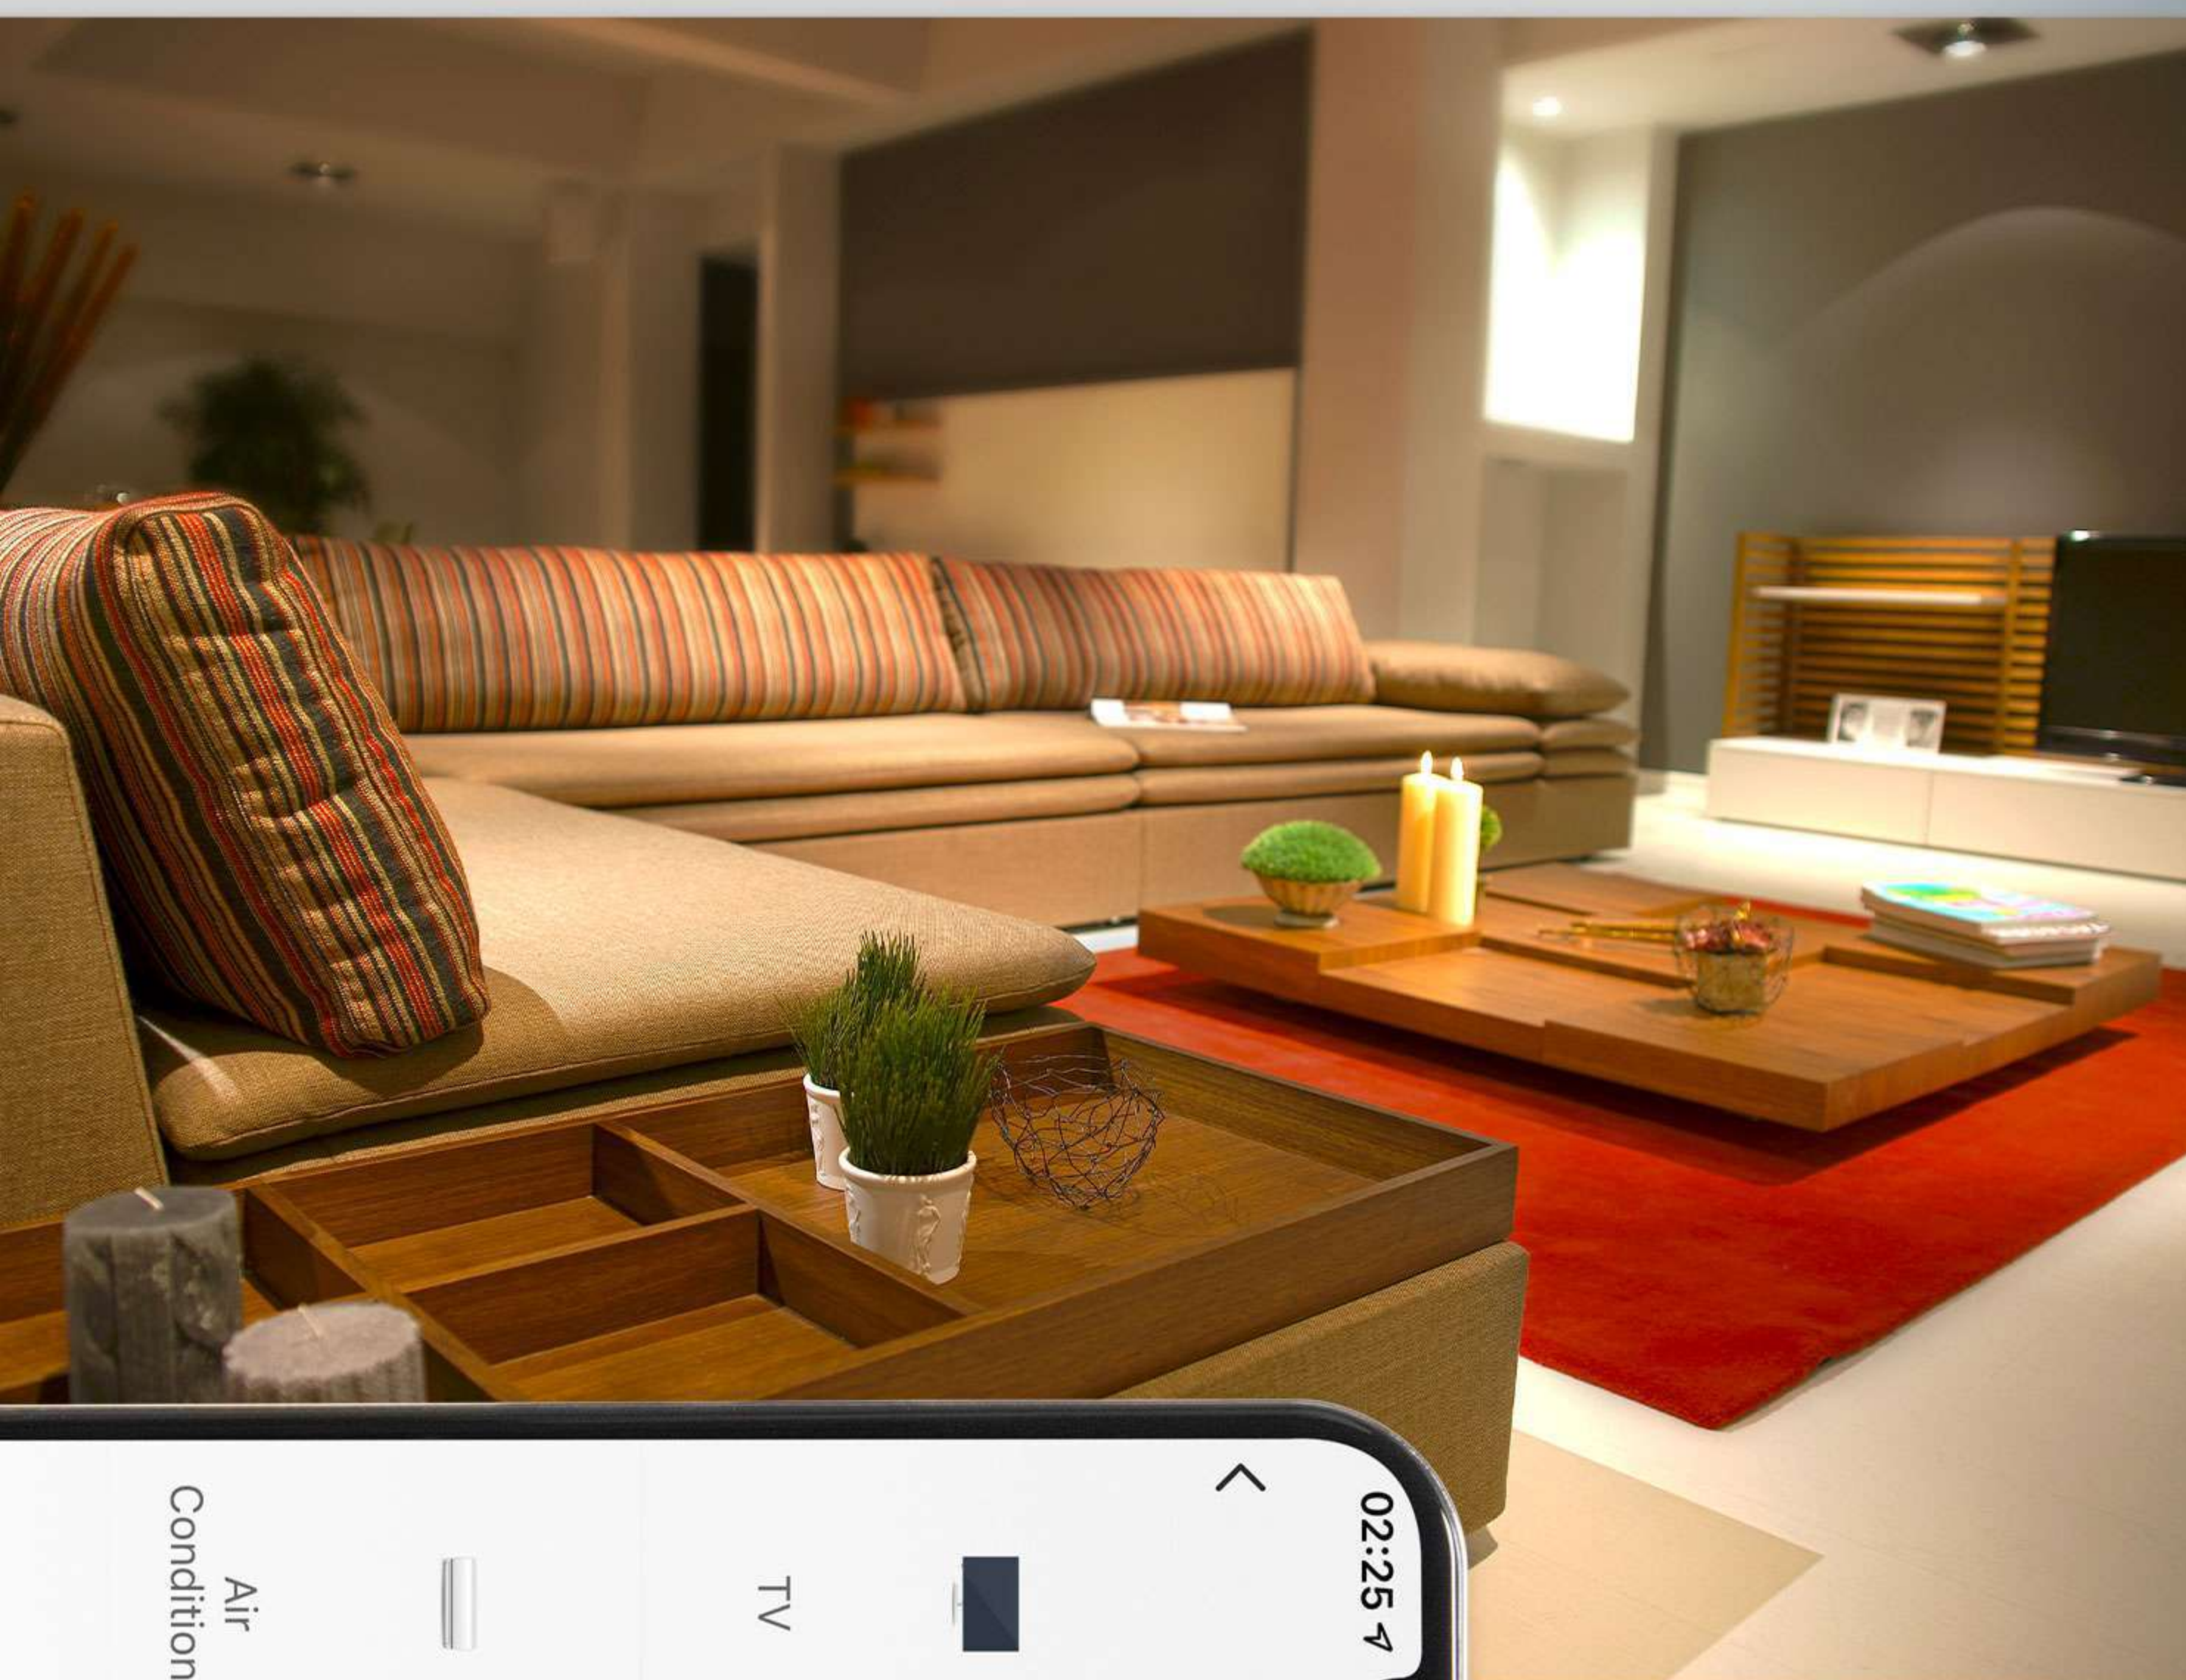

CREATE THE PERFECT ROOM LIGHT ARCHITECTURE

Set any shade you want- Kamonk LED Bulbs feature 16 million colours + Shades of White.

The app contains features such as dimming, music, Biorhythm Scenes, etc. for easy customization.

MAKES NON-SMART APPLIANCES SMART

Use devices such as Kamonk Smart Plug and Universal Remote to turn on non-smart devices smart.

No need of an electrician- they are easy to install and easy-to-use.

GROUP CONTROL OF DEVICES POSSIBLE

Group various similar devices to control them together. E.g. Control on/off, Brightness, Colour, etc of all smart bulbs by making a group in Kamonk App.