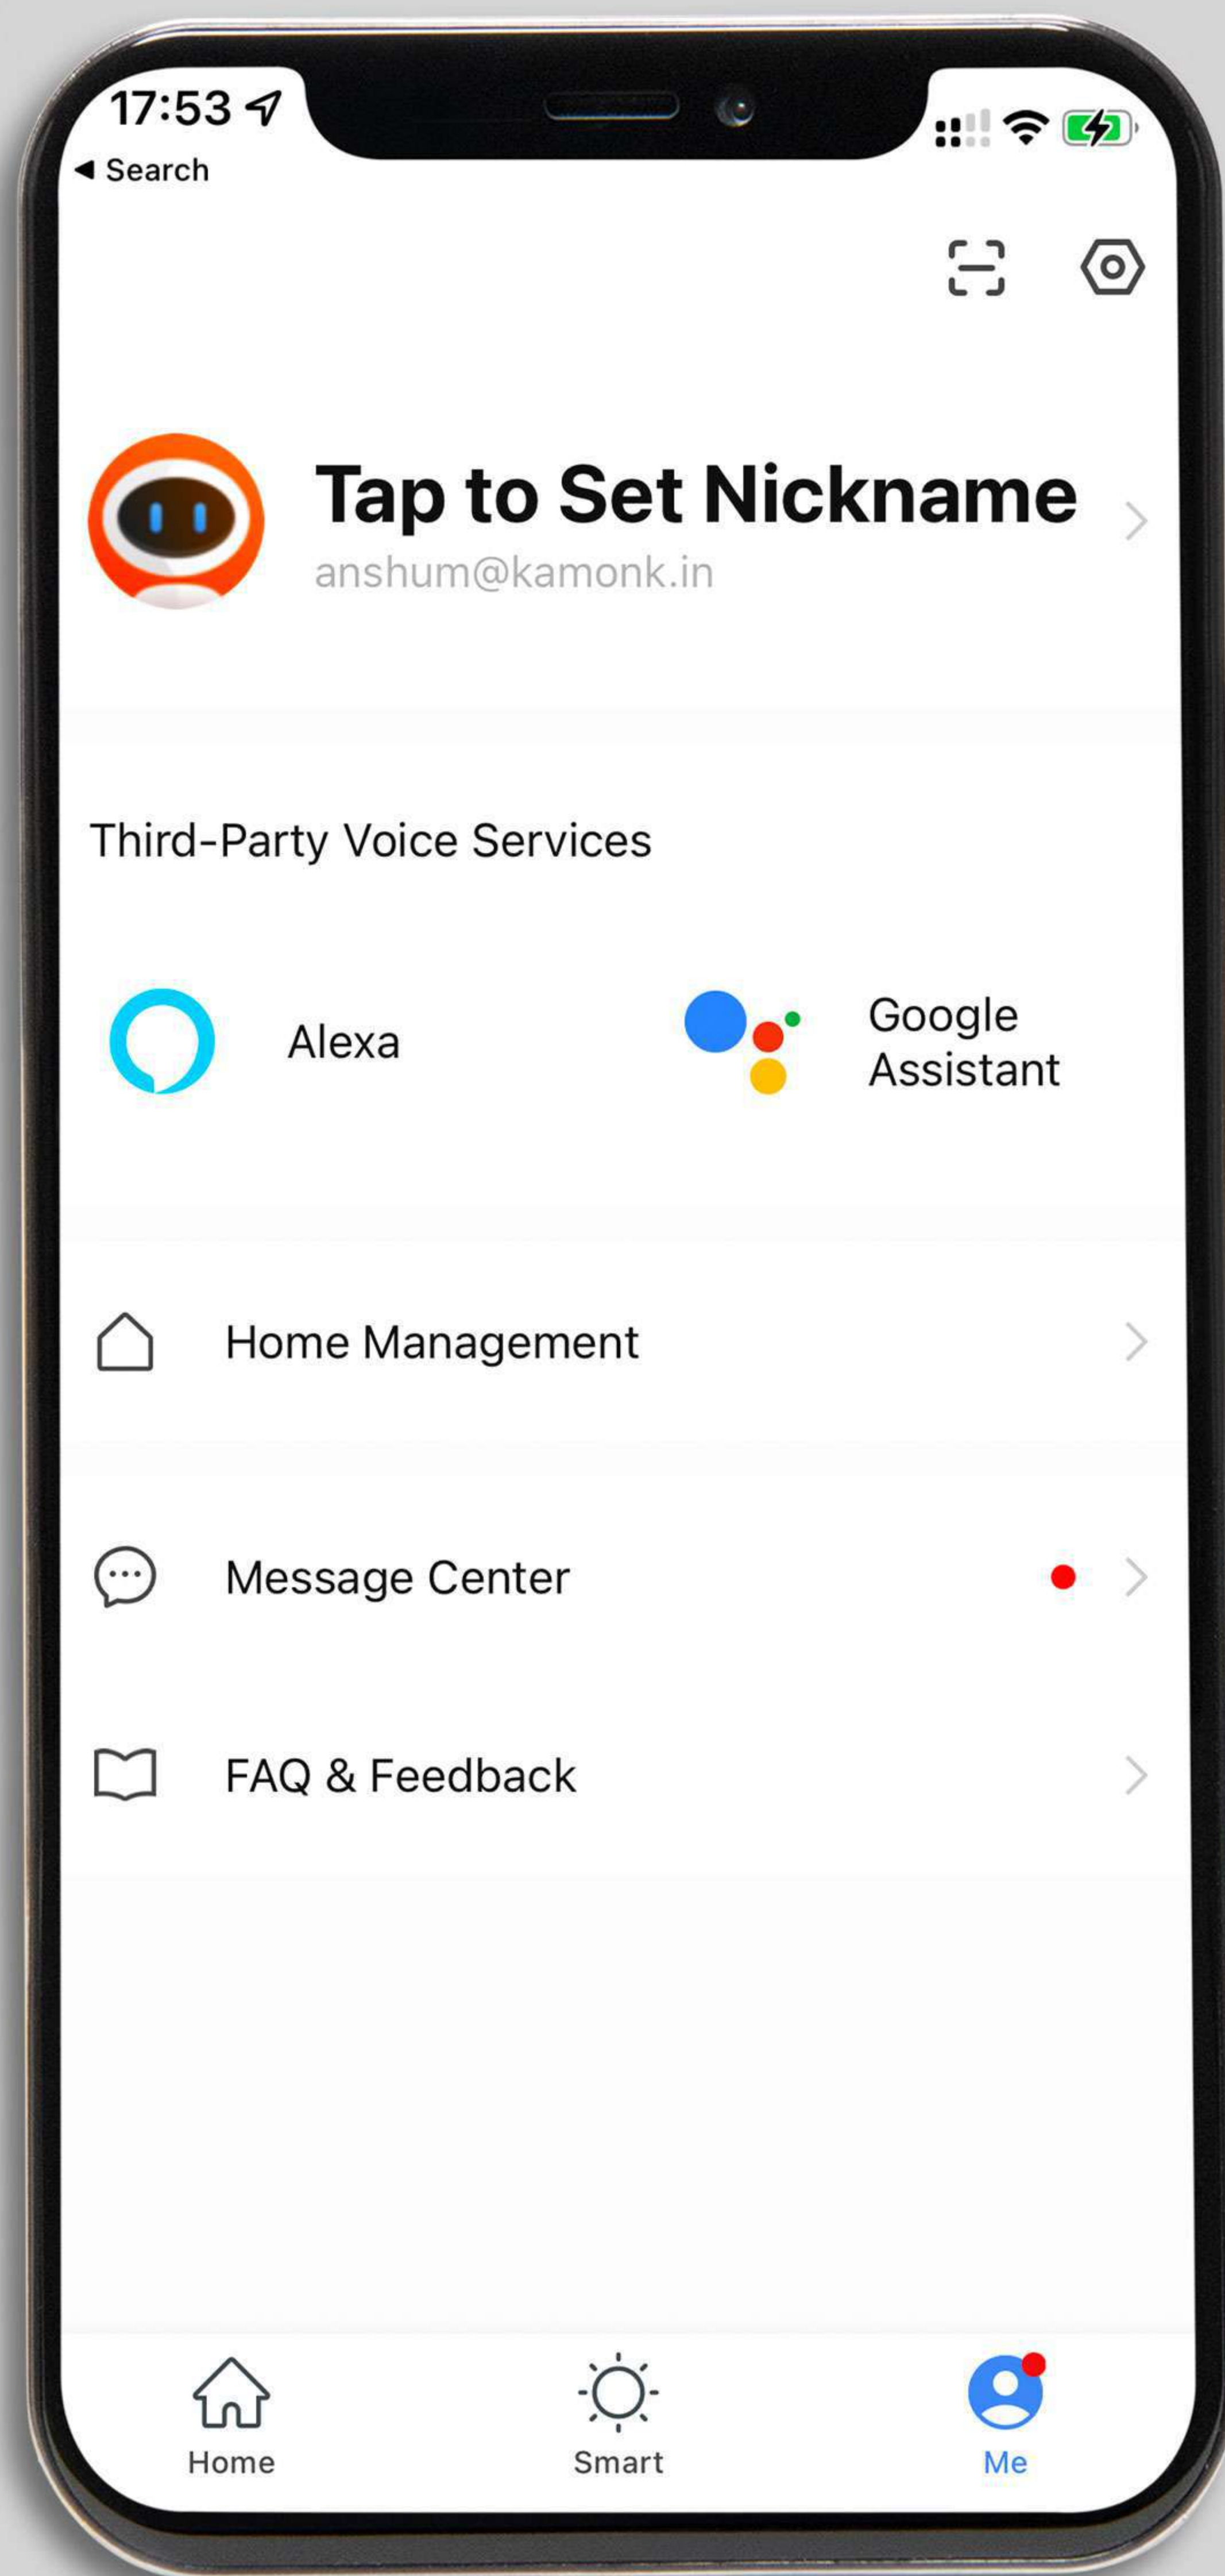

Home : All Devices, Master Bedroom, Kid's Room, Sangeeta's Room, Kitchen, Dining

Office : Director's Room, Associate Hall, Pantry

REAL-TIME NOTIFICATIONS AND MONITORING

SET AND SCHEDULE TIMERS

Create tasks for the Smart Devices to do. E.g. Geyser on all weekdays at 7 am and automatically off at 8 am. Heater automatically off in one hour.