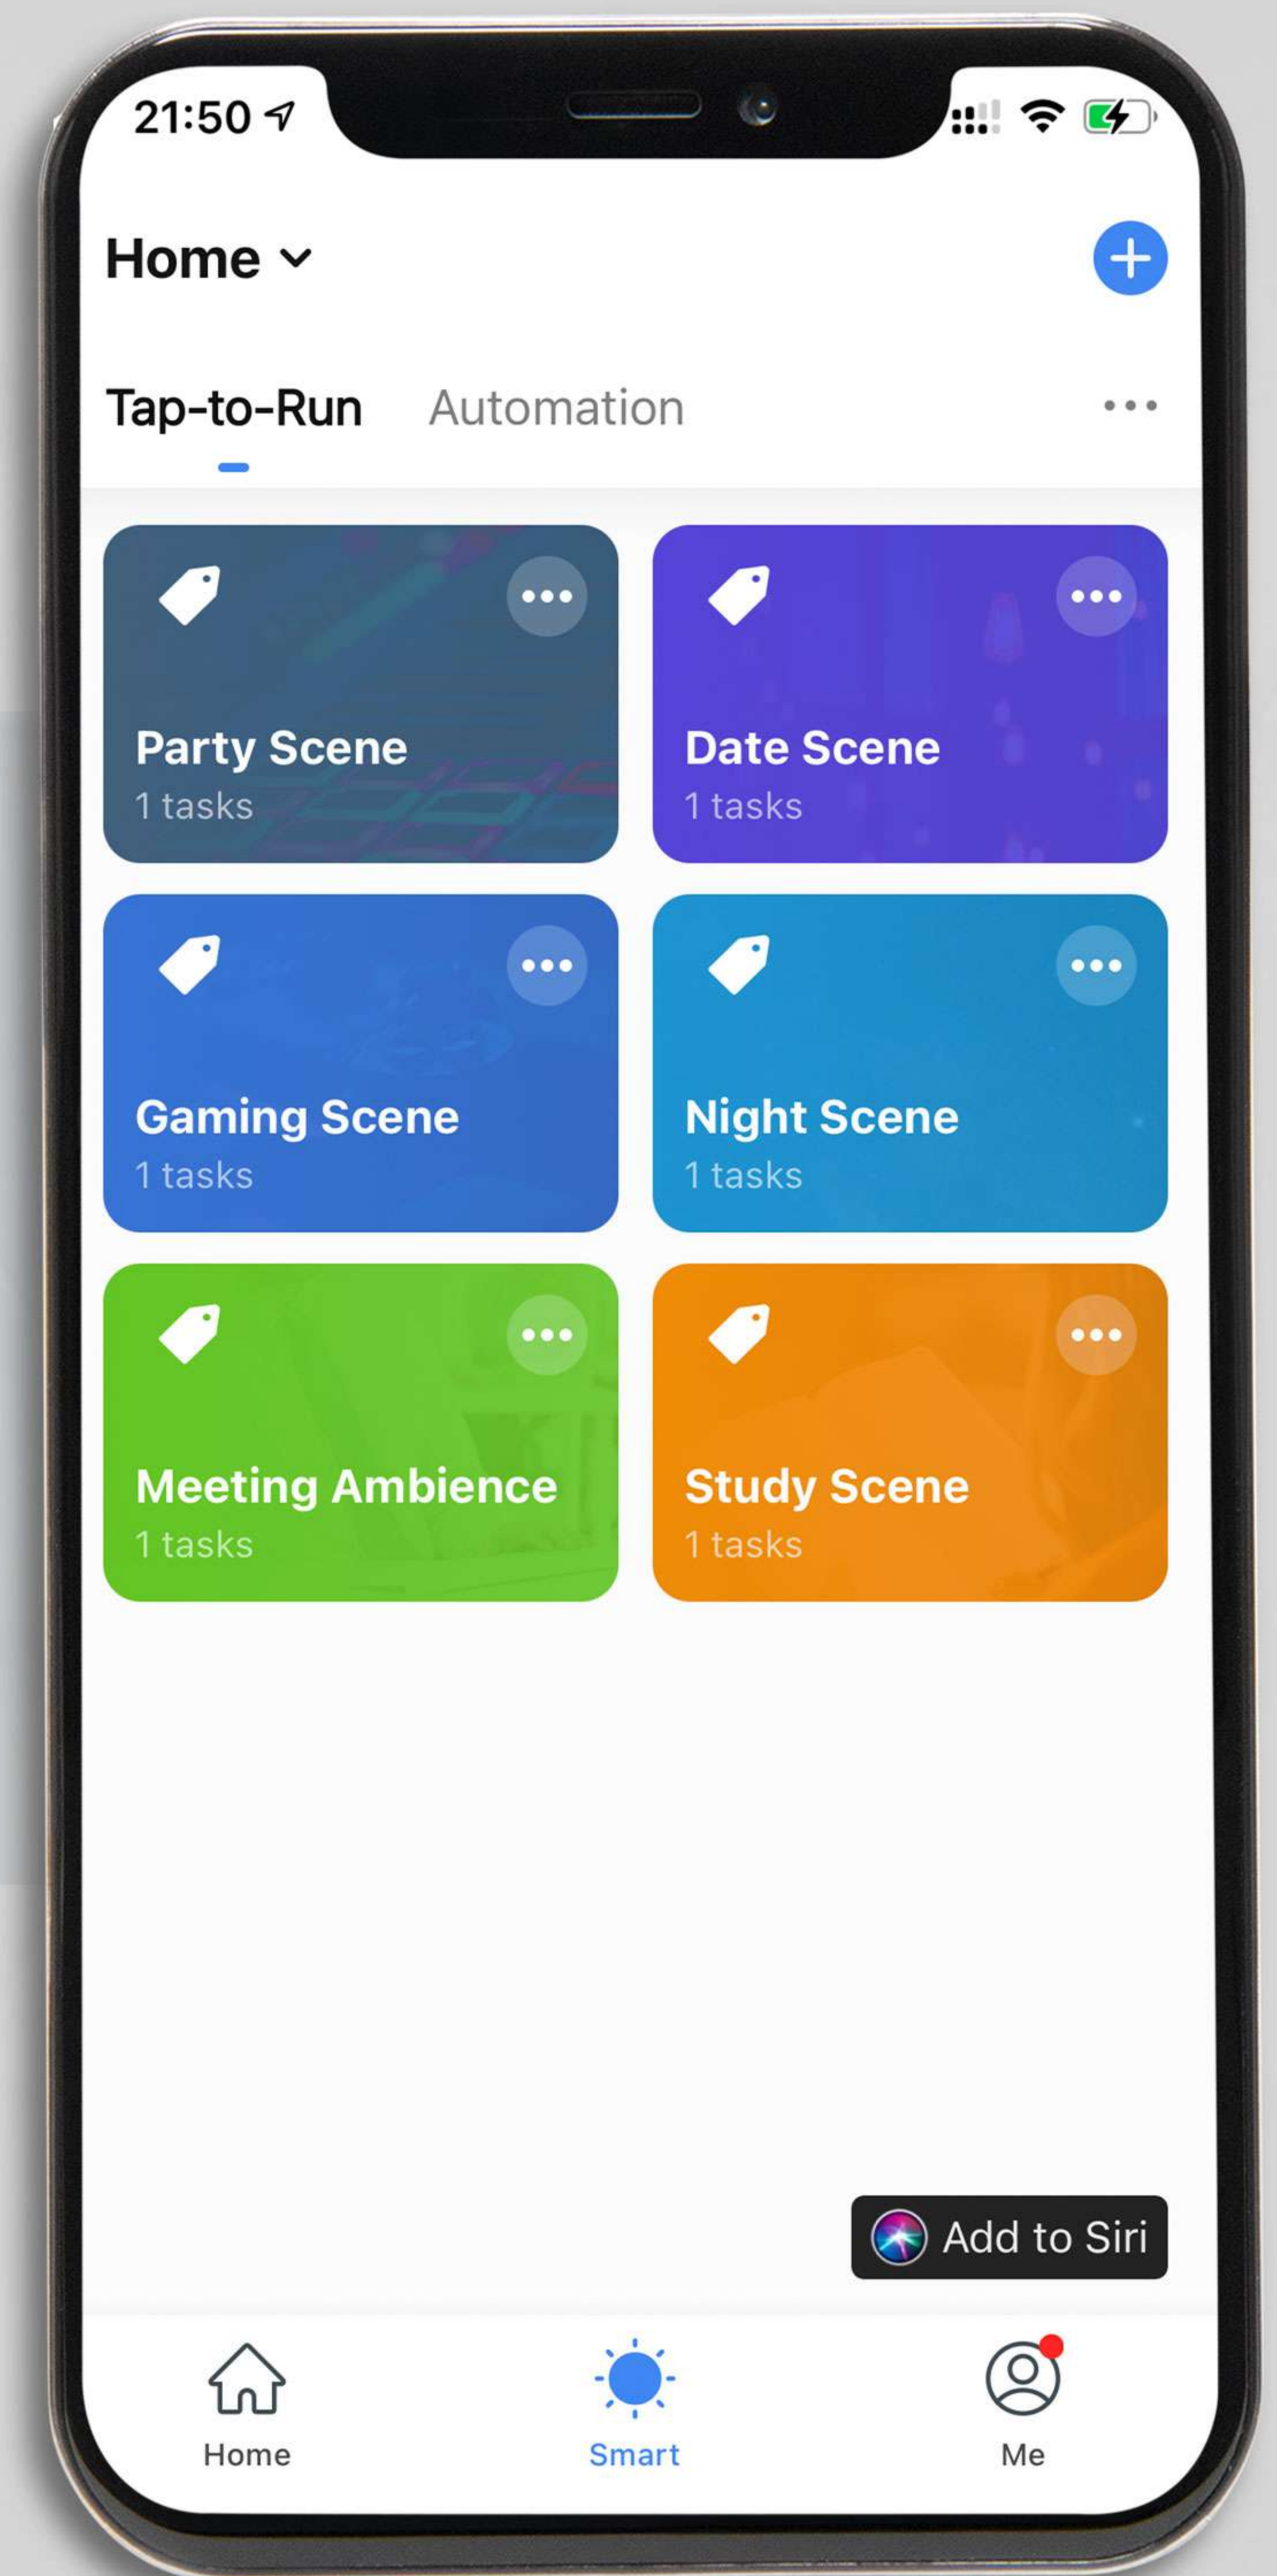

CUSTOM SCENES

Create the perfect ambience for your mood like Party Scene, Study Scene, Office Scene. There are unlimited possibilities.