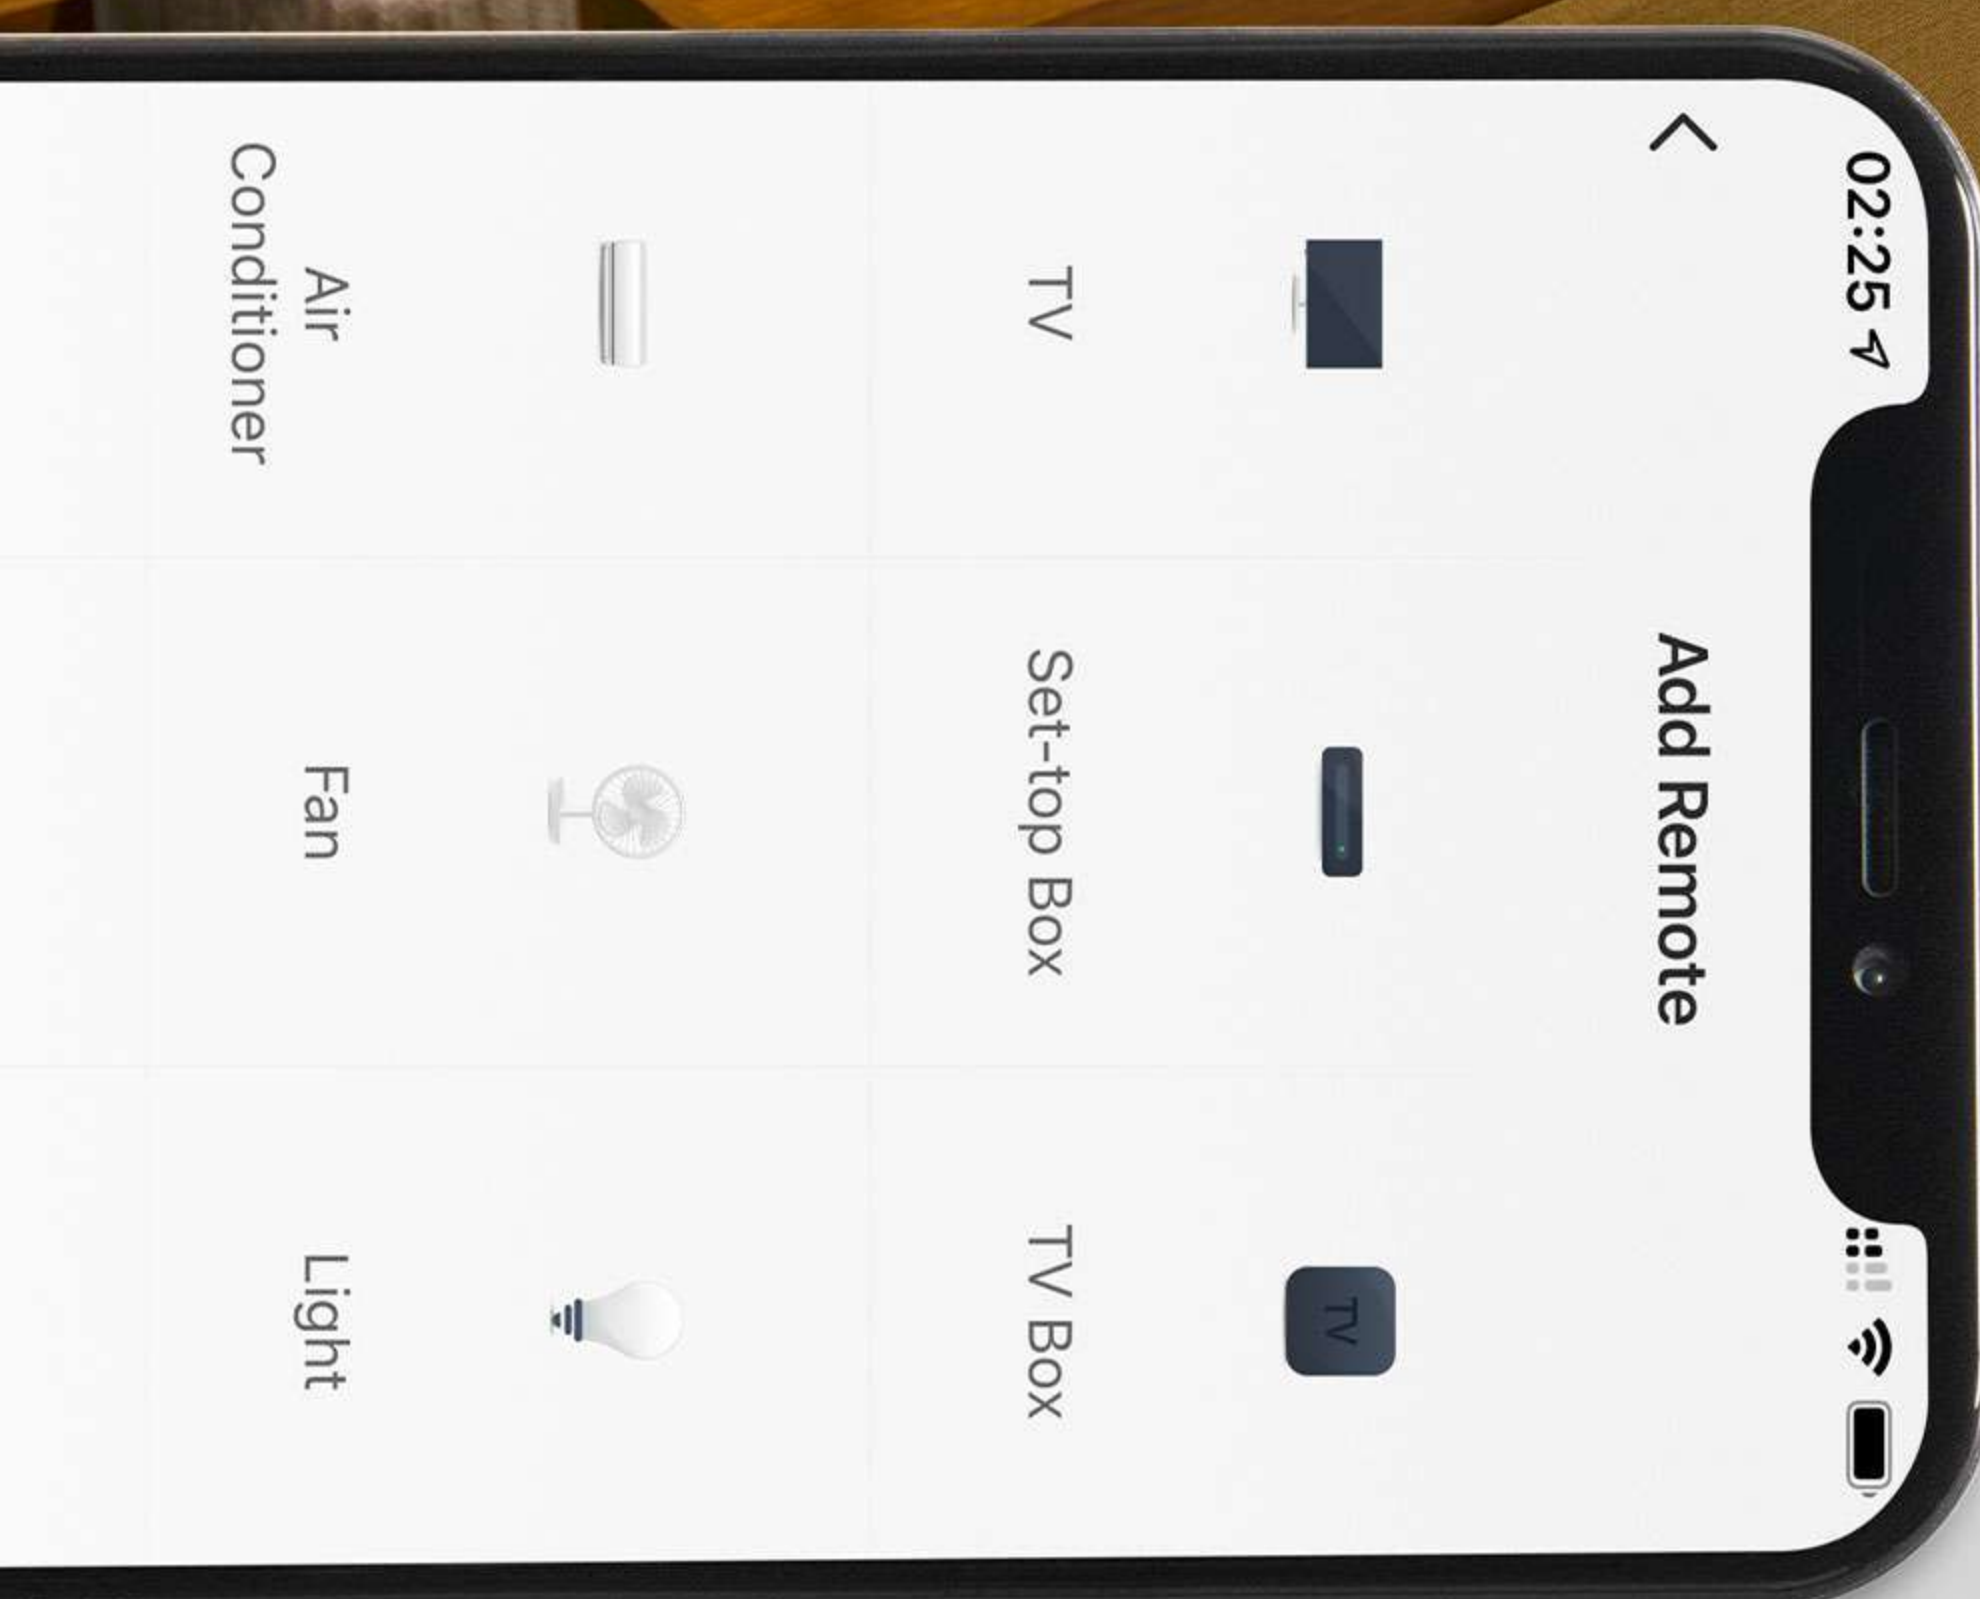

CREATE THE PERFECT ROOM LIGHT ARCHITECTURE

Set any shade you want- Kamonk LED Bulbs feature 16 million colours + Shades of White.

The app contains features such as dimming, music, Biorhythm Scenes, etc. for easy customization.

MAKES NON-SMART APPLIANCES SMART

Use devices such as Kamonk Smart Plug and Universal Remote to turn on non-smart devices smart.

No need of an electrician- they are easy to install and easy-to-use.

GROUP CONTROL OF DEVICES POSSIBLE

Group various similar devices to control them together. E.g. Control on/off, Brightness, Colour, etc of all smart bulbs by making a group in Kamonk App.