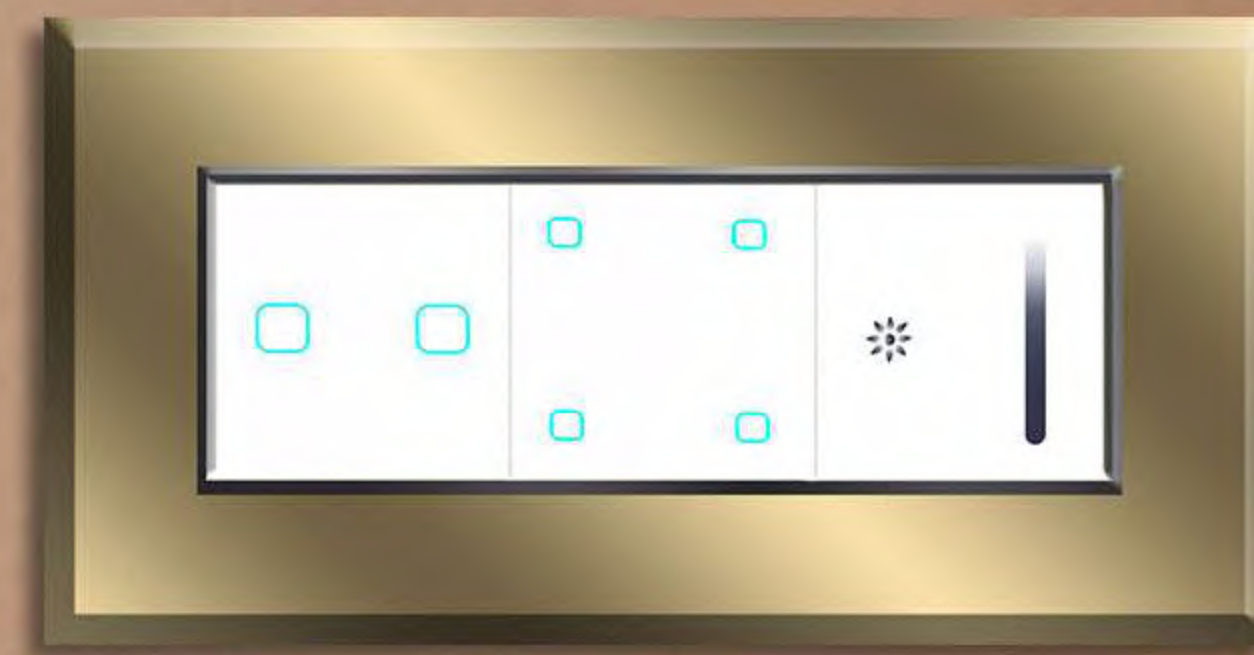

MODULAR SMART TOUCH SWITCHES

24A Switch

AC(upto 3 tonne),
Geyser, Room heater,
large oven, 2 hp motor

15A Switch

AC(upto 2 tonne),
refrigerator,, microwave,
oven, flour mill,etc

2 Way Switch

Staircase lights,
parking area light

4 Gang Switch

6A/Gang, LED lights,
ceiling lights, charging
cables, tv, computer, etc

Fan Regulator

Doorbell Switch (Non-Smart)

Dimmer Switch

Curtain Switch

MODULAR SMART TOUCH SWITCH GALLERY

SMART SWITCH BOARD