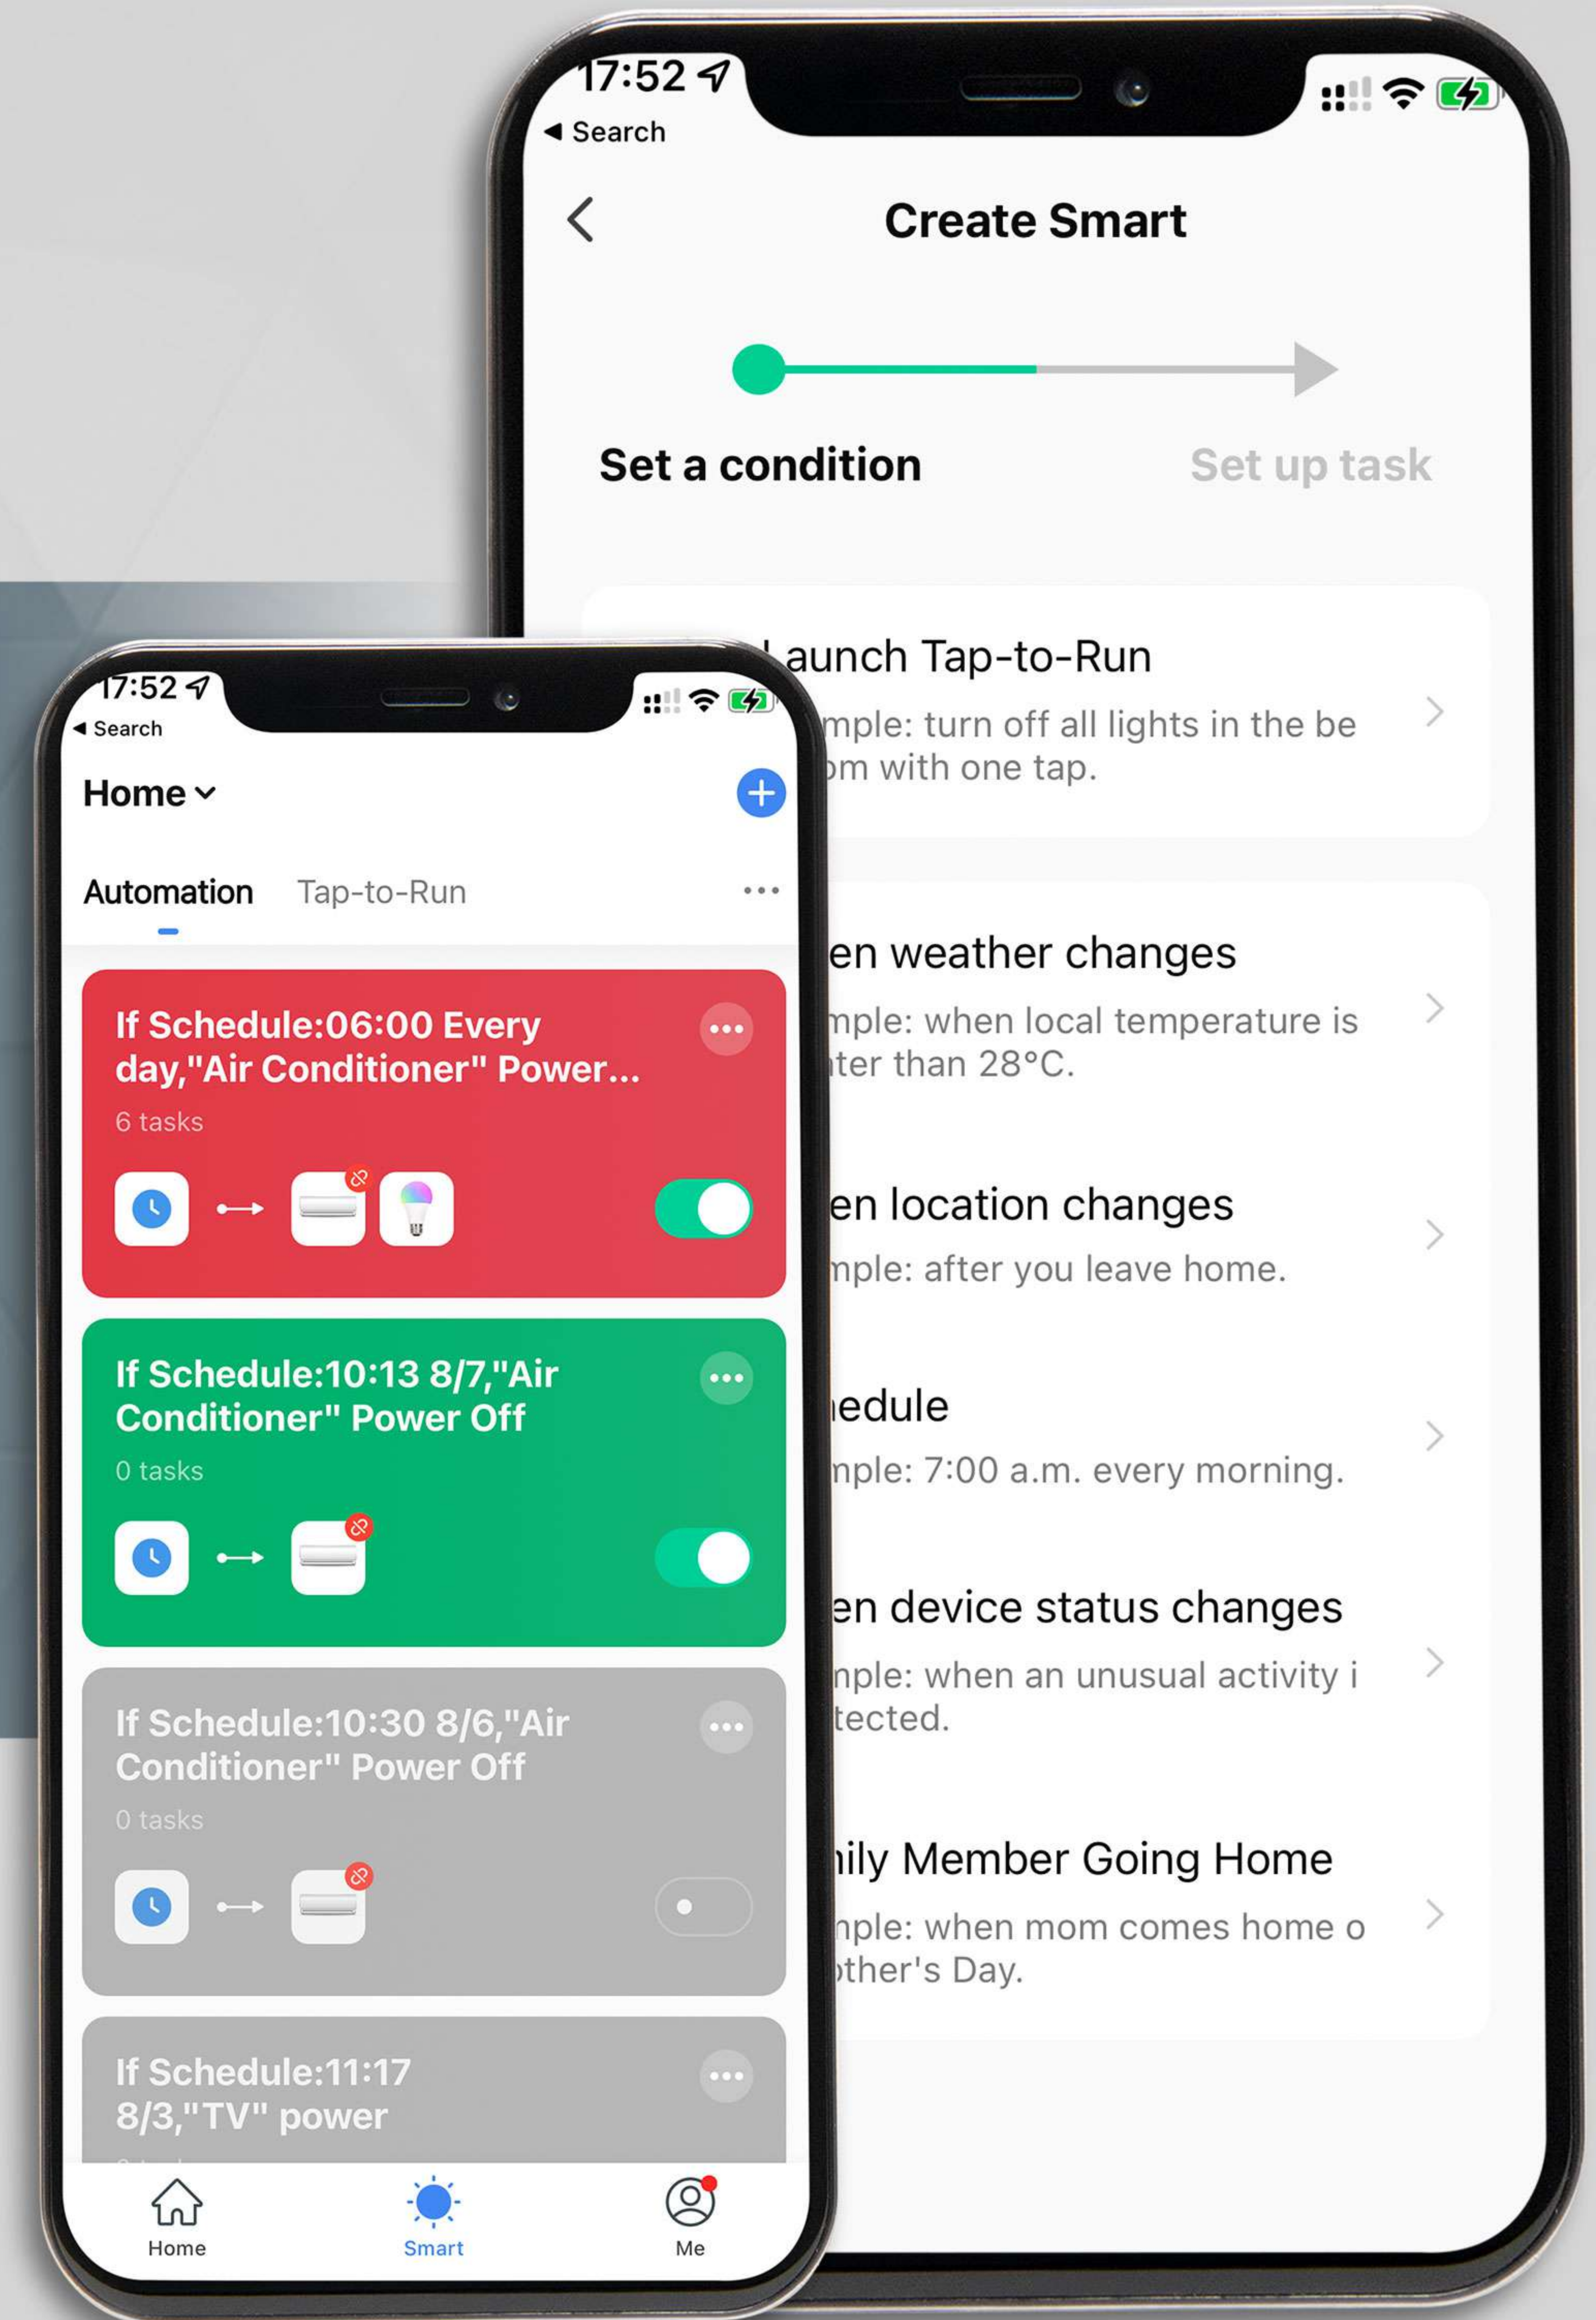

CREATE AUTOMATIONS/SMART TASKS

Create unlimited smart scenarios and automations with the Kamonk App, i.e, customize settings according to your schedules, the weather, when other devices turn on/off, etc.