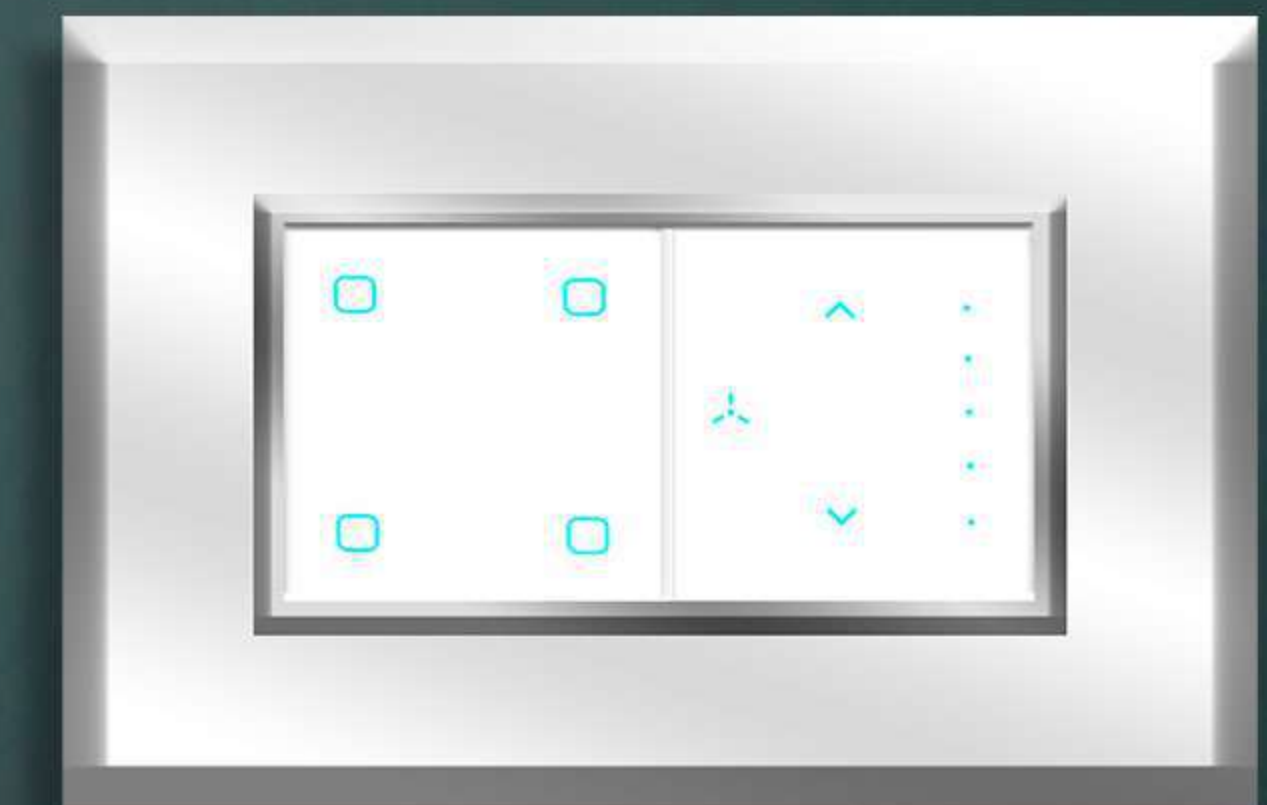

4 Gang Switch

6A/Gang, LED lights,
ceiling lights, charging
cables, tv, computer, etc

Fan Regulator

Doorbell Switch (Non-Smart)

Dimmer Switch

Curtain Switch

MODULAR SMART TOUCH SWITCH GALLERY

SMART SWITCH BOARD