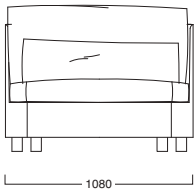

Art. Origami modular sofa system (BIG CENTER)

Origami sofa big center unit available in first grade leather, nubuk leather, lizard printed leather, velvet or suede fabric.
Seat in polyurethane foam wrapped in down feather,
1 back pillow 100% down filling.

Size: cm 108W x 110D x 85H
Size: 42"½W x 43"½D x 33"½ H