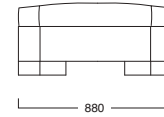

Art. Origami modular sofa system (BIG END SIDE LEFT FACING)

Origami sofa big end side left facing unit available in first grade leather, nubuk leather, lizard printed leather, velvet or suede fabric.
Seat in polyurethane foam wrapped in down feather,
1 back pillow 100% down filling.
Black nickel steel feet.

Size: cm 147W x 110D x 85H
Size: 58"W x 43"½D x 33"½ H

Art. Origami modular sofa system (BIG END SIDE RIGTH FACING)

Origami sofa big end side right facing unit available in first grade leather, nubuk leather, lizard printed leather, velvet or suede fabric.
Seat in polyurethane foam wrapped in down feather,
1 back pillow 100% down filling.
Black nickel steel feet.

Size: cm 147W x 110D x 85H
Size: 58"W x 43"½D x 33"½ H

Art. Origami modular sofa system (SMALL END SIDE LEFT FACING)

Origami sofa small end side left facing unit available in first grade leather, nubuk leather, lizard printed leather, velvet or suede fabric.
Seat in polyurethane foam wrapped in down feather,
1 back pillow 100% down filling.
Black nickel steel feet.

Size: cm 127W x 110D x 85H
Size: 50"W x 43"½D x 33"½ H

Art. Origami modular sofa system (SMALL END SIDE RIGTH FACING)

Origami sofa small end side right facing unit available in first grade leather, nubuk leather, lizard printed leather, velvet or suede fabric.
Seat in polyurethane foam wrapped in down feather,
1 back pillow 100% down filling.
Black nickel steel feet.

Size: cm 127W x 110D x 85H
Size: 50"W x 43"½D x 33"½ H

Art. Origami modular sofa system (BIG CENTER)

Origami sofa big center unit available in first grade leather, nubuk leather, lizard printed leather, velvet or suede fabric.
Seat in polyurethane foam wrapped in down feather,
1 back pillow 100% down filling.

Size: cm 108W x 110D x 85H
Size: 42"½W x 43"½D x 33"½ H