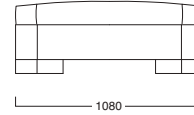

Art. Origami modular sofa system (BIG OTTOMAN)

Origami big ottoman unit available in first grade leather, nubuk leather, lizard printed leather, velvet or suede fabric.
Seat in polyurethane foam wrapped in down feather,
Black nickel steel feet.

Size: cm 108W x 110D x 41H
Size: 42"½W x 43"½D x 16" H