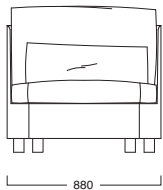

Art. Origami modular sofa system (SMALL CENTER)

Origami sofa small center unit available in first grade leather, nubuk leather, lizard printed leather, velvet or suede fabric.
Seat in polyurethane foam wrapped in down feather,
1 back pillow 100% down filling.

Size: cm 88W x 110D x 85H
Size: 34"½W x 43"½D x 33"½ H