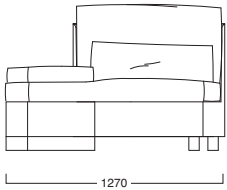

Art. Origami modular sofa system (SMALL END SIDE LEFT FACING)

Origami sofa small end side left facing unit available in first grade leather, nubuk leather, lizard printed leather, velvet or suede fabric.
Seat in polyurethane foam wrapped in down feather,
1 back pillow 100% down filling.
Black nickel steel feet.

Size: cm 127W x 110D x 85H
Size: 50"W x 43"½D x 33"½ H