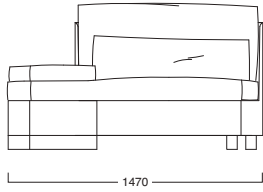

Art. Origami modular sofa system (BIG END SIDE LEFT FACING)

Origami sofa big end side left facing unit available in first grade leather, nubuk leather, lizard printed leather, velvet or suede fabric.
Seat in polyurethane foam wrapped in down feather,
1 back pillow 100% down filling.
Black nickel steel feet.

Size: cm 147W x 110D x 85H
Size: 58"W x 43"½D x 33"½ H