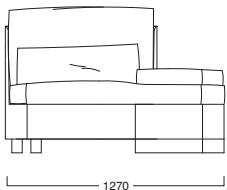

Art. Origami modular sofa system (SMALL END SIDE RIGTH FACING)

Origami sofa small end side right facing unit available in first grade leather, nubuk leather, lizard printed leather, velvet or suede fabric.
Seat in polyurethane foam wrapped in down feather,
1 back pillow 100% down filling.
Black nickel steel feet.

Size: cm 127W x 110D x 85H
Size: 50"W x 43"½D x 33"½ H