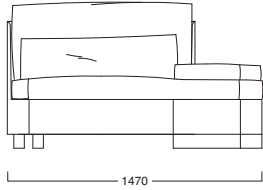

Art. Origami modular sofa system (BIG END SIDE RIGTH FACING)

Origami sofa big end side right facing unit available in first grade leather, nubuk leather, lizard printed leather, velvet or suede fabric.
Seat in polyurethane foam wrapped in down feather,
1 back pillow 100% down filling.
Black nickel steel feet.

Size: cm 147W x 110D x 85H
Size: 58"W x 43"½D x 33"½ H