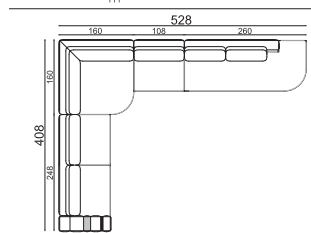

Art. Charisma sectional sofa cm 528 x 408 (208" x 161") with chaise lounge *design by Castello Lagravinese Studio*

Charisma sectional sofa available in first grade leather, nubuk leather, lizard printed leather, velvet or suede fabric. Sofa seats and sides with double stitching in polyurethane foam wrapped in down feather. Base in light gold chrome stainless steel.

Size: cm 528W x 408D x 80H
Size: 208¹/₂W x 161¹/₂D x 31¹/₂H