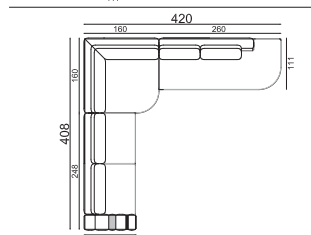

Art. Charisma sectional sofa cm 408 x 420 (161" x 165") with chaise lounge *design by Castello Lagravinese Studio*

Charisma sectional sofa available in first grade leather, nubuk leather, lizard printed leather, velvet or suede fabric. Sofa seats and sides with double stitching in polyurethane foam wrapped in down feather. Base in light gold chrome stainless steel.

Size: cm 408W x 420D x 80H
Size: 161¹/₂W x 165¹/₂D x 31¹/₂H