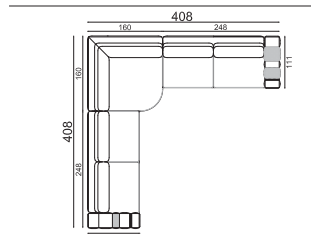

Art. Charisma sectional sofa cm 408 x 408 (161" x 161") *design by Castello Lagravinese Studio*

Charisma sectional sofa available in first grade leather, nubuk leather, lizard printed leather, velvet or suede fabric. Sofa seats and sides with double stitching in polyurethane foam wrapped in down feather. Base in light gold chrome stainless steel.

Size: cm 408W x 408D x 80H
Size: 161¹/₂W x 161¹/₂D x 31¹/₂H