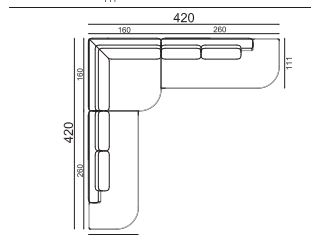

Art. Charisma sectional sofa cm 420 x 420 (165" x 165") with chaise lounge *design by Castello Lagravinese Studio*

Charisma sectional sofa available in first grade leather, nubuk leather, lizard printed leather, velvet or suede fabric. Sofa seats and sides with double stitching in polyurethane foam wrapped in down feather. Base in light gold chrome stainless steel.

Size: cm 420W x 420D x 80H
Size: 165¹/₂W x 165¹/₂D x 31¹/₂H