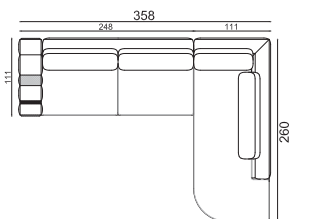

Art. Charisma sectional sofa cm 358 x 260 (141" x 102") with chaise lounge *design by Castello Lagravinese Studio*

Charisma sectional sofa available in first grade leather, nubuk leather, lizard printed leather, velvet or suede fabric. Sofa seats and sides with double stitching in polyurethane foam wrapped in down feather. Base in light gold chrome stainless steel.

Size: cm 358W x 260D x 80H
Size: 141¹/₂W x 102¹/₂D x 31¹/₂H