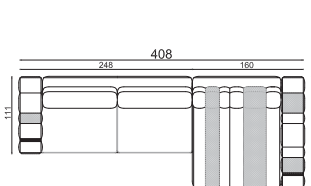

Art. Charisma sectional sofa cm 408 x 160 (161" x 63") with square ottoman *design by Castello Lagravinese Studio*

Charisma sectional sofa available in first grade leather, nubuk leather, lizard printed leather, velvet or suede fabric. Sofa seats and sides with double stitching in polyurethane foam wrapped in down feather. Base in light gold chrome stainless steel.

Size: cm 408W x 160D x 80H
Size: 161¹/₂W x 63¹/₂D x 31¹/₂H