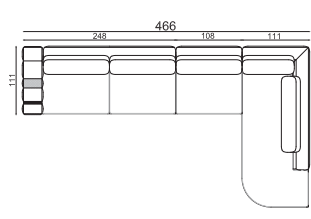

Art. Charisma sectional sofa cm 466 x 260 (183¹/₂ x 102") with chaise lounge *design by Castello Lagravinese Studio*

Charisma sectional sofa available in first grade leather, nubuk leather, lizard printed leather, velvet or suede fabric. Sofa seats and sides with double stitching in polyurethane foam wrapped in down feather. Base in light gold chrome stainless steel.

Size: cm 466W x 260D x 80H
Size: 183¹/₂W x 102¹/₂D x 31¹/₂H