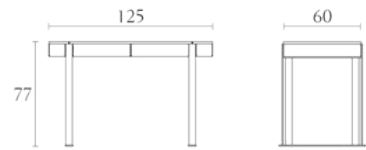

MS700G Dresser w/glass top cm 189 x 52 x H 76.5 inch. 74 ^{1/2} x 20 ^{1/2} x H 30	MS700W Dresser w/wood top cm 189 x 52 x H 76.5 inch. 74 ^{1/2} x 20 ^{1/2} x H 30	MS702G Dresser w/glass top cm 146.5 x 52 x H 76.5 inch. 57 ^{3/4} x 20 ^{1/2} x H 30	MS702W Dresser w/wood top cm 146.5 x 52 x H 76.5 inch. 57 ^{3/4} x 20 ^{1/2} x H 30
--	---	--	---

MS703G Nightstand w/glass top cm 86 x 51.5 x H 60.5 inch. 33 ^{3/4} x 20 ^{1/4} x H 23 ^{3/4}	MS703W Nightstand w/wood top cm 86 x 51.5 x H 60.5 inch. 33 ^{3/4} x 20 ^{1/4} x H 23 ^{3/4}	MS704W Nighstand w/glass top cm 66 x 51.5 x H 60.5 inch. 26 x 20 ^{1/4} x H 23 ^{3/4}	MS704W Nighstand w/glass top cm 66 x 51.5 x H 60.5 inch. 26 x 20 ^{1/4} x H 23 ^{3/4}
---	--	---	---

MS701W MS701W MS098

Chest of Drawers w/glass top
cm 104 x 52x H 152.5
inch. 41 x 20^{1/2} x H 60

Chest of Drawers w/wood top
cm 104 x 52x H 152.5
inch. 41 x 20^{1/2} x H 60

Internal Drawer in Leather

MS314 MS500

Occasional Desk
cm 125 x 60 x H 77
inch. 49^{1/4} x 23^{2/3} x H 30^{1/3}

Bench
cm 150 x 45 x H 45
inch. 59 x 17^{3/4} x H 17^{3/4}

MS503 MS605

Pouff
cm 75 x 45 x H 45
inch. 29^{1/2} x 17^{3/4} x H 17^{3/4}