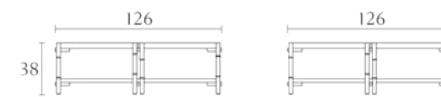

Lazy Susan
cm Ø 80 x H 2.3
inch. Ø 31^{1/2} x H 1

MS501 MS502

Chair
cm 54 x 55 x H 79
inch. 21^{1/4} x 21^{2/3} x H 31

Arm Chair
cm 56 x 55 x H 79
inch. 22 x 21^{2/3} x H 31

MS504

Lounge
cm 72.5 x 68.5 x H 78.5
inch. 28^{1/2} x 27 x H 31

MS311W MS311G MS310W MS310G

Console w/wood Top
cm 186 x 46 x H 74
inch. 73^{1/4} x 18 x H 29

Console w/glass Top
cm 186 x 46 x H 74
inch. 73^{1/4} x 18 x H 29

Console w/wood Top
cm 156 x 46 x H 74
inch. 61^{1/2} x 18 x H 29

Console w/glass Top
cm 156 x 46 x H 74
inch. 61^{1/2} x 18 x H 29

MS308W MS308G MS309W MS309G

Coffè Table w/wood Top
cm 126 x 126 x H 38
inch. 49^{1/2} x 49^{1/2} x H 15

Coffè Table w/glass Top
cm 126 x 126 x H 38
inch. 49^{1/2} x 49^{1/2} x H 15

Coffè Table w/wood Top
cm 156 x 81 x H 38
inch. 61^{1/2} x 32 x H 15

Coffè Table w/glass Top
cm 156 x 81 x H 38
inch. 61^{1/2} x 32 x H 15

MS306W Lamp Table w/wood Top cm 76 x 76 x H 52 inch. 30 x 30 x H 20 ^{1/2}	MS306G Lamp Table w/glass Top cm 76 x 76 x H 52 inch. 30 x 30 x H 20 ^{1/2}	MS307W Round Coffè Table w/wood Top cm 120 x 120 x H 38 inch. Ø 47 ^{1/4} x H 15	MS307G Round Coffè Table w/glass Top cm 120 x 120 x H 38 inch. Ø 47 ^{1/4} x H 15
--	---	--	---