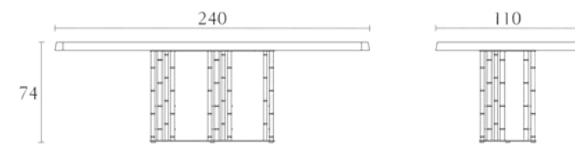

SOVEREIGN
INTERIORS

TECHNICAL
DRAWINGS

MS001G	MS001W	MS002G	MS002W
Buffet w/glass top cm 240 x 50 x H 81.8 inch. 94 ^{1/2} x 19 ^{3/4} x H 32 ^{1/4}	Buffet w/wood top cm 240 x 50 x H 81.8 inch. 94 ^{1/2} x 19 ^{3/4} x H 32 ^{1/4}	Buffet w/glass top cm 200 x 50 x H 81.8 inch. 78 ^{3/4} x 19 ^{3/4} x H 32 ^{1/4}	Buffet w/wood top cm 200 x 50 x H 81.8 inch. 78 ^{3/4} x 19 ^{3/4} x H 32 ^{1/4}
MS003G	MS003W	MS099	
Buffet w/glass top cm 160 x 50 x H 81.8 inch. 63 x 19 ^{3/4} x H 32 ^{1/4}	Buffet w/wood top cm 160 x 50 x H 81.8 inch. 63 x 19 ^{3/4} x H 32 ^{1/4}	Optional drawers for buffet cm 240/200	
MS004G	MS004W	MS005G	MS005W
Servant w/glass top cm 200 x 50 x H 81.8 inch. 78 ^{3/4} x 19 ^{3/4} x H 32 ^{1/4}	Servant w/wood top cm 200 x 50 x H 81.8 inch. 78 ^{3/4} x 19 ^{3/4} x H 32 ^{1/4}	Mobile TV Unit w/glass top cm 200 x 50 x H 60 inch. 78 ^{3/4} x 19 ^{3/4} x H 23 ^{2/3}	Mobile TV Unit w/wood top cm 200 x 50 x H 60 inch. 78 ^{3/4} x 19 ^{3/4} x H 23 ^{2/3}
MS007F	MS007		
Bar Unit w/fridge cm 130 x 50 x H 158.7 inch. 51 ^{1/5} x 19 ^{3/4} x H 62 ^{1/2}	Bar Unit cm 130 x 50 x H 158.7 inch. 51 ^{1/5} x 19 ^{3/4} x H 62 ^{1/2}		

MS006 MS300G MS300W

Cabinet
cm 130 x 50 x H 158.7
inch. 51^{1/5} x 19^{3/4} x H 62^{1/2}

Fix Table w/glass top
cm 280 x 110 x H 74
inch. 110^{1/4} x 43^{1/3} x H 29

Fix Table w/wood top
cm 280 x 110 x H 74
inch. 110^{1/4} x 43^{1/3} x H 29

MS301G MS301W MS302G MS302W

Fix Table w/glass top
cm 240 x 110 x H 74
inch. 94^{1/2} x 43^{1/3} x H 29

Fix Table w/wood top
cm 240 x 110 x H 74
inch. 94^{1/2} x 43^{1/3} x H 29

Fix Table w/glass top
cm 200 x 110 x H 74
inch. 78^{3/4} x 43^{1/3} x H 29

Fix Table w/wood top
cm 200 x 110 x H 74
inch. 78^{3/4} x 43^{1/3} x H 29

MS303 MS304

Round Dining Table
cm Ø 180 x H 76
inch. Ø 71 x H 30

Round Dining Table
cm Ø 160 x H 76
inch. Ø 63 x H 30

MS399 MS398

Lazy Susan
cm Ø 90 x H 2.3
inch. Ø 35^{1/2} x H 1