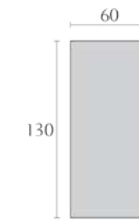

Round Mirror
cm Ø140 x 7.3
inch. Ø55 x 2^{3/4}

MS606 MS607

Mirror
cm 130 x 130 x 9.5
inch. 51^{1/5} x 51^{1/5} x 3^{3/4}

Floor Mirror
cm 160 x 50 x 9.5
inch. 63 x 19^{3/4} x H 3^{3/4}

MS602 MS603

Chandelier
cm Ø100
inch. Ø39^{1/3}

Chandelier w/3 Pendants
cm Ø20 - H Pend. 70
inch. Ø7^{3/4} - H Pend. 27^{1/3}

MS601 MS600

Small Table Lamp
cm Ø35 x H 66.5
inch. Ø13^{3/4} x H 26^{1/4}

Large Table Lamp
cm Ø42 x H 69.5
inch. Ø16^{1/2} x H 27^{1/3}

MS020 MS021

Painting
cm 160 x 125
inch. 63 x H49^{1/4}

Painting
cm 120 x 130
inch. 47^{1/4} x H51^{1/5}

MS022

Painting
cm 60 x 130
inch. 23^{2/3} x H51^{1/5}

SOVEREIGN

INTERIORS

SYDNEY SHOWROOM: 4/69 O'Riordan Street, Alexandria 2015 AUSTRALIA
Tel: 02 9693 5780
E: sydney@sovereigninteriors.com.au