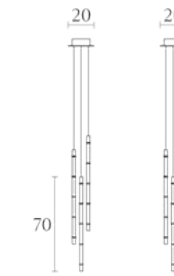

MS703G Nightstand w/glass top cm 86 x 51.5 x H 60.5 inch. 33 ^{3/4} x 20 ^{1/4} x H 23 ^{3/4}	MS703W Nightstand w/wood top cm 86 x 51.5 x H 60.5 inch. 33 ^{3/4} x 20 ^{1/4} x H 23 ^{3/4}	MS704W Nighstand w/glass top cm 66 x 51.5 x H 60.5 inch. 26 x 20 ^{1/4} x H 23 ^{3/4}	MS704W Nighstand w/glass top cm 66 x 51.5 x H 60.5 inch. 26 x 20 ^{1/4} x H 23 ^{3/4}
---	--	---	---

Occasional Desk
cm 125 x 60 x H 77
inch. 49^{1/4} x 23^{2/3} x H 30^{1/3}

Bench
cm 150 x 45 x H 45
inch. 59 x 17^{3/4} x H 17^{3/4}

MS503 MS605

Pouff
cm 75 x 45 x H 45
inch. 29^{1/2} x 17^{3/4} x H 17^{3/4}

Round Mirror
cm Ø140 x 7.3
inch. Ø55 x 2^{3/4}

MS606 MS607

Mirror
cm 130 x 130 x 9.5
inch. 51^{1/5} x 51^{1/5} x 3^{3/4}

Floor Mirror
cm 160 x 50 x 9.5
inch. 63 x 19^{3/4} x H 3^{3/4}

MS602 MS603

Chandelier
cm Ø100
inch. Ø39^{1/3}

Chandelier w/3 Pendants
cm Ø20 - H Pend. 70
inch. Ø7^{3/4} - H Pend. 27^{1/3}

MS601 MS600

Small Table Lamp
cm Ø35 x H 66.5
inch. Ø13^{3/4} x H 26^{1/4}

Large Table Lamp
cm Ø42 x H 69.5
inch. Ø16^{1/2} x H 27^{1/3}