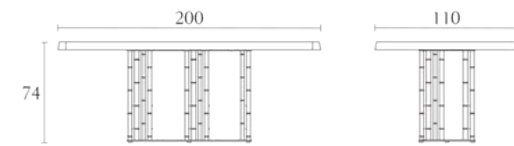

SOVEREIGN
INTERIORS

TECHNICAL
DRAWINGS

MS001G	MS001W	MS002G	MS002W
Buffet w/glass top cm 240 x 50 x H 81.8 inch. 94 ^{1/2} x 19 ^{3/4} x H 32 ^{1/4}	Buffet w/wood top cm 240 x 50 x H 81.8 inch. 94 ^{1/2} x 19 ^{3/4} x H 32 ^{1/4}	Buffet w/glass top cm 200 x 50 x H 81.8 inch. 78 ^{3/4} x 19 ^{3/4} x H 32 ^{1/4}	Buffet w/wood top cm 200 x 50 x H 81.8 inch. 78 ^{3/4} x 19 ^{3/4} x H 32 ^{1/4}
MS003G	MS003W	MS099	
Buffet w/glass top cm 160 x 50 x H 81.8 inch. 63 x 19 ^{3/4} x H 32 ^{1/4}	Buffet w/wood top cm 160 x 50 x H 81.8 inch. 63 x 19 ^{3/4} x H 32 ^{1/4}	Optional drawers for buffet cm 240/200	
MS004G	MS004W	MS005G	MS005W
Servant w/glass top cm 200 x 50 x H 81.8 inch. 78 ^{3/4} x 19 ^{3/4} x H 32 ^{1/4}	Servant w/wood top cm 200 x 50 x H 81.8 inch. 78 ^{3/4} x 19 ^{3/4} x H 32 ^{1/4}	Mobile TV Unit w/glass top cm 200 x 50 x H 60 inch. 78 ^{3/4} x 19 ^{3/4} x H 23 ^{2/3}	Mobile TV Unit w/wood top cm 200 x 50 x H 60 inch. 78 ^{3/4} x 19 ^{3/4} x H 23 ^{2/3}
MS007F	MS007		
Bar Unit w/fridge cm 130 x 50 x H 158.7 inch. 51 ^{1/5} x 19 ^{3/4} x H 62 ^{1/2}	Bar Unit cm 130 x 50 x H 158.7 inch. 51 ^{1/5} x 19 ^{3/4} x H 62 ^{1/2}		

MS006 MS300G MS300W

Cabinet
cm 130 x 50 x H 158.7
inch. 51^{1/5} x 19^{3/4} x H 62^{1/2}

Fix Table w/glass top
cm 280 x 110 x H 74
inch. 110^{1/4} x 43^{1/3} x H 29

Fix Table w/wood top
cm 280 x 110 x H 74
inch. 110^{1/4} x 43^{1/3} x H 29

MS301G MS301W MS302G MS302W

Fix Table w/glass top
cm 240 x 110 x H 74
inch. 94^{1/2} x 43^{1/3} x H 29

Fix Table w/wood top
cm 240 x 110 x H 74
inch. 94^{1/2} x 43^{1/3} x H 29

Fix Table w/glass top
cm 200 x 110 x H 74
inch. 78^{3/4} x 43^{1/3} x H 29

Fix Table w/wood top
cm 200 x 110 x H 74
inch. 78^{3/4} x 43^{1/3} x H 29

MS303 MS304

Round Dining Table
cm Ø 180 x H 76
inch. Ø 71 x H 30

Round Dining Table
cm Ø 160 x H 76
inch. Ø 63 x H 30

MS399 MS398

Lazy Susan
cm Ø 90 x H 2.3
inch. Ø 35^{1/2} x H 1