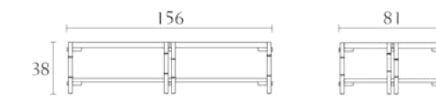

Lazy Susan
cm Ø 80 x H 2.3
inch. Ø 31^{1/2} x H 1

MS501 MS502

Chair
cm 54 x 55 x H 79
inch. 21^{1/4} x 21^{2/3} x H 31

Arm Chair
cm 56 x 55 x H 79
inch. 22 x 21^{2/3} x H 31

MS504

Lounge
cm 72.5 x 68.5 x H 78.5
inch. 28^{1/2} x 27 x H 31

MS311W MS311G MS310W MS310G

Console w/wood Top
cm 186 x 46 x H 74
inch. 73^{1/4} x 18 x H 29

Console w/glass Top
cm 186 x 46 x H 74
inch. 73^{1/4} x 18 x H 29

Console w/wood Top
cm 156 x 46 x H 74
inch. 61^{1/2} x 18 x H 29

Console w/glass Top
cm 156 x 46 x H 74
inch. 61^{1/2} x 18 x H 29

MS308W MS308G MS309W MS309G

Coffè Table w/wood Top
cm 126 x 126 x H 38
inch. 49^{1/2} x 49^{1/2} x H 15

Coffè Table w/glass Top
cm 126 x 126 x H 38
inch. 49^{1/2} x 49^{1/2} x H 15

Coffè Table w/wood Top
cm 156 x 81 x H 38
inch. 61^{1/2} x 32 x H 15

Coffè Table w/glass Top
cm 156 x 81 x H 38
inch. 61^{1/2} x 32 x H 15

MS306W Lamp Table w/wood Top cm 76 x 76 x H 52 inch. 30 x 30 x H 20 ^{1/2}	MS306G Lamp Table w/glass Top cm 76 x 76 x H 52 inch. 30 x 30 x H 20 ^{1/2}	MS307W Round Coffè Table w/wood Top cm 120 x 120 x H 38 inch. Ø 47 ^{1/4} x H 15	MS307G Round Coffè Table w/glass Top cm 120 x 120 x H 38 inch. Ø 47 ^{1/4} x H 15
--	---	--	---