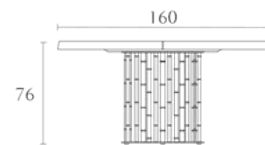

MS301G MS301W MS302G MS302W

Fix Table w/glass top
cm 240 x 110 x H 74
inch. 94^{1/2} x 43^{1/3} x H 29

Fix Table w/wood top
cm 240 x 110 x H 74
inch. 94^{1/2} x 43^{1/3} x H 29

Fix Table w/glass top
cm 200 x 110 x H 74
inch. 78^{3/4} x 43^{1/3} x H 29

Fix Table w/wood top
cm 200 x 110 x H 74
inch. 78^{3/4} x 43^{1/3} x H 29

MS303 MS304

Round Dining Table
cm Ø 180 x H 76
inch. Ø 71 x H 30

Round Dining Table
cm Ø 160 x H 76
inch. Ø 63 x H 30

MS399 MS398

Lazy Susan
cm Ø 90 x H 2.3
inch. Ø 35^{1/2} x H 1

Lazy Susan
cm Ø 80 x H 2.3
inch. Ø 31^{1/2} x H 1

MS501 MS502

Chair
cm 54 x 55 x H 79
inch. 21^{1/4} x 21^{2/3} x H 31

Arm Chair
cm 56 x 55 x H 79
inch. 22 x 21^{2/3} x H 31

MS504

Lounge
cm 72.5 x 68.5 x H 78.5
inch. 28^{1/2} x 27 x H 31

MS311W MS311G MS310W MS310G

Console w/wood Top
cm 186 x 46 x H 74
inch. 73^{1/4} x 18 x H 29

Console w/glass Top
cm 186 x 46 x H 74
inch. 73^{1/4} x 18 x H 29

Console w/wood Top
cm 156 x 46 x H 74
inch. 61^{1/2} x 18 x H 29