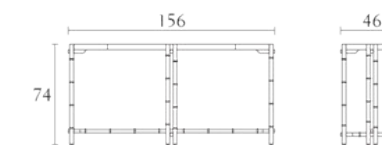

Fix Table w/wood top
cm 200 x 110 x H 74
inch. 78^{3/4} x 43^{1/3} x H 29

MS303 MS304

Round Dining Table
cm Ø 180 x H 76
inch. Ø 71 x H 30

Round Dining Table
cm Ø 160 x H 76
inch. Ø 63 x H 30

MS399 MS398

Lazy Susan
cm Ø 90 x H 2.3
inch. Ø 35^{1/2} x H 1

Lazy Susan
cm Ø 80 x H 2.3
inch. Ø 31^{1/2} x H 1

MS501 MS502

Chair
cm 54 x 55 x H 79
inch. 21^{1/4} x 21^{2/3} x H 31

Arm Chair
cm 56 x 55 x H 79
inch. 22 x 21^{2/3} x H 31

MS504

Lounge
cm 72.5 x 68.5 x H 78.5
inch. 28^{1/2} x 27 x H 31

MS311W MS311G MS310W MS310G

Console w/wood Top
cm 186 x 46 x H 74
inch. 73^{1/4} x 18 x H 29

Console w/glass Top
cm 186 x 46 x H 74
inch. 73^{1/4} x 18 x H 29

Console w/wood Top
cm 156 x 46 x H 74
inch. 61^{1/2} x 18 x H 29

Console w/glass Top
cm 156 x 46 x H 74
inch. 61^{1/2} x 18 x H 29

MS308W MS308G MS309W MS309G

Coffè Table w/wood Top
cm 126 x 126 x H 38
inch. 49^{1/2} x 49^{1/2} x H 15

Coffè Table w/glass Top
cm 126 x 126 x H 38
inch. 49^{1/2} x 49^{1/2} x H 15