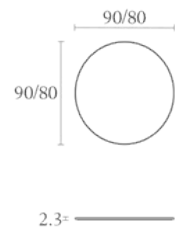

MS006 MS300G MS300W

Cabinet
cm 130 x 50 x H 158.7
inch. 51^{1/5} x 19^{3/4} x H 62^{1/2}

Fix Table w/glass top
cm 280 x 110 x H 74
inch. 110^{1/4} x 43^{1/3} x H 29

Fix Table w/wood top
cm 280 x 110 x H 74
inch. 110^{1/4} x 43^{1/3} x H 29

MS301G MS301W MS302G MS302W

Fix Table w/glass top
cm 240 x 110 x H 74
inch. 94^{1/2} x 43^{1/3} x H 29

Fix Table w/wood top
cm 240 x 110 x H 74
inch. 94^{1/2} x 43^{1/3} x H 29

Fix Table w/glass top
cm 200 x 110 x H 74
inch. 78^{3/4} x 43^{1/3} x H 29

Fix Table w/wood top
cm 200 x 110 x H 74
inch. 78^{3/4} x 43^{1/3} x H 29

MS303 MS304

Round Dining Table
cm Ø 180 x H 76
inch. Ø 71 x H 30

Round Dining Table
cm Ø 160 x H 76
inch. Ø 63 x H 30

MS399 MS398

Lazy Susan
cm Ø 90 x H 2.3
inch. Ø 35^{1/2} x H 1

Lazy Susan
cm Ø 80 x H 2.3
inch. Ø 31^{1/2} x H 1

MS501 MS502

Chair
cm 54 x 55 x H 79
inch. 21^{1/4} x 21^{2/3} x H 31

Arm Chair
cm 56 x 55 x H 79
inch. 22 x 21^{2/3} x H 31

MS504

Lounge
cm 72.5 x 68.5 x H 78.5
inch. 28^{1/2} x 27 x H 31