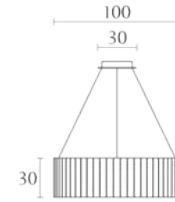

Occasional Desk
cm 125 x 60 x H 77
inch. 49^{1/4} x 23^{2/3} x H 30^{1/3}

Bench
cm 150 x 45 x H 45
inch. 59 x 17^{3/4} x H 17^{3/4}

MS503 MS605

Pouff
cm 75 x 45 x H 45
inch. 29^{1/2} x 17^{3/4} x H 17^{3/4}

Round Mirror
cm Ø140 x 7.3
inch. Ø55 x 2^{3/4}

MS606 MS607

Mirror
cm 130 x 130 x 9.5
inch. 51^{1/5} x 51^{1/5} x 3^{3/4}

Floor Mirror
cm 160 x 50 x 9.5
inch. 63 x 19^{3/4} x H 3^{3/4}

MS602 MS603

Chandelier
cm Ø100
inch. Ø39^{1/3}

Chandelier w/3 Pendants
cm Ø20 - H Pend. 70
inch. Ø7^{3/4} - H Pend. 27^{1/3}

MS601 MS600

Small Table Lamp
cm Ø35 x H 66.5
inch. Ø13^{3/4} x H 26^{1/4}

Large Table Lamp
cm Ø42 x H 69.5
inch. Ø16^{1/2} x H 27^{1/3}