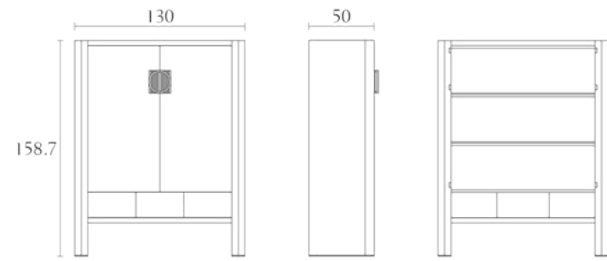

SOVEREIGN
INTERIORS

TECHNICAL
DRAWINGS

MS001G	MS001W	MS002G	MS002W
Buffet w/glass top cm 240 x 50 x H 81.8 inch. 94 ^{1/2} x 19 ^{3/4} x H 32 ^{1/4}	Buffet w/wood top cm 240 x 50 x H 81.8 inch. 94 ^{1/2} x 19 ^{3/4} x H 32 ^{1/4}	Buffet w/glass top cm 200 x 50 x H 81.8 inch. 78 ^{3/4} x 19 ^{3/4} x H 32 ^{1/4}	Buffet w/wood top cm 200 x 50 x H 81.8 inch. 78 ^{3/4} x 19 ^{3/4} x H 32 ^{1/4}
MS003G	MS003W	MS099	
Buffet w/glass top cm 160 x 50 x H 81.8 inch. 63 x 19 ^{3/4} x H 32 ^{1/4}	Buffet w/wood top cm 160 x 50 x H 81.8 inch. 63 x 19 ^{3/4} x H 32 ^{1/4}	Optional drawers for buffet cm 240/200	
MS004G	MS004W	MS005G	MS005W
Servant w/glass top cm 200 x 50 x H 81.8 inch. 78 ^{3/4} x 19 ^{3/4} x H 32 ^{1/4}	Servant w/wood top cm 200 x 50 x H 81.8 inch. 78 ^{3/4} x 19 ^{3/4} x H 32 ^{1/4}	Mobile TV Unit w/glass top cm 200 x 50 x H 60 inch. 78 ^{3/4} x 19 ^{3/4} x H 23 ^{2/3}	Mobile TV Unit w/wood top cm 200 x 50 x H 60 inch. 78 ^{3/4} x 19 ^{3/4} x H 23 ^{2/3}
MS007F	MS007		
Bar Unit w/fridge cm 130 x 50 x H 158.7 inch. 51 ^{1/5} x 19 ^{3/4} x H 62 ^{1/2}	Bar Unit cm 130 x 50 x H 158.7 inch. 51 ^{1/5} x 19 ^{3/4} x H 62 ^{1/2}		

MS006 MS300G MS300W

Cabinet
cm 130 x 50 x H 158.7
inch. 51^{1/5} x 19^{3/4} x H 62^{1/2}

Fix Table w/glass top
cm 280 x 110 x H 74
inch. 110^{1/4} x 43^{1/3} x H 29

Fix Table w/wood top
cm 280 x 110 x H 74
inch. 110^{1/4} x 43^{1/3} x H 29

MS301G MS301W MS302G MS302W

Fix Table w/glass top
cm 240 x 110 x H 74
inch. 94^{1/2} x 43^{1/3} x H 29

Fix Table w/wood top
cm 240 x 110 x H 74
inch. 94^{1/2} x 43^{1/3} x H 29

Fix Table w/glass top
cm 200 x 110 x H 74
inch. 78^{3/4} x 43^{1/3} x H 29

MS700G Dresser w/glass top cm 189 x 52 x H 76.5 inch. 74 ^{1/2} x 20 ^{1/2} x H 30	MS700W Dresser w/wood top cm 189 x 52 x H 76.5 inch. 74 ^{1/2} x 20 ^{1/2} x H 30	MS702G Dresser w/glass top cm 146.5 x 52 x H 76.5 inch. 57 ^{3/4} x 20 ^{1/2} x H 30	MS702W Dresser w/wood top cm 146.5 x 52 x H 76.5 inch. 57 ^{3/4} x 20 ^{1/2} x H 30
--	---	--	---