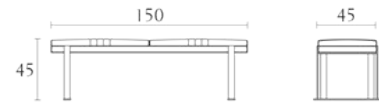

MS700G Dresser w/glass top cm 189 x 52 x H 76.5 inch. 74 ^{1/2} x 20 ^{1/2} x H 30	MS700W Dresser w/wood top cm 189 x 52 x H 76.5 inch. 74 ^{1/2} x 20 ^{1/2} x H 30	MS702G Dresser w/glass top cm 146.5 x 52 x H 76.5 inch. 57 ^{3/4} x 20 ^{1/2} x H 30	MS702W Dresser w/wood top cm 146.5 x 52 x H 76.5 inch. 57 ^{3/4} x 20 ^{1/2} x H 30
--	---	--	---

MS703G Nightstand w/glass top cm 86 x 51.5 x H 60.5 inch. 33 ^{3/4} x 20 ^{1/4} x H 23 ^{3/4}	MS703W Nightstand w/wood top cm 86 x 51.5 x H 60.5 inch. 33 ^{3/4} x 20 ^{1/4} x H 23 ^{3/4}	MS704W Nighstand w/glass top cm 66 x 51.5 x H 60.5 inch. 26 x 20 ^{1/4} x H 23 ^{3/4}	MS704W Nighstand w/glass top cm 66 x 51.5 x H 60.5 inch. 26 x 20 ^{1/4} x H 23 ^{3/4}
---	--	---	---

MS701W MS701W MS098

Chest of Drawers w/glass top
cm 104 x 52x H 152.5
inch. 41 x 20^{1/2} x H 60

Chest of Drawers w/wood top
cm 104 x 52x H 152.5
inch. 41 x 20^{1/2} x H 60

Internal Drawer in Leather

MS314 MS500

Occasional Desk
cm 125 x 60 x H 77
inch. 49^{1/4} x 23^{2/3} x H 30^{1/3}

Bench
cm 150 x 45 x H 45
inch. 59 x 17^{3/4} x H 17^{3/4}

MS503 MS605

Pouff
cm 75 x 45 x H 45
inch. 29^{1/2} x 17^{3/4} x H 17^{3/4}