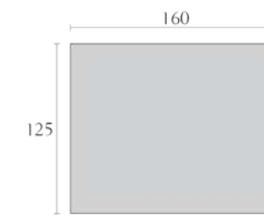

Round Mirror
cm Ø140 x 7.3
inch. Ø55 x 2^{3/4}

MS606 MS607

Mirror
cm 130 x 130 x 9.5
inch. 51^{1/5} x 51^{1/5} x 3^{3/4}

Floor Mirror
cm 160 x 50 x 9.5
inch. 63 x 19^{3/4} x H 3^{3/4}

MS602 MS603

Chandelier
cm Ø100
inch. Ø39^{1/3}

Chandelier w/3 Pendants
cm Ø20 - H Pend. 70
inch. Ø7^{3/4} - H Pend. 27^{1/3}

MS601 MS600

Small Table Lamp
cm Ø35 x H 66.5
inch. Ø13^{3/4} x H 26^{1/4}

Large Table Lamp
cm Ø42 x H 69.5
inch. Ø16^{1/2} x H 27^{1/3}

MS020 MS021

Painting
cm 160 x 125
inch. 63 x H49^{1/4}

Painting
cm 120 x 130
inch. 47^{1/4} x H51^{1/5}

MS022

Painting
cm 60 x 130
inch. 23^{2/3} x H51^{1/5}

SOVEREIGN

INTERIORS

SYDNEY SHOWROOM: 4/69 O'Riordan Street, Alexandria 2015 AUSTRALIA
Tel: 02 9693 5780
E: sydney@sovereigninteriors.com.au