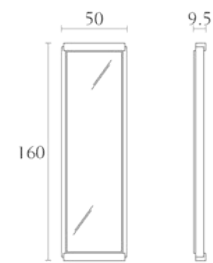

MS700G Dresser w/glass top cm 189 x 52 x H 76.5 inch. 74 ^{1/2} x 20 ^{1/2} x H 30	MS700W Dresser w/wood top cm 189 x 52 x H 76.5 inch. 74 ^{1/2} x 20 ^{1/2} x H 30	MS702G Dresser w/glass top cm 146.5 x 52 x H 76.5 inch. 57 ^{3/4} x 20 ^{1/2} x H 30	MS702W Dresser w/wood top cm 146.5 x 52 x H 76.5 inch. 57 ^{3/4} x 20 ^{1/2} x H 30
--	---	--	---

MS703G Nightstand w/glass top cm 86 x 51.5 x H 60.5 inch. 33 ^{3/4} x 20 ^{1/4} x H 23 ^{3/4}	MS703W Nightstand w/wood top cm 86 x 51.5 x H 60.5 inch. 33 ^{3/4} x 20 ^{1/4} x H 23 ^{3/4}	MS704W Nighstand w/glass top cm 66 x 51.5 x H 60.5 inch. 26 x 20 ^{1/4} x H 23 ^{3/4}	MS704W Nighstand w/glass top cm 66 x 51.5 x H 60.5 inch. 26 x 20 ^{1/4} x H 23 ^{3/4}
---	--	---	---

Occasional Desk
cm 125 x 60 x H 77
inch. 49^{1/4} x 23^{2/3} x H 30^{1/3}

Bench
cm 150 x 45 x H 45
inch. 59 x 17^{3/4} x H 17^{3/4}

MS503 MS605

Pouff
cm 75 x 45 x H 45
inch. 29^{1/2} x 17^{3/4} x H 17^{3/4}

Round Mirror
cm Ø140 x 7.3
inch. Ø55 x 2^{3/4}

MS606 MS607

Mirror
cm 130 x 130 x 9.5
inch. 51^{1/5} x 51^{1/5} x 3^{3/4}

Floor Mirror
cm 160 x 50 x 9.5
inch. 63 x 19^{3/4} x H 3^{3/4}

MS602 MS603

Chandelier
cm Ø100
inch. Ø39^{1/3}