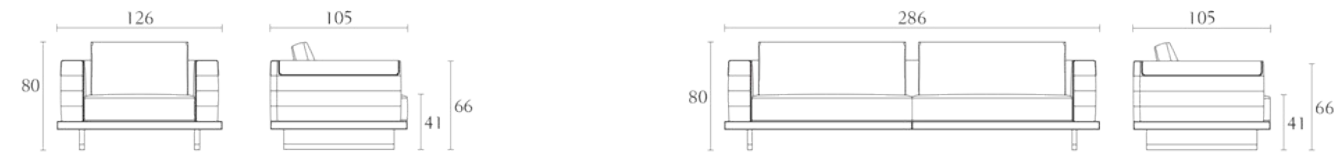

Console w/glass Top
cm 156 x 46 x H 74
inch. 61^{1/2} x 18 x H 29

MS308W MS308G MS309W MS309G

Coffè Table w/wood Top
cm 126 x 126 x H 38
inch. 49^{1/2} x 49^{1/2} x H 15

Coffè Table w/glass Top
cm 126 x 126 x H 38
inch. 49^{1/2} x 49^{1/2} x H 15

Coffè Table w/wood Top
cm 156 x 81 x H 38
inch. 61^{1/2} x 32 x H 15

Coffè Table w/glass Top
cm 156 x 81 x H 38
inch. 61^{1/2} x 32 x H 15

MS306W Lamp Table w/wood Top cm 76 x 76 x H 52 inch. 30 x 30 x H 20 ^{1/2}	MS306G Lamp Table w/glass Top cm 76 x 76 x H 52 inch. 30 x 30 x H 20 ^{1/2}	MS307W Round Coffè Table w/wood Top cm 120 x 120 x H 38 inch. Ø 47 ^{1/4} x H 15	MS307G Round Coffè Table w/glass Top cm 120 x 120 x H 38 inch. Ø 47 ^{1/4} x H 15
--	---	--	---

MS305W Round Lamp Table w/wood Top cm Ø70 x H 52 inch. Ø27 ^{1/2} x H 20 ^{1/2}	MS305G Round Lamp Table w/glass Top cm Ø70 x H 52 inch. Ø27 ^{1/2} x H 20 ^{1/2}	MS313 Servant Table cm Ø40 x H 55 inch. Ø15 ^{3/4} x H 21 ^{3/4}
---	--	--

MS505 Arm Chair cm 126 x 105 x H 80 inch. 49 ^{1/2} x 41 ^{1/3} x H 31 ^{1/2}	MS506 Sofa cm 286 x 105 x H 80 inch. 112 ^{1/2} x 41 ^{1/3} x H 31 ^{1/2}
---	---

MS507 Sofa cm 246 x 105 x H 80 inch. 97 x 41 ^{1/3} x H 31 ^{1/2}	MS508 Sofa cm 210 x 105 x H 80 inch. 82 ^{3/4} x 41 ^{1/3} x H 31 ^{1/2}
---	--