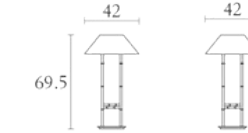

Occasional Desk
cm 125 x 60 x H 77
inch. 49^{1/4} x 23^{2/3} x H 30^{1/3}

Bench
cm 150 x 45 x H 45
inch. 59 x 17^{3/4} x H 17^{3/4}

MS503 MS605

Pouff
cm 75 x 45 x H 45
inch. 29^{1/2} x 17^{3/4} x H 17^{3/4}

Round Mirror
cm Ø140 x 7.3
inch. Ø55 x 2^{3/4}

MS606 MS607

Mirror
cm 130 x 130 x 9.5
inch. 51^{1/5} x 51^{1/5} x 3^{3/4}

Floor Mirror
cm 160 x 50 x 9.5
inch. 63 x 19^{3/4} x H 3^{3/4}

MS602 MS603

Chandelier
cm Ø100
inch. Ø39^{1/3}

Chandelier w/3 Pendants
cm Ø20 - H Pend. 70
inch. Ø7^{3/4} - H Pend. 27^{1/3}

MS601 MS600

Small Table Lamp
cm Ø35 x H 66.5
inch. Ø13^{3/4} x H 26^{1/4}

Large Table Lamp
cm Ø42 x H 69.5
inch. Ø16^{1/2} x H 27^{1/3}

MS020 MS021

Painting
cm 160 x 125
inch. 63 x H49^{1/4}

Painting
cm 120 x 130
inch. 47^{1/4} x H51^{1/5}

MS022

Painting
cm 60 x 130
inch. 23^{2/3} x H51^{1/5}

SOVEREIGN

INTERIORS

SYDNEY SHOWROOM: 4/69 O'Riordan Street, Alexandria 2015 AUSTRALIA
Tel: 02 9693 5780
E: sydney@sovereigninteriors.com.au