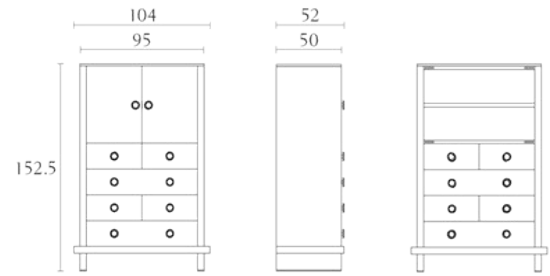

MS700G Dresser w/glass top cm 189 x 52 x H 76.5 inch. 74 ^{1/2} x 20 ^{1/2} x H 30	MS700W Dresser w/wood top cm 189 x 52 x H 76.5 inch. 74 ^{1/2} x 20 ^{1/2} x H 30	MS702G Dresser w/glass top cm 146.5 x 52 x H 76.5 inch. 57 ^{3/4} x 20 ^{1/2} x H 30	MS702W Dresser w/wood top cm 146.5 x 52 x H 76.5 inch. 57 ^{3/4} x 20 ^{1/2} x H 30
--	---	--	---

MS703G Nightstand w/glass top cm 86 x 51.5 x H 60.5 inch. 33 ^{3/4} x 20 ^{1/4} x H 23 ^{3/4}	MS703W Nightstand w/wood top cm 86 x 51.5 x H 60.5 inch. 33 ^{3/4} x 20 ^{1/4} x H 23 ^{3/4}	MS704W Nighstand w/glass top cm 66 x 51.5 x H 60.5 inch. 26 x 20 ^{1/4} x H 23 ^{3/4}	MS704W Nighstand w/glass top cm 66 x 51.5 x H 60.5 inch. 26 x 20 ^{1/4} x H 23 ^{3/4}
---	--	---	---

MS701W MS701W MS098

Chest of Drawers w/glass top
cm 104 x 52x H 152.5
inch. 41 x 20^{1/2} x H 60

Chest of Drawers w/wood top
cm 104 x 52x H 152.5
inch. 41 x 20^{1/2} x H 60

Internal Drawer in Leather

MS314 MS500

Round Mirror
cm Ø140 x 7.3
inch. Ø55 x 2^{3/4}

MS606 MS607

Mirror
cm 130 x 130 x 9.5
inch. 51^{1/5} x 51^{1/5} x 3^{3/4}

Floor Mirror
cm 160 x 50 x 9.5
inch. 63 x 19^{3/4} x H 3^{3/4}

MS602 MS603

Chandelier
cm Ø100
inch. Ø39^{1/3}