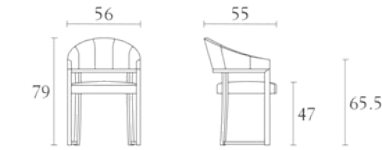

Fix Table w/wood top
cm 200 x 110 x H 74
inch. 78^{3/4} x 43^{1/3} x H 29

MS303 MS304

Round Dining Table
cm Ø 180 x H 76
inch. Ø 71 x H 30

Round Dining Table
cm Ø 160 x H 76
inch. Ø 63 x H 30

MS399 MS398

Lazy Susan
cm Ø 90 x H 2.3
inch. Ø 35^{1/2} x H 1

Lazy Susan
cm Ø 80 x H 2.3
inch. Ø 31^{1/2} x H 1

MS501 MS502

Chair
cm 54 x 55 x H 79
inch. 21^{1/4} x 21^{2/3} x H 31

Arm Chair
cm 56 x 55 x H 79
inch. 22 x 21^{2/3} x H 31

MS504

Lounge
cm 72.5 x 68.5 x H 78.5
inch. 28^{1/2} x 27 x H 31

MS311W MS311G MS310W MS310G

Console w/wood Top
cm 186 x 46 x H 74
inch. 73^{1/4} x 18 x H 29

Console w/glass Top
cm 186 x 46 x H 74
inch. 73^{1/4} x 18 x H 29

Console w/wood Top
cm 156 x 46 x H 74
inch. 61^{1/2} x 18 x H 29

Console w/glass Top
cm 156 x 46 x H 74
inch. 61^{1/2} x 18 x H 29

MS308W MS308G MS309W MS309G

Coffè Table w/wood Top
cm 126 x 126 x H 38
inch. 49^{1/2} x 49^{1/2} x H 15

Coffè Table w/glass Top
cm 126 x 126 x H 38
inch. 49^{1/2} x 49^{1/2} x H 15