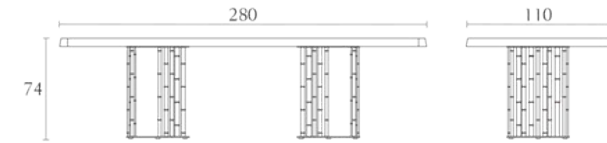

SOVEREIGN
INTERIORS

TECHNICAL
DRAWINGS

MS001G	MS001W	MS002G	MS002W
Buffet w/glass top cm 240 x 50 x H 81.8 inch. 94 ^{1/2} x 19 ^{3/4} x H 32 ^{1/4}	Buffet w/wood top cm 240 x 50 x H 81.8 inch. 94 ^{1/2} x 19 ^{3/4} x H 32 ^{1/4}	Buffet w/glass top cm 200 x 50 x H 81.8 inch. 78 ^{3/4} x 19 ^{3/4} x H 32 ^{1/4}	Buffet w/wood top cm 200 x 50 x H 81.8 inch. 78 ^{3/4} x 19 ^{3/4} x H 32 ^{1/4}
MS003G	MS003W	MS099	
Buffet w/glass top cm 160 x 50 x H 81.8 inch. 63 x 19 ^{3/4} x H 32 ^{1/4}	Buffet w/wood top cm 160 x 50 x H 81.8 inch. 63 x 19 ^{3/4} x H 32 ^{1/4}	Optional drawers for buffet cm 240/200	
MS004G	MS004W	MS005G	MS005W
Servant w/glass top cm 200 x 50 x H 81.8 inch. 78 ^{3/4} x 19 ^{3/4} x H 32 ^{1/4}	Servant w/wood top cm 200 x 50 x H 81.8 inch. 78 ^{3/4} x 19 ^{3/4} x H 32 ^{1/4}	Mobile TV Unit w/glass top cm 200 x 50 x H 60 inch. 78 ^{3/4} x 19 ^{3/4} x H 23 ^{2/3}	Mobile TV Unit w/wood top cm 200 x 50 x H 60 inch. 78 ^{3/4} x 19 ^{3/4} x H 23 ^{2/3}
MS007F	MS007		
Bar Unit w/fridge cm 130 x 50 x H 158.7 inch. 51 ^{1/5} x 19 ^{3/4} x H 62 ^{1/2}	Bar Unit cm 130 x 50 x H 158.7 inch. 51 ^{1/5} x 19 ^{3/4} x H 62 ^{1/2}		

MS006 MS300G MS300W

Cabinet
cm 130 x 50 x H 158.7
inch. 51^{1/5} x 19^{3/4} x H 62^{1/2}

Fix Table w/glass top
cm 280 x 110 x H 74
inch. 110^{1/4} x 43^{1/3} x H 29

Fix Table w/wood top
cm 280 x 110 x H 74
inch. 110^{1/4} x 43^{1/3} x H 29

MS301G MS301W MS302G MS302W

Fix Table w/glass top
cm 240 x 110 x H 74
inch. 94^{1/2} x 43^{1/3} x H 29

Fix Table w/wood top
cm 240 x 110 x H 74
inch. 94^{1/2} x 43^{1/3} x H 29

Fix Table w/glass top
cm 200 x 110 x H 74
inch. 78^{3/4} x 43^{1/3} x H 29

MS311W MS311G MS310W MS310G

Console w/wood Top
cm 186 x 46 x H 74
inch. 73^{1/4} x 18 x H 29

Console w/glass Top
cm 186 x 46 x H 74
inch. 73^{1/4} x 18 x H 29

Console w/wood Top
cm 156 x 46 x H 74
inch. 61^{1/2} x 18 x H 29