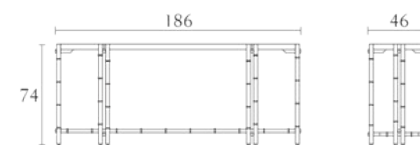

Fix Table w/wood top
cm 200 x 110 x H 74
inch. 78^{3/4} x 43^{1/3} x H 29

MS303 MS304

Round Dining Table
cm Ø 180 x H 76
inch. Ø 71 x H 30

Round Dining Table
cm Ø 160 x H 76
inch. Ø 63 x H 30

MS399 MS398

Lazy Susan
cm Ø 90 x H 2.3
inch. Ø 35^{1/2} x H 1

Lazy Susan
cm Ø 80 x H 2.3
inch. Ø 31^{1/2} x H 1

MS501 MS502

Chair
cm 54 x 55 x H 79
inch. 21^{1/4} x 21^{2/3} x H 31

Arm Chair
cm 56 x 55 x H 79
inch. 22 x 21^{2/3} x H 31

MS504

Lounge
cm 72.5 x 68.5 x H 78.5
inch. 28^{1/2} x 27 x H 31

MS311W MS311G MS310W MS310G

Console w/wood Top
cm 186 x 46 x H 74
inch. 73^{1/4} x 18 x H 29

Console w/glass Top
cm 186 x 46 x H 74
inch. 73^{1/4} x 18 x H 29

Console w/wood Top
cm 156 x 46 x H 74
inch. 61^{1/2} x 18 x H 29

Console w/glass Top
cm 156 x 46 x H 74
inch. 61^{1/2} x 18 x H 29

MS308W MS308G MS309W MS309G

Coffè Table w/wood Top
cm 126 x 126 x H 38
inch. 49^{1/2} x 49^{1/2} x H 15

Coffè Table w/glass Top
cm 126 x 126 x H 38
inch. 49^{1/2} x 49^{1/2} x H 15