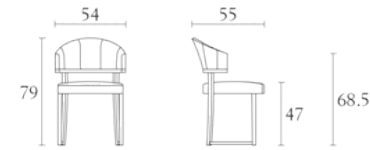

MS006 MS300G MS300W

Cabinet
cm 130 x 50 x H 158.7
inch. 51^{1/5} x 19^{3/4} x H 62^{1/2}

Fix Table w/glass top
cm 280 x 110 x H 74
inch. 110^{1/4} x 43^{1/3} x H 29

Fix Table w/wood top
cm 280 x 110 x H 74
inch. 110^{1/4} x 43^{1/3} x H 29

MS301G MS301W MS302G MS302W

Fix Table w/glass top
cm 240 x 110 x H 74
inch. 94^{1/2} x 43^{1/3} x H 29

Fix Table w/wood top
cm 240 x 110 x H 74
inch. 94^{1/2} x 43^{1/3} x H 29

Fix Table w/glass top
cm 200 x 110 x H 74
inch. 78^{3/4} x 43^{1/3} x H 29

Fix Table w/wood top
cm 200 x 110 x H 74
inch. 78^{3/4} x 43^{1/3} x H 29

MS303 MS304

Round Dining Table
cm Ø 180 x H 76
inch. Ø 71 x H 30

Round Dining Table
cm Ø 160 x H 76
inch. Ø 63 x H 30

MS399 MS398

Lazy Susan
cm Ø 90 x H 2.3
inch. Ø 35^{1/2} x H 1

Lazy Susan
cm Ø 80 x H 2.3
inch. Ø 31^{1/2} x H 1

MS501 MS502

Chair
cm 54 x 55 x H 79
inch. 21^{1/4} x 21^{2/3} x H 31

Arm Chair
cm 56 x 55 x H 79
inch. 22 x 21^{2/3} x H 31

MS504

Lounge
cm 72.5 x 68.5 x H 78.5
inch. 28^{1/2} x 27 x H 31