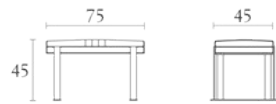

MS703G Nightstand w/glass top cm 86 x 51.5 x H 60.5 inch. 33 ^{3/4} x 20 ^{1/4} x H 23 ^{3/4}	MS703W Nightstand w/wood top cm 86 x 51.5 x H 60.5 inch. 33 ^{3/4} x 20 ^{1/4} x H 23 ^{3/4}	MS704W Nighstand w/glass top cm 66 x 51.5 x H 60.5 inch. 26 x 20 ^{1/4} x H 23 ^{3/4}	MS704W Nighstand w/glass top cm 66 x 51.5 x H 60.5 inch. 26 x 20 ^{1/4} x H 23 ^{3/4}
---	--	---	---

MS701W MS701W MS098

Chest of Drawers w/glass top
cm 104 x 52x H 152.5
inch. 41 x 20^{1/2} x H 60

Chest of Drawers w/wood top
cm 104 x 52x H 152.5
inch. 41 x 20^{1/2} x H 60

Internal Drawer in Leather

MS314 MS500

Occasional Desk
cm 125 x 60 x H 77
inch. 49^{1/4} x 23^{2/3} x H 30^{1/3}

Bench
cm 150 x 45 x H 45
inch. 59 x 17^{3/4} x H 17^{3/4}

MS503 MS605

Pouff
cm 75 x 45 x H 45
inch. 29^{1/2} x 17^{3/4} x H 17^{3/4}

Round Mirror
cm Ø140 x 7.3
inch. Ø55 x 2^{3/4}

MS606 MS607

Mirror
cm 130 x 130 x 9.5
inch. 51^{1/5} x 51^{1/5} x 3^{3/4}

Floor Mirror
cm 160 x 50 x 9.5
inch. 63 x 19^{3/4} x H 3^{3/4}

MS602 MS603

Chandelier
cm Ø100
inch. Ø39^{1/3}