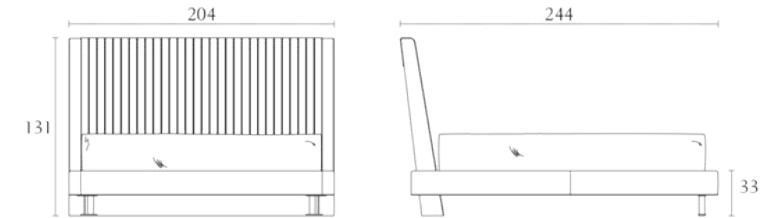

Coffè Table w/wood Top
cm 156 x 81 x H 38
inch. 61^{1/2} x 32 x H 15

Coffè Table w/glass Top
cm 156 x 81 x H 38
inch. 61^{1/2} x 32 x H 15

MS306W Lamp Table w/wood Top cm 76 x 76 x H 52 inch. 30 x 30 x H 20 ^{1/2}	MS306G Lamp Table w/glass Top cm 76 x 76 x H 52 inch. 30 x 30 x H 20 ^{1/2}	MS307W Round Coffè Table w/wood Top cm 120 x 120 x H 38 inch. Ø 47 ^{1/4} x H 15	MS307G Round Coffè Table w/glass Top cm 120 x 120 x H 38 inch. Ø 47 ^{1/4} x H 15
--	---	--	---

MS305W Round Lamp Table w/wood Top cm Ø70 x H 52 inch. Ø27 ^{1/2} x H 20 ^{1/2}	MS305G Round Lamp Table w/glass Top cm Ø70 x H 52 inch. Ø27 ^{1/2} x H 20 ^{1/2}	MS313 Servant Table cm Ø40 x H 55 inch. Ø15 ^{3/4} x H 21 ^{3/4}
---	--	--

MS505 Arm Chair cm 126 x 105 x H 80 inch. 49 ^{1/2} x 41 ^{1/3} x H 31 ^{1/2}	MS506 Sofa cm 286 x 105 x H 80 inch. 112 ^{1/2} x 41 ^{1/3} x H 31 ^{1/2}
---	---

MS507 Sofa cm 246 x 105 x H 80 inch. 97 x 41 ^{1/3} x H 31 ^{1/2}	MS508 Sofa cm 210 x 105 x H 80 inch. 82 ^{3/4} x 41 ^{1/3} x H 31 ^{1/2}
---	--

MS900 Queen size bed cm 174 x 244 x H 131 inch. 68 ^{1/2} x 96 x H 51 ^{1/2} Orthopaedic spring cm 153 x 203 inch. 60 ^{1/4} x 80	MS901 King size bed cm 214 x 244 x H 131 inch. 84 ^{1/4} x 96 x H 51 ^{1/2} Orthopaedic spring cm 193 x 203 inch. 76 x 80	MS902 California size bed cm 204 x 254 x H 131 inch. 80 ^{1/3} x 100 x H 51 ^{1/2} Orthopaedic spring cm 183 x 214 inch. 72 x 84 ^{1/4}	MS903 California special size bed cm 204 x 244 x H 131 inch. 80 ^{1/3} x 96 x H 51 ^{1/2} Orthopaedic spring cm 183 x 203 inch. 72 x 80	MS905 Special size bed cm 221 x 244 x H 131 inch. 87 x 96 x H 51 ^{1/2} Orthopaedic spring cm 200 x 203 inch. 78 ^{3/4} x 80
--	--	--	--	---