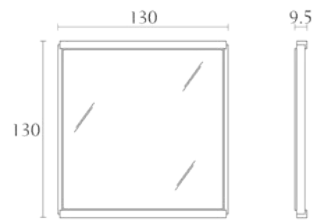

MS700G Dresser w/glass top cm 189 x 52 x H 76.5 inch. 74 ^{1/2} x 20 ^{1/2} x H 30	MS700W Dresser w/wood top cm 189 x 52 x H 76.5 inch. 74 ^{1/2} x 20 ^{1/2} x H 30	MS702G Dresser w/glass top cm 146.5 x 52 x H 76.5 inch. 57 ^{3/4} x 20 ^{1/2} x H 30	MS702W Dresser w/wood top cm 146.5 x 52 x H 76.5 inch. 57 ^{3/4} x 20 ^{1/2} x H 30
--	---	--	---

MS703G Nightstand w/glass top cm 86 x 51.5 x H 60.5 inch. 33 ^{3/4} x 20 ^{1/4} x H 23 ^{3/4}	MS703W Nightstand w/wood top cm 86 x 51.5 x H 60.5 inch. 33 ^{3/4} x 20 ^{1/4} x H 23 ^{3/4}	MS704W Nighstand w/glass top cm 66 x 51.5 x H 60.5 inch. 26 x 20 ^{1/4} x H 23 ^{3/4}	MS704W Nighstand w/glass top cm 66 x 51.5 x H 60.5 inch. 26 x 20 ^{1/4} x H 23 ^{3/4}
---	--	---	---

Occasional Desk
cm 125 x 60 x H 77
inch. 49^{1/4} x 23^{2/3} x H 30^{1/3}

Bench
cm 150 x 45 x H 45
inch. 59 x 17^{3/4} x H 17^{3/4}

MS503 MS605

Pouff
cm 75 x 45 x H 45
inch. 29^{1/2} x 17^{3/4} x H 17^{3/4}

Round Mirror
cm Ø140 x 7.3
inch. Ø55 x 2^{3/4}

MS606 MS607

Mirror
cm 130 x 130 x 9.5
inch. 51^{1/5} x 51^{1/5} x 3^{3/4}

Floor Mirror
cm 160 x 50 x 9.5
inch. 63 x 19^{3/4} x H 3^{3/4}

MS602 MS603

Chandelier
cm Ø100
inch. Ø39^{1/3}