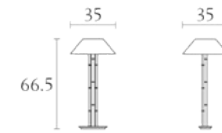

MS703G Nightstand w/glass top cm 86 x 51.5 x H 60.5 inch. 33 ^{3/4} x 20 ^{1/4} x H 23 ^{3/4}	MS703W Nightstand w/wood top cm 86 x 51.5 x H 60.5 inch. 33 ^{3/4} x 20 ^{1/4} x H 23 ^{3/4}	MS704W Nighstand w/glass top cm 66 x 51.5 x H 60.5 inch. 26 x 20 ^{1/4} x H 23 ^{3/4}	MS704W Nighstand w/glass top cm 66 x 51.5 x H 60.5 inch. 26 x 20 ^{1/4} x H 23 ^{3/4}
---	--	---	---

Round Mirror
cm Ø140 x 7.3
inch. Ø55 x 2^{3/4}

MS606 MS607

Mirror
cm 130 x 130 x 9.5
inch. 51^{1/5} x 51^{1/5} x 3^{3/4}

Floor Mirror
cm 160 x 50 x 9.5
inch. 63 x 19^{3/4} x H 3^{3/4}

MS602 MS603

Chandelier
cm Ø100
inch. Ø39^{1/3}

Chandelier w/3 Pendants
cm Ø20 - H Pend. 70
inch. Ø7^{3/4} - H Pend. 27^{1/3}

MS601 MS600

Small Table Lamp
cm Ø35 x H 66.5
inch. Ø13^{3/4} x H 26^{1/4}

Large Table Lamp
cm Ø42 x H 69.5
inch. Ø16^{1/2} x H 27^{1/3}

MS020 MS021

Painting
cm 160 x 125
inch. 63 x H49^{1/4}

Painting
cm 120 x 130
inch. 47^{1/4} x H51^{1/5}

MS022

Painting
cm 60 x 130
inch. 23^{2/3} x H51^{1/5}

SOVEREIGN

INTERIORS

SYDNEY SHOWROOM: 4/69 O'Riordan Street, Alexandria 2015 AUSTRALIA
Tel: 02 9693 5780
E: sydney@sovereigninteriors.com.au