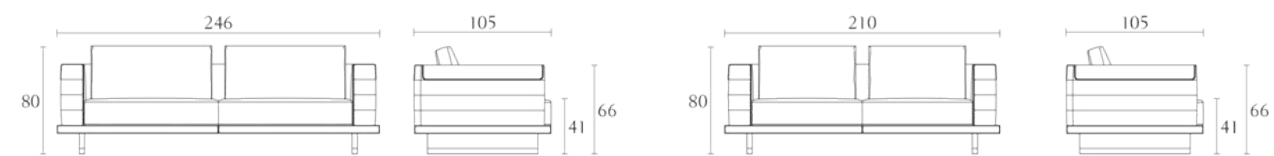

MS306W Lamp Table w/wood Top cm 76 x 76 x H 52 inch. 30 x 30 x H 20^{1/2}	MS306G Lamp Table w/glass Top cm 76 x 76 x H 52 inch. 30 x 30 x H 20^{1/2}	MS307W Round Coffè Table w/wood Top cm 120 x 120 x H 38 inch. Ø 47^{1/4} x H 15	MS307G Round Coffè Table w/glass Top cm 120 x 120 x H 38 inch. Ø 47^{1/4} x H 15

MS305W Round Lamp Table w/wood Top cm Ø70 x H 52 inch. Ø27^{1/2} x H 20^{1/2}	MS305G Round Lamp Table w/glass Top cm Ø70 x H 52 inch. Ø27^{1/2} x H 20^{1/2}	MS313 Servant Table cm Ø40 x H 55 inch. Ø15^{3/4} x H 21^{3/4}

MS505 Arm Chair cm 126 x 105 x H 80 inch. 49^{1/2} x 41^{1/3} x H 31^{1/2}	MS506 Sofa cm 286 x 105 x H 80 inch. 112^{1/2} x 41^{1/3} x H 31^{1/2}

MS507 Sofa cm 246 x 105 x H 80 inch. 97 x 41^{1/3} x H 31^{1/2}	MS508 Sofa cm 210 x 105 x H 80 inch. 82^{3/4} x 41^{1/3} x H 31^{1/2}

MS900 Queen size bed cm 174 x 244 x H 131 inch. 68^{1/2} x 96 x H 51^{1/2} Orthopaedic spring cm 153 x 203 inch. 60^{1/4} x 80	MS901 King size bed cm 214 x 244 x H 131 inch. 84^{1/4} x 96 x H 51^{1/2} Orthopaedic spring cm 193 x 203 inch. 76 x 80	MS902 California size bed cm 204 x 254 x H 131 inch. 80^{1/3} x 100 x H 51^{1/2} Orthopaedic spring cm 183 x 214 inch. 72 x 84^{1/4}	MS903 California special size bed cm 204 x 244 x H 131 inch. 80^{1/3} x 96 x H 51^{1/2} Orthopaedic spring cm 183 x 203 inch. 72 x 80	MS905 Special size bed cm 221 x 244 x H 131 inch. 87 x 96 x H 51^{1/2} Orthopaedic spring cm 200 x 203 inch. 78^{3/4} x 80

MS700G Dresser w/glass top cm 189 x 52 x H 76.5 inch. 74^{1/2} x 20^{1/2} x H 30	MS700W Dresser w/wood top cm 189 x 52 x H 76.5 inch. 74^{1/2} x 20^{1/2} x H 30	MS702G Dresser w/glass top cm 146.5 x 52 x H 76.5 inch. 57^{3/4} x 20^{1/2} x H 30	MS702W Dresser w/wood top cm 146.5 x 52 x H 76.5 inch. 57^{3/4} x 20^{1/2} x H 30

MS703G Nightstand w/glass top cm 86 x 51.5 x H 60.5 inch. 33^{3/4} x 20^{1/4} x H 23^{3/4}	MS703W Nightstand w/wood top cm 86 x 51.5 x H 60.5 inch. 33^{3/4} x 20^{1/4} x H 23^{3/4}	MS704W Nighstand w/glass top cm 66 x 51.5 x H 60.5 inch. 26 x 20^{1/4} x H 23^{3/4}	MS704W Nighstand w/glass top cm 66 x 51.5 x H 60.5 inch. 26 x 20^{1/4} x H 23^{3/4}