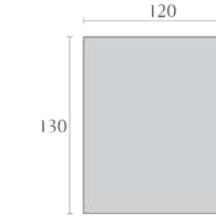

MS700G Dresser w/glass top cm 189 x 52 x H 76.5 inch. 74 ^{1/2} x 20 ^{1/2} x H 30	MS700W Dresser w/wood top cm 189 x 52 x H 76.5 inch. 74 ^{1/2} x 20 ^{1/2} x H 30	MS702G Dresser w/glass top cm 146.5 x 52 x H 76.5 inch. 57 ^{3/4} x 20 ^{1/2} x H 30	MS702W Dresser w/wood top cm 146.5 x 52 x H 76.5 inch. 57 ^{3/4} x 20 ^{1/2} x H 30
--	---	--	---

Round Mirror
cm Ø140 x 7.3
inch. Ø55 x 2^{3/4}

MS606 MS607

Mirror
cm 130 x 130 x 9.5
inch. 51^{1/5} x 51^{1/5} x 3^{3/4}

Floor Mirror
cm 160 x 50 x 9.5
inch. 63 x 19^{3/4} x H 3^{3/4}

MS602 MS603

Chandelier
cm Ø100
inch. Ø39^{1/3}

Chandelier w/3 Pendants
cm Ø20 - H Pend. 70
inch. Ø7^{3/4} - H Pend. 27^{1/3}

MS601 MS600

Small Table Lamp
cm Ø35 x H 66.5
inch. Ø13^{3/4} x H 26^{1/4}

Large Table Lamp
cm Ø42 x H 69.5
inch. Ø16^{1/2} x H 27^{1/3}

MS020 MS021

Painting
cm 160 x 125
inch. 63 x H49^{1/4}

Painting
cm 120 x 130
inch. 47^{1/4} x H51^{1/5}

MS022

Painting
cm 60 x 130
inch. 23^{2/3} x H51^{1/5}

SOVEREIGN

INTERIORS

SYDNEY SHOWROOM: 4/69 O'Riordan Street, Alexandria 2015 AUSTRALIA
Tel: 02 9693 5780
E: sydney@sovereigninteriors.com.au