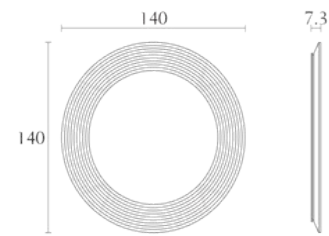

MS700G Dresser w/glass top cm 189 x 52 x H 76.5 inch. 74 ^{1/2} x 20 ^{1/2} x H 30	MS700W Dresser w/wood top cm 189 x 52 x H 76.5 inch. 74 ^{1/2} x 20 ^{1/2} x H 30	MS702G Dresser w/glass top cm 146.5 x 52 x H 76.5 inch. 57 ^{3/4} x 20 ^{1/2} x H 30	MS702W Dresser w/wood top cm 146.5 x 52 x H 76.5 inch. 57 ^{3/4} x 20 ^{1/2} x H 30
--	---	--	---

MS703G Nightstand w/glass top cm 86 x 51.5 x H 60.5 inch. 33 ^{3/4} x 20 ^{1/4} x H 23 ^{3/4}	MS703W Nightstand w/wood top cm 86 x 51.5 x H 60.5 inch. 33 ^{3/4} x 20 ^{1/4} x H 23 ^{3/4}	MS704W Nighstand w/glass top cm 66 x 51.5 x H 60.5 inch. 26 x 20 ^{1/4} x H 23 ^{3/4}	MS704W Nighstand w/glass top cm 66 x 51.5 x H 60.5 inch. 26 x 20 ^{1/4} x H 23 ^{3/4}
---	--	---	---

Occasional Desk
cm 125 x 60 x H 77
inch. 49^{1/4} x 23^{2/3} x H 30^{1/3}

Bench
cm 150 x 45 x H 45
inch. 59 x 17^{3/4} x H 17^{3/4}

MS503 MS605

Pouff
cm 75 x 45 x H 45
inch. 29^{1/2} x 17^{3/4} x H 17^{3/4}

Round Mirror
cm Ø140 x 7.3
inch. Ø55 x 2^{3/4}

MS606 MS607

Mirror
cm 130 x 130 x 9.5
inch. 51^{1/5} x 51^{1/5} x 3^{3/4}

Floor Mirror
cm 160 x 50 x 9.5
inch. 63 x 19^{3/4} x H 3^{3/4}

MS602 MS603

Chandelier
cm Ø100
inch. Ø39^{1/3}