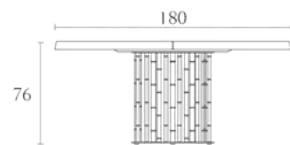

SOVEREIGN
INTERIORS

TECHNICAL
DRAWINGS

MS001G	MS001W	MS002G	MS002W
Buffet w/glass top cm 240 x 50 x H 81.8 inch. 94 ^{1/2} x 19 ^{3/4} x H 32 ^{1/4}	Buffet w/wood top cm 240 x 50 x H 81.8 inch. 94 ^{1/2} x 19 ^{3/4} x H 32 ^{1/4}	Buffet w/glass top cm 200 x 50 x H 81.8 inch. 78 ^{3/4} x 19 ^{3/4} x H 32 ^{1/4}	Buffet w/wood top cm 200 x 50 x H 81.8 inch. 78 ^{3/4} x 19 ^{3/4} x H 32 ^{1/4}
MS003G	MS003W	MS099	
Buffet w/glass top cm 160 x 50 x H 81.8 inch. 63 x 19 ^{3/4} x H 32 ^{1/4}	Buffet w/wood top cm 160 x 50 x H 81.8 inch. 63 x 19 ^{3/4} x H 32 ^{1/4}	Optional drawers for buffet cm 240/200	
MS004G	MS004W	MS005G	MS005W
Servant w/glass top cm 200 x 50 x H 81.8 inch. 78 ^{3/4} x 19 ^{3/4} x H 32 ^{1/4}	Servant w/wood top cm 200 x 50 x H 81.8 inch. 78 ^{3/4} x 19 ^{3/4} x H 32 ^{1/4}	Mobile TV Unit w/glass top cm 200 x 50 x H 60 inch. 78 ^{3/4} x 19 ^{3/4} x H 23 ^{2/3}	Mobile TV Unit w/wood top cm 200 x 50 x H 60 inch. 78 ^{3/4} x 19 ^{3/4} x H 23 ^{2/3}
MS007F	MS007		
Bar Unit w/fridge cm 130 x 50 x H 158.7 inch. 51 ^{1/5} x 19 ^{3/4} x H 62 ^{1/2}	Bar Unit cm 130 x 50 x H 158.7 inch. 51 ^{1/5} x 19 ^{3/4} x H 62 ^{1/2}		

MS006 MS300G MS300W

Cabinet
cm 130 x 50 x H 158.7
inch. 51^{1/5} x 19^{3/4} x H 62^{1/2}

Fix Table w/glass top
cm 280 x 110 x H 74
inch. 110^{1/4} x 43^{1/3} x H 29

Fix Table w/wood top
cm 280 x 110 x H 74
inch. 110^{1/4} x 43^{1/3} x H 29

MS301G MS301W MS302G MS302W

Fix Table w/glass top
cm 240 x 110 x H 74
inch. 94^{1/2} x 43^{1/3} x H 29

Fix Table w/wood top
cm 240 x 110 x H 74
inch. 94^{1/2} x 43^{1/3} x H 29

Fix Table w/glass top
cm 200 x 110 x H 74
inch. 78^{3/4} x 43^{1/3} x H 29

Fix Table w/wood top
cm 200 x 110 x H 74
inch. 78^{3/4} x 43^{1/3} x H 29

MS303 MS304

Round Dining Table
cm Ø 180 x H 76
inch. Ø 71 x H 30

Round Dining Table
cm Ø 160 x H 76
inch. Ø 63 x H 30

MS399 MS398

Lazy Susan
cm Ø 90 x H 2.3
inch. Ø 35^{1/2} x H 1