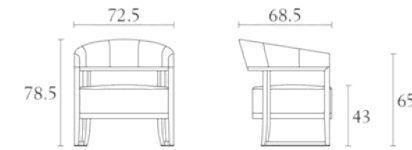

Fix Table w/wood top
cm 200 x 110 x H 74
inch. 78^{3/4} x 43^{1/3} x H 29

MS303 MS304

Round Dining Table
cm Ø 180 x H 76
inch. Ø 71 x H 30

Round Dining Table
cm Ø 160 x H 76
inch. Ø 63 x H 30

MS399 MS398

Lazy Susan
cm Ø 90 x H 2.3
inch. Ø 35^{1/2} x H 1

Lazy Susan
cm Ø 80 x H 2.3
inch. Ø 31^{1/2} x H 1

MS501 MS502

Chair
cm 54 x 55 x H 79
inch. 21^{1/4} x 21^{2/3} x H 31

Arm Chair
cm 56 x 55 x H 79
inch. 22 x 21^{2/3} x H 31

MS504

Lounge
cm 72.5 x 68.5 x H 78.5
inch. 28^{1/2} x 27 x H 31

MS311W MS311G MS310W MS310G

Console w/wood Top
cm 186 x 46 x H 74
inch. 73^{1/4} x 18 x H 29

Console w/glass Top
cm 186 x 46 x H 74
inch. 73^{1/4} x 18 x H 29

Console w/wood Top
cm 156 x 46 x H 74
inch. 61^{1/2} x 18 x H 29

Console w/glass Top
cm 156 x 46 x H 74
inch. 61^{1/2} x 18 x H 29

MS308W MS308G MS309W MS309G

Coffè Table w/wood Top
cm 126 x 126 x H 38
inch. 49^{1/2} x 49^{1/2} x H 15

Coffè Table w/glass Top
cm 126 x 126 x H 38
inch. 49^{1/2} x 49^{1/2} x H 15