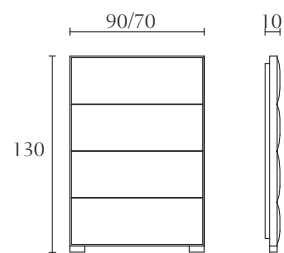

King size bed
 cm 218 x 222 x H130
 inch. 85^{3/4} x 87^{1/2} x H51^{1/4}
 Orthopaedic spring
 cm 193 x 203
 inch. 76 x 80

California size bed
 cm 218 x 233 x H130
 inch. 85^{3/4} x 91^{3/4} x H51^{1/4}
 Orthopaedic spring
 cm 183 x 214
 inch. 72 x 84^{1/4}

California special size bed
 cm 218 x 222 x H130
 inch. 85^{3/4} x 87^{1/2} x H51^{1/4}
 Orthopaedic spring
 cm 183 x 203
 inch. 72 x 80

King Special size bed
 cm 218 x 233 x H130
 inch. 85^{3/4} x 91^{3/4} x H51^{1/4}
 Orthopaedic spring
 cm 193 x 214
 inch. 76 x 84^{1/4}

MP910 MP911 MP950

Set of 2 lateral panels
 cm 90 x 10 x H130 each
 inch. 35^{1/2} x 4 x H51^{1/4}

Set of 2 lateral panels
 cm 70 x 10 x H130 each
 inch. 27^{1/2} x 4 x H51^{1/4}

Blanket
 black fox fur

MP700

6 drawer dresser
 oyster
 black lacquer
 cm 190 x 55 x H81
 inch. 74^{3/4} x 21^{1/2} x H32

**MP703**

Nightstand
 oyster
 black lacquer
 cm 80 x 48 x H51
 inch. 31^{1/2} x 19 x H20

**MP702**

3 drawer dresser
 oyster
 black lacquer
 cm 130 x 55 x H81
 inch. 51^{1/4} x 21^{1/2} x H32