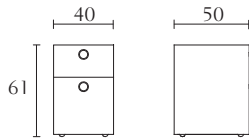

**MP507**

Pouff
cm 45 x 45 x H43
inch. 17^{3/4} x 17^{3/4} x H17

**MP306**

Corner table
oyster
black lacquer
cm 90 x 40 x H55
inch. 35^{1/2} x 15^{3/4} x H21^{3/4}

**MP100**

Bookcase
oyster
black lacquer
cm 180 x 40 x H174
inch. 70^{3/4} x 15^{3/4} x H68^{1/2}

MP312

Big file drawer - top in leather
oyster
black lacquer
cm 80 x 50 x H61
inch. 31^{1/2} x 19^{3/4} x H24

**MP502**

Office chair with castors
cm 61 x 64 x H92
inch. 24 x 25^{1/4} x H36^{1/4}

**MP313**

Small file drawer - top in leather
oyster
black lacquer
cm 40 x 50 x H61
inch. 15^{3/4} x 19^{3/4} x H24

**MP503**

4 seat sofa
cm 284 x 100 x H76
inch. 111^{3/4} x 39^{1/3} x H30

**MP310**

Desk
oyster
black lacquer
cm 180 x 90 x H76
inch. 70^{3/4} x 35^{1/2} x H30

**MP504**

3 seat sofa
cm 247 x 100 x H76
inch. 97^{1/4} x 39^{1/3} x H30