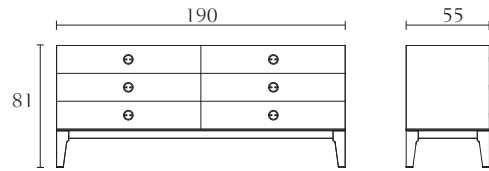

California special size bed
 cm 218 x 222 x H130
 inch. 85^{3/4} x 87^{1/2} x H51^{1/4}
 Orthopaedic spring
 cm 183 x 203
 inch. 72 x 80

King Special size bed
 cm 218 x 233 x H130
 inch. 85^{3/4} x 91^{3/4} x H51^{1/4}
 Orthopaedic spring
 cm 193 x 214
 inch. 76 x 84^{1/4}

MP910 MP911 MP950

Set of 2 lateral panels
 cm 90 x 10 x H130 each
 inch. 35^{1/2} x 4 x H51^{1/4}

Set of 2 lateral panels
 cm 70 x 10 x H130 each
 inch. 27^{1/2} x 4 x H51^{1/4}

Blanket
 black fox fur

MP700

6 drawer dresser
 oyster
 black lacquer
 cm 190 x 55 x H81
 inch. 74^{3/4} x 21^{1/2} x H32

**MP703**

Nightstand
 oyster
 black lacquer
 cm 80 x 48 x H51
 inch. 31^{1/2} x 19 x H20

**MP702**

3 drawer dresser
 oyster
 black lacquer
 cm 130 x 55 x H81
 inch. 51^{1/4} x 21^{1/2} x H32