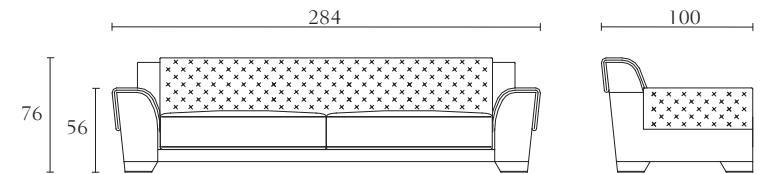

**MP507**

Pouff
cm 45 x 45 x H43
inch. 17^{3/4} x 17^{3/4} x H17

**MP306**

Corner table
oyster
black lacquer
cm 90 x 40 x H55
inch. 35^{1/2} x 15^{3/4} x H21^{3/4}

**MP100**

Bookcase
oyster
black lacquer
cm 180 x 40 x H174
inch. 70^{3/4} x 15^{3/4} x H68^{1/2}

MP312

Big file drawer - top in leather
oyster
black lacquer
cm 80 x 50 x H61
inch. 31^{1/2} x 19^{3/4} x H24

**MP502**

Office chair with castors
cm 61 x 64 x H92
inch. 24 x 25^{1/4} x H36^{1/4}

**MP313**

Small file drawer - top in leather
oyster
black lacquer
cm 40 x 50 x H61
inch. 15^{3/4} x 19^{3/4} x H24

**MP503**

4 seat sofa
cm 284 x 100 x H76
inch. 111^{3/4} x 39^{1/3} x H30

**MP310**

Desk
oyster
black lacquer
cm 180 x 90 x H76
inch. 70^{3/4} x 35^{1/2} x H30

**MP504**

3 seat sofa
cm 247 x 100 x H76
inch. 97^{1/4} x 39^{1/3} x H30