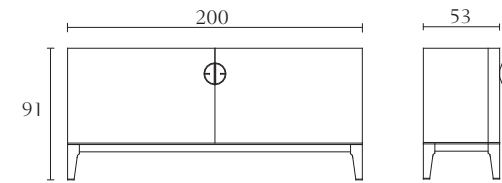

MP001

Buffet
oyster
black lacquer
cm 240 x 53 x H91
inch. 94^{1/2} x 21 x H35^{3/4}

**MP005**

Buffet
oyster
black lacquer
cm 200 x 53 x H91
inch. 78^{3/4} x 21 x H35^{3/4}

**MP003**

2 door and 6 drawer cabinet
oyster
black lacquer
cm 145 x 45 x H152
inch. 57 x 17^{3/4} x H59^{3/4}

**MP004**

2 door cabinet
oyster
black lacquer
cm 145 x 45 x H152
inch. 57 x 17^{3/4} x H59^{3/4}

**MP512**

Arm Chair
oyster lacquer
black lacquer
cm 61 x 64 x H92
inch. 24 x 25^{1/4} x H36^{1/4}

**MP501**