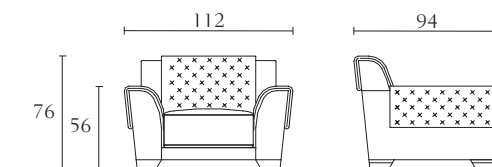

MP312

Big file drawer - top in leather
oyster
black lacquer
cm 80 x 50 x H61
inch. 31^{1/2} x 19^{3/4} x H24

**MP502**

Office chair with castors
cm 61 x 64 x H92
inch. 24 x 25^{1/4} x H36^{1/4}

**MP313**

Small file drawer - top in leather
oyster
black lacquer
cm 40 x 50 x H61
inch. 15^{3/4} x 19^{3/4} x H24

**MP503**

4 seat sofa
cm 284 x 100 x H76
inch. 111^{3/4} x 39^{1/3} x H30

**MP310**

Desk
oyster
black lacquer
cm 180 x 90 x H76
inch. 70^{3/4} x 35^{1/2} x H30

**MP504**

3 seat sofa
cm 247 x 100 x H76
inch. 97^{1/4} x 39^{1/3} x H30

**MP311**

Desk
oyster
black lacquer
cm 150 x 60 x H76
inch. 59 x 23^{3/4} x H30

**MP506**

Arm chair
cm 112 x 94 x H76
inch. 44 x 37 x H30

MP900 MP901 MP902 MP903 MP904

Queen size bed
 cm 178 x 222 x H130
 inch. 70 x 87^{1/2} x H51^{1/4}
 Orthopaedic spring
 cm 153 x 203
 inch. 60^{1/4} x 80