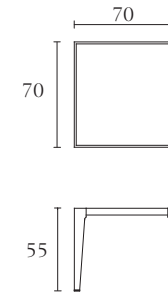

Chair
oyster lacquer
black lacquer
cm 52 x 64 x H92
inch. 20^{1/2} x 25^{1/4} x H36^{1/4}

**MP307**

Dining table with fix top
oyster
black lacquer
cm 200 x 100 x H75
inch. 78^{3/4} x 39^{1/2} x H29^{1/2}

**MP301**

Dining table with fix top
oyster
black lacquer
cm 240 x 110 x H75
inch. 94^{1/2} x 43^{1/3} x H29^{1/2}

MP308

Dining table with extension
oyster
black lacquer
cm 220/320 x 110 x H75
inch. 86,6/126 x 43,3 x H29^{1/2}

MP302

Console with drawers
oyster
black lacquer
cm 180 x 42 x H75
inch. 70^{3/4} x 16^{1/2} x H29^{1/2}

**MP304**

Lamp table
oyster
black lacquer
cm 70 x 70 x H55
inch. 27^{1/2} x 27^{1/2} x H21^{3/4}

**MP303**