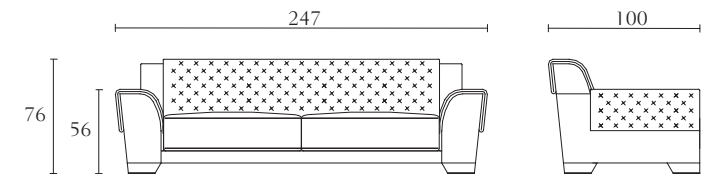

**MP507**

Pouff
cm 45 x 45 x H43
inch. 17^{3/4} x 17^{3/4} x H17

**MP306**

Corner table
oyster
black lacquer
cm 90 x 40 x H55
inch. 35^{1/2} x 15^{3/4} x H21^{3/4}

**MP100**

Bookcase
oyster
black lacquer
cm 180 x 40 x H174
inch. 70^{3/4} x 15^{3/4} x H68^{1/2}

**MP503**

4 seat sofa
cm 284 x 100 x H76
inch. 111^{3/4} x 39^{1/3} x H30

**MP310**

Desk
oyster
black lacquer
cm 180 x 90 x H76
inch. 70^{3/4} x 35^{1/2} x H30

**MP504**

3 seat sofa
cm 247 x 100 x H76
inch. 97^{1/4} x 39^{1/3} x H30

**MP311**

Desk
oyster
black lacquer
cm 150 x 60 x H76
inch. 59 x 23^{3/4} x H30

**MP506**

Arm chair
cm 112 x 94 x H76
inch. 44 x 37 x H30

MP900 MP901 MP902 MP903 MP904

Queen size bed
 cm 178 x 222 x H130
 inch. 70 x 87^{1/2} x H51^{1/4}
 Orthopaedic spring
 cm 153 x 203
 inch. 60^{1/4} x 80