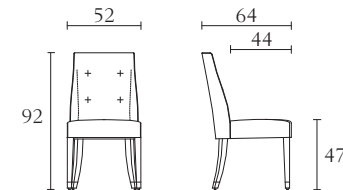

MP001

Buffet
oyster
black lacquer
cm 240 x 53 x H91
inch. 94^{1/2} x 21 x H35^{3/4}

**MP005**

Buffet
oyster
black lacquer
cm 200 x 53 x H91
inch. 78^{3/4} x 21 x H35^{3/4}

**MP003**

2 door and 6 drawer cabinet
oyster
black lacquer
cm 145 x 45 x H152
inch. 57 x 17^{3/4} x H59^{3/4}

**MP004**

2 door cabinet
oyster
black lacquer
cm 145 x 45 x H152
inch. 57 x 17^{3/4} x H59^{3/4}

**MP512**

Arm Chair
oyster lacquer
black lacquer
cm 61 x 64 x H92
inch. 24 x 25^{1/4} x H36^{1/4}

**MP501**

Chair
oyster lacquer
black lacquer
cm 52 x 64 x H92
inch. 20^{1/2} x 25^{1/4} x H36^{1/4}

**MP307**

Dining table with fix top
oyster
black lacquer
cm 200 x 100 x H75
inch. 78^{3/4} x 39^{1/2} x H29^{1/2}

**MP301**

Dining table with fix top
oyster
black lacquer
cm 240 x 110 x H75
inch. 94^{1/2} x 43^{1/3} x H29^{1/2}

MP308

Dining table with extension
oyster
black lacquer
cm 220/320 x 110 x H75
inch. 86,6/126 x 43,3 x H29^{1/2}