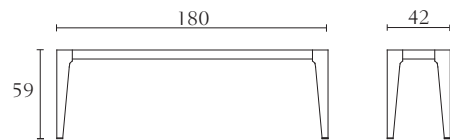

**MP301**

Dining table with fix top
oyster
black lacquer
cm 240 x 110 x H75
inch. 94^{1/2} x 43^{1/3} x H29^{1/2}

MP308

Dining table with extension
oyster
black lacquer
cm 220/320 x 110 x H75
inch. 86,6/126 x 43,3 x H29^{1/2}

MP302

Console with drawers
oyster
black lacquer
cm 180 x 42 x H75
inch. 70^{3/4} x 16^{1/2} x H29^{1/2}

**MP304**

Lamp table
oyster
black lacquer
cm 70 x 70 x H55
inch. 27^{1/2} x 27^{1/2} x H21^{3/4}

**MP303**

Console
oyster
black lacquer
cm 180 x 42 x H59
inch. 70^{3/4} x 16^{1/2} x H23^{1/4}

**MP002**

TV unit
oyster
black lacquer
cm 200 x 50 x H52
inch. 78^{3/4} x 19^{3/4} x H20^{1/2}

**MP305**

Squared coffee table
oyster
black lacquer
cm 120 x 120 x H35
inch. 47^{1/4} x 47^{1/4} x H13^{3/4}