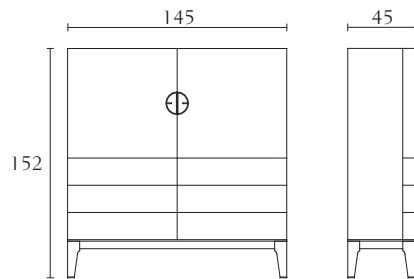

MP001

Buffet
oyster
black lacquer
cm 240 x 53 x H91
inch. 94^{1/2} x 21 x H35^{3/4}

**MP005**

Buffet
oyster
black lacquer
cm 200 x 53 x H91
inch. 78^{3/4} x 21 x H35^{3/4}

**MP003**

2 door and 6 drawer cabinet
oyster
black lacquer
cm 145 x 45 x H152
inch. 57 x 17^{3/4} x H59^{3/4}

**MP004**

2 door cabinet
oyster
black lacquer
cm 145 x 45 x H152
inch. 57 x 17^{3/4} x H59^{3/4}

**MP512**

Arm Chair
oyster lacquer
black lacquer
cm 61 x 64 x H92
inch. 24 x 25^{1/4} x H36^{1/4}

**MP501**

Chair
oyster lacquer
black lacquer
cm 52 x 64 x H92
inch. 20^{1/2} x 25^{1/4} x H36^{1/4}

**MP307**

Dining table with fix top
oyster
black lacquer
cm 200 x 100 x H75
inch. 78^{3/4} x 39^{1/2} x H29^{1/2}

**MP301**

Dining table with fix top
oyster
black lacquer
cm 240 x 110 x H75
inch. 94^{1/2} x 43^{1/3} x H29^{1/2}

MP308

Dining table with extension
oyster
black lacquer
cm 220/320 x 110 x H75
inch. 86,6/126 x 43,3 x H29^{1/2}