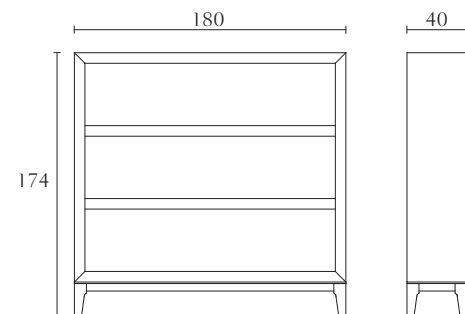

Console
oyster
black lacquer
cm 180 x 42 x H59
inch. 70^{3/4} x 16^{1/2} x H23^{1/4}

**MP002**

TV unit
oyster
black lacquer
cm 200 x 50 x H52
inch. 78^{3/4} x 19^{3/4} x H20^{1/2}

**MP305**

Squared coffee table
oyster
black lacquer
cm 120 x 120 x H35
inch. 47^{1/4} x 47^{1/4} x H13^{3/4}

**MP507**

Pouff
cm 45 x 45 x H43
inch. 17^{3/4} x 17^{3/4} x H17

**MP306**

Corner table
oyster
black lacquer
cm 90 x 40 x H55
inch. 35^{1/2} x 15^{3/4} x H21^{3/4}

**MP100**

Bookcase
oyster
black lacquer
cm 180 x 40 x H174
inch. 70^{3/4} x 15^{3/4} x H68^{1/2}

MP312

Big file drawer - top in leather
oyster
black lacquer
cm 80 x 50 x H61
inch. 31^{1/2} x 19^{3/4} x H24

**MP502**

Office chair with castors
cm 61 x 64 x H92
inch. 24 x 25^{1/4} x H36^{1/4}

**MP313**

Small file drawer - top in leather
oyster
black lacquer
cm 40 x 50 x H61
inch. 15^{3/4} x 19^{3/4} x H24

**MP503**

4 seat sofa
cm 284 x 100 x H76
inch. 111^{3/4} x 39^{1/3} x H30

**MP310**

Desk
oyster
black lacquer
cm 180 x 90 x H76
inch. 70^{3/4} x 35^{1/2} x H30

**MP504**

3 seat sofa
cm 247 x 100 x H76
inch. 97^{1/4} x 39^{1/3} x H30