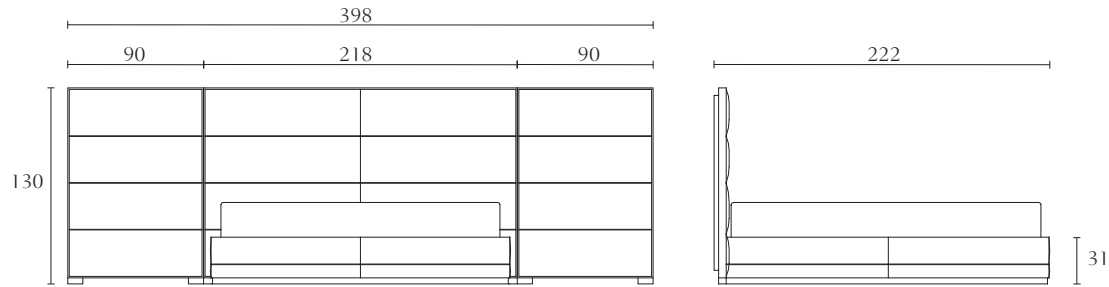

MP900   MP901   MP902   MP903   MP904

Queen size bed
cm 178 x 222 x H130
inch. 70 x 87^{1/2} x H51^{1/4}
Orthopaedic spring
cm 153 x 203
inch. 60^{1/4} x 80

King size bed
cm 218 x 222 x H130
inch. 85^{3/4} x 87^{1/2} x H51^{1/4}
Orthopaedic spring
cm 193 x 203
inch. 76 x 80

California size bed
cm 218 x 233 x H130
inch. 85^{3/4} x 91^{3/4} x H51^{1/4}
Orthopaedic spring
cm 183 x 214
inch. 72 x 84^{1/4}

California special size bed
cm 218 x 222 x H130
inch. 85^{3/4} x 87^{1/2} x H51^{1/4}
Orthopaedic spring
cm 183 x 203
inch. 72 x 80

King Special size bed
cm 218 x 233 x H130
inch. 85^{3/4} x 91^{3/4} x H51^{1/4}
Orthopaedic spring
cm 193 x 214
inch. 76 x 84^{1/4}