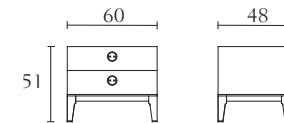

MP910 MP911 MP950

Set of 2 lateral panels
 cm 90 x 10 x H130 each
 inch. 35^{1/2} x 4 x H51^{1/4}

Set of 2 lateral panels
 cm 70 x 10 x H130 each
 inch. 27^{1/2} x 4 x H51^{1/4}

Blanket
 black fox fur

MP700

6 drawer dresser
 oyster
 black lacquer
 cm 190 x 55 x H81
 inch. 74^{3/4} x 21^{1/2} x H32

**MP703**

Nightstand
 oyster
 black lacquer
 cm 80 x 48 x H51
 inch. 31^{1/2} x 19 x H20

**MP702**

3 drawer dresser
 oyster
 black lacquer
 cm 130 x 55 x H81
 inch. 51^{1/4} x 21^{1/2} x H32

**MP704**

Nightstand
 oyster
 black lacquer
 cm 60 x 48 x H51
 inch. 23^{3/4} x 19 x H20

**MP701**

chest of drawers
 oyster
 black lacquer
 cm 95 x 55 x H136
 inch. 37^{1/2} x 21^{1/2} x H53^{1/2}

**MP500**