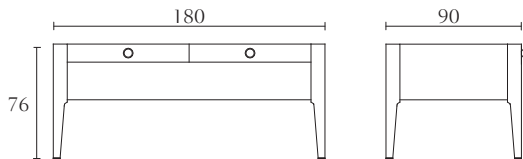

**MP507**

Pouff
cm 45 x 45 x H43
inch. 17^{3/4} x 17^{3/4} x H17

**MP306**

Corner table
oyster
black lacquer
cm 90 x 40 x H55
inch. 35^{1/2} x 15^{3/4} x H21^{3/4}

**MP100**

Bookcase
oyster
black lacquer
cm 180 x 40 x H174
inch. 70^{3/4} x 15^{3/4} x H68^{1/2}

MP312

Big file drawer - top in leather
oyster
black lacquer
cm 80 x 50 x H61
inch. 31^{1/2} x 19^{3/4} x H24

**MP502**

Office chair with castors
cm 61 x 64 x H92
inch. 24 x 25^{1/4} x H36^{1/4}

**MP313**

Small file drawer - top in leather
oyster
black lacquer
cm 40 x 50 x H61
inch. 15^{3/4} x 19^{3/4} x H24

**MP503**

4 seat sofa
cm 284 x 100 x H76
inch. 111^{3/4} x 39^{1/3} x H30

**MP310**

Desk
oyster
black lacquer
cm 180 x 90 x H76
inch. 70^{3/4} x 35^{1/2} x H30

**MP504**

3 seat sofa
cm 247 x 100 x H76
inch. 97^{1/4} x 39^{1/3} x H30