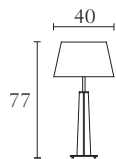

6 drawer dresser
 oyster
 black lacquer
 cm 190 x 55 x H81
 inch. 74^{3/4} x 21^{1/2} x H32

**MP703**

Nightstand
 oyster
 black lacquer
 cm 80 x 48 x H51
 inch. 31^{1/2} x 19 x H20

**MP702**

3 drawer dresser
 oyster
 black lacquer
 cm 130 x 55 x H81
 inch. 51^{1/4} x 21^{1/2} x H32

**MP704**

Nightstand
 oyster
 black lacquer
 cm 60 x 48 x H51
 inch. 23^{3/4} x 19 x H20

**MP701**

chest of drawers
 oyster
 black lacquer
 cm 95 x 55 x H136
 inch. 37^{1/2} x 21^{1/2} x H53^{1/2}

**MP500**

Bench
 available only uph. in leather
 cm 170 x 40 x H38
 inch. 67 x 15^{3/4} x H15

**MP605**

Wall mirror
 available only uph. in leather
 cm 120 x 12 x H120
 inch. 47^{1/4} x 4^{3/4} x H47^{1/4}

MP600

Table lamp
available only uph. in leather
cm 40 x 40 x H77
inch. 15^{3/4} x 15^{3/4} x H30^{1/3}

MP602

Small table lamp
available only uph. in leather
cm 35 x 35 x H74
inch. 13^{3/4} x 13^{3/4} x H29

MP601

Floor lamp
available only uph. in leather
cm 45 x 45 x H170
inch. 17^{3/4} x 17^{3/4} x H67

www.sovereigninteriors.com.au