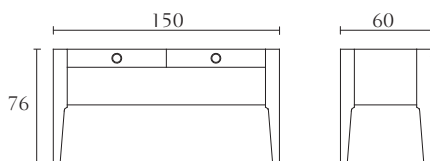

**MP503**

4 seat sofa
cm 284 x 100 x H76
inch. 111^{3/4} x 39^{1/3} x H30

**MP310**

Desk
oyster
black lacquer
cm 180 x 90 x H76
inch. 70^{3/4} x 35^{1/2} x H30

**MP504**

3 seat sofa
cm 247 x 100 x H76
inch. 97^{1/4} x 39^{1/3} x H30

**MP311**

Desk
oyster
black lacquer
cm 150 x 60 x H76
inch. 59 x 23^{3/4} x H30

**MP506**

Arm chair
cm 112 x 94 x H76
inch. 44 x 37 x H30

MP900 MP901 MP902 MP903 MP904

Queen size bed
 cm 178 x 222 x H130
 inch. 70 x 87^{1/2} x H51^{1/4}
 Orthopaedic spring
 cm 153 x 203
 inch. 60^{1/4} x 80

King size bed
 cm 218 x 222 x H130
 inch. 85^{3/4} x 87^{1/2} x H51^{1/4}
 Orthopaedic spring
 cm 193 x 203
 inch. 76 x 80

California size bed
 cm 218 x 233 x H130
 inch. 85^{3/4} x 91^{3/4} x H51^{1/4}
 Orthopaedic spring
 cm 183 x 214
 inch. 72 x 84^{1/4}