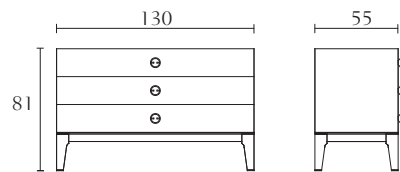

MP702

3 drawer dresser
oyster
black lacquer
cm 130 x 55 x H81
inch. 51^{1/4} x 21^{1/2} x H32