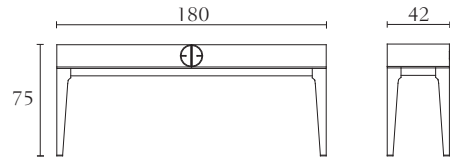

Chair
oyster lacquer
black lacquer
cm 52 x 64 x H92
inch. 20^{1/2} x 25^{1/4} x H36^{1/4}

**MP307**

Dining table with fix top
oyster
black lacquer
cm 200 x 100 x H75
inch. 78^{3/4} x 39^{1/2} x H29^{1/2}

**MP301**

Dining table with fix top
oyster
black lacquer
cm 240 x 110 x H75
inch. 94^{1/2} x 43^{1/3} x H29^{1/2}

MP308

Dining table with extension
oyster
black lacquer
cm 220/320 x 110 x H75
inch. 86,6/126 x 43,3 x H29^{1/2}

MP302

Console with drawers
oyster
black lacquer
cm 180 x 42 x H75
inch. 70^{3/4} x 16^{1/2} x H29^{1/2}

**MP304**

Lamp table
oyster
black lacquer
cm 70 x 70 x H55
inch. 27^{1/2} x 27^{1/2} x H21^{3/4}

**MP303**