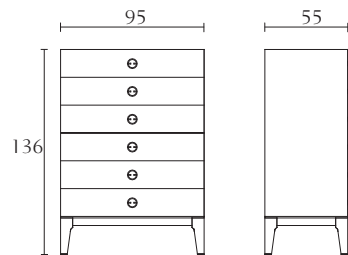

MP910 MP911 MP950

Set of 2 lateral panels
 cm 90 x 10 x H130 each
 inch. 35^{1/2} x 4 x H51^{1/4}

Set of 2 lateral panels
 cm 70 x 10 x H130 each
 inch. 27^{1/2} x 4 x H51^{1/4}

Blanket
 black fox fur

MP700

6 drawer dresser
 oyster
 black lacquer
 cm 190 x 55 x H81
 inch. 74^{3/4} x 21^{1/2} x H32

**MP703**

Nightstand
 oyster
 black lacquer
 cm 80 x 48 x H51
 inch. 31^{1/2} x 19 x H20

**MP702**

3 drawer dresser
 oyster
 black lacquer
 cm 130 x 55 x H81
 inch. 51^{1/4} x 21^{1/2} x H32

**MP704**

Nightstand
 oyster
 black lacquer
 cm 60 x 48 x H51
 inch. 23^{3/4} x 19 x H20

**MP701**

chest of drawers
 oyster
 black lacquer
 cm 95 x 55 x H136
 inch. 37^{1/2} x 21^{1/2} x H53^{1/2}

**MP500**