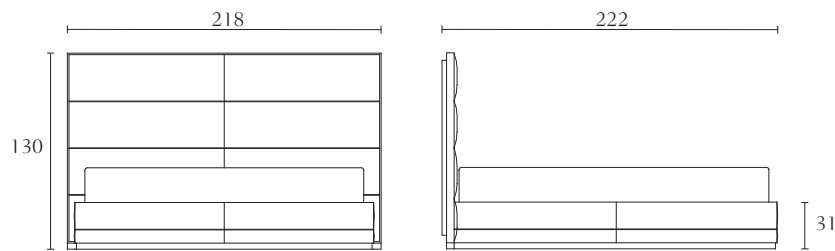

MP910   MP911   MP950

Set of 2 lateral panels
cm 90 x 10 x H130 each
inch. 35^{1/2} x 4 x H51^{1/4}

Set of 2 lateral panels
cm 70 x 10 x H130 each
inch. 27^{1/2} x 4 x H51^{1/4}

Blanket
black fox fur