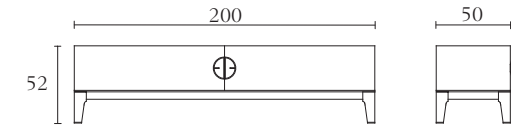

**MP301**

Dining table with fix top
oyster
black lacquer
cm 240 x 110 x H75
inch. 94^{1/2} x 43^{1/3} x H29^{1/2}

MP308

Dining table with extension
oyster
black lacquer
cm 220/320 x 110 x H75
inch. 86,6/126 x 43,3 x H29^{1/2}

MP302

Console with drawers
oyster
black lacquer
cm 180 x 42 x H75
inch. 70^{3/4} x 16^{1/2} x H29^{1/2}

**MP304**

Lamp table
oyster
black lacquer
cm 70 x 70 x H55
inch. 27^{1/2} x 27^{1/2} x H21^{3/4}

**MP303**

Console
oyster
black lacquer
cm 180 x 42 x H59
inch. 70^{3/4} x 16^{1/2} x H23^{1/4}

**MP002**

TV unit
oyster
black lacquer
cm 200 x 50 x H52
inch. 78^{3/4} x 19^{3/4} x H20^{1/2}

**MP305**

Squared coffee table
oyster
black lacquer
cm 120 x 120 x H35
inch. 47^{1/4} x 47^{1/4} x H13^{3/4}

**MP507**

Pouff
cm 45 x 45 x H43
inch. 17^{3/4} x 17^{3/4} x H17

**MP306**

Corner table
oyster
black lacquer
cm 90 x 40 x H55
inch. 35^{1/2} x 15^{3/4} x H21^{3/4}

**MP100**

Bookcase
oyster
black lacquer
cm 180 x 40 x H174
inch. 70^{3/4} x 15^{3/4} x H68^{1/2}