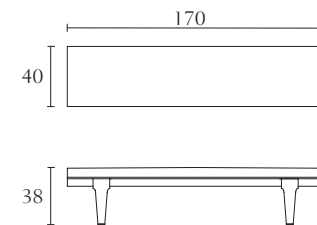

6 drawer dresser
 oyster
 black lacquer
 cm 190 x 55 x H81
 inch. 74^{3/4} x 21^{1/2} x H32

**MP703**

Nightstand
 oyster
 black lacquer
 cm 80 x 48 x H51
 inch. 31^{1/2} x 19 x H20

**MP702**

3 drawer dresser
 oyster
 black lacquer
 cm 130 x 55 x H81
 inch. 51^{1/4} x 21^{1/2} x H32

**MP704**

Nightstand
 oyster
 black lacquer
 cm 60 x 48 x H51
 inch. 23^{3/4} x 19 x H20

**MP701**

chest of drawers
 oyster
 black lacquer
 cm 95 x 55 x H136
 inch. 37^{1/2} x 21^{1/2} x H53^{1/2}

**MP500**

Bench
 available only uph. in leather
 cm 170 x 40 x H38
 inch. 67 x 15^{3/4} x H15

**MP605**

Wall mirror
 available only uph. in leather
 cm 120 x 12 x H120
 inch. 47^{1/4} x 4^{3/4} x H47^{1/4}

MP600

Table lamp
available only uph. in leather
cm 40 x 40 x H77
inch. 15^{3/4} x 15^{3/4} x H30^{1/3}