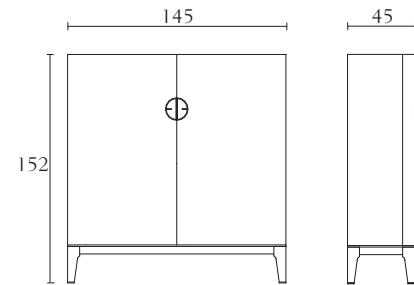

MP001

Buffet
oyster
black lacquer
cm 240 x 53 x H91
inch. 94^{1/2} x 21 x H35^{3/4}

**MP005**

Buffet
oyster
black lacquer
cm 200 x 53 x H91
inch. 78^{3/4} x 21 x H35^{3/4}

**MP003**

2 door and 6 drawer cabinet
oyster
black lacquer
cm 145 x 45 x H152
inch. 57 x 17^{3/4} x H59^{3/4}

**MP004**

2 door cabinet
oyster
black lacquer
cm 145 x 45 x H152
inch. 57 x 17^{3/4} x H59^{3/4}

**MP512**

Arm Chair
oyster lacquer
black lacquer
cm 61 x 64 x H92
inch. 24 x 25^{1/4} x H36^{1/4}

**MP501**

Chair
oyster lacquer
black lacquer
cm 52 x 64 x H92
inch. 20^{1/2} x 25^{1/4} x H36^{1/4}

**MP307**

Dining table with fix top
oyster
black lacquer
cm 200 x 100 x H75
inch. 78^{3/4} x 39^{1/2} x H29^{1/2}

**MP301**

Dining table with fix top
oyster
black lacquer
cm 240 x 110 x H75
inch. 94^{1/2} x 43^{1/3} x H29^{1/2}

MP308

Dining table with extension
oyster
black lacquer
cm 220/320 x 110 x H75
inch. 86,6/126 x 43,3 x H29^{1/2}