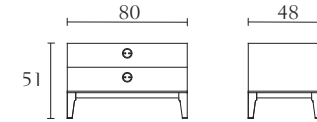

California special size bed
 cm 218 x 222 x H130
 inch. 85^{3/4} x 87^{1/2} x H51^{1/4}
 Orthopaedic spring
 cm 183 x 203
 inch. 72 x 80

King Special size bed
 cm 218 x 233 x H130
 inch. 85^{3/4} x 91^{3/4} x H51^{1/4}
 Orthopaedic spring
 cm 193 x 214
 inch. 76 x 84^{1/4}

MP910 MP911 MP950

Set of 2 lateral panels
 cm 90 x 10 x H130 each
 inch. 35^{1/2} x 4 x H51^{1/4}

Set of 2 lateral panels
 cm 70 x 10 x H130 each
 inch. 27^{1/2} x 4 x H51^{1/4}

Blanket
 black fox fur

MP700

6 drawer dresser
 oyster
 black lacquer
 cm 190 x 55 x H81
 inch. 74^{3/4} x 21^{1/2} x H32

**MP703**

Nightstand
 oyster
 black lacquer
 cm 80 x 48 x H51
 inch. 31^{1/2} x 19 x H20

**MP702**

3 drawer dresser
 oyster
 black lacquer
 cm 130 x 55 x H81
 inch. 51^{1/4} x 21^{1/2} x H32