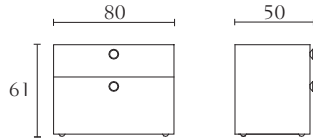

Console
oyster
black lacquer
cm 180 x 42 x H59
inch. 70^{3/4} x 16^{1/2} x H23^{1/4}

**MP002**

TV unit
oyster
black lacquer
cm 200 x 50 x H52
inch. 78^{3/4} x 19^{3/4} x H20^{1/2}

**MP305**

Squared coffee table
oyster
black lacquer
cm 120 x 120 x H35
inch. 47^{1/4} x 47^{1/4} x H13^{3/4}

**MP507**

Pouff
cm 45 x 45 x H43
inch. 17^{3/4} x 17^{3/4} x H17

**MP306**

Corner table
oyster
black lacquer
cm 90 x 40 x H55
inch. 35^{1/2} x 15^{3/4} x H21^{3/4}

**MP100**

Bookcase
oyster
black lacquer
cm 180 x 40 x H174
inch. 70^{3/4} x 15^{3/4} x H68^{1/2}

MP312

Big file drawer - top in leather
oyster
black lacquer
cm 80 x 50 x H61
inch. 31^{1/2} x 19^{3/4} x H24

**MP502**

Office chair with castors
cm 61 x 64 x H92
inch. 24 x 25^{1/4} x H36^{1/4}

**MP313**

Small file drawer - top in leather
oyster
black lacquer
cm 40 x 50 x H61
inch. 15^{3/4} x 19^{3/4} x H24

**MP503**

4 seat sofa
cm 284 x 100 x H76
inch. 111^{3/4} x 39^{1/3} x H30

**MP310**

Desk
oyster
black lacquer
cm 180 x 90 x H76
inch. 70^{3/4} x 35^{1/2} x H30

**MP504**

3 seat sofa
cm 247 x 100 x H76
inch. 97^{1/4} x 39^{1/3} x H30