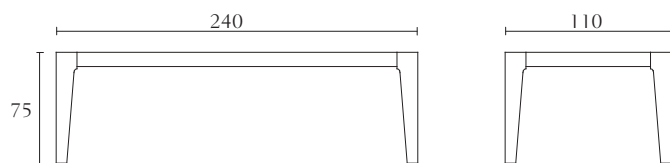

**MP004**

2 door cabinet
oyster
black lacquer
cm 145 x 45 x H152
inch. 57 x 17^{3/4} x H59^{3/4}

**MP512**

Arm Chair
oyster lacquer
black lacquer
cm 61 x 64 x H92
inch. 24 x 25^{1/4} x H36^{1/4}

**MP501**

Chair
oyster lacquer
black lacquer
cm 52 x 64 x H92
inch. 20^{1/2} x 25^{1/4} x H36^{1/4}

**MP307**

Dining table with fix top
oyster
black lacquer
cm 200 x 100 x H75
inch. 78^{3/4} x 39^{1/2} x H29^{1/2}

**MP301**

Dining table with fix top
oyster
black lacquer
cm 240 x 110 x H75
inch. 94^{1/2} x 43^{1/3} x H29^{1/2}

MP308

Dining table with extension
oyster
black lacquer
cm 220/320 x 110 x H75
inch. 86,6/126 x 43,3 x H29^{1/2}