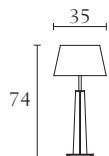

6 drawer dresser
 oyster
 black lacquer
 cm 190 x 55 x H81
 inch. 74^{3/4} x 21^{1/2} x H32

**MP703**

Nightstand
 oyster
 black lacquer
 cm 80 x 48 x H51
 inch. 31^{1/2} x 19 x H20

**MP702**

3 drawer dresser
 oyster
 black lacquer
 cm 130 x 55 x H81
 inch. 51^{1/4} x 21^{1/2} x H32

**MP704**

Nightstand
 oyster
 black lacquer
 cm 60 x 48 x H51
 inch. 23^{3/4} x 19 x H20

**MP701**

chest of drawers
 oyster
 black lacquer
 cm 95 x 55 x H136
 inch. 37^{1/2} x 21^{1/2} x H53^{1/2}

**MP500**

Bench
 available only uph. in leather
 cm 170 x 40 x H38
 inch. 67 x 15^{3/4} x H15

**MP605**

Wall mirror
 available only uph. in leather
 cm 120 x 12 x H120
 inch. 47^{1/4} x 4^{3/4} x H47^{1/4}

MP600

Table lamp
available only uph. in leather
cm 40 x 40 x H77
inch. 15^{3/4} x 15^{3/4} x H30^{1/3}

MP602

Small table lamp
available only uph. in leather
cm 35 x 35 x H74
inch. 13^{3/4} x 13^{3/4} x H29

MP601

Floor lamp
available only uph. in leather
cm 45 x 45 x H170
inch. 17^{3/4} x 17^{3/4} x H67

www.sovereigninteriors.com.au