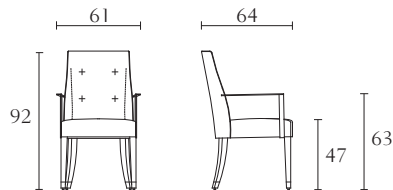

MP001

Buffet
oyster
black lacquer
cm 240 x 53 x H91
inch. 94^{1/2} x 21 x H35^{3/4}

**MP005**

Buffet
oyster
black lacquer
cm 200 x 53 x H91
inch. 78^{3/4} x 21 x H35^{3/4}

**MP003**

2 door and 6 drawer cabinet
oyster
black lacquer
cm 145 x 45 x H152
inch. 57 x 17^{3/4} x H59^{3/4}

**MP004**

2 door cabinet
oyster
black lacquer
cm 145 x 45 x H152
inch. 57 x 17^{3/4} x H59^{3/4}

**MP512**

Arm Chair
oyster lacquer
black lacquer
cm 61 x 64 x H92
inch. 24 x 25^{1/4} x H36^{1/4}

**MP501**

Chair
oyster lacquer
black lacquer
cm 52 x 64 x H92
inch. 20^{1/2} x 25^{1/4} x H36^{1/4}

**MP307**

Dining table with fix top
oyster
black lacquer
cm 200 x 100 x H75
inch. 78^{3/4} x 39^{1/2} x H29^{1/2}

**MP301**

Dining table with fix top
oyster
black lacquer
cm 240 x 110 x H75
inch. 94^{1/2} x 43^{1/3} x H29^{1/2}

MP308

Dining table with extension
oyster
black lacquer
cm 220/320 x 110 x H75
inch. 86,6/126 x 43,3 x H29^{1/2}