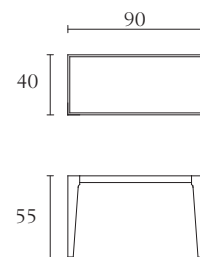

MP302

Console with drawers
oyster
black lacquer
cm 180 x 42 x H75
inch. 70^{3/4} x 16^{1/2} x H29^{1/2}

**MP304**

Lamp table
oyster
black lacquer
cm 70 x 70 x H55
inch. 27^{1/2} x 27^{1/2} x H21^{3/4}

**MP303**

Console
oyster
black lacquer
cm 180 x 42 x H59
inch. 70^{3/4} x 16^{1/2} x H23^{1/4}

**MP002**

TV unit
oyster
black lacquer
cm 200 x 50 x H52
inch. 78^{3/4} x 19^{3/4} x H20^{1/2}

**MP305**

Squared coffee table
oyster
black lacquer
cm 120 x 120 x H35
inch. 47^{1/4} x 47^{1/4} x H13^{3/4}

**MP507**

Pouff
cm 45 x 45 x H43
inch. 17^{3/4} x 17^{3/4} x H17

**MP306**

Corner table
oyster
black lacquer
cm 90 x 40 x H55
inch. 35^{1/2} x 15^{3/4} x H21^{3/4}

**MP100**

Bookcase
oyster
black lacquer
cm 180 x 40 x H174
inch. 70^{3/4} x 15^{3/4} x H68^{1/2}