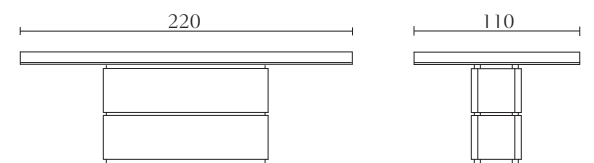

Chair
oyster lacquer
black lacquer
cm 52 x 64 x H92
inch. 20^{1/2} x 25^{1/4} x H36^{1/4}

**MP307**

Dining table with fix top
oyster
black lacquer
cm 200 x 100 x H75
inch. 78^{3/4} x 39^{1/2} x H29^{1/2}

**MP301**

Dining table with fix top
oyster
black lacquer
cm 240 x 110 x H75
inch. 94^{1/2} x 43^{1/3} x H29^{1/2}

MP308

Dining table with extension
oyster
black lacquer
cm 220/320 x 110 x H75
inch. 86,6/126 x 43,3 x H29^{1/2}