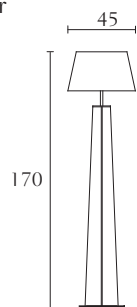

6 drawer dresser
 oyster
 black lacquer
 cm 190 x 55 x H81
 inch. 74^{3/4} x 21^{1/2} x H32

**MP703**

Nightstand
 oyster
 black lacquer
 cm 80 x 48 x H51
 inch. 31^{1/2} x 19 x H20

**MP702**

3 drawer dresser
 oyster
 black lacquer
 cm 130 x 55 x H81
 inch. 51^{1/4} x 21^{1/2} x H32

**MP704**

Nightstand
 oyster
 black lacquer
 cm 60 x 48 x H51
 inch. 23^{3/4} x 19 x H20

**MP701**

chest of drawers
 oyster
 black lacquer
 cm 95 x 55 x H136
 inch. 37^{1/2} x 21^{1/2} x H53^{1/2}

**MP500**

Bench
 available only uph. in leather
 cm 170 x 40 x H38
 inch. 67 x 15^{3/4} x H15

**MP605**

Wall mirror
 available only uph. in leather
 cm 120 x 12 x H120
 inch. 47^{1/4} x 4^{3/4} x H47^{1/4}

MP600

Table lamp
available only uph. in leather
cm 40 x 40 x H77
inch. 15^{3/4} x 15^{3/4} x H30^{1/3}

MP602

Small table lamp
available only uph. in leather
cm 35 x 35 x H74
inch. 13^{3/4} x 13^{3/4} x H29

MP601

Floor lamp
available only uph. in leather
cm 45 x 45 x H170
inch. 17^{3/4} x 17^{3/4} x H67

www.sovereigninteriors.com.au