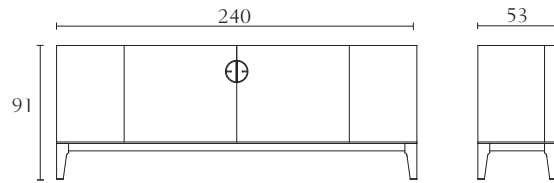

MP001

Buffet
oyster
black lacquer
cm 240 x 53 x H91
inch. 94^{1/2} x 21 x H35^{3/4}

**MP005**

Buffet
oyster
black lacquer
cm 200 x 53 x H91
inch. 78^{3/4} x 21 x H35^{3/4}

**MP003**

2 door and 6 drawer cabinet
oyster
black lacquer
cm 145 x 45 x H152
inch. 57 x 17^{3/4} x H59^{3/4}