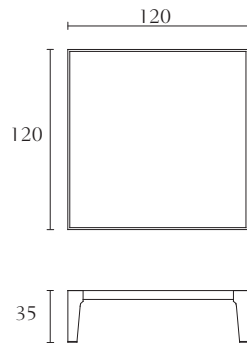

MP305

Squared coffee table
oyster
black lacquer
cm 120 x 120 x H35
inch. 47^{1/4} x 47^{1/4} x H13^{3/4}