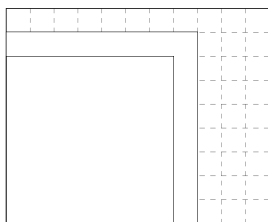

**Art. 9900**

Size: cm 300W x 125D x 77H  
Size: 118"W x 49"D x 30"H

**Art. 9950**

Size: cm 250W x 125D x 77H  
Size: 98"½W x 49"D x 30"H

**Art. 9992**

Size: cm 200W x 100D x 77H  
Size: 79"W x 39"D x 30"H

Size: cm 180W x 57D x 80H  
Size: 71"W x 22"½D x 31"½H

**Art. 990-95 - Vitrine**

2 glass doors Vitrine in armadillo printed leather with 2 adjustable glass shelves.  
Side and back panels in high gloss polyester lacquer.  
2 halogene led lights including switch.  
2 Special bronzed brass handles.

Size: cm 280W x 105D x 80H  
Size: 110"W x 41"D x 31"½ H

**Art. Sayonara modular sofa system (END SIDE LEFT FACING)**

Sayonara sofa end side left facing unit available in first grade leather, nubuk leather, lizard printed leather, velvet or suede fabric.  
Outer frame with square stitchings finish and seat in polyurethane foam wrapped in down feather, 1 back pillow 100% down filling.

**Sayonara SX 132**

Size: cm 132W x 108D x 80H  
Size: 52"W x 42"½D x 31"½H

**Sayonara SX 108**

Size: cm 108W x 108D x 80H  
Size: 42"½W x 42"½D x 31"½H

**Art. Sayonara modular sofa system (END SIDE RIGTH FACING)**