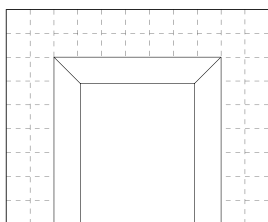

**Sayonara SX 132**

Size: cm 132W x 108D x 80H  
Size: 52"W x 42"½D x 31"½H

**Sayonara SX 108**

Size: cm 108W x 108D x 80H  
Size: 42"½W x 42"½D x 31"½H

**Art. Sayonara modular sofa system (END SIDE RIGTH FACING)**

**Sayonara DX 132**

Size: cm 132W x 108D x 80H  
Size: 52"W x 42"½D x 31"½H

**Sayonara DX 108**

Size: cm 108W x 108D x 80H  
Size: 42"½W x 42"½D x 31"½H

**Art. Sayonara modular sofa system (CENTER)**

Sayonara sofa center unit available in first grade leather, nubuk leather, lizard printed leather, velvet or suede fabric.  
Outer frame with square stitchings finish and seat in polyurethane foam wrapped in down feather, 1 back pillow 100% down filling.

**Sayonara E 96**

Size: cm 96W x 108D x 80H  
Size: 38"W x 42"½D x 31"½H

**Sayonara E 72**

Size: cm 72W x 108D x 80H  
Size: 28"½W x 42"½D x 31"½H

**Art. Sayonara modular sofa system (CORNER)**

Sayonara sofa corner unit available in first grade leather, nubuk leather, lizard printed leather, velvet or suede fabric.  
Outer frame with square stitchings finish and seat in polyurethane foam wrapped in down feather, 1 back pillow 100% down filling.

**Sayonara C**

Size: cm 108W x 108D x 80H  
Size: 42"½W x 42"½D x 31"½H

**Art. Sayonara modular sofa system (ARM CHAIR)**

Sayonara arm chair available in first grade leather, nubuk leather, lizard printed leather, velvet or suede fabric.  
Outer frame with square stitchings finish and seat in polyurethane foam wrapped in down feather, 1 back pillow 100% down filling.