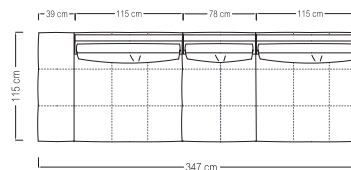

Art. Infinity sectional sofa cm 347 x 115 (136"½ x 45") with ottoman

Infinity sectional sofa available in first grade leather, nubuk leather, lizard printed leather, velvet or suede fabric. Sofa seats and sides with double stitching in polyurethane foam wrapped in down feather. Base in light gold chrome stainless steel.

Size: cm 347W x 115D x 80H
Size: 136"½"W x 45"D x 31"½H