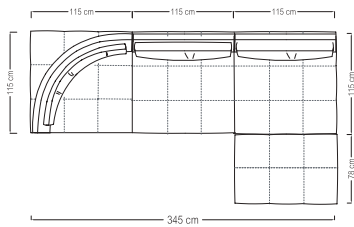

Art. Infinity sectional sofa SMALL OTTOMAN

Infinity sectional sofa small ottoman element unit available in first grade leather, nubuk leather, lizard printed leather, velvet or suede fabric. Sofa seats and sides with double stitching in polyurethane foam wrapped in down feather. Base in light gold chrome stainless steel.

Size: cm 115W x 39D x 44H
Size: 45"W x 15"½"D x 17"½H

Art. Infinity sectional sofa cm 345 x 193 (136" x 76") with ottoman

Infinity sectional sofa available in first grade leather, nubuk leather, lizard printed leather, velvet or suede fabric. Sofa seats and sides with double stitching in polyurethane foam wrapped in down feather. Base in light gold chrome stainless steel.

Size: cm 345W x 193D x 80H
Size: 136"W x 76"D x 31"½H