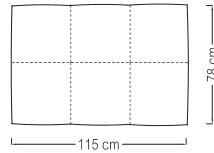

Art. Infinity sectional sofa MEDIUM OTTOMAN

Infinity sectional sofa medium ottoman element unit available in first grade leather, nubuk leather, lizard printed leather, velvet or suede fabric. Sofa seats and sides with double stitching in polyurethane foam wrapped in down feather. Base in light gold chrome stainless steel.

Size: cm 115W x 78D x 44H
Size: 45"W x 30"½"D x 17"½H