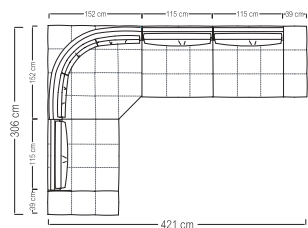

Art. Infinity sectional sofa cm 421 x 306 (166" x 120"½) with 2 ottomans

Infinity sectional sofa available in first grade leather, nubuk leather, lizard printed leather, velvet or suede fabric. Sofa seats and sides with double stitching in polyurethane foam wrapped in down feather. Base in light gold chrome stainless steel.

Size: cm 421W x 306D x 80H
Size: 166"W x 120"½"D x 31"½H