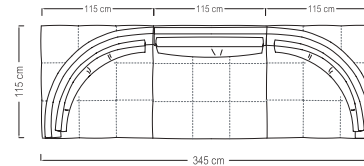

Art. Infinity sectional sofa cm 345 x 115 (136" x 45")

Infinity sectional sofa available in first grade leather, nubuk leather, lizard printed leather, velvet or suede fabric. Sofa seats and sides with double stitching in polyurethane foam wrapped in down feather. Base in light gold chrome stainless steel.

Size: cm 345W x 115D x 80H
Size: 136"W x 45"D x 31"½H