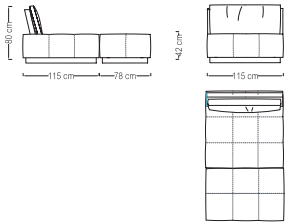

Art. Infinity sectional sofa big center element with ottoman

Infinity sectional sofa available in first grade leather, nubuk leather, lizard printed leather, velvet or suede fabric. Sofa seats and sides with double stitching in polyurethane foam wrapped in down feather. Base in light gold chrome stainless steel.

Size: cm 115W x 193D x 80H
Size: 45"W x 76"D x 31½"H

Art. Infinity pillow (BIG PILLOW)

Big pillow available in first grade leather, nubuk leather, lizard printed leather, velvet or suede fabric. Pillow in down feather.

Infinity big pillow

Size: cm 60W x 60D x 6H
Size: 23½"W x 23½"D x 2½"H

Infinity big pillow with "Giorgio collection" logo

Size: cm 60W x 60D x 6H
Size: 23½"W x 23½"D x 2½"H

Art. Infinity pillow (SMALL PILLOW)

Small pillow available in first grade leather, nubuk leather, lizard printed leather, velvet or suede fabric. Pillow in down feather.

Infinity small pillow

Size: cm 60W x 45D x 6H
Size: 23½"W x 18"D x 2½"H

Infinity small pillow with "Giorgio collection" logo

Size: cm 60W x 45D x 6H
Size: 23½"W x 18"D x 2½"H