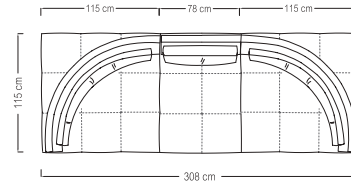

Art. Infinity sectional sofa cm 308 x 115 (121" x 45")

Infinity sectional sofa available in first grade leather, nubuk leather, lizard printed leather, velvet or suede fabric. Sofa seats and sides with double stitching in polyurethane foam wrapped in down feather. Base in light gold chrome stainless steel.

Size: cm 308W x 115D x 80H
Size: 121"W x 45"D x 31"½H