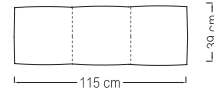

Art. Infinity sectional sofa BIG OTTOMAN

Infinity sectional sofa big ottoman element unit available in first grade leather, nubuk leather, lizard printed leather, velvet or suede fabric. Sofa seats and sides with double stitching in polyurethane foam wrapped in down feather. Base in light gold chrome stainless steel.

Size: cm 115W x 115D x 44H
Size: 45"W x 45"D x 17"½H

Art. Infinity sectional sofa MEDIUM OTTOMAN

Infinity sectional sofa medium ottoman element unit available in first grade leather, nubuk leather, lizard printed leather, velvet or suede fabric. Sofa seats and sides with double stitching in polyurethane foam wrapped in down feather. Base in light gold chrome stainless steel.

Size: cm 115W x 78D x 44H
Size: 45"W x 30"½"D x 17"½H

Art. Infinity sectional sofa SMALL OTTOMAN

Infinity sectional sofa small ottoman element unit available in first grade leather, nubuk leather, lizard printed leather, velvet or suede fabric. Sofa seats and sides with double stitching in polyurethane foam wrapped in down feather. Base in light gold chrome stainless steel.

Size: cm 115W x 39D x 44H
Size: 45"W x 15"½"D x 17"½H

Art. Infinity sectional sofa cm 345 x 193 (136" x 76") with ottoman

Infinity sectional sofa available in first grade leather, nubuk leather, lizard printed leather, velvet or suede fabric. Sofa seats and sides with double stitching in polyurethane foam wrapped in down feather. Base in light gold chrome stainless steel.

Size: cm 345W x 193D x 80H
Size: 136"W x 76"D x 31"½H

Art. Infinity sectional sofa cm 386 x 384 (152" x 151") with ottoman