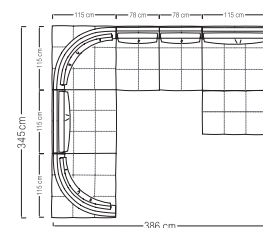

Art. Infinity sectional sofa cm 386 x 345 (152" x 136") with ottoman

Infinity sectional sofa available in first grade leather, nubuk leather, lizard printed leather, velvet or suede fabric. Sofa seats and sides with double stitching in polyurethane foam wrapped in down feather. Base in light gold chrome stainless steel.

Size: cm 386W x 345D x 80H
Size: 152"W x 136"D x 31"½H