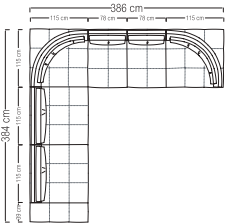

Art. Infinity sectional sofa cm 386 x 384 (152" x 151") with ottoman

Infinity sectional sofa available in first grade leather, nubuk leather, lizard printed leather, velvet or suede fabric. Sofa seats and sides with double stitching in polyurethane foam wrapped in down feather. Base in light gold chrome stainless steel.

Size: cm 386W x 384D x 80H
Size: 152"W x 151"½"D x 31"½H