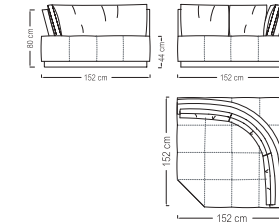

Art. Infinity sectional sofa BIG CORNER ELEMENT

Infinity sectional sofa big corner element unit available in first grade leather, nubuk leather, lizard printed leather, velvet or suede fabric. Sofa seats and sides with double stitching in polyurethane foam wrapped in down feather. Base in light gold chrome stainless steel.

Size: cm 152W x 152D x 80H
Size: 60"W x 60"D x 31½"H