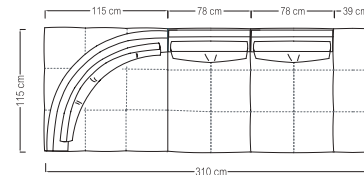

Art. Infinity sectional sofa cm 310 x 115 (122" x 45") with ottoman

Infinity sectional sofa available in first grade leather, nubuk leather, lizard printed leather, velvet or suede fabric. Sofa seats and sides with double stitching in polyurethane foam wrapped in down feather. Base in light gold chrome stainless steel.

Size: cm 310W x 115D x 80H
Size: 122"W x 45"D x 31"½H