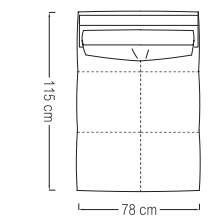

Art. Infinity sectional sofa SMALL CENTER ELEMENT

Infinity sectional sofa center small element unit available in first grade leather, nubuk leather, lizard printed leather, velvet or suede fabric. Sofa seats and sides with double stitching in polyurethane foam wrapped in down feather. Base in light gold chrome stainless steel.

Size: cm 78W x 115D x 80H
Size: 30½"W x 45D x 31½"H