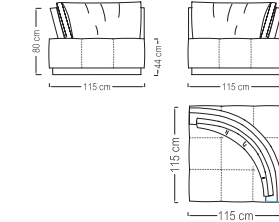

Art. Infinity sectional sofa SMALL CORNER ELEMENT

Infinity sectional sofa small corner element unit available in first grade leather, nubuk leather, lizard printed leather, velvet or suede fabric. Sofa seats and sides with double stitching in polyurethane foam wrapped in down feather. Base in light gold chrome stainless steel.

Size: cm 115W x 115D x 80H
Size: 45"W x 45"D x 31½"H