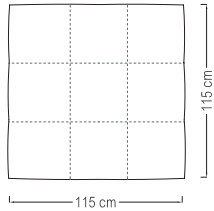

Art. Infinity sectional sofa BIG OTTOMAN

Infinity sectional sofa big ottoman element unit available in first grade leather, nubuk leather, lizard printed leather, velvet or suede fabric. Sofa seats and sides with double stitching in polyurethane foam wrapped in down feather. Base in light gold chrome stainless steel.

Size: cm 115W x 115D x 44H
Size: 45"W x 45"D x 17"½H