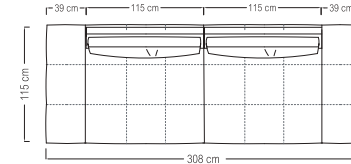

Art. Infinity sectional sofa cm 308 x 115 (121" x 45") with 2 ottomans

Infinity sectional sofa available in first grade leather, nubuk leather, lizard printed leather, velvet or suede fabric. Sofa seats and sides with double stitching in polyurethane foam wrapped in down feather. Base in light gold chrome stainless steel.

Size: cm 308W x 115D x 80H
Size: 121"W x 45"D x 31"½H