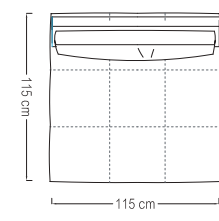

Art. Infinity sectional sofa BIG CENTER ELEMENT

Infinity sectional sofa big center element unit available in first grade leather, nubuk leather, lizard printed leather, velvet or suede fabric. Sofa seats and sides with double stitching in polyurethane foam wrapped in down feather. Base in light gold chrome stainless steel.

Size: cm 115W x 115D x 80H
Size: 45"W x 45"D x 31½"H