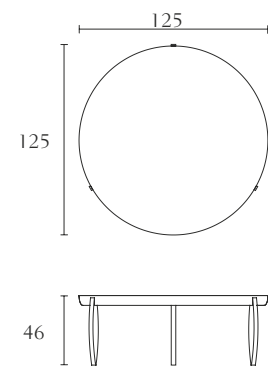

FA534

Big corner end side right facing
cm 175 x 175 x H 82
inch. 69 x 69 x H 32^{1/4}

FA535

Big corner end side left facing
cm 175 x 175 x H 82
inch. 69 x 69 x H 32^{1/4}

FA532

Small corner sofa
cm 131 x 131 x H 82
inch. 51^{1/2} x 51^{1/2} x H 32^{1/4}

FA527

End side left facing
cm 230 x 102 x H 88
inch. 90^{1/2} x 40 x H 34^{2/3}

FA526

End side right facing
cm 230 x 102 x H 88
inch. 90^{1/2} x 40 x H 34^{2/3}

FA304

Low coffee table
cm Ø 125 x H 35
inch. Ø 49^{1/4} x H 13^{3/4}

FA324

Marble low coffee table
cm Ø 125 x H 35
inch. Ø 49^{1/4} x H 13^{3/4}

FA305

High coffee table
cm Ø 125 x H 46
inch. Ø 49^{1/4} x H 18

FA325

Marble high coffee table
cm Ø 125 x H 46
inch. Ø 49^{1/4} x H 18

FA307

High coffee table
cm Ø 100 x H 46
inch. Ø 39^{1/3} x H 18

FA327

Marble high coffee table
cm Ø 100 x H 46
inch. Ø 39^{1/3} x H 18

FA308

Low coffee table
cm Ø 100 x H 35
inch. Ø 39^{1/3} x H 13^{3/4}

FA328