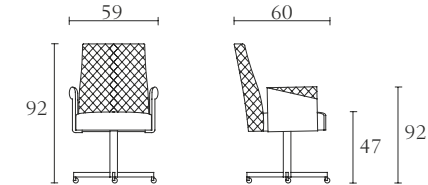

**FA399**

Lazy Susan
cm Ø 90 x H 2
inch. Ø 35^{1/2} x H 0,8^{4/5}

**FA303**

Console
cm 180 x 40 x H 74
inch. 71 x 15^{3/4} x H 29

**FA514**

Low occasional arm chair
cm 85 x 75 x H 69
inch. 33^{1/2} x 29^{1/2} x H 27

**RC509**

High occasional arm chair
cm 70 x 67 x H 76
inch. 27^{1/2} x 26^{1/3} x H 30

FA100

Wall Unit
cm 180 x 45 x H 179
inch. 71 x 17²/₃ x H 70¹/₂

FA512

Office chair with castors
cm 59 x 60 x H 92
inch. 23¹/₄ x 23²/₃ x H 36¹/₄