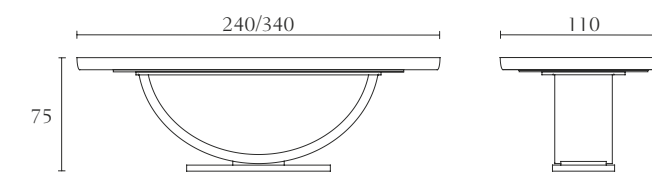

**FA003**

Buffet
cm 175 x 51 x H 86
inch. 69 x 20 x H 34

**FA007**

Small Cabinet
cm 95 x 55 x H 161
inch. 37^{2/5} x 21^{1/2} x H 63^{1/3}

**FA005**

Buffet
cm 110 x 50 x H 86
inch. 43^{1/3} x 19^{3/4} x H 34

**FA323**

Console with drawers and doors
cm 202 x 48 x H 86
inch. 79^{1/2} x 19 x H 34

**FA300**

Dining table with extension
cm 240/340 x 110 x H 75
inch. 94^{1/2}/134 x 43^{1/2} x H 29^{1/2}

**FA301**

Dining table
cm 240 x 110 x H 75
inch. 94^{1/2} x 43^{1/2} x H 29^{1/2}