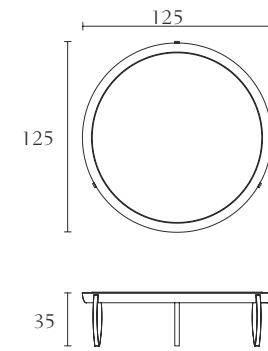

FA534

Big corner end side right facing
cm 175 x 175 x H 82
inch. 69 x 69 x H 32^{1/4}

FA535

Big corner end side left facing
cm 175 x 175 x H 82
inch. 69 x 69 x H 32^{1/4}

FA532

Small corner sofa
cm 131 x 131 x H 82
inch. 51^{1/2} x 51^{1/2} x H 32^{1/4}

FA527

End side left facing
cm 230 x 102 x H 88
inch. 90^{1/2} x 40 x H 34^{2/3}

FA526

End side right facing
cm 230 x 102 x H 88
inch. 90^{1/2} x 40 x H 34^{2/3}

FA304

Low coffee table
cm Ø 125 x H 35
inch. Ø 49^{1/4} x H 13^{3/4}

FA324

Marble low coffee table
cm Ø 125 x H 35
inch. Ø 49^{1/4} x H 13^{3/4}

FA305

High coffee table
cm Ø 125 x H 46
inch. Ø 49^{1/4} x H 18

FA325

Marble high coffee table
cm Ø 125 x H 46
inch. Ø 49^{1/4} x H 18

FA307

High coffee table
cm Ø 100 x H 46
inch. Ø 39^{1/3} x H 18

FA327

Marble high coffee table
cm Ø 100 x H 46
inch. Ø 39^{1/3} x H 18

FA308

Low coffee table
cm Ø 100 x H 35
inch. Ø 39^{1/3} x H 13^{3/4}

FA328