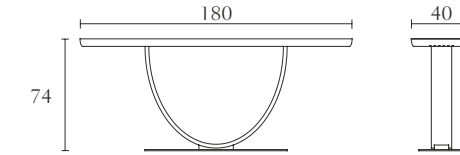

FA303

Console
cm 180 x 40 x H 74
inch. 71 x 15^{3/4} x H 29