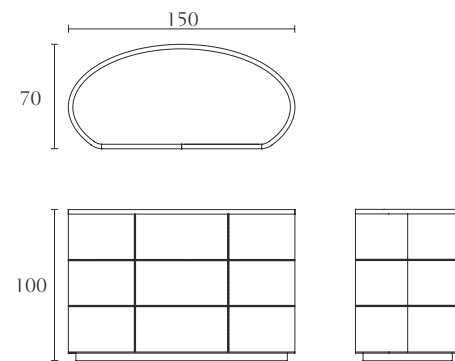

FA310

Desk
cm 190 x 85 x H 77
inch. 75 x 33¹/₂ x H 30¹/₃

FA102

Bar column no doors
cm 43 x 65 x H 167
inch. 17 x 25¹/₅ x H 65²/₃

FA315

Big file drawer
cm 80 x 53 x H 60
inch. 31¹/₂ x 21 x H 23²/₃

FA103

Bar Unit
cm 150 x 70 x H 100
inch. 59 x 27¹/₂ x H 39¹/₃