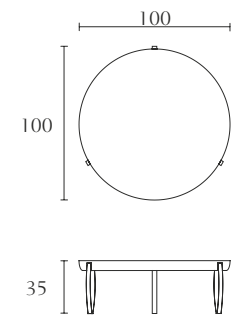

FA324

Marble low coffee table
cm Ø 125 x H 35
inch. Ø 49^{1/4} x H 13^{3/4}

FA305

High coffee table
cm Ø 125 x H 46
inch. Ø 49^{1/4} x H 18

FA325

Marble high coffee table
cm Ø 125 x H 46
inch. Ø 49^{1/4} x H 18

FA307

High coffee table
cm Ø 100 x H 46
inch. Ø 39^{1/3} x H 18

FA327

Marble high coffee table
cm Ø 100 x H 46
inch. Ø 39^{1/3} x H 18

FA308

Low coffee table
cm Ø 100 x H 35
inch. Ø 39^{1/3} x H 13^{3/4}

FA328

Marble low coffee table
cm Ø 100 x H 35
inch. Ø 39^{1/3} x H 13^{3/4}

FA309

Lamp table
cm Ø 70 x H 53
inch. Ø 27^{1/2} x H 21

FA329

Marble lamp table
cm Ø 70 x H 53
inch. Ø 27^{1/2} x H 21

FA313

Servant table
cm Ø 39 x H 48
inch. Ø 15^{1/3} x H 19