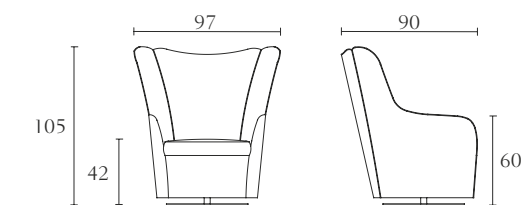

FA507

High Bergere
cm 97 x 90 x H 105
inch. 38 x 35¹/₂ x H 41¹/₃