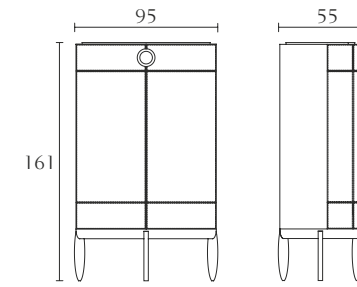

FA600_
Lampada da tavolo.
Small table lamp.

FA603_
Lampada da tavolo.
Large table lamp.

FA601_
Lampada da terra.
Floor lamp.

T echnical drawing

FA001

Buffet
cm 240 x 55 x H 86
inch. 94^{1/2} x 21^{1/2} x H 34

**FA004**

Cabinet
cm 135 x 51 x H 156
inch. 53^{1/4} x 20 x H 61^{1/3}

**FA002**

Buffet
cm 200 x 53 x H 86
inch. 78^{3/4} x 21 x H 34

**FA006**

Bar
cm 95 x 55 x H 161
inch. 37^{2/5} x 21^{1/2} x H 63^{1/3}

**FA003**

Buffet
cm 175 x 51 x H 86
inch. 69 x 20 x H 34

**FA007**

Small Cabinet
cm 95 x 55 x H 161
inch. 37^{2/5} x 21^{1/2} x H 63^{1/3}

**FA005**

Buffet
cm 110 x 50 x H 86
inch. 43^{1/3} x 19^{3/4} x H 34

**FA323**

Console with drawers and doors
cm 202 x 48 x H 86
inch. 79^{1/2} x 19 x H 34

**FA300**

Dining table with extension
cm 240/340 x 110 x H 75
inch. 94^{1/2}/134 x 43^{1/2} x H 29^{1/2}

**FA301**

Dining table
cm 240 x 110 x H 75
inch. 94^{1/2} x 43^{1/2} x H 29^{1/2}