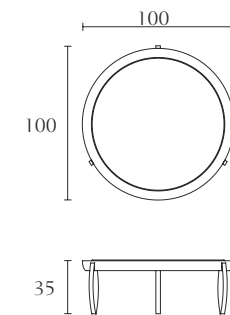

FA324

Marble low coffee table
cm Ø 125 x H 35
inch. Ø 49^{1/4} x H 13^{3/4}

FA305

High coffee table
cm Ø 125 x H 46
inch. Ø 49^{1/4} x H 18

FA325

Marble high coffee table
cm Ø 125 x H 46
inch. Ø 49^{1/4} x H 18

FA307

High coffee table
cm Ø 100 x H 46
inch. Ø 39^{1/3} x H 18

FA327

Marble high coffee table
cm Ø 100 x H 46
inch. Ø 39^{1/3} x H 18

FA308

Low coffee table
cm Ø 100 x H 35
inch. Ø 39^{1/3} x H 13^{3/4}

FA328

Marble low coffee table
cm Ø 100 x H 35
inch. Ø 39^{1/3} x H 13^{3/4}

FA309

Lamp table
cm Ø 70 x H 53
inch. Ø 27^{1/2} x H 21

FA329

Marble lamp table
cm Ø 70 x H 53
inch. Ø 27^{1/2} x H 21

FA313

Servant table
cm Ø 39 x H 48
inch. Ø 15^{1/3} x H 19