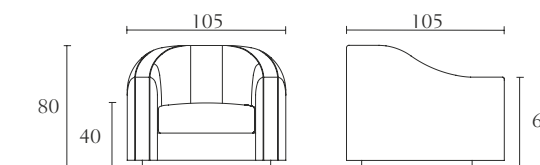

FA505

Sofa
Upcharge for back printed leather
cm 220 x 115 x H 86
inch. 86²/₃ x 45¹/₄ x H 34

FA507

High Bergere
cm 97 x 90 x H 105
inch. 38 x 35¹/₂ x H 41¹/₃

FA506

Arm Chair
Upcharge for back printed leather
cm 105 x 105 x H 80
inch. 41¹/₃ x 41¹/₃ x H 31¹/₂