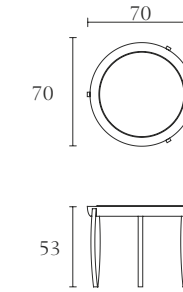

FA324

Marble low coffee table
cm Ø 125 x H 35
inch. Ø 49^{1/4} x H 13^{3/4}

FA305

High coffee table
cm Ø 125 x H 46
inch. Ø 49^{1/4} x H 18

FA325

Marble high coffee table
cm Ø 125 x H 46
inch. Ø 49^{1/4} x H 18

FA307

High coffee table
cm Ø 100 x H 46
inch. Ø 39^{1/3} x H 18

FA327

Marble high coffee table
cm Ø 100 x H 46
inch. Ø 39^{1/3} x H 18

FA308

Low coffee table
cm Ø 100 x H 35
inch. Ø 39^{1/3} x H 13^{3/4}

FA328

Marble low coffee table
cm Ø 100 x H 35
inch. Ø 39^{1/3} x H 13^{3/4}

FA309

Lamp table
cm Ø 70 x H 53
inch. Ø 27^{1/2} x H 21

FA329

Marble lamp table
cm Ø 70 x H 53
inch. Ø 27^{1/2} x H 21

FA313

Servant table
cm Ø 39 x H 48
inch. Ø 15^{1/3} x H 19

FA600

Small Table lamp
available only uph. in leather
cm 35 x 18 x H 70
inch. 13^{3/4} x 7 x H 27^{1/2}

FA604

Chandelier
cm 52 x 52 x H 36
inch. 20^{1/2} x 20^{1/2} x H 14^{1/5}

FA603

Large table lamp
available only uph. in leather
cm 48 x 23 x H 70
inch. 19 x 9 x H 27^{1/2}