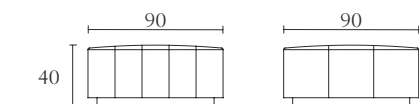

FA510

Big Pouff
cm 90 x 90 x H 40
inch. 35¹/₂ x 35¹/₂ x H 15³/₄