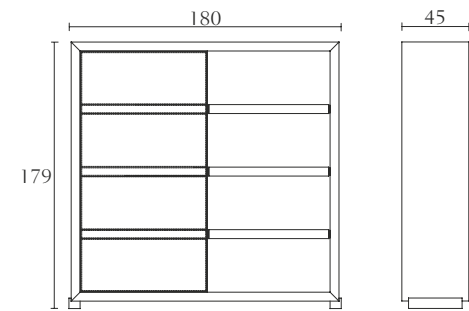

FA100

Wall Unit
cm 180 x 45 x H 179
inch. 71 x 17²/₃ x H 70¹/₂