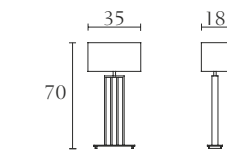

FA600

Small Table lamp
available only uph. in leather
cm 35 x 18 x H 70
inch. 13^{3/4} x 7 x H 27^{1/2}