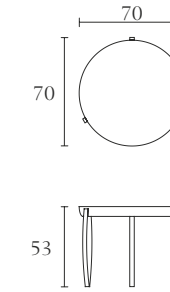

FA527

End side left facing
cm 230 x 102 x H 88
inch. 90^{1/2} x 40 x H 34^{2/3}

FA526

End side right facing
cm 230 x 102 x H 88
inch. 90^{1/2} x 40 x H 34^{2/3}

FA304

Low coffee table
cm Ø 125 x H 35
inch. Ø 49^{1/4} x H 13^{3/4}

FA324

Marble low coffee table
cm Ø 125 x H 35
inch. Ø 49^{1/4} x H 13^{3/4}

FA305

High coffee table
cm Ø 125 x H 46
inch. Ø 49^{1/4} x H 18

FA325

Marble high coffee table
cm Ø 125 x H 46
inch. Ø 49^{1/4} x H 18

FA307

High coffee table
cm Ø 100 x H 46
inch. Ø 39^{1/3} x H 18

FA327

Marble high coffee table
cm Ø 100 x H 46
inch. Ø 39^{1/3} x H 18

FA308

Low coffee table
cm Ø 100 x H 35
inch. Ø 39^{1/3} x H 13^{3/4}

FA328

Marble low coffee table
cm Ø 100 x H 35
inch. Ø 39^{1/3} x H 13^{3/4}

FA309

Lamp table
cm Ø 70 x H 53
inch. Ø 27^{1/2} x H 21

FA329

Marble lamp table
cm Ø 70 x H 53
inch. Ø 27^{1/2} x H 21

FA313

Servant table
cm Ø 39 x H 48
inch. Ø 15^{1/3} x H 19