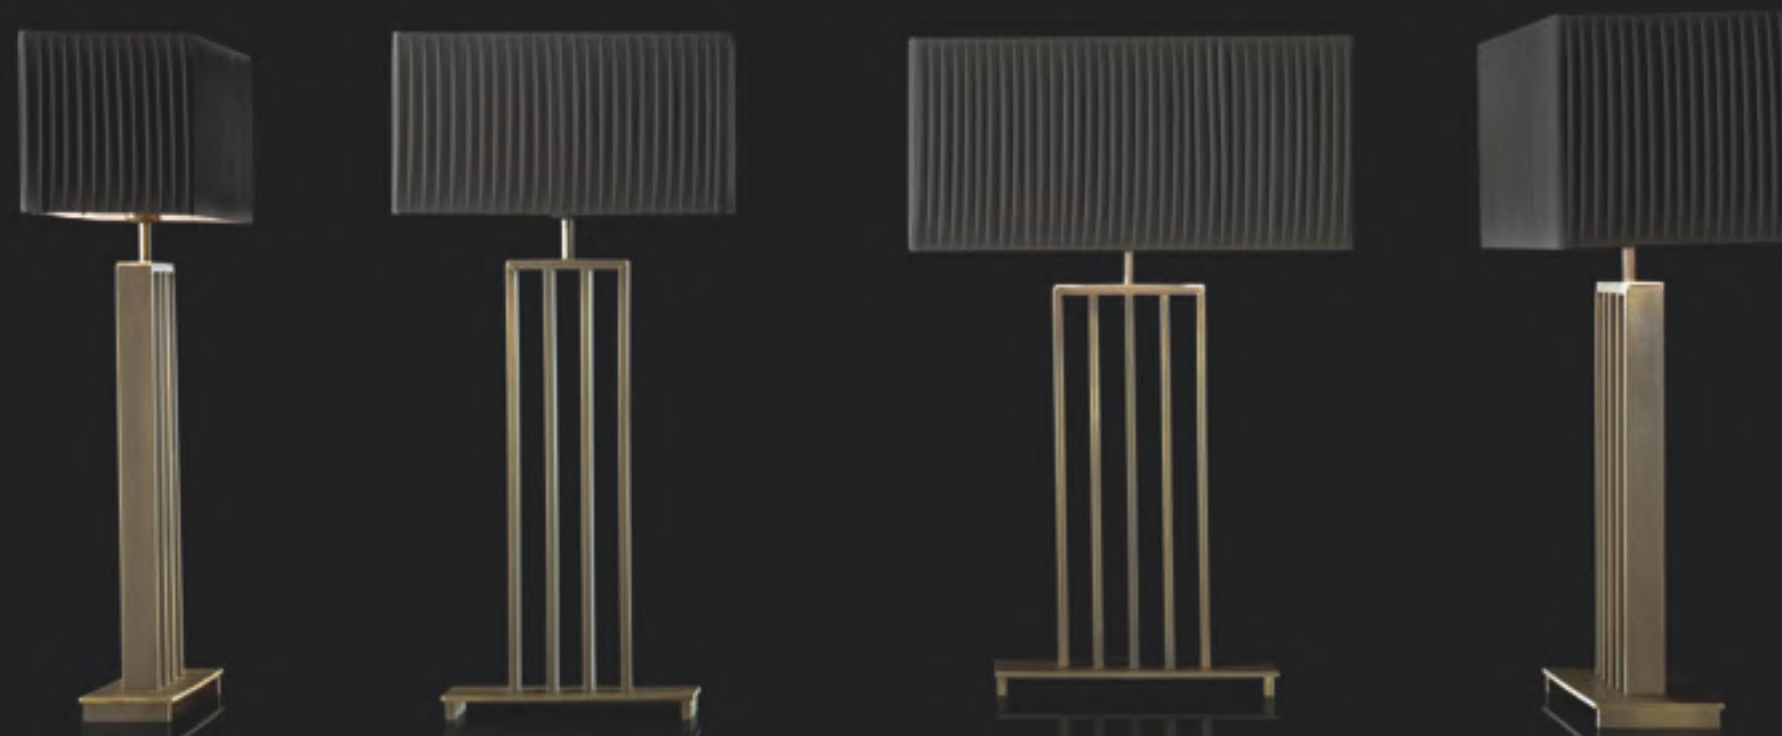

FA600_
Lampada da tavolo.
Small table lamp.

FA603_
Lampada da tavolo.
Large table lamp.