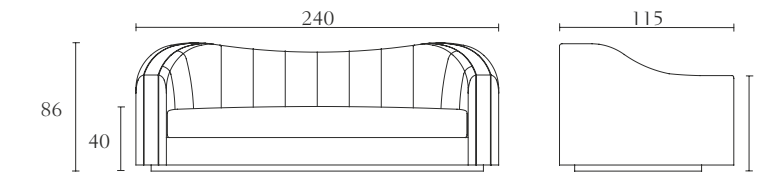

FA599

Flying pillow
cm 60 x 60
inch. 23²/₃ x 23²/₃

FA598

Flying pillow
cm 45 x 45
inch. 17³/₄ x 17³/₄

FA504

Sofa
Upcharge for back printed leather
cm 240 x 115 x H 86
inch. 94¹/₂ x 45¹/₄ x H 34

FA508

Low Bergere
cm 89 x 85 x H 84
inch. 35 x 33¹/₂ x H 33