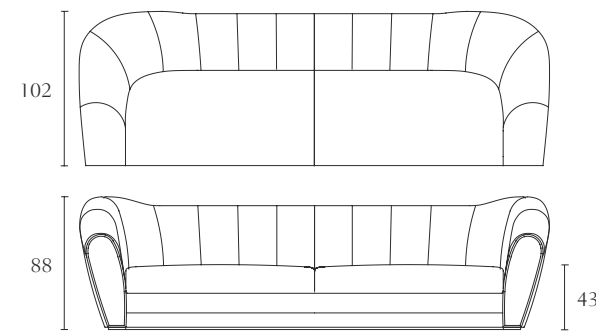

FA505

Sofa
Upcharge for back printed leather
cm 220 x 115 x H 86
inch. 86²/₃ x 45¹/₄ x H 34

FA507

High Bergere
cm 97 x 90 x H 105
inch. 38 x 35¹/₂ x H 41¹/₃

FA506

Arm Chair
Upcharge for back printed leather
cm 105 x 105 x H 80
inch. 41¹/₃ x 41¹/₃ x H 31¹/₂

FA510

Big Pouff
cm 90 x 90 x H 40
inch. 35¹/₂ x 35¹/₂ x H 15³/₄

FA536

Sofa
cm 311 x 102 x H 88
inch. 122^{1/2} x 40 x H 34^{2/3}

FA528

Small center
cm 100 x 100 x H 82
inch. 39^{1/3} x 39^{1/3} x H 32^{1/4}