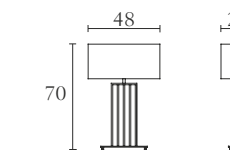

FA600

Small Table lamp
available only uph. in leather
cm 35 x 18 x H 70
inch. 13^{3/4} x 7 x H 27^{1/2}

FA604

Chandelier
cm 52 x 52 x H 36
inch. 20^{1/2} x 20^{1/2} x H 14^{1/5}

FA603

Large table lamp
available only uph. in leather
cm 48 x 23 x H 70
inch. 19 x 9 x H 27^{1/2}