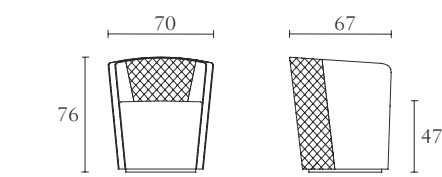

RC509

High occasional arm chair
cm 70 x 67 x H 76
inch. 27^{1/2} x 26^{1/3} x H 30