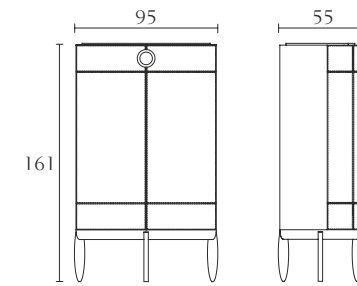

FA600_
Lampada da tavolo.
Small table lamp.

FA603_
Lampada da tavolo.
Large table lamp.

FA601_
Lampada da terra.
Floor lamp.

T echnical drawing

FA001

Buffet
cm 240 x 55 x H 86
inch. 94^{1/2} x 21^{1/2} x H 34

**FA004**

Cabinet
cm 135 x 51 x H 156
inch. 53^{1/4} x 20 x H 61^{1/3}

**FA002**

Buffet
cm 200 x 53 x H 86
inch. 78^{3/4} x 21 x H 34

**FA006**

Bar
cm 95 x 55 x H 161
inch. 37^{2/5} x 21^{1/2} x H 63^{1/3}

**FA003**

Buffet
cm 175 x 51 x H 86
inch. 69 x 20 x H 34

**FA007**

Small Cabinet
cm 95 x 55 x H 161
inch. 37^{2/5} x 21^{1/2} x H 63^{1/3}

**FA005**

Buffet
cm 110 x 50 x H 86
inch. 43^{1/3} x 19^{3/4} x H 34

**FA323**

Console with drawers and doors
cm 202 x 48 x H 86
inch. 79^{1/2} x 19 x H 34

**FA300**

Dining table with extension
cm 240/340 x 110 x H 75
inch. 94^{1/2}/134 x 43^{1/2} x H 29^{1/2}

**FA301**

Dining table
cm 240 x 110 x H 75
inch. 94^{1/2} x 43^{1/2} x H 29^{1/2}