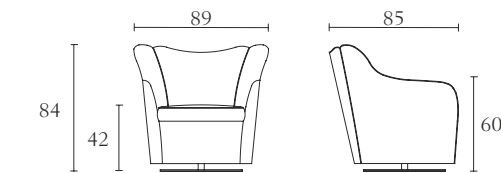

FA599

Flying pillow
cm 60 x 60
inch. 23²/₃ x 23²/₃

FA598

Flying pillow
cm 45 x 45
inch. 17³/₄ x 17³/₄

FA504

Sofa
Upcharge for back printed leather
cm 240 x 115 x H 86
inch. 94¹/₂ x 45¹/₄ x H 34

FA508

Low Bergere
cm 89 x 85 x H 84
inch. 35 x 33¹/₂ x H 33