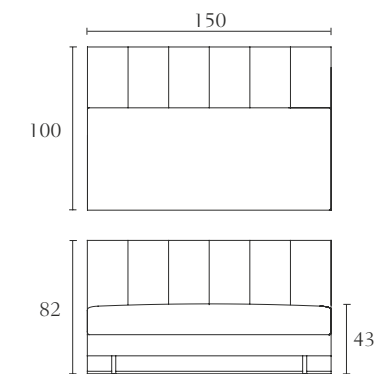

FA529

Big center
cm 150 x 100 x H 82
inch. 59 x 39^{1/3} x H 32^{1/4}

FA523

End side left facing
cm 180 x 102 x H 88
inch. 71 x 40 x H 34^{2/3}

FA522

End side right facing
cm 180 x 102 x H 88
inch. 71 x 40 x H 34^{2/3}

FA540

Arm Chair
cm 108 x 100 x H 86
inch. 42^{1/2} x 39^{1/3} x H 33^{3/4}

FA530

End side right facing
cm 150 x 100 x H 82
inch. 59 x 39^{1/3} x H 32^{1/4}

FA531

End side left facing
cm 150 x 100 x H 82
inch. 59 x 39^{1/3} x H 32^{1/4}