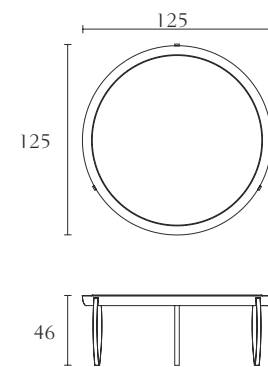

FA527

End side left facing
cm 230 x 102 x H 88
inch. 90^{1/2} x 40 x H 34^{2/3}

FA526

End side right facing
cm 230 x 102 x H 88
inch. 90^{1/2} x 40 x H 34^{2/3}

FA304

Low coffee table
cm Ø 125 x H 35
inch. Ø 49^{1/4} x H 13^{3/4}

FA324

Marble low coffee table
cm Ø 125 x H 35
inch. Ø 49^{1/4} x H 13^{3/4}

FA305

High coffee table
cm Ø 125 x H 46
inch. Ø 49^{1/4} x H 18

FA325

Marble high coffee table
cm Ø 125 x H 46
inch. Ø 49^{1/4} x H 18

FA307

High coffee table
cm Ø 100 x H 46
inch. Ø 39^{1/3} x H 18

FA327

Marble high coffee table
cm Ø 100 x H 46
inch. Ø 39^{1/3} x H 18

FA308

Low coffee table
cm Ø 100 x H 35
inch. Ø 39^{1/3} x H 13^{3/4}

FA328

Marble low coffee table
cm Ø 100 x H 35
inch. Ø 39^{1/3} x H 13^{3/4}

FA309

Lamp table
cm Ø 70 x H 53
inch. Ø 27^{1/2} x H 21

FA329

Marble lamp table
cm Ø 70 x H 53
inch. Ø 27^{1/2} x H 21

FA313

Servant table
cm Ø 39 x H 48
inch. Ø 15^{1/3} x H 19