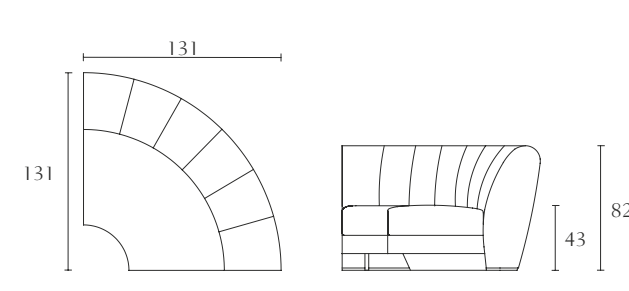

FA525

End side left facing
cm 205 x 102 x H 88
inch. 80^{2/3} x 40 x H 34^{2/3}

FA524

End side right facing
cm 205 x 102 x H 88
inch. 80^{2/3} x 40 x H 34^{2/3}

FA533

Big corner sofa
cm 175 x 175 x H 82
inch. 69 x 69 x H 32^{1/4}

FA534

Big corner end side right facing
cm 175 x 175 x H 82
inch. 69 x 69 x H 32^{1/4}

FA535

Big corner end side left facing
cm 175 x 175 x H 82
inch. 69 x 69 x H 32^{1/4}

FA532

Small corner sofa
cm 131 x 131 x H 82
inch. 51^{1/2} x 51^{1/2} x H 32^{1/4}

FA527

End side left facing
cm 230 x 102 x H 88
inch. 90^{1/2} x 40 x H 34^{2/3}

FA526

End side right facing
cm 230 x 102 x H 88
inch. 90^{1/2} x 40 x H 34^{2/3}

FA304

Low coffee table
cm Ø 125 x H 35
inch. Ø 49^{1/4} x H 13^{3/4}