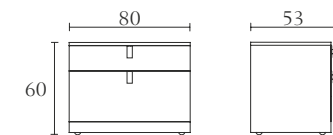

FA310

Desk
cm 190 x 85 x H 77
inch. 75 x 33¹/₂ x H 30¹/₃

FA102

Bar column no doors
cm 43 x 65 x H 167
inch. 17 x 25¹/₅ x H 65²/₃

FA315

Big file drawer
cm 80 x 53 x H 60
inch. 31¹/₂ x 21 x H 23²/₃

FA103

Bar Unit
cm 150 x 70 x H 100
inch. 59 x 27¹/₂ x H 39¹/₃