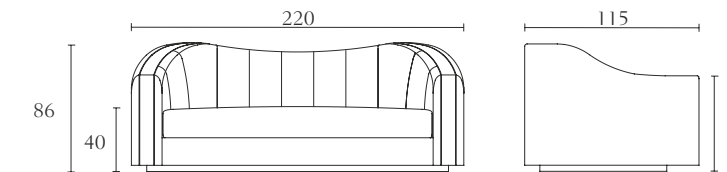

FA505

Sofa
Upcharge for back printed leather
cm 220 x 115 x H 86
inch. 86²/₃ x 45¹/₄ x H 34