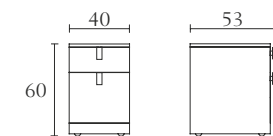

FA314

Small file drawer
cm 40 x 53 x H 60
inch. 15³/₄ x 21 x H 23²/₃