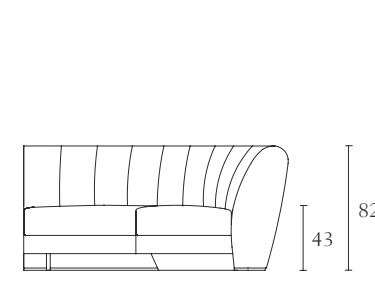

FA525

End side left facing
cm 205 x 102 x H 88
inch. 80^{2/3} x 40 x H 34^{2/3}

FA524

End side right facing
cm 205 x 102 x H 88
inch. 80^{2/3} x 40 x H 34^{2/3}

FA533

Big corner sofa
cm 175 x 175 x H 82
inch. 69 x 69 x H 32^{1/4}

FA534

Big corner end side right facing
cm 175 x 175 x H 82
inch. 69 x 69 x H 32^{1/4}

FA535

Big corner end side left facing
cm 175 x 175 x H 82
inch. 69 x 69 x H 32^{1/4}

FA532

Small corner sofa
cm 131 x 131 x H 82
inch. 51^{1/2} x 51^{1/2} x H 32^{1/4}