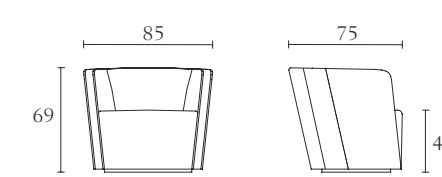

FA514

Low occasional arm chair
cm 85 x 75 x H 69
inch. 33^{1/2} x 29^{1/2} x H 27