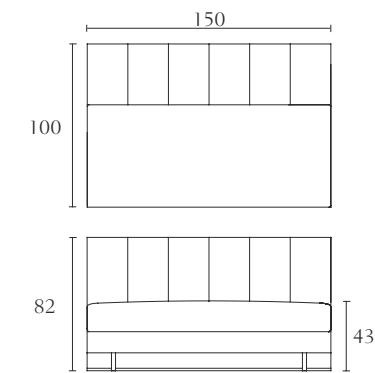

FA521

End side left facing
cm 155 x 102 x H 88
inch. 61 x 40 x H 34^{2/3}

FA520

End side right facing
cm 155 x 102 x H 88
inch. 61 x 40 x H 34^{2/3}

FA537

Sofa
cm 261 x 102 x H 88
inch. 102^{3/4} x 40 x H 34^{2/3}

FA529

Big center
cm 150 x 100 x H 82
inch. 59 x 39^{1/3} x H 32^{1/4}

FA523

End side left facing
cm 180 x 102 x H 88
inch. 71 x 40 x H 34^{2/3}

FA522

End side right facing
cm 180 x 102 x H 88
inch. 71 x 40 x H 34^{2/3}