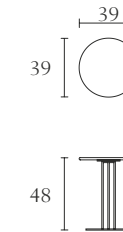

FA307

High coffee table
cm Ø 100 x H 46
inch. Ø 39^{1/3} x H 18

FA327

Marble high coffee table
cm Ø 100 x H 46
inch. Ø 39^{1/3} x H 18

FA308

Low coffee table
cm Ø 100 x H 35
inch. Ø 39^{1/3} x H 13^{3/4}

FA328

Marble low coffee table
cm Ø 100 x H 35
inch. Ø 39^{1/3} x H 13^{3/4}

FA309

Lamp table
cm Ø 70 x H 53
inch. Ø 27^{1/2} x H 21

FA329

Marble lamp table
cm Ø 70 x H 53
inch. Ø 27^{1/2} x H 21

FA313

Servant table
cm Ø 39 x H 48
inch. Ø 15^{1/3} x H 19