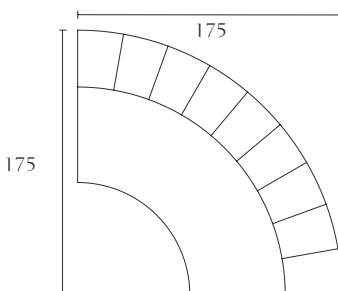

FA529

Big center
cm 150 x 100 x H 82
inch. 59 x 39^{1/3} x H 32^{1/4}

FA523

End side left facing
cm 180 x 102 x H 88
inch. 71 x 40 x H 34^{2/3}

FA522

End side right facing
cm 180 x 102 x H 88
inch. 71 x 40 x H 34^{2/3}

FA525

End side left facing
cm 205 x 102 x H 88
inch. 80^{2/3} x 40 x H 34^{2/3}

FA524

End side right facing
cm 205 x 102 x H 88
inch. 80^{2/3} x 40 x H 34^{2/3}

FA533

Big corner sofa
cm 175 x 175 x H 82
inch. 69 x 69 x H 32^{1/4}

FA534

Big corner end side right facing
cm 175 x 175 x H 82
inch. 69 x 69 x H 32^{1/4}

FA535

Big corner end side left facing
cm 175 x 175 x H 82
inch. 69 x 69 x H 32^{1/4}

FA532

Small corner sofa
cm 131 x 131 x H 82
inch. 51^{1/2} x 51^{1/2} x H 32^{1/4}