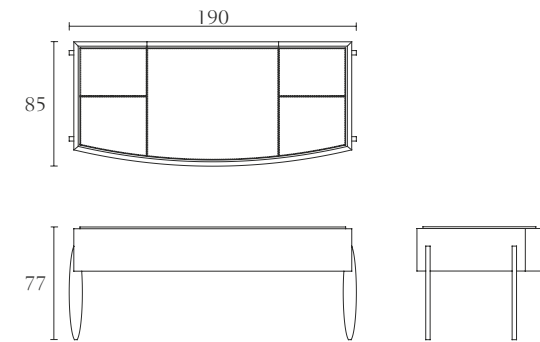

FA310

Desk
cm 190 x 85 x H 77
inch. 75 x 33¹/₂ x H 30¹/₃