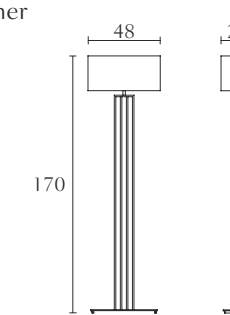

FA601

Floor lamp
available only uph. in leather
cm 48 x 23 x H 170
inch. 19 x 9 x H 67