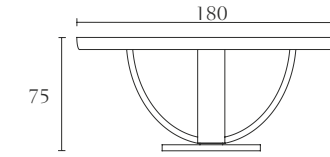

**FA003**

Buffet
cm 175 x 51 x H 86
inch. 69 x 20 x H 34

**FA007**

Small Cabinet
cm 95 x 55 x H 161
inch. 37^{2/5} x 21^{1/2} x H 63^{1/3}

**FA005**

Buffet
cm 110 x 50 x H 86
inch. 43^{1/3} x 19^{3/4} x H 34

**FA323**

Console with drawers and doors
cm 202 x 48 x H 86
inch. 79^{1/2} x 19 x H 34

**FA300**

Dining table with extension
cm 240/340 x 110 x H 75
inch. 94^{1/2}/134 x 43^{1/2} x H 29^{1/2}

**FA301**

Dining table
cm 240 x 110 x H 75
inch. 94^{1/2} x 43^{1/2} x H 29^{1/2}

**FA501**

Chair
cm 54 x 60 x H 90
inch. 21^{1/4} x 23^{2/3} x H 35^{1/2}

**FA321**

Round dining table
cm Ø 180 x H 75
inch. Ø 71 x H 29^{1/2}

**FA502**

Arm Chair
cm 54 x 60 x H 90
inch. 21^{1/4} x 23^{2/3} x H 35^{1/2}