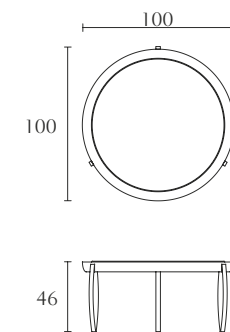

FA527

End side left facing
cm 230 x 102 x H 88
inch. 90^{1/2} x 40 x H 34^{2/3}

FA526

End side right facing
cm 230 x 102 x H 88
inch. 90^{1/2} x 40 x H 34^{2/3}

FA304

Low coffee table
cm Ø 125 x H 35
inch. Ø 49^{1/4} x H 13^{3/4}

FA324

Marble low coffee table
cm Ø 125 x H 35
inch. Ø 49^{1/4} x H 13^{3/4}

FA305

High coffee table
cm Ø 125 x H 46
inch. Ø 49^{1/4} x H 18

FA325

Marble high coffee table
cm Ø 125 x H 46
inch. Ø 49^{1/4} x H 18

FA307

High coffee table
cm Ø 100 x H 46
inch. Ø 39^{1/3} x H 18

FA327

Marble high coffee table
cm Ø 100 x H 46
inch. Ø 39^{1/3} x H 18

FA308

Low coffee table
cm Ø 100 x H 35
inch. Ø 39^{1/3} x H 13^{3/4}

FA328