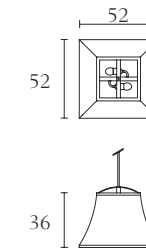

FA604

Chandelier
cm 52 x 52 x H 36
inch. 20^{1/2} x 20^{1/2} x H 14^{1/5}