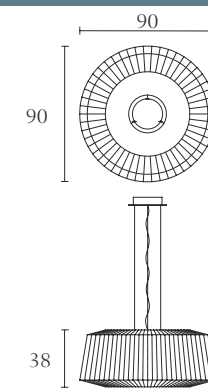

FA624

Round Chandelier
cm Ø 90 x H 38
inch. Ø 35^{1/2} x H 15