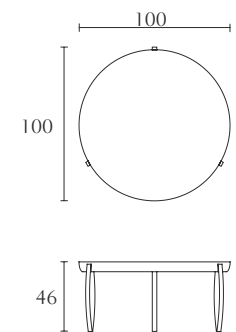

FA527

End side left facing
cm 230 x 102 x H 88
inch. 90^{1/2} x 40 x H 34^{2/3}

FA526

End side right facing
cm 230 x 102 x H 88
inch. 90^{1/2} x 40 x H 34^{2/3}

FA304

Low coffee table
cm Ø 125 x H 35
inch. Ø 49^{1/4} x H 13^{3/4}

FA324

Marble low coffee table
cm Ø 125 x H 35
inch. Ø 49^{1/4} x H 13^{3/4}

FA305

High coffee table
cm Ø 125 x H 46
inch. Ø 49^{1/4} x H 18

FA325

Marble high coffee table
cm Ø 125 x H 46
inch. Ø 49^{1/4} x H 18

FA307

High coffee table
cm Ø 100 x H 46
inch. Ø 39^{1/3} x H 18

FA327

Marble high coffee table
cm Ø 100 x H 46
inch. Ø 39^{1/3} x H 18

FA308

Low coffee table
cm Ø 100 x H 35
inch. Ø 39^{1/3} x H 13^{3/4}

FA328