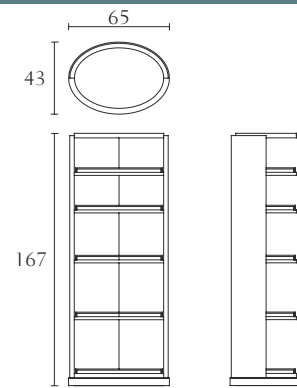

**FA323**

Console with drawers and doors
cm 202 x 48 x H 86
inch. 79^{1/2} x 19 x H 34

**FA300**

Dining table with extension
cm 240/340 x 110 x H 75
inch. 94^{1/2}/134 x 43^{1/2} x H 29^{1/2}

**FA301**

Dining table
cm 240 x 110 x H 75
inch. 94^{1/2} x 43^{1/2} x H 29^{1/2}

**FA399**

Lazy Susan
cm Ø 90 x H 2
inch. Ø 35^{1/2} x H 0,8^{4/5}

**FA303**

Console
cm 180 x 40 x H 74
inch. 71 x 15^{3/4} x H 29

**FA514**

Low occasional arm chair
cm 85 x 75 x H 69
inch. 33^{1/2} x 29^{1/2} x H 27

**RC509**

High occasional arm chair
cm 70 x 67 x H 76
inch. 27^{1/2} x 26^{1/3} x H 30

FA100

Wall Unit
cm 180 x 45 x H 179
inch. 71 x 17²/₃ x H 70¹/₂

FA512

Office chair with castors
cm 59 x 60 x H 92
inch. 23¹/₄ x 23²/₃ x H 36¹/₄

FA310

Desk
cm 190 x 85 x H 77
inch. 75 x 33¹/₂ x H 30¹/₃

FA102

Bar column no doors
cm 43 x 65 x H 167
inch. 17 x 25¹/₅ x H 65²/₃

FA315

Big file drawer
cm 80 x 53 x H 60
inch. 31¹/₂ x 21 x H 23²/₃

FA103

Bar Unit
cm 150 x 70 x H 100
inch. 59 x 27¹/₂ x H 39¹/₃