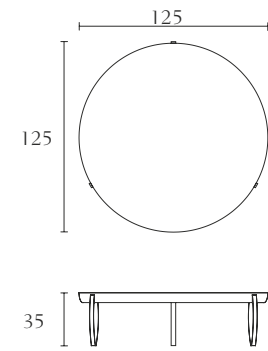

FA534

Big corner end side right facing
cm 175 x 175 x H 82
inch. 69 x 69 x H 32^{1/4}

FA535

Big corner end side left facing
cm 175 x 175 x H 82
inch. 69 x 69 x H 32^{1/4}

FA532

Small corner sofa
cm 131 x 131 x H 82
inch. 51^{1/2} x 51^{1/2} x H 32^{1/4}

FA527

End side left facing
cm 230 x 102 x H 88
inch. 90^{1/2} x 40 x H 34^{2/3}

FA526

End side right facing
cm 230 x 102 x H 88
inch. 90^{1/2} x 40 x H 34^{2/3}

FA304

Low coffee table
cm Ø 125 x H 35
inch. Ø 49^{1/4} x H 13^{3/4}

FA324

Marble low coffee table
cm Ø 125 x H 35
inch. Ø 49^{1/4} x H 13^{3/4}

FA305

High coffee table
cm Ø 125 x H 46
inch. Ø 49^{1/4} x H 18

FA325

Marble high coffee table
cm Ø 125 x H 46
inch. Ø 49^{1/4} x H 18

FA307

High coffee table
cm Ø 100 x H 46
inch. Ø 39^{1/3} x H 18

FA327

Marble high coffee table
cm Ø 100 x H 46
inch. Ø 39^{1/3} x H 18

FA308

Low coffee table
cm Ø 100 x H 35
inch. Ø 39^{1/3} x H 13^{3/4}

FA328