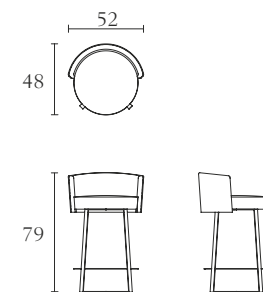

**RC509**

High occasional arm chair
cm 70 x 67 x H 76
inch. 27^{1/2} x 26^{1/3} x H 30

FA100

Wall Unit
cm 180 x 45 x H 179
inch. 71 x 17²/₃ x H 70¹/₂

FA512

Office chair with castors
cm 59 x 60 x H 92
inch. 23¹/₄ x 23²/₃ x H 36¹/₄

FA310

Desk
cm 190 x 85 x H 77
inch. 75 x 33¹/₂ x H 30¹/₃

FA102

Bar column no doors
cm 43 x 65 x H 167
inch. 17 x 25¹/₅ x H 65²/₃

FA315

Big file drawer
cm 80 x 53 x H 60
inch. 31¹/₂ x 21 x H 23²/₃

FA103

Bar Unit
cm 150 x 70 x H 100
inch. 59 x 27¹/₂ x H 39¹/₃

FA314

Small file drawer
cm 40 x 53 x H 60
inch. 15³/₄ x 21 x H 23²/₃

FA513

Counter Stool
cm 52 x 48 x H 79
inch. 20¹/₂ x 19 x H 31

FA503

Sofa
Upcharge for back printed leather
cm 280 x 115 x H 86
inch. 110¹/₄ x 45¹/₄ x H 34