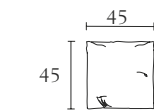

FA598

Flying pillow
cm 45 x 45
inch. 17³/₄ x 17³/₄