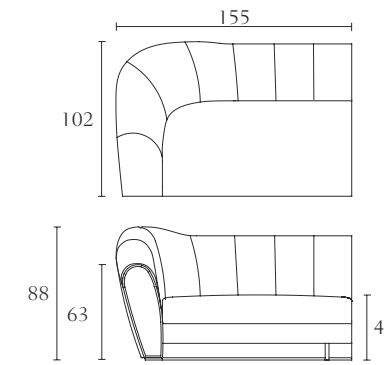

FA505

Sofa
Upcharge for back printed leather
cm 220 x 115 x H 86
inch. 86²/₃ x 45¹/₄ x H 34

FA507

High Bergere
cm 97 x 90 x H 105
inch. 38 x 35¹/₂ x H 41¹/₃

FA506

Arm Chair
Upcharge for back printed leather
cm 105 x 105 x H 80
inch. 41¹/₃ x 41¹/₃ x H 31¹/₂

FA510

Big Pouff
cm 90 x 90 x H 40
inch. 35¹/₂ x 35¹/₂ x H 15³/₄

FA536

Sofa
cm 311 x 102 x H 88
inch. 122^{1/2} x 40 x H 34^{2/3}

FA528

Small center
cm 100 x 100 x H 82
inch. 39^{1/3} x 39^{1/3} x H 32^{1/4}

FA521

End side left facing
cm 155 x 102 x H 88
inch. 61 x 40 x H 34^{2/3}

FA520

End side right facing
cm 155 x 102 x H 88
inch. 61 x 40 x H 34^{2/3}

FA537

Sofa
cm 261 x 102 x H 88
inch. 102^{3/4} x 40 x H 34^{2/3}

FA529

Big center
cm 150 x 100 x H 82
inch. 59 x 39^{1/3} x H 32^{1/4}

FA523

End side left facing
cm 180 x 102 x H 88
inch. 71 x 40 x H 34^{2/3}

FA522

End side right facing
cm 180 x 102 x H 88
inch. 71 x 40 x H 34^{2/3}