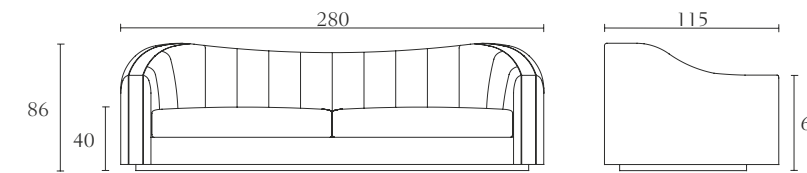

FA314

Small file drawer
cm 40 x 53 x H 60
inch. 15³/₄ x 21 x H 23²/₃

FA513

Counter Stool
cm 52 x 48 x H 79
inch. 20¹/₂ x 19 x H 31

FA503

Sofa
Upcharge for back printed leather
cm 280 x 115 x H 86
inch. 110¹/₄ x 45¹/₄ x H 34