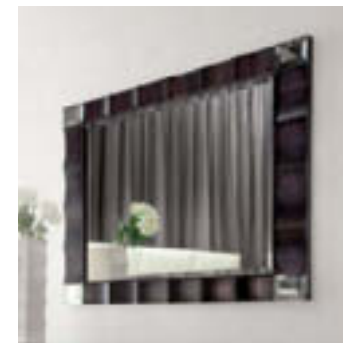

Art. 260 - Mirror

Beveled mirror in makassar ebony veneer in satin finish. 4 corners beveled mirrors.

Size: cm 150W x 100D x 3,5Thick
Size: 59"W x 39"½D x 1"½Thick