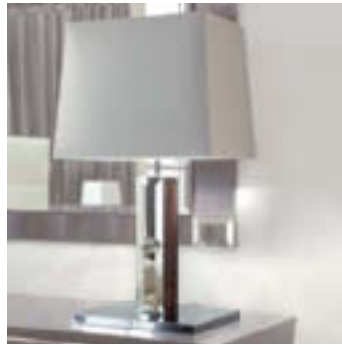

Art. 200/12 - Medium lamp

Medium lamp in combination with makassar ebony veneer in satin finish and beveled mirror.
Chrome stainless steel base.
White satin silk shade.

Size: cm 50W x 36D x 90H
Size: 20"W x 14"D x 36"H