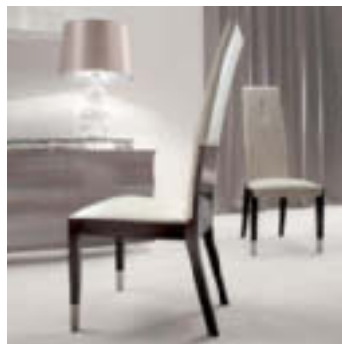

Art. 2030 - Side chair

Side chair with solid beech wooden base and back and seat available in first grade leather, nubuk leather, lizard printed leather, velvet or suede fabric.
2 front legs with chrome stainless steel feet.
Leather needs: mt. 2,0
Nubuk or lizard leather needs: mt. 2,5
Fabric needs: mt. 1,5

Size: cm 50W x 64D x 121H
Size: 20"W x 25"D x 47½"H

Art. 2020 - Arm chair

Arm chair with solid beech wooden base and back and seat available in first grade leather, nubuk leather, lizard printed leather, velvet or suede fabric.
2 front legs with chrome stainless steel feet.
Leather needs: mt. 2,0
Nubuk or lizard leather needs: mt. 2,5
Fabric needs: mt. 1,5

Size: cm 55W x 64D x 121H
Size: 21½"W x 25"D x 47½"H