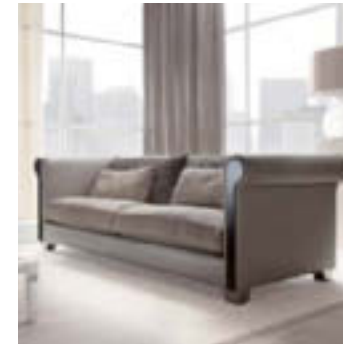

Art. 200/02 - Sofa 2 seats

Sofa 2 seats in combination with lizard printed leather, and velvet with n. 2 big + 2 small pillows w/down fillings.
Seats in polyurethane foam wrapped in down.
2 side fronts in makassar ebony veneer in satin finish.
Chrome stainless steel feet.

Leather needs: mt 16,00

Size: cm 200W x 110D x 90H
Size: 79"W x 39½"D x 35½"H