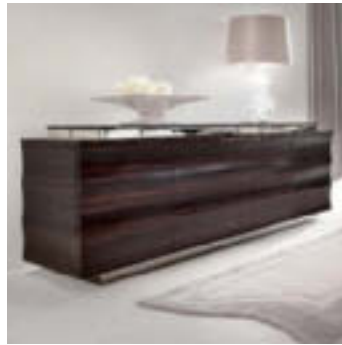

Art. 2100 - Buffet

4 doors buffet in makassar ebony veneer in satin finish.
1 interiors full extension drawer w/bottom in velvet fabric.
3 glasses adjustable interior shelves.
Led Light system w/sensors in the 2 center doors.
Top with insert on the edges in beveled mirrors and chrome stainless steel top inlay.
Chrome stainless steel base and handles.

Size: cm 230W x 55D x 77H
Size: 90½"W x 21½"D x 30"H