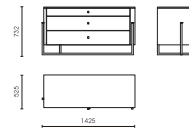

DW701
1425 x 525 x 732 mm
56,10 x 20,67 x 28,82 in