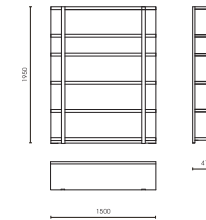

perfect time collection

libreria bookcase

PT100
1500 x 410 x 1950 mm
59,06 x 16,14 x 76,77 in