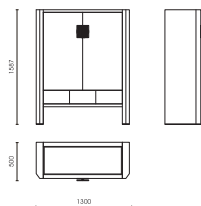

my story collection

mobile cabinet

MS006
1300 x 500 x 1587 mm
51,18 x 19,69 x 62,48 in

tavolino rotondo round coffee table

MS307G
1200 x 1200 x 380 mm
47,24 x 47,24 x 14,96 in