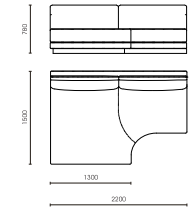

people

divano sofa angolo corner

DW519 sx left
DW520 dx right
2200 x 1500 x 780 mm
86,61 x 59,06 x 30,71 in