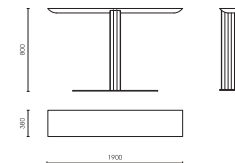

red carpet collection

console console

RC302
1900 x 380 x 800 mm
74,80 x 14,96 x 31,50 in