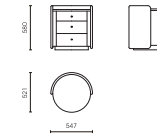

comodino 3 cassette nightstand with 3 drawers

DW705
547 x 521 x 580 mm
21,54 x 20,51 x 25,20 in