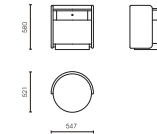

dolmen

comodino 1 cassetto nightstand with drawer

DW704
547 x 521 x 580 mm
21,54 x 20,51 x 25,20 in