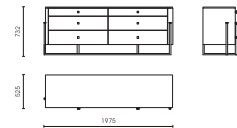

seattle

comò dresser

DW700
1975 x 525 x 732 mm
77,76 x 20,67 x 28,82 in