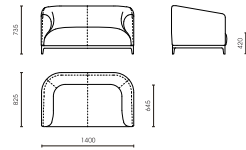

divanetto sofa

DW596
1400 x 825 x 735 mm
55,12 x 32,48 x 28,94 in