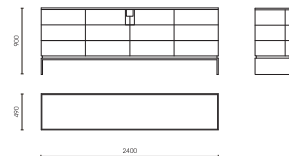

mobile *buffet*

BM001
2400 x 490 x 900 mm
94,49 x 19,29 x 35,43 in