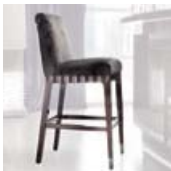

Art. 400/95 - Bar stool

Bar stool in solid beech wood in high gloss polyester, in dark moka colour with seat and back covered in leather, nabuk leather, velvet or suede fabric.
2 front legs with chrome stainless steel feet.