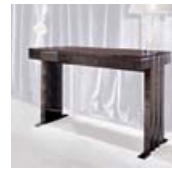

Art. 485 - Vanity desk

Vanity desk finished in moka japanese tamos burl veneer w/high gloss polyester finish.
1 full extension drawer with bottom in velvet fabric.
Base and details in stainless steel.

Size: cm 115W x 62D x 76H
Size: 45"W x 24½"D x 30"H