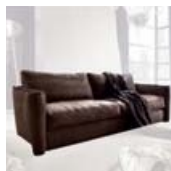

Art. 400/83 - Sofa 3 seats

Sofa 3 seats with tops' frames in moka japonese tamos burl veneer in high gloss polyester finish.
n. 2 seats in polyurethane foam wrapped in down. n. 2 throw pillow in fabric. Available in first grade leather, nabuk leather, velvet or suede fabric.
Chrome stainless steel feet.