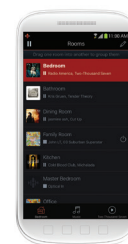

Easy To Use

The AVR's front panel features 4 Quick Select function buttons so you can quickly choose from the most popular sources and the system remembers your preferred audio settings for each one. The ergonomic remote control also features dedicated Quick Select buttons. And when you connect the AVR to your Smart TV you have the option of controlling the AVR via the TV's remote control which lets you select an input, adjust the volume and choose the surround sound mode.

Compatible with HEOS Link

Denon's HEOS wireless music streaming system delivers the ultimate in sound quality, ease-of-use and system flexibility. Sold separately, the HEOS Link enables the AVR-X250BT to play back nearly unlimited online music sources, like Internet Radio or popular music streaming services like Spotify, Deezer or TIDAL. Furthermore, once connected to the HEOS Link, the AVR-X250BT can easily be controlled via the free HEOS app.

Technical information		FM section	
Number of power amps	5 (Front L/R, Center, Surround L/R)	Tuning frequency range	87.5 - 108 MHz
Power output	130 watts per channel (6 ohms, 1 kHz, THD 1%, 1ch driven)	AM section	
	90 watts per channel (6 ohms, 1 kHz, THD 0.7%, 2ch driven)	Tuning frequency range	522 kHz – 1611 kHz
Speaker impedance	70 watts per channel (8 ohms, 20 Hz - 20 kHz, THD 0.08%, 2ch driven)	General	
	4 - 16 ohms	Power supply	AC 230 V, 50 Hz
Preamplifier section		Power consumption	330 W (Standby 0.1 W, CEC standby 0.5 W)
Input sensitivity/impedance	200 mV / 47 kohms	Power consumption No-Sound	30 W (ECO on), 45 W (ECO off)
Frequency response	10 Hz - 100 kHz — +1, -3 dB (DIRECT mode)	Dimensions (W x H x D)	434 x 151 x 319 mm
S/N Ratio	98 dB (IHF-A weighted, DIRECT mode)	Weight	7.5 kg

Ports		
IN	HDMI	x 5
	Composite (video)	x 2
	Analogue Audio	x 2
	Digital Optical	x 2
OUT	HDMI Monitor	x 1
	Composite Monitor	x 1
	Audio Preout (SW)	0.1 ch
	Phones	x 1
OTHER	FM Tuner Antenna	x 1
	AM Tuner Antenna	x 1

EAN	AVRX250BTBKE2	4951035065136	Black
UK	AVRX250BTBKE2GB	4951035066379	Black

Denon Europe
A Division of Sound United
Beemdstraat 11
5653 MA Eindhoven
The Netherlands
www.denon.eu

The Bluetooth® word mark and logos are registered trademarks owned by Bluetooth SIG, Inc. and any use of such marks by D&M Holdings Inc. is under license. Dolby, Dolby Atmos, and the double-D symbol are trademarks of Dolby Laboratories. • DTS, the Symbol, DTS in combination with the Symbol, DTS:X, and the DTS:X logo are registered trademarks or trademarks of DTS, Inc. in the United States and/or other countries. • The Spotify software is subject to third party licenses found here: www.spotify.com/connect/third-party-licenses • Other trademarks and trade names are those of their respective owners.

Denon is a trademark or registered trademark of D&M Holdings, Inc.

* All specs can be subject to change * Available only in Black