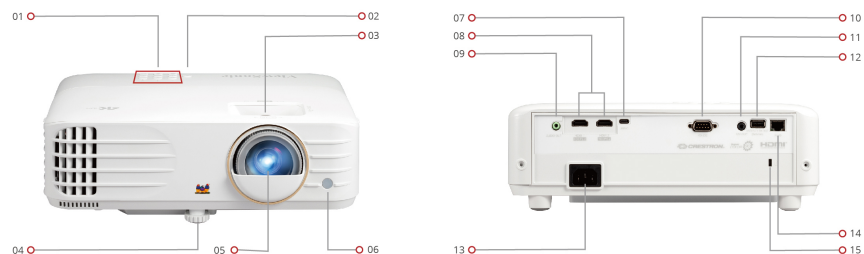

ViewSonic® PROJECTOR PX748-4K

Key Features

- True 4K HDR visual experience
- 4,000 ANSI Lumens offering bright images in any environment
- Direct Big-screen streaming via USB Type-C
- 4.2ms Ultra-Fast Input & 240Hz high refresh rate
- Warping, auto V keystone and 1.3x zoom for flexible installation

Product Description

The PX748-4K is a 4,000 ANSI Lumens 4K home projector that shines in value and brightness and delivers pixel-perfect visuals in true 4K clarity with HDR/HLG support. Experience a whole new level of gaming with 4.2ms Ultra-Fast Input, a 240Hz refresh rate, and USB Type-C connectivity for direct streaming from Nintendo® Switch. Set up faster and easier than ever before with powerful warping, auto V keystone, H/V keystone, and 1.3x optical zoom, capable of creating a screen of up to 300" on any surface. Adding on to that is the LAN control capability compatible with home automation systems and 12V trigger output, making the PX748-4K a perfect addition to your smart home.

INPUT

HDMI:	2 (HDMI 2.0b, HDCP 1.4/2.2)
USB Type C:	1 (5V/ 2A)

OUTPUT

Audio-out (3.5mm):	1
Speaker:	10W
USB Type A (Power):	1 (5V/ 1.5A)
12V Trigger (3.5mm):	1

CONTROL

RS232 (DB 9-pin male):	1
RJ45 (LAN control):	1