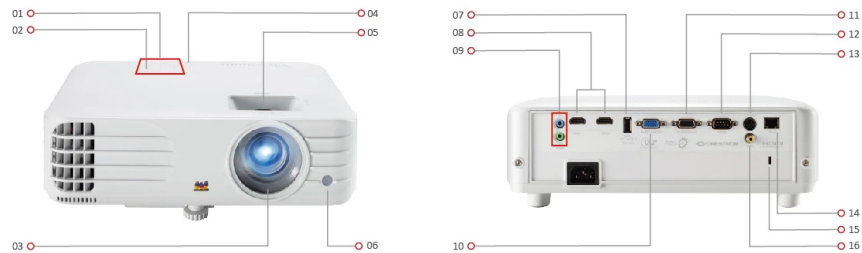

ViewSonic® PROJECTOR PG706WU

Key Features

- WUXGA 1920x1200 Resolution
- 4000 ANSI lumens
- SuperColor™ Technology
- Dual HDMI
- Up to 20,000 lamp hour (SuperEco+ mode)

Product Description

The ViewSonic PG706WU features 4000 ANSI lumens of brightness to project the finest of details in any ambient setting. High brightness and a WUXGA 1920 x 1200 widescreen resolution provide you with perfect projection in any medium sized space, such as a meeting room or classroom. The PG706WU comes with an energy-saving SuperEco+ mode that reduces power consumption and extends lamp life to 20,000 hours, reducing the frequency of lamp replacement and lowering maintenance costs. In addition to dual HDMI, Video, S-Video, and VGA, the projector is integrated with RS232 and LAN, certified by Crestron, AMX, PJ Link and Extron networkable solutions, making it easy to control and monitor the projector remotely.