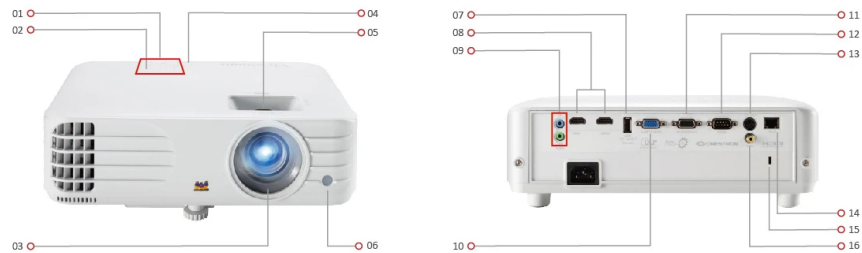

ViewSonic® PROJECTOR PG706HD

Key Features

- Full HD 1080p Resolution
- 4000 ANSI lumens
- Digital Vertical Lens Shift
- Dual HDMI
- Up to 20,000 lamp hour (SuperEco+ mode)

Product Description

The ViewSonic PG706HD features 4000 ANSI lumens of brightness to project the finest of details in any ambient setting. High brightness and a Full HD 1920 x 1080 resolution provide you with perfect projection in any medium sized space, such as a meeting room or classroom. The PG706HD comes with an energy-saving SuperEco+ mode that reduces power consumption and extends lamp life to 20,000 hours, reducing the frequency of lamp replacement and lowering maintenance costs. In addition to dual HDMI, Video, S-Video, and VGA, the projector is integrated with RS232 and LAN, certified by Crestron, AMX, PJ Link and Extron networkable solutions, making it easy to control and monitor the projector remotely.

Visit Us

www.viewsonic.com

SPECIFICATION

Native Resolution:	1920x1080
Brightness:	4000 ANSI Lumens
Contrast Ratio with SuperEco Mode:	12000:1
Display Color:	1.07 Billion Colours
Light Source Type:	Lamp
Light Source Life (Normal):	4000
Light Source Life (SuperEco):	20000
Lamp Watt:	245W
Lens:	F=2.0~2.05, f=15.843-17.445mm
Projection Offset:	110%+/-6%
Throw Ratio:	1.5-1.65
Optical Zoom:	1.1x
Digital Zoom:	0.8x-2.0x
Image Size:	30"-300"
Throw Distance:	1.00m-10.96m (100"@3.32m)
Keystone:	+/- 40° (V)
Lens Shift V. Range:	Yes (+/- 5%)
Audible Noise (Normal):	32dB
Audible Noise (Eco):	27dB
Input Lag:	16ms
Resolution Support:	VGA(640 x 480) to WUXGA_RB(1920 x 1200) *RB-Reduced Blanking
HDTV Compatibility:	480i, 480p, 576i, 576p, 720p, 1080i, 1080p
Video Compatibility:	NTSC, PAL, SECAM
Horizontal Frequency:	15K-102KHz
Vertical Scan Rate:	23-120Hz

INPUT

Computer in (share with component):	1
Composite:	1
S-Video:	1
HDMI:	2 (HDMI 1.4/ HDCP 1.4)
Audio-in (3.5mm):	1
RJ45 Input:	1 (LAN control)

OUTPUT

Monitor out:	1
Audio out (3.5mm):	1
Speaker:	10W
USB Type A (Power):	1 (5V/ 1.5A)