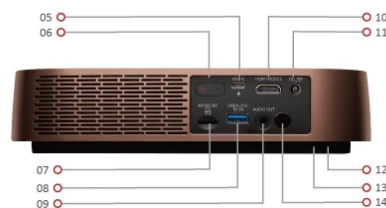

8. USB Reader (5V/2A)
9. Audio Out
10. HDMI
11. DC In
12. Micro USB (Service)
13. WiFi Dongle
14. IR