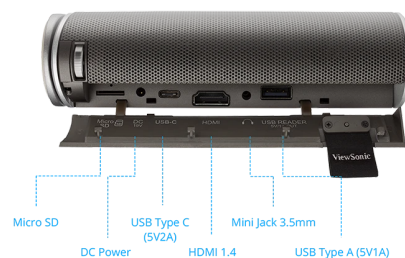

## Key Features

- Wireless screen mirroring and Wi-Fi connection to App store
- Dual integrated Harman Kardon Bluetooth speakers
- Smart Stand for 360 degree projection
- USB Type-C Connectivity
- iF Award winning design

## Product Description

The ViewSonic M1+ is an ultra-portable WVGA LED projector that delivers convenient entertainment in any room. With a built-in battery and over 30,000 hours of operational life, this projector will deliver years of multimedia entertainment wherever it goes. Weighing less than 1kg, the M1+'s compact and lightweight design makes it ideal for moving from room to room, or for indoor/outdoor usage. The projector's smart stand provides for simple 360-degree setup, while also doubling as a lens cover. Once the lens is uncovered, the projector automatically powers on with full brightness for instant entertainment. The lens also features a safety auto-off feature that powers down the projector when objects are detected too close to the lens. Dual Harman Kardon Bluetooth speakers provide crisp and clear sound for multimedia content, while a short throw lens can display large images in small spaces. Integrated Wi-Fi connectivity lets you stream from your favourite content providers – making the M1+ a great option for sharing and displaying videos and other multimedia content. The M1+'s versatile connectivity options include a MicroSD card slot, USB Type-A, and USB Type-C connections.