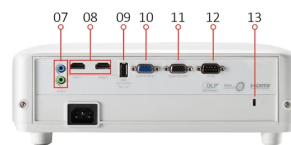

ViewSonic® PROJECTOR CPB701HD

Key Features

- Energy-efficient SmartEco+ Mode
- Vertical Lens Shift
- vColorTuner
- Customised User Modes
- Dual HDMI inputs and USB power supply

Product Description

The ViewSonic CPB701HD is a high brightness 3,700 ANSI lumens projector featuring a Full HD 1080p resolution that offers impressive visual performance in a brightly lit living room or meeting room. The projector adopts the latest lamp design to extend lamp life up to 20,000 hours under SuperEco+ mode, effectively reducing lamp replacement and maintenance costs. A digital lens shift allows users to make adjustments by remote control, and it's also compatible with the vColorTuner function for colour profile exchange and adjustments. The dual HDMI inputs and USB power supply allow users to connect to a multitude of multimedia devices for gaming, movies, or a wireless dongle for wireless presentation.

1. Keypad
2. LED indicator
3. Power Key
4. Zoom/Focus
5. Front IR
6. Projection Lens
7. Audio in/out

8. Dual HDMI
9. USB Type A
10. Computer in
11. Monitor out
12. RS232
13. Kensington® Lock Slot

Visit Us

INPUT

Computer in (share with component):	1
Audio-in (3.5mm):	1
HDMI:	2 (HDMI 1.4/ HDCP 1.4)

OUTPUT

Monitor out:	1
Audio out (3.5mm):	1
Speaker:	10W
USB Type A (Power):	1 (5V/1.5A)

CONTROL

RS232 (DB 9-pin male):	1
------------------------	---