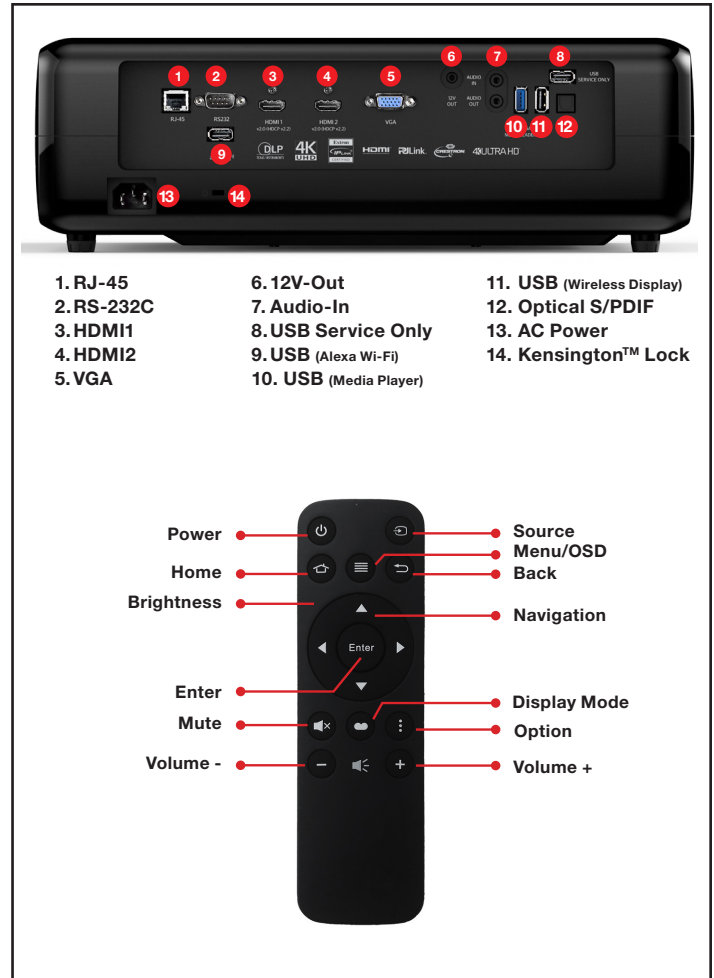

COMPATIBILITY SPECIFICATIONS

Computer Compatibility	4K UHD 2160p, WUXGA, HDTV 1080p, UXGA, SXGA, WXGA+, WXGA (1280 x 800), WXGA, HDTV (720p), XGA, SVGA, VGA, PC and Mac compatible
Video Compatibility	4K UHD 2160p (24/50/60Hz), 1080p (24/50/60Hz), 1080i (50/60Hz), 720p (50/60Hz), 480i/p, 576i/p
HDR Source Compatibility	Ultra HD Blu-Ray player, 4K UHD streaming media device (Roku 4K Ultra), Xbox One S / One X (Ultra HD Blu-ray, 4K media streaming & HDR gaming) and PS4 Pro (4K UHD media streaming and 4K UHD HDR gaming only)
3D Compatibility†	Side-by-side: 1080i50 / 60, 720p50 / 60 Blu-ray 3D / Frame-pack: 1080p24, 720p50 / 60 Over-under: 1080p24, 720p50 / 60
Scan Rate	Vertical: 24Hz to 120Hz / horizontal: 31 to 135 KHz
I/O Connection Ports	2xHDMI 2.0 (w/ HDCP 2.2, MHL 2.1), VGA-in, audio-in (3.5mm), audio-out, S/PDIF out (optical), USB 2.0 (service port), USB (for Alexa Wi-Fi adapter), USB (media playback), USB, RJ-45, RS-232C, 12V trigger
Loop Through (Audio)	Audio passthrough from HDMI to 3.5mm audio out and optical S/PDIF out (2-channel PCM)

PHYSICAL SPECIFICATIONS

Security	Kensington® lock port, password (OSD)
Weight	11.75 lbs.
Dimensions (W x H x D)	15.4" x 11.1" x 5.1"

Warranty

1-Year parts and labor limited warranty on the projector, 90 days lamp warranty

What's in the Box

UHD51A, lens cap, AC power cord, HDMI cable, remote control, batteries for remote, WUSB Wi-Fi adapter (for Alexa Wi-Fi or wireless screen mirroring), multilingual CD-ROM, user's manual, quick start guide and warranty card

Optional Accessories

Mount, 3D glasses and wireless USB adapter (for wireless screen mirroring or Alexa Wi-Fi replacement)

Accessory Part Numbers

Lamp: BL-FP240E
Remote: BR-3081B
Mount: OCM815B, OCM818B-RU
Wireless adapter: WUSB
3D DLP Link glasses: ZD302

UPC 796435 81 308 6

OptomaUSA.com

*Light source life is dependent upon many factors, including brightness mode, display mode, usage, environmental conditions and more. Light source brightness can decrease over time.

†3D content can be viewed with DLP Link active shutter 3D glasses when projector is used with a compatible 3D player. Please visit us at OptomaUSA.com for more information.

Copyright © 2018 Optoma Technology, Inc. DLP® and the DLP logo are registered trademarks of Texas Instruments™. Amazon, Alexa and all related logos are trademarks of Amazon.com, Inc. or its affiliates. Assistant is a trademark of Google, LLC. All other trademarks are the property of their respective owners. All specifications subject to change at any time. 11192019