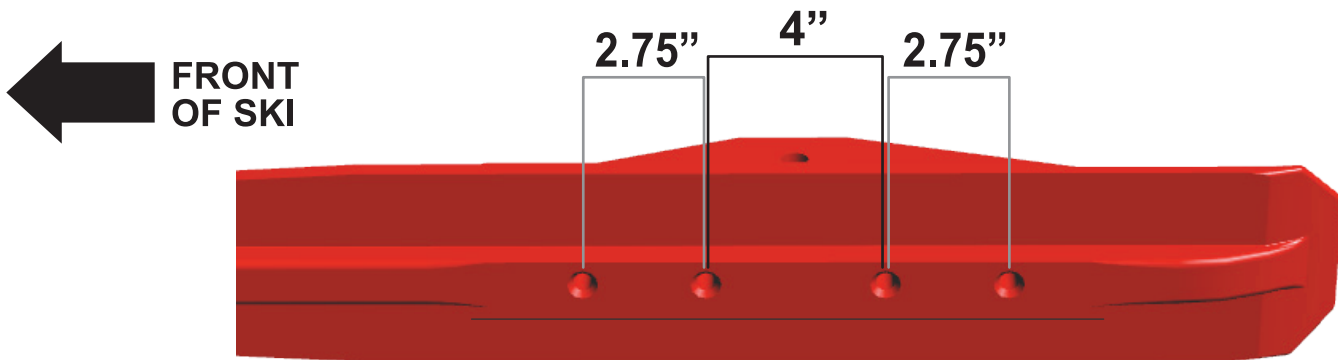

ALL C&A Pro Skis

(excludes MINI, Outlaw & Sport I Skis)

MINI Skis

OUTLAW Skis *(discontinued model - 7.5" carbides still available)*