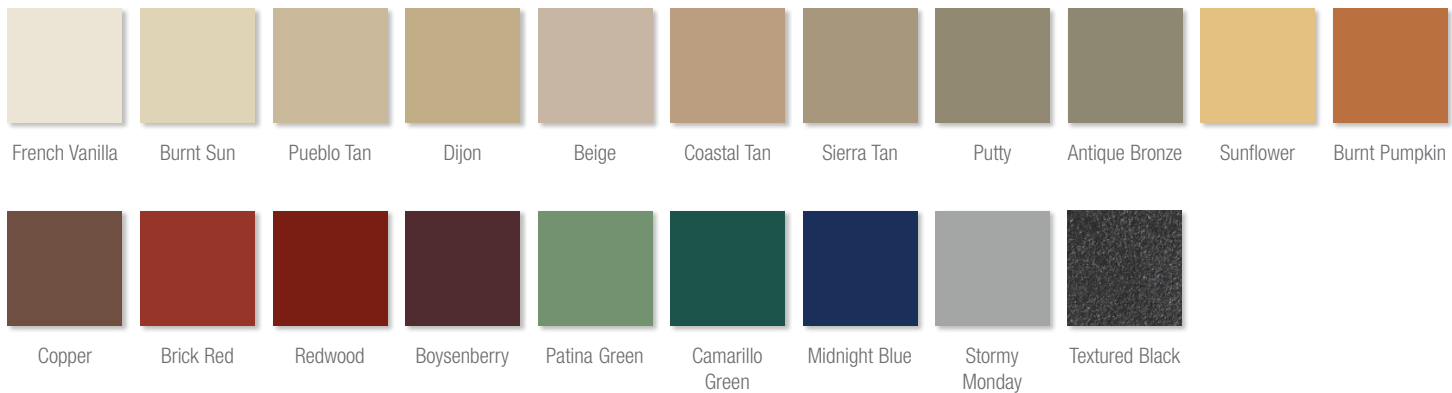

feature clad colors Available in 2604 and 2605 finish. Custom color matching is also available.