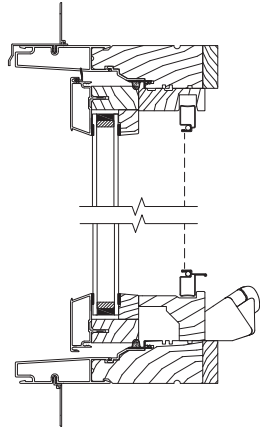

contemporary grille profiles

Exterior: 7/8" Tall Putty  
Interior: 7/8" Contemporary

Exterior: 1-1/4" Contemporary  
Interior: 1-1/4" Contemporary

Exterior: 2" Tall Putty  
Interior: 2" Contemporary

pinnacle  
clad casement  
operating