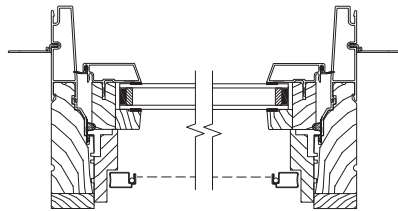

pinnacle
clad direct
set