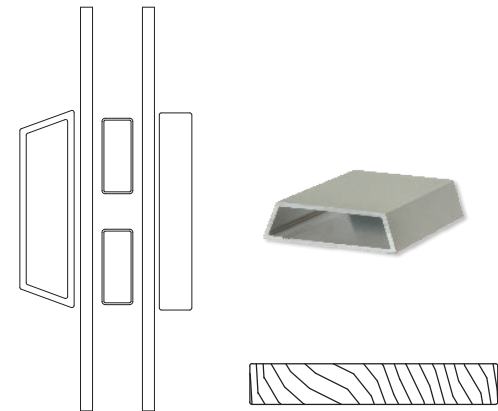

pinnacle
clad casement
picture

Exterior: 2" Tall Putty
Interior: 2" Contemporary