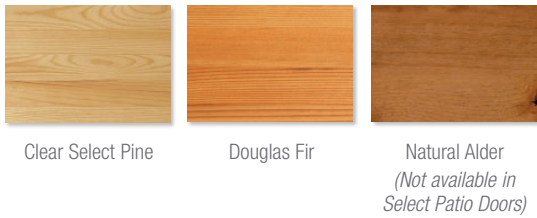

anodized finishes

interior finishes

interior wood species

Clear Select Pine

Douglas Fir

Natural Alder  
*(Not available in  
Select Patio Doors)*

interior primed finishes

White Primed