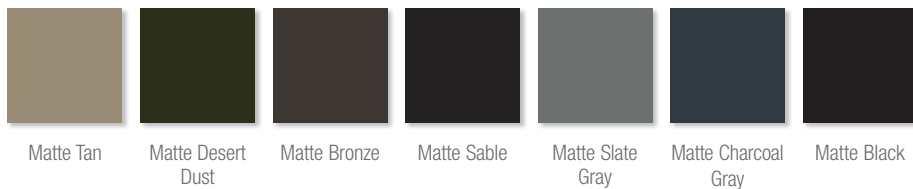

Highly customizable, with thousands of available product possibilities, from stylish hardware to stunning colors and contemporary finishes, the opportunities are nearly endless. Enhance your home with bi-fold doors and be inspired by the view.

standard clad colors Available in 2604 and 2605 finish.

feature clad colors Available in 2604 and 2605 finish. Custom color matching is also available.

matte clad colors Available in 2604 finish only.

**NOTE:** Printing limitations prevent exact color/finish representation. See your Windsor distributor for actual samples.

anodized finishes

interior finishes

interior wood species

Clear Select Pine

Douglas Fir

Natural Alder  
*(Not available in  
Select Patio Doors)*

interior primed finishes

White Primed

Black Primed

*(Available in Clear Select Pine only)*

prefinished painted interiors

Painted White

Painted Black

Painted Gray

prefinished stained interiors

Clear coat and stain samples are shown on Clear Select Pine and represent options available. Actual finish may vary.