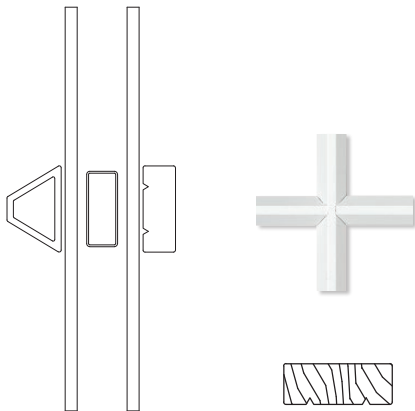

pinnacle
clad casement
operating

---

contemporary grille profiles

Exterior: 7/8" Tall Putty
Interior: 7/8" Contemporary