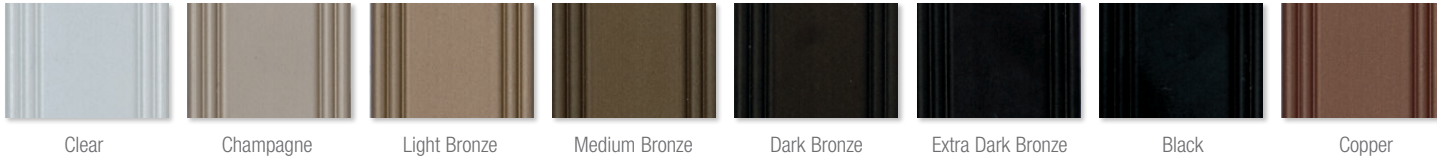

anodized finishes

interior finishes

interior wood species

Clear Select Pine

Douglas Fir

Natural Alder  
*(Not available in  
Select Patio Doors)*

interior primed finishes

White Primed