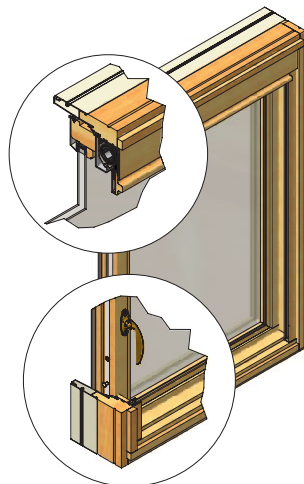

GRILLES Pinnacle Windows | Pinnacle Select Windows

All of our wood and cellular PVC (CPVC) Windsor Divided Lite bars are hand-fitted to ensure a perfect fit.