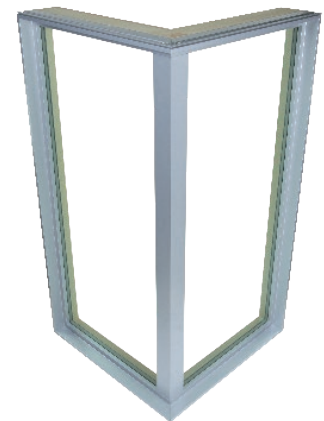

Clear powder coat paint exterior