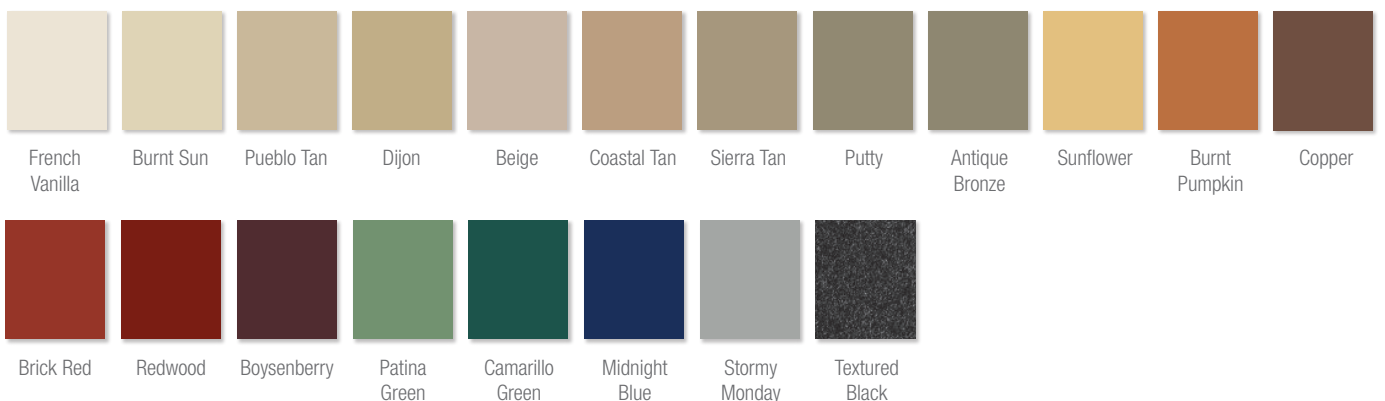

Windsor's in-house powder paint application can help you make a statement with your windows and doors. Choose from over 50 shades in our standard and feature color palettes, or make it truly unique with custom color matching or our matte finish colors. All paints are protected with the highly durable 2604<sup>1</sup> finish, or you can upgrade to 2605<sup>2</sup> for even stronger defense against the elements.<sup>3</sup>

## STANDARD CLAD COLORS Pinnacle Windows | Pinnacle Select Windows | Pinnacle Patio Doors | Pinnacle Select Patio Doors

Available in 2604 and 2605 finish.

## FEATURE CLAD COLORS Pinnacle Windows | Pinnacle Select Windows | Pinnacle Patio Doors | Pinnacle Select Patio Doors

Available in 2604 and 2605 finish. (Custom color matching is also available)

**MATTE CLAD COLORS** Pinnacle Windows | Pinnacle Select Windows | Pinnacle Patio Doors | Pinnacle Select Patio Doors

**Prefinished Painted Interiors**

Painted White    Painted Black    Painted Gray

**Prefinished Stained Interiors** CLEAR COAT AND STAIN SAMPLES ARE SHOWN ON CLEAR SELECT PINE AND REPRESENT OPTIONS AVAILABLE. ACTUAL FINISH MAY VARY.