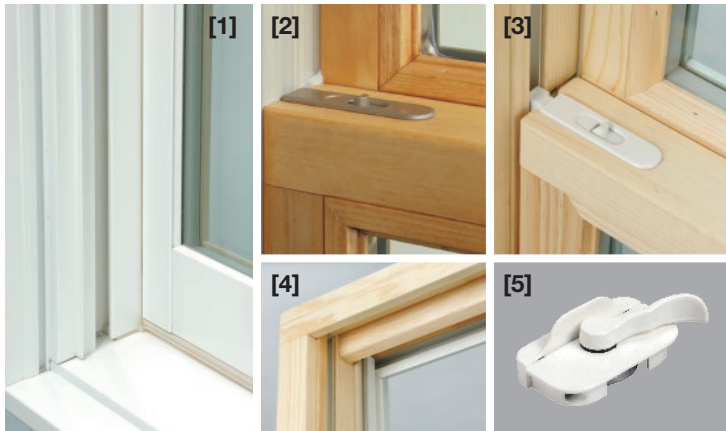

Sash tilts in easily with the help of recessed tilt latches that are color matched to the hardware you choose.

[1] The sill bottom rail weatherstrip is now available in two colors: bronze and beige. Exterior jamb covers are available in finishes that match the aluminum.

[2] Double hung without concealed jambliner.

[3] Double hung with concealed jambliner.

[4] A trim identification line on the side and head inside stops provides easy alignment during installation. A wood head parting stop replaces a vinyl parting stop.

[5] Recessed lock and keeper for a sleek appearance.