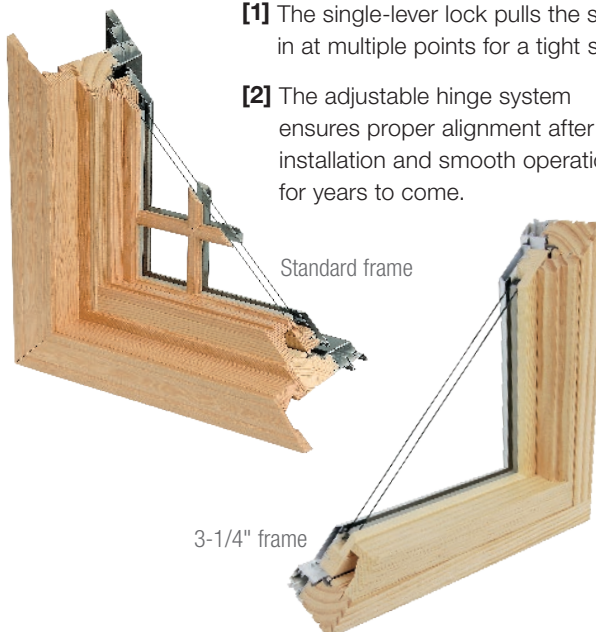

[1] The single-lever lock pulls the sash in at multiple points for a tight seal.

[2] The adjustable hinge system ensures proper alignment after installation and smooth operation for years to come.