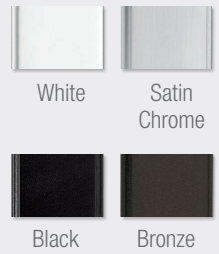

*Bi-fold doors are available with a classic or contemporary swinging handle in Satin Nickel, Brass and Oil Rubbed Bronze.*

**NOTE:** Printing limitations prevent exact color/finish representation. See your Windsor distributor for actual samples.

### PATIO DOOR HANDLES AND FINISHES Pinnacle Select Patio Doors

Aria  
Handle

Acacia  
Handle

Summit  
Handle

Multi-Slide  
Handle

Wood Interior Bi-fold  
Twin Bolt Handle  
(Black or Bronze)

Aluminum Interior  
Bi-fold Twin Bolt Handle  
(Black or Bronze)