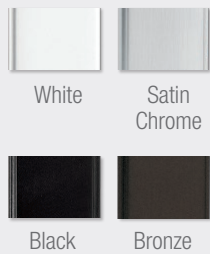

*Bi-fold doors are available with a classic or contemporary swinging handle in Satin Nickel, Brass and Oil Rubbed Bronze.*

**NOTE:** Printing limitations prevent exact color/finish representation. See your Windsor distributor for actual samples.

### PATIO DOOR HANDLES AND FINISHES Pinnacle Select Patio Doors

Aria  
Handle

Acacia  
Handle

Summit  
Handle

Multi-Slide  
Handle

Wood Interior Bi-fold  
Twin Bolt Handle  
(Black or Bronze)

Aluminum Interior  
Bi-fold Twin Bolt Handle  
(Black or Bronze)