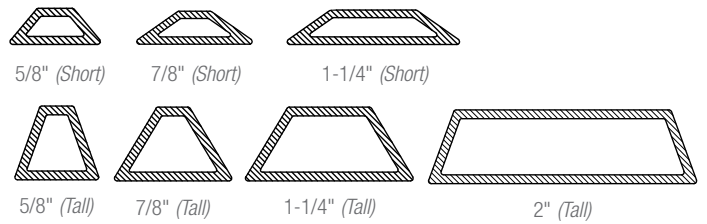

3-3/8"  
Simulated Mid Rail

**GRILLE PROFILES** Pinnacle Windows | Pinnacle Select Windows

**Interior Grilles – Ogee**

**Exterior Grilles – Ogee**

**Interior Grilles – Putty**

**Exterior Grilles – Putty**

**Interior Grilles – Contemporary**