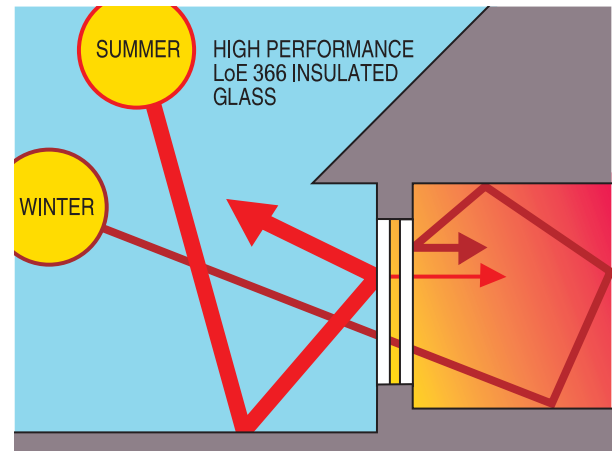

See What Sets Pinnacle Apart

[1] PREMIUM WOOD CONSTRUCTION Natural wood serves as one of the most energy efficient materials available. Windsor uses only the finest wood interiors of Clear Select Pine, Natural Alder or Douglas Fir.

Our Pinnacle products offer an industry leading **Limited 20/10 Warranty.** For more specific information, please visit our website.

[2] CARDINAL® LOE 366 GLASS Windsor products feature LoE 366 glass with a coating that alters the way glass transmits visible and invisible light. LoE 366 decreases heat loss in the winter and heat gain in the summer. Reduced ultraviolet light penetration also helps prevent your furniture, drapes and carpet from fading.

A triple-glazed IG option is available for Pinnacle Select and Pinnacle clad direct set and radius units. Triple IG consists of 1-1/4" OA thickness and two LoE coatings. The LoE 366 coating on surface #2 and the LoE 180 coating on surface #5 provides superior U-value thermal performance.

[3] EXTRUDED ALUMINUM We use only heavy-duty .050 extruded aluminum cladding, versus thin roll form aluminum. It is sturdier and more resistant to exterior damage, including dents and chips. The powder coat used in our paint application is the extremely durable 2604 finish. The 2605 finish is available when your project requires an even stronger defense against the elements. All Pinnacle clad and Select casement and awning products feature a thermally-broken frame for improved efficiency.

[4] TAPE AND SILICONE GLAZED We use silicone and tape glazing methods to ensure a water-tight seal and slow the conduction of heat and cold.

[5] SUPER SPACER® TECHNOLOGY Super Spacer dual-seal moisture barrier technology provides one of the most thermally efficient spacers in the marketplace, meeting or exceeding ENERGY STAR® guidelines in all zones. All-foam Super Spacer reduces heat and cold conduction, which results in more comfortable living for homeowners and fewer callbacks for builders.

STATE-OF-THE-ART LISEC® GLASS FABRICATION EQUIPMENT Our highly-automated glass line requires no manual manipulation – dramatically reducing seal failures caused by human contact with the glass – while our robotic equipment provides an incredible level of accuracy for a fast and efficient material flow.

ENERGY STAR PARTNER Windsor Windows & Doors is proud to be an ENERGY STAR partner. Look for the ENERGY STAR logo on our products, which means those models meet EPA guidelines for energy efficiency. Performance data is available on our website.