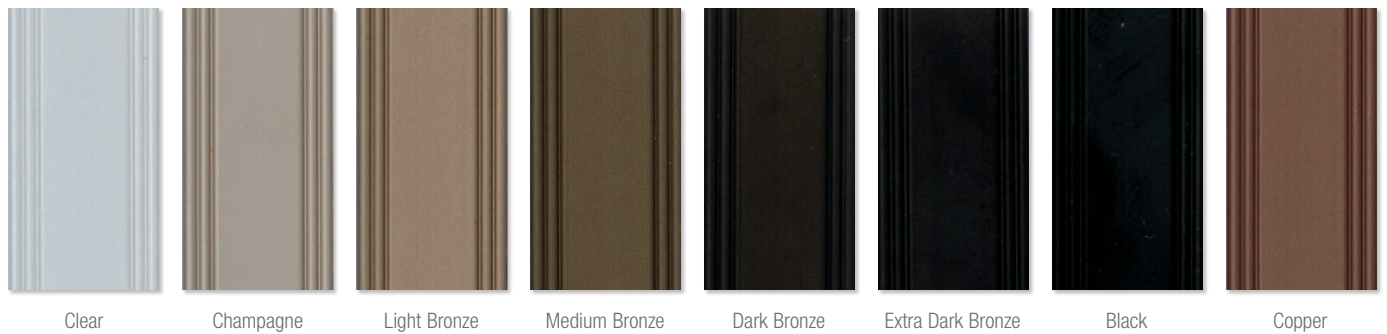

ANODIZED FINISHES Pinnacle Windows | Pinnacle Select Windows | Pinnacle Patio Doors

Anodized finishes carry a 5-year standard warranty. For applications within one mile of the coast, anodized finishes will have no warranty.