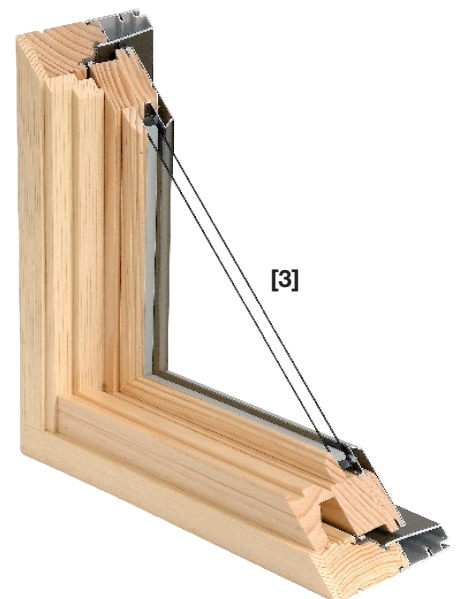

## Welcome to the peak of perfection in windows.

Pinnacle Select is an elite line of casement and awning windows constructed from enhanced components for unsurpassed performance.

Standard features include 2-5/16" wide stiles and rails for structural stability and architectural appeal, plus a robust 2-3/16" thick sash for dimension and strength. A triple-glazed IG option is available, which features a 2-7/16" thick sash and 1-1/4" OA insulated glass. BetterVue screen material provides improved visibility, airflow and insect resistance. In addition, standard windows include full-width extension jambs and strong DP ratings for structural performance.

- [1]** Retractable screens have a solid wood pull at the bottom for easy operation. Spring-loaded units pull down from the top and lock into place at the sill.
- [2]** Push-out hardware consists of an easy-to-operate lever with cam rollers and keepers, providing a multi-point locking system that is standard. Push-outs are also equipped with adjustable friction hinges and lock rollers.
- [3]** Select windows are constructed with 2-5/16" wide stiles and rails that add structural stability and provide a more massive architectural appearance. A robust 2-3/16" thick sash adds dimension and strength and full-width extension jambs are standard on Select units.
- [4]** For Select units with 1-1/4" OA triple IG, the sash thickness increases to 2-7/16".