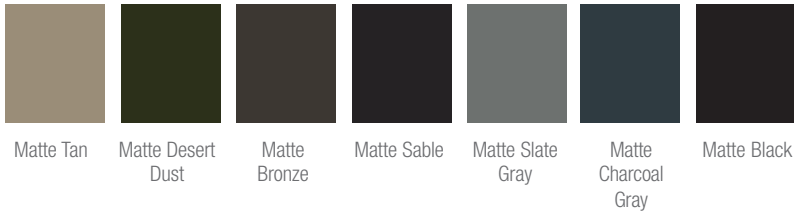

MATTE CLAD COLORS Pinnacle Windows | Pinnacle Select Windows | Pinnacle Patio Doors | Pinnacle Select Patio Doors

Available in 2604 finish only.