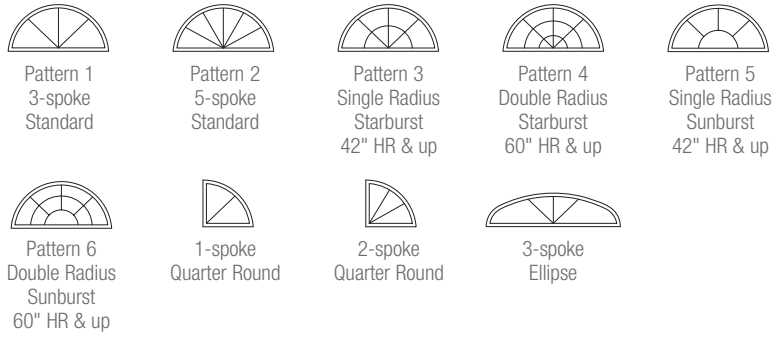

Radius Inner Grille Patterns