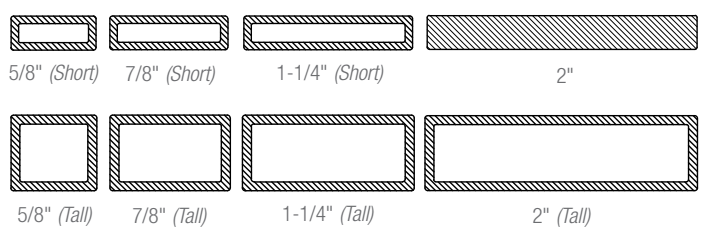

Exterior Grilles – Contemporary