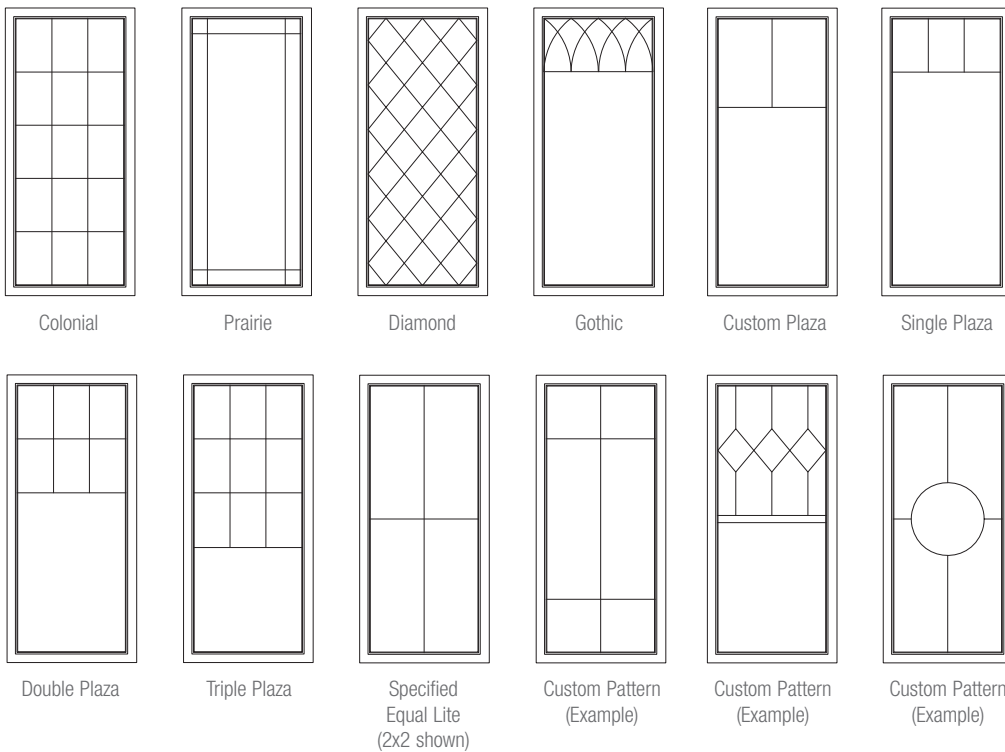

Patio Door Grille Patterns Pinnacle Patio Doors