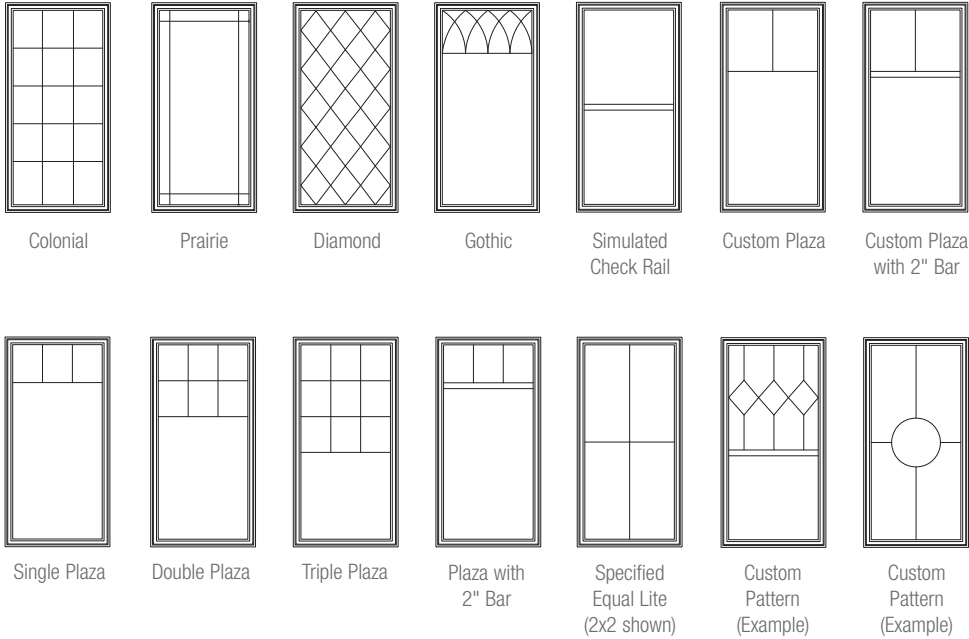

GRILLE PATTERNS

Some grille patterns are not available in all configurations and products.

Casement and Awning Grille Patterns Pinnacle Windows | Pinnacle Select Windows