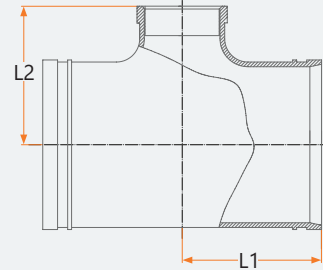

ALRTT Threaded Reducing Tee

- Model | ALRTT
- Size | 1 1/2" x 1" thru 8" x 3"
- Approvals | UL, ULC, FM
- Housing | Ductile Iron ASTM A536 Gr. 65-45-12

- Working Pressure
  - UL, ULC, FM | 300 PSI / 2.07 Mpa
  - Mechanical | 500 PSI / 3.45 Mpa
- Paint Color | Orange Enamel, Optional : Red

Threaded Reducing Tee

Nominal Size		Pipe OD.		Dimensions			
in	mm	in	mm	L1		L2	
				in	mm	in	mm
1½x1	40x25	5.500x3.500	139.7x88.9	5.51	140	5.51	140
1½x1 ¼	40x32	5.500x4.500	139.7x114.3	5.51	140	5.51	140
2x1	50x25	2.375x1.315	60.3x33.7	3.23	82	3.23	82
2x1¼	50x32	2.375x1.660	60.3x42.4	3.23	82	3.23	82
2x1½	50x40	2.375x1.900	60.3x48.3	3.23	82	3.23	82
2½x1	65x25	2.875x1.315	73.0x33.7	3.74	95	3.74	95
2½x1¼	65x32	2.875x1.660	73.0x42.4	3.74	95	3.74	95
2½x1½	65x40	2.875x1.900	73.0x48.3	3.74	95	3.74	95
2½x2	65x50	2.875x2.375	73.0x60.3	3.74	95	3.74	95
2½x1	65x25	3.000x1.315	76.1x33.7	3.74	95	3.74	82
2½x1¼	65x50	3.000x1.660	76.1x42.4	3.74	95	3.74	95
2½x1½	65x32	3.000x1.900	76.1x48.3	3.74	95	3.74	95
2½x2	65x40	3.000x2.375	76.1x60.3	3.74	95	3.74	95
3x1	80x25	3.500x1.315	88.9x33.7	4.25	108	4.25	108
3x1¼	80x32	3.500x1.660	88.9x42.4	4.25	108	4.25	108
3x1½	80x40	3.500x1.900	88.9x48.3	4.25	108	4.25	108
3x2	80x40	3.500x2.375	88.9x60.3	4.25	108	4.25	108
3x2½	80x50	3.500x3.000	88.9x76.1	4.25	108	4.25	108
4x2½	100x65	4.250x3.000	108.0x76.1	5	127	5	127
4x3	100x80	4.250x3.500	108.0x88.9	5	127	5	127
4x1	100x25	4.500x1.315	114.3x33.7	5	127	5	127
4x1¼	100x32	4.500x1.660	114.3x42.4	5	127	5	127
4x1½	100x40	4.500x1.900	114.3x48.3	5	127	5	127
4x2	100x50	4.500x2.375	114.3x60.3	5	127	5	127
4x2½	100x65	4.500x3.000	114.3x76.1	5	127	5	127
4x3	100x80	4.500x3.500	114.3x88.9	5	127	5	127
5x1	125x25	5.500x1.315	139.7x33.7	5.51	140	5.51	140

Nominal Size		Pipe OD.		Dimensions			
in	mm	in	mm	L1		L2	
				in	mm	in	mm
5x1¼	125x32	5.500x1.660	139.7x42.4	5.51	140	5.51	140
5x2½	125x40	5.500x1.900	139.7x48.3	5.51	140	5.51	140
5x2	125x50	5.500x2.375	139.7x60.3	5.51	140	5.51	140
5x2½	125x65	5.500x3.000	139.7x76.1	5.51	140	5.51	140
5x3	125x80	5.500x3.500	139.7x88.9	5.51	140	5.51	140
5x1	125x25	5.563x1.315	141.3x33.7	5.51	140	5.51	140
5x1¼	125x32	5.563x1.315	141.3x42.4	5.51	140	5.51	140
5x1½	125x40	5.563x1.900	141.3x48.3	5.51	140	5.51	140
5x2	125x50	5.563x2.375	141.3x60.3	5.51	140	5.51	140
5x2½	125x65	5.563x2.875	141.3x73.0	5.51	140	5.51	140
5x2½	125x65	5.563x3.000	141.3x76.1	5.51	140	5.51	140
6x2½	150x65	6.250x3.000	159.0x76.1	6.5	165	6.5	165
6x3	150x80	6.250x3.500	159.0x88.9	6.5	165	6.5	165
6x1	150x25	6.500x1.315	165.1x33.7	6.5	165	6.5	165
6x1¼	150x32	6.500x1.660	165.1x42.4	6.5	165	6.5	165
6x1½	150x40	6.500x1.900	165.1x48.3	6.5	165	6.5	165
6x2	150x50	6.500x2.375	165.1x60.3	6.5	165	6.5	165
6x2½	150x65	6.500x3.000	165.1x76.1	6.5	165	6.5	165
6x3	150x80	6.500x3.500	165.1x88.9	6.5	165	6.5	165
6x4	150x100	6.500x4.500	165.1x114.3	6.5	165	6.5	165
6x1	150x25	6.625x1.315	168.3x33.7	6.5	165	6.5	165
6x1¼	150x32	6.625x1.660	168.3x42.4	6.5	165	6.5	165
6x1½	150x40	6.625x1.900	168.3x48.3	6.5	165	6.5	165
6x2	150x50	6.625x2.375	168.3x60.3	6.5	165	6.5	165
8x2	200x50	8.625x2.375	219.1x60.3	7.76	197	7.76	197
8x2½	200x65	8.625x3.000	219.1x76.1	7.76	197	7.76	197
8x3	200x80	8.625x3.500	219.1x88.9	7.76	197	7.76	197