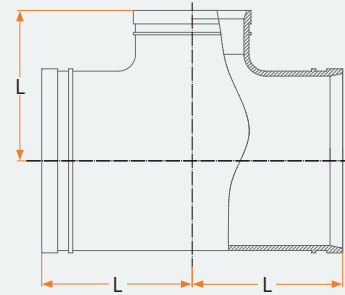

## Grooved Reducing Tee

Nominal Size		Pipe OD.		Dimensions			
in	mm	in	mm	L1		L2	
				in	mm	in	mm
2x1	50x25	2.375x1.315	60.3x33.7	3.23	82	3.23	82
2x1¼	50x32	2.375x1.660	60.3x42.4	3.23	82	3.23	82
2x1½	50x40	2.375x1.900	60.3x48.3	3.23	82	3.23	82
2½x1¼	65x32	2.875x1.660	73.0x42.4	3.74	95	3.74	95
2½x1½	65x40	2.875x1.900	73.0x48.3	3.74	95	3.74	95
2½x2	65x25	2.875x2.375	76.1x60.3	3.74	95	3.74	95
2½x1¼	65x50	3.000x1.660	76.1x42.4	3.74	95	3.74	95
2½x1½	65x32	3.000x1.900	76.1x48.3	3.74	95	3.74	95
2½x2	65x40	3.000x2.375	76.1x60.3	3.74	95	3.74	95
3x½	65x50	3.500x1.900	88.9x48.3	4.25	108	4.25	108
3x2	80x40	3.500x2.375	88.9x60.3	4.25	108	4.25	108
3x2½	80x50	3.500x3.000	88.9x76.1	4.25	108	4.25	108
4x2½	100x65	4.250x3.000	108.0x76.1	5	127	5	127
4x3	100x80	4.250x3.500	108.0x88.9	5	127	5	127
4x2	100x50	4.500x2.375	114.3x60.3	5	127	5	127
4x2½	100x65	4.500x3.000	114.3x76.1	5	127	5	127
4x3	100x80	4.500x3.500	114.3x88.9	5	127	5	127
5x2	125x50	5.250x2.375	133.0x60.3	5.51	140	5.51	140
5x2½	125x65	5.250x3.000	133.0x76.1	5.51	140	5.51	140
5x4	125x100	5.250x4.250	133.0x108.0	5.51	140	5.51	140
5x4	125x100	5.250x4.500	133.0x114.3	5.51	140	5.51	140
5x2	125x50	5.500x2.375	139.7x60.3	5.51	140	5.51	140
5x2½	125x65	5.500x3.000	139.7x76.1	5.51	140	5.51	140
5x3	125x80	5.500x3.500	139.7x88.9	5.51	140	5.51	140
5x4	125x100	5.500x4.500	139.7x114.3	5.51	140	5.51	140