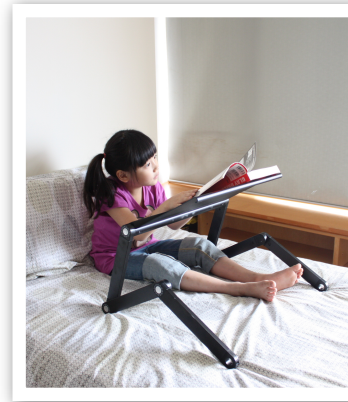

Aluminum Panel

Super Lightweight & Durable
High quality
Cools laptops
Sturdy

Durable structure

Supports loads up to 13 lbs.
Aluminum legs & panel
won't crack or chip.

Simple Adjustability:

Depress button and rotate leg to the desired angle to adjust the height and viewing angle.

OFFICE

Standing Desk

Meeting Room

Monitor Stand

HOME

Living Room

Bed

Bedroom

OTHER

Airport

Library

Hospital

WorkEZ vs The Competition

Common Function

Material	Aluminum	Plastic/Wood	Plastic	Plastic
Assembly Required	No	Yes	No	No
Adjustable Height	Yes	Yes	No	No
Adjustable Viewing Angle	Yes	Yes	Yes	Yes
Product Weight	2-4 lbs	20 lbs	2 lbs	1 lbs
Capacity	13 lbs	n/a	n/a	10 lbs
Cools Laptops	Yes	No	No	Yes
Portable	Yes	No	No	Yes