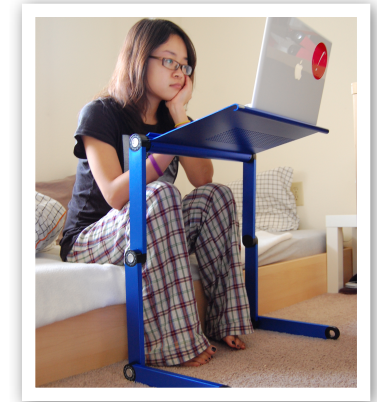

Aluminum Panel

Super Lightweight & Durable
High quality
Cools laptops
Sturdy

Durable structure

Supports loads up to 13 lbs.
Aluminum legs & panel
won't crack or chip.

Simple Adjustability:

Depress button and rotate leg to the desired angle to adjust the height and viewing angle.

OFFICE

Standing Desk

Meeting Room

Monitor Stand

HOME

Living Room

Bed

Bedroom

OTHER

Airport

Library

Hospital

WorkEZ vs The Competition

Common Function

Material	Aluminum	Plastic/Wood	Plastic	Plastic
Assembly Required	No	Yes	No	No
Adjustable Height	Yes	Yes	No	No
Adjustable Viewing Angle	Yes	Yes	Yes	Yes
Product Weight	2-4 lbs	20 lbs	2 lbs	1 lbs
Capacity	13 lbs	n/a	n/a	10 lbs
Cools Laptops	Yes	No	No	Yes
Portable	Yes	No	No	Yes

Uses

Seated @ Desk	Yes	No	No	Yes
Standing @ Desk	Yes	No	No	No
Couch	Yes	Yes	Yes	No
Bed	Yes	Yes	Yes	No