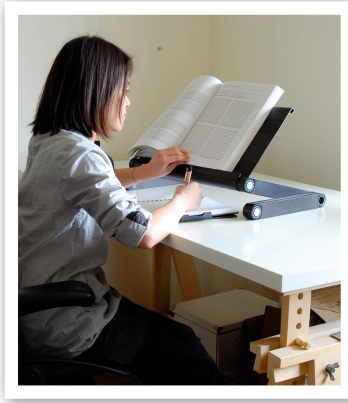

Aluminum Panel

Super Lightweight & Durable
High quality
Cools laptops
Sturdy

Durable structure

Supports loads up to 13 lbs.
Aluminum legs & panel
won't crack or chip.

Simple Adjustability:

Depress button and rotate leg to the desired angle to adjust the height and viewing angle.

OFFICE

Standing Desk

Meeting Room

Monitor Stand

HOME

Living Room

Bed

Bedroom

OTHER

Airport

Library

Hospital

WorkEZ vs The Competition

Common Function

Material	Aluminum	Plastic/Wood	Plastic	Plastic
Assembly Required	No	Yes	No	No
Adjustable Height	Yes	Yes	No	No
Adjustable Viewing Angle	Yes	Yes	Yes	Yes
Product Weight	2-4 lbs	20 lbs	2 lbs	1 lbs
Capacity	13 lbs	n/a	n/a	10 lbs
Cools Laptops	Yes	No	No	Yes
Portable	Yes	No	No	Yes