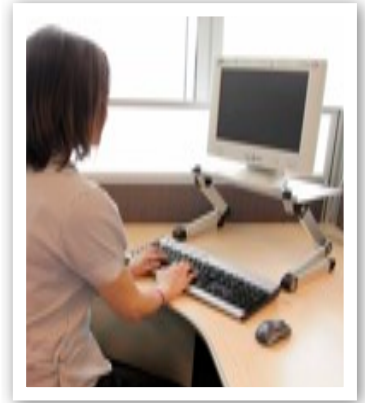

Aluminum Panel

Super Lightweight & Durable
High quality
Cools laptops
Sturdy

Durable structure

Supports loads up to 13 lbs.
Aluminum legs & panel
won't crack or chip.

Simple Adjustability:

Depress button and rotate leg to the desired angle to adjust the height and viewing angle.

OFFICE

Standing Desk

Meeting Room

Monitor Stand

HOME

Living Room

Bed

Bedroom

OTHER

Airport

Library

Hospital

WorkEZ vs The Competition

Common Function

Material	Aluminum	Plastic/Wood	Plastic	Plastic
Assembly Required	No	Yes	No	No
Adjustable Height	Yes	Yes	No	No
Adjustable Viewing Angle	Yes	Yes	Yes	Yes
Product Weight	2-4 lbs	20 lbs	2 lbs	1 lbs
Capacity	13 lbs	n/a	n/a	10 lbs
Cools Laptops	Yes	No	No	Yes
Portable	Yes	No	No	Yes