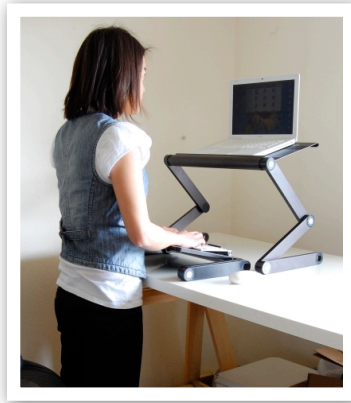

Aluminum Panel

Super Lightweight & Durable
High quality
Cools laptops
Sturdy

Durable structure

Supports loads up to 13 lbs.
Aluminum legs & panel
won't crack or chip.

Simple Adjustability:

Depress button and rotate leg to the desired angle to adjust the height and viewing angle.

OFFICE

Standing Desk

Meeting Room

Monitor Stand

HOME

Living Room

Bed

Bedroom

OTHER

Airport

Library

Hospital

WorkEZ vs The Competition

Common Function

Material	Aluminum	Plastic/Wood	Plastic	Plastic
Assembly Required	No	Yes	No	No
Adjustable Height	Yes	Yes	No	No
Adjustable Viewing Angle	Yes	Yes	Yes	Yes
Product Weight	2-4 lbs	20 lbs	2 lbs	1 lbs
Capacity	13 lbs	n/a	n/a	10 lbs
Cools Laptops	Yes	No	No	Yes
Portable	Yes	No	No	Yes