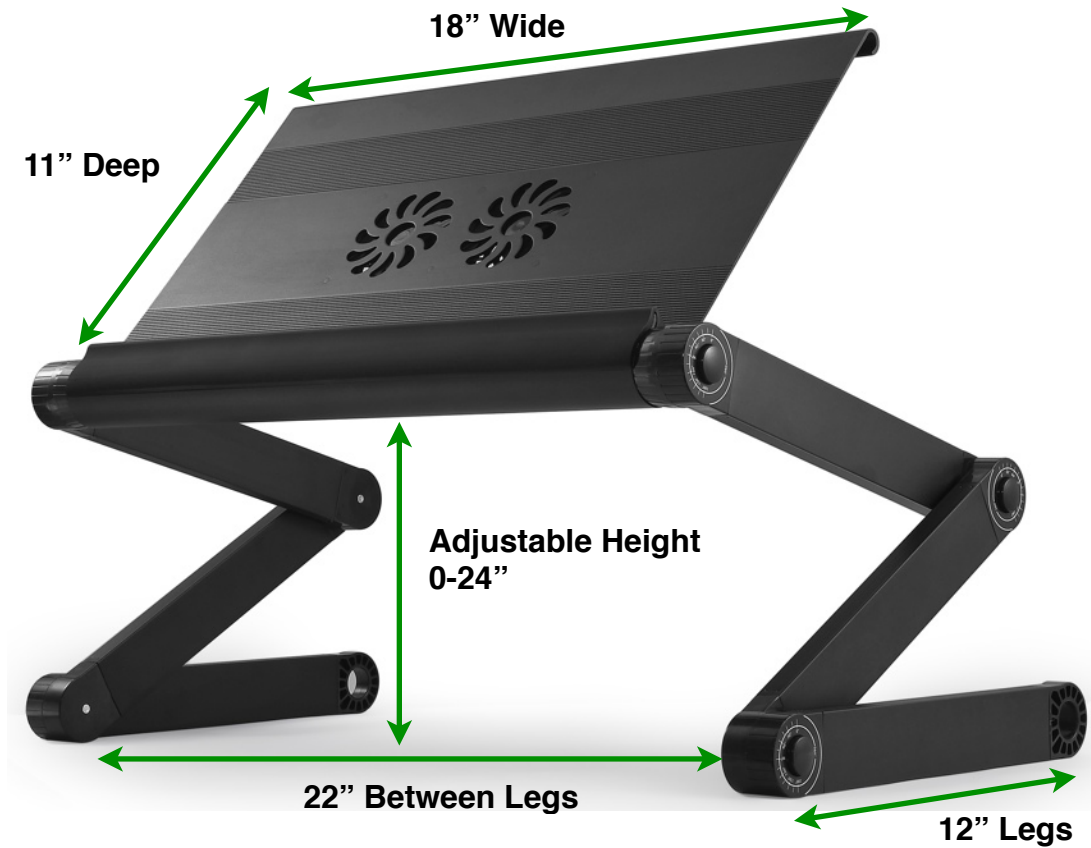

## Adjustable Height

Any height from 0-2ft.

## 12" Aluminum Legs

- ▶ Form a stable base everywhere (on a desk, couch, bed)
- ▶ Extend up to 2ft tall

# WorkEZ Executive

The Most Versatile Computer Stand.

**Standing Desk**

**Laptop Riser**

**Lap Desk**

# WorkEZ Executive

with 3-Jack USB Hub and Dual Cooling Fans

WorkEZ Executive is the widest, tallest, and most versatile WorkEZ stand. As a Lap Desk, the 22" between legs makes computing on a couch/bed super comfortable. 12" leg segments allow users to adjust the height anywhere from 0 to 2ft tall - perfect for an ergonomic laptop holder and for converting any desk into a sit/stand desk. The aluminum panel has a smooth, high quality finish with room to use a separate mouse for laptops < 15".