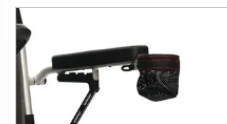

Jazzy Passport Compact Power Chair

Lightweight & effortless transportation

With convenient storage and foldable feature the Jazzy Passport makes travelling a breeze!

- ✓ Folds in a few simple steps - fold up & go!
- ✓ Back seat pocket and under seat mesh bag for extra storage.
- ✓ Includes a mesh cup holder and 101.6cm lap belt.
- ✓ Large foot platform to accommodate the user's comfort.
- ✓ Speciality foam seat design for extreme comfort.
- ✓ Dual braking system – regenerative & electromechanical
- ✓ Available with a 10.4 AH or 18 AH lithium ion air safe travel battery (check with your airline before flying).

Under-seat storage

Back seat pocket

Mesh cup holder

Product Features	Jazzy Passport
Weight Capacity	113kg
Maximum Speed	Up to 5.8km/h (3.6 mph)
Ground Clearance	7.9cm (3" at motor)
Turning Radius	6.16cm (24.25")
Overall Length	101.6cm (40")
Overall Width	59.7cm (23.5")
Seat to Ground Height	48.3cm (19")
Seat to Foot Platform Height	40cm (15.74") (no adjustment)
Casters	20.3cm (8") solid
Drive Tyres	30.5cm (12") pneumatic
Range Per Charge	Up to 15km (9.6 miles)
Standard Seating	Grey Foam, 45 x 43cm
Total Weight Without Batteries	24kg (54lbs)
Battery Weight	4kg (8.8lbs)