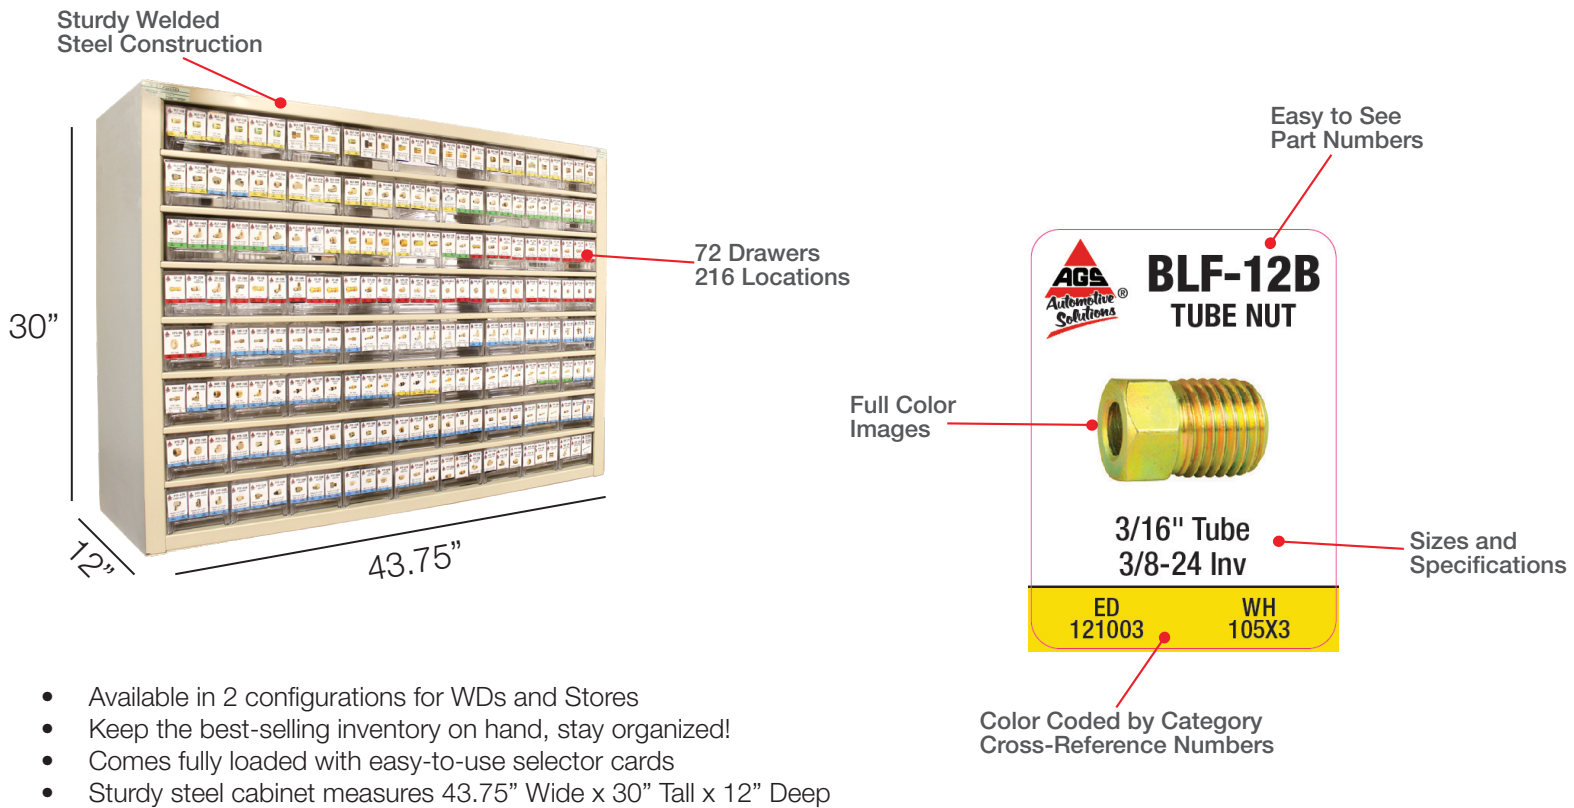

Brake and Brass FITTING CABINETS!

Serve your professional and DIY customer with AGS's Brake and Brass Fitting Cabinets!

Now available in 2 configurations; Warehouse/Hub and Store/Shop. These assortments contain the most sought-after fittings for servicing cars, trucks, RVs, trailers, and industry. The welded steel cabinet contains 72 industrial strength clear plastic drawers that slide smoothly and let you see the contents immediately. Each drawer has 3 clear dividers for a total of 216 locations. Each filled assortment comes with easy-to-read locator cards to make selection and restocking simple. Make sure you have the fittings your customers need and keep your inventory organized. Contact your AGS sales rep today!

- Available in 2 configurations for WDs and Stores
- Keep the best-selling inventory on hand, stay organized!
- Comes fully loaded with easy-to-use selector cards
- Sturdy steel cabinet measures 43.75" Wide x 30" Tall x 12" Deep

ITEM #	DESCRIPTION
BLFC-HUBKIT	Warehouse/Hub Fitting Assortment - 155 SKUs, 310 Total Pieces
BLFC-STRKIT	Store/Shop Fitting Assortment - 109 SKUs, 218 Total Pieces

C-2420 REV A

AGS Company

agscompany.com