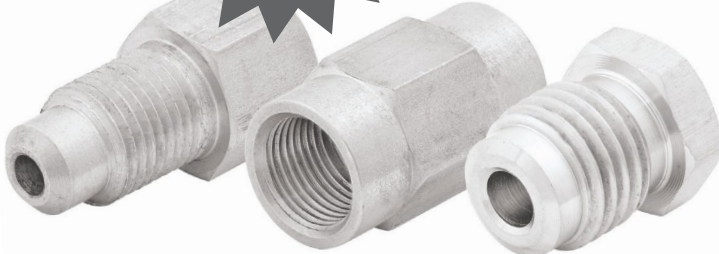

NEW PRODUCT
Stainless Steel Fittings

Tube Nuts, Unions, & Adapters

STAINLESS STEEL FITTINGS

39 Part #'s Available

THE ULTIMATE CORROSION RESISTANT FITTINGS

AGS Stainless Steel fittings are made of 303 Stainless Steel. It's a high quality non-magnetic stainless (austenitic) that provides nearly twice the tensile yield strength (resistance to breakage) as mild steel, excellent resistance to corrosion and rust.

WHY CHOOSE STAINLESS STEEL FITTINGS?

Stainless steel tube nuts, adapters, and unions will not rust or corrode and are stronger than either mild steel or brass fittings. AGS stainless steel tube nuts, adapters, and unions are compatible with all steel, nickel-copper, PVF-coated and stainless steel brake lines. Correct OE threads, hex and seat configuration. Perfect for use with all cast iron, steel and aluminum calipers, wheel cylinders and clutch slave cylinders. Upgrade to stainless steel for long term beauty and peace-of-mind.

POLISHED FINISH

AGS Stainless Steel Fittings are polished to a stunning finish. Pair with AGS Stainless Steel tubing for all automotive applications where appearance is critical.

PAIR WITH AGS STAINLESS STEEL TUBING FOR THE ULTIMATE CORROSION RESISTANCE!

- 316L Marine-Grade
- Added Molybdenum
- Soft- Annealed
- Meets SAEJ1667

AGS Part #	Description
SSC-316-12	3/16" x 12' Stainless Steel Coil
SSC-250-12	1/4" x 12' Stainless Steel Coil
SSC-325	3/16" x 25' Stainless Steel Coil
SSC-425	1/4" x 25' Stainless Steel Coil