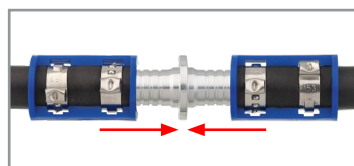

# A/C HOSE SPLICE ASSORTMENT

42 Pieces

Contains  
1 Complete Repair  
for Each Diameter

Create leak-free hose-to-hose connections for both the KLEDGE-LOK® & SPLICE-LOK® repair systems

- Components for repairing 5/16" (8mm), 13/32" (10mm), 1/2" (13mm), 5/8" (16mm) lines
- Utilizes KLEDGE-LOK® & SPLICE-LOK® technology
- Cuts labor time and saves customers money
- Handy step-by-step instruction guide
- Keeps everything on hand to make repairs fast & easy
- Durable and refillable case

Utilizes  
**KLEDGE-LOK®** & **SPLICE-LOK®**  
Technology

**QUICKLY & EASILY SPLICE TOGETHER ALL SIZES OF REDUCED-BARRIER A/C HOSES!**

Assemble

Push

Clamp

Scan to learn more about the KLEDGE-LOK® & SPLICE-LOK® repair systems