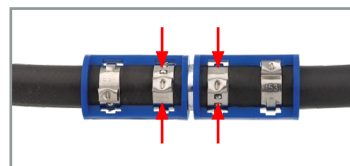

# A/C HOSE SPLICE ASSORTMENT

42 Pieces

Contains  
1 Complete Repair  
for Each Diameter

Create leak-free hose-to-hose connections for both the KLEDGE-LOK® & SPLICE-LOK® repair systems

- Components for repairing 5/16" (8mm), 13/32" (10mm), 1/2" (13mm), 5/8" (16mm) lines
- Utilizes KLEDGE-LOK® & SPLICE-LOK® technology
- Cuts labor time and saves customers money
- Handy step-by-step instruction guide
- Keeps everything on hand to make repairs fast & easy
- Durable and refillable case

Utilizes  
**KLEDGE-LOK®** & **SPLICE-LOK®**  
Technology

**QUICKLY & EASILY SPLICE TOGETHER ALL SIZES OF REDUCED-BARRIER A/C HOSES!**

Assemble

Push

Clamp

Scan to learn more about the KLEDGE-LOK® & SPLICE-LOK® repair systems