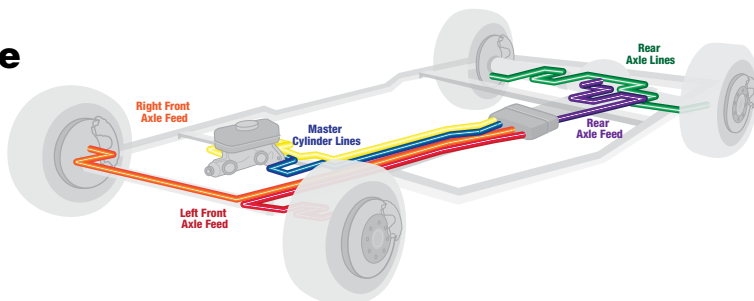

EZ-FIT[®]

Complete Brake Line Replacement Kit NiCOPP[®]
Cu-Ni-Fe ALLOY TUBING

The Solution to Rusted OE Brake Lines

Easier Install • Longer Lasting • Smaller Footprint

NiCopp[®] EZ-FIT[®] Complete Brake Line Replacement Kits are **FAST • ECONOMICAL • SUPERIOR QUALITY** solutions to replacing steel brake lines in the over 100 million popular GM, Chevy, Ford, Dodge, Jeep trucks and SUV's that experience an almost 100% failure rate in the rust belt regions of North America.

EZ-FIT[®] provides easier, longer-lasting replacement than the competition

- Highest quality machined flares for leak-proof and hassle-free connections.
- Black oxide fittings provide increased corrosion protection over standard zinc-coated fittings.
- NiCopp[®] is the ultimate corrosion-proof tubing that outlasts even stainless steel.
- EZ-Bend[®] technology makes bending, routing, and installing easier than pre-bent lines.

EZ-FIT[®] application specific kits come with all the lines for a complete job

EZ-FIT [®] Kits		Other Kits
425 in ²	Box Size	6032 in ²
✓	NiCopp [®] Corrosion-Proof Line	✗
✓	Black Oxide Tube Nuts	✗
✓	Bend by Hand	✗
✓	Easily Routable	✗