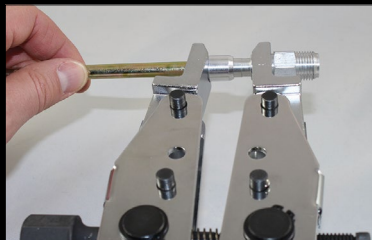

Watch the video!

AGS Company Automotive Solutions • P.O. Box 729, Muskegon, MI 49443, U.S.A. • Local Calls 231-733-2101
Toll Free 800-253-0403 • Toll Free in Michigan & Canada 800-735-0403 • Fax 231-733-1784 • www.agscompany.com

C-1460 REV C