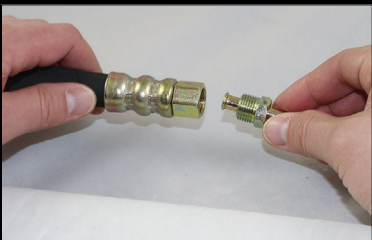

Watch the video!

AGS Company Automotive Solutions • P.O. Box 729, Muskegon, MI 49443, U.S.A. • Local Calls 231-733-2101
Toll Free 800-253-0403 • Toll Free in Michigan & Canada 800-735-0403 • Fax 231-733-1784 • www.agscompany.com

C-1460 REV C