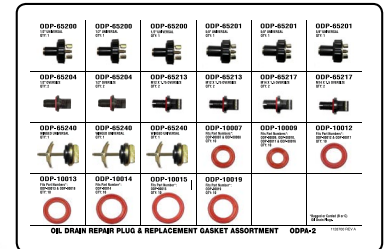

ODPA-2 OIL DRAIN REPAIR PLUG AND REPLACEMENT GASKET ASSORTMENT

The ODP-2, Oil Drain Repair Plug and Replacement Gasket Assortment, includes 6 ACCUFIT® oil drain repair plugs (21 plugs) and 7 hi-temp replacement gaskets (70 gaskets). The red hi-temp nitrile rubber gasket will ensure maximum sealing protection. Oil drain repair plugs offer a fast and inexpensive solution to stripped oil drain pan threads (oil pan replacement can cost up to $1,000 or more). Using a universal or oversize design allows a temporary or permanent repair if the threads in the pan are too ruined for a standard OE plug.

ODPA-3 OIL DRAIN PLUG WALL RACK

The ODP-3, Oil Drain Plug Wall Rack, includes all 13 ACCUFIT® oil drain plugs (64 pieces) in a handy wall rack. Save time and simplify the selection! Have the drain plugs readily accessible near the point of install in a sturdy wall rack. Check threads with the built-in gauges mounted right next to the bins and grab the correct replacement part in clearly labeled bins. Replenishment made easy with incorporated UPC's for individual plugs. Mounting hardware included.