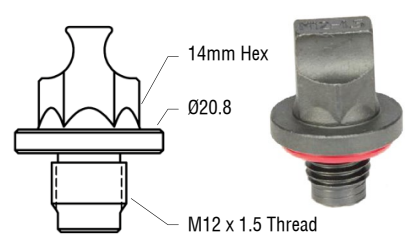

ODP-00010, M12x1.50