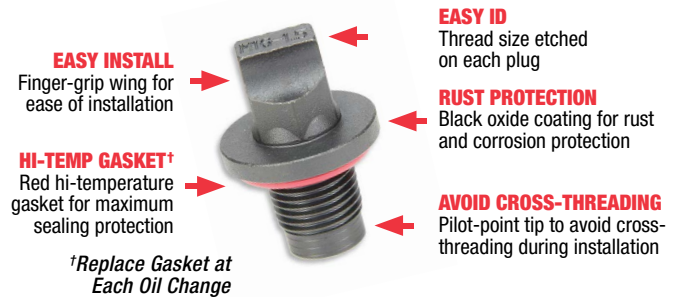

ACCUFIT® OIL DRAIN PLUGS

Finally, a high-coverage/low part number oil drain plug program. The ACCUFIT® Oil Drain Plug Program reduces the needed inventory of part numbers by 80%, **saving up to 75% on inventory costs** - while still achieving the same vehicle application coverage. This means fewer part numbers to stock and much easier part selection. In addition, ACCUFIT® oil drain plugs have more features and are of a higher quality than any other OEM or aftermarket drain plug available.

MORE COVERAGE • FEWER PART NUMBERS
SUPERIOR FEATURES • HIGHER QUALITY

Part #	Replacement Gasket**	Size	Application
ODP-00007(B or C)*	ODP-10007	M14x1.5	1986-2017 Acura, 1985-92, 95-2017 Audi, 1985-86, 2013-17 Buick, 1997-2001, 03-04, 2014-16 Cadillac, 1985-88, 1999-2017 Chevy, 1987-2017 Chrysler, 1985-2017 Dodge, 1989-98 Eagle, 2012-17 Fiat, 1985-2017 Ford, 2017 Genesis, 1989-97 Geo, 2001-10, 2014-16 GMC, 1985-2017 Honda, 1987-2012, 2014-17 Hyundai, 1985-2004, 2016 Isuzu, 1997-98, 2000-17 Jaguar, 1999-2017 Jeep, 1994-2017 Kia, 2003-09, 2016-17 Land Rover, 1988-2014 Lincoln, 1985-2014 Mazda, 1985-2001, 11-17 Mercedes-Benz, 1985-2011 Mercury, 1985-89 Merkur, 1985-2017 Mitsubishi, 2016-17 Nissan, 1985-88 Olds, 1985-2001 Plymouth, 1986-94, 2009 Pontiac, 2011-17 Ram, 1985-2009 Saab, 2000-05, 2008 Saturn, 1989-2008 Suzuki, 1985-2017 Volkswagen
ODP-00008(B or C)	ODP-10007	M14x1.25	1988-89 Eagle, 1990-2003 Ford, 1985-86 Jeep
ODP-00009(B or C)	ODP-10009	M12x1.75	1985-2007, 2011-17 Buick, 1985-2007, 2011-17 Cadillac, 1985-2007, 2011-18 Chevy, 1995-2017 Ford, 1985-2007, 2011-18 GMC, 2003-07 Hummer, 1996-2000, 2003-08, 2016 Isuzu, 2016-17 Jaguar, 2000-17 Lincoln, 1998-99, 2001-08, 11-13 Mazda, 1995-2002, 04, 08, 11 Mercury, 1985-2004 Olds, 1985-2007 Pontiac, 1991-2002, 05-09 Saturn, 2001-12 Workhorse
ODP-00010(B or C)	ODP-10009	M12x1.5	1985-2017 BMW, 1985-98, 2011-17 Mercedes-Benz, 2016-17 Mini, 2015 Nissan
ODP-00011(B or C)	ODP-10009	M12x1.25	1985-88, 1998-2002, 16-17 Chevy, 1989-97 Geo, 2009-17 Infiniti, 1992-2003, 2009-17 Lexus, 2009-17 Nissan, 2010 Pontiac, 2010-13, 2016 Scion, 1989-2003, 2010-13, 2016-17 Toyota
ODP-00012(B or C)	ODP-10012	M16x1.5	1990-92 Dodge, 1988-92 Eagle, 1985-96 Jaguar, 1985-91 Peugeot, 1985-87 Renault
ODP-00013(B or C)	ODP-10013	M18x1.5	2003-17 BMW, 1990-93, 2002-06 Dodge, 1985-86 Plymouth, 2013, 2016-17 Ram, 1985-92 Toyota, 1994-2009, 2011-17 Volvo
ODP-00014(B or C)	ODP-10014	M22x1.5	1994-95 BMW, 1988-2000 Chevy, 1994-2001 Dodge, 1985-86, 1988-99 GMC, 1985-95 Jeep
ODP-00015(B or C)†	ODP-10015	M26x1.5	1990-95 Audi, 1985-89 Mercedes-Benz, 1993, 95 Volkswagen, 1985-87 Volvo
ODP-00016(B or C)	ODP-10009	1/2-20	1992-2000 AMG, 1985-88 AMC, 1985-96 Buick, 1985-86, 1992-96 Cadillac, 1985-96 Chevy, 1985-99 Chrysler, 1985-2006 Dodge, 1993-97 Eagle, 1985-96 Ford, 1985-96 GMC, 1985-2006 Jeep, 1985-90 Lincoln, 1985-89 Mercury, 1998-99 Mitsubishi, 1985-94 Olds, 1985-99 Plymouth, 1985-95 Pontiac
ODP-00017(B or C)	ODP-10012	5/8-18	1950-65 Cadillac, 1959-61 Chrysler, 1959-63 Dodge, 1959-63 Plymouth
ODP-00018(B or C)	ODP-10013	3/4-16	1985-86 Dodge, 1985-95 Volvo
ODP-00019(B or C)	ODP-10019	M20x1.5	1985-86 Dodge, 1987 Isuzu, 1985-86 Plymouth, 1985-2017 Subaru

*Packaging Option B
1 Drain Plug/Bag
5 Bags/Case**

*Packaging Option C
1 Drain Plug/Card
5 Cards/Case

**Replacement Gaskets
10 Gaskets/Bag
1 Bag/Case

†ODP-00015B Case Qty is 3