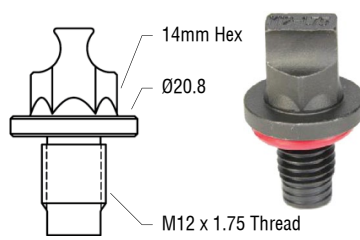

ODP-00009, M12x1.75