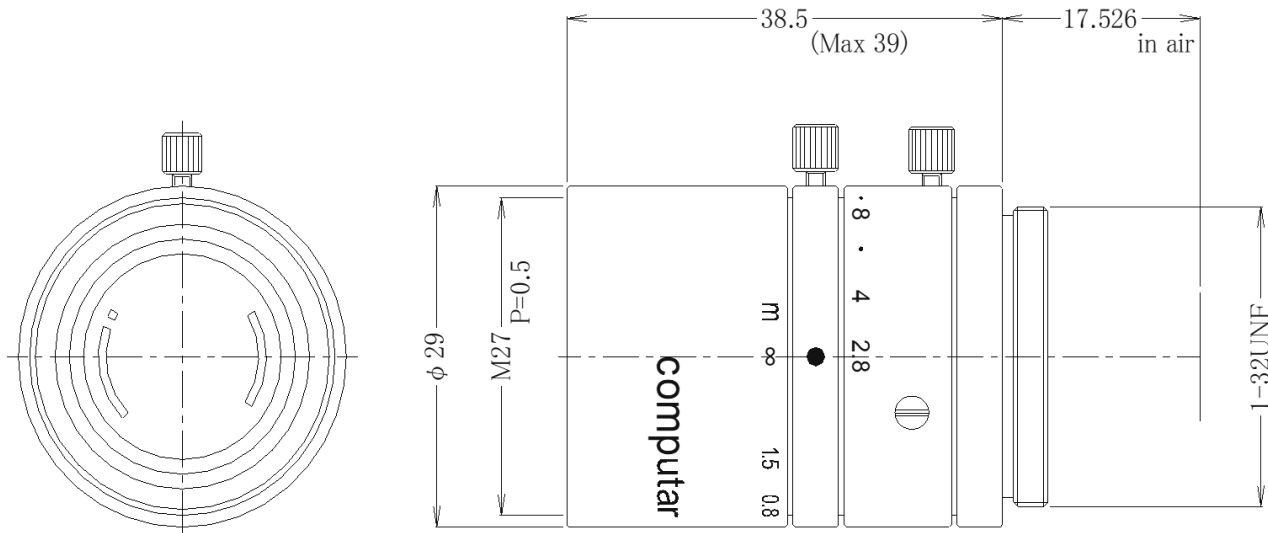

M3528-MPW3

f = 35mm F 2.8
 For 2/3 type 6 Megapixel Cameras
 C-Mount

Model No.	M3528-MPW3		Effective	Front	φ 17.8mm			
Focal Length	35mm		Lens Aperture	Rear	φ 11.8mm			
Max. Aperture Ratio	1:2.8		Distortion (∞)	2/3 type(Y=5.5mm)	0.06%			
Max. Image Format	8.8mm x 6.6mm(φ 11mm)			1/1.8 type(Y=4.5mm)	0.04%			
Operation Range	Iris	F2.8 - 16.0		1/2.5 type(Y=3.55mm)	0.03%			
	Focus	0.25m - inf.	Back Focal Length	18.0mm				
Control	Iris	Manual	Flange Back Length	17.526mm				
	Focus	Manual	Mount	C-Mount				
Object Dimension at M.O.D.	2/3 Type	45.1 x 33.8mm	Filter Size	M27 P=0.5mm				
	1/1.8 Type	36.6 x 27.4mm	Dimensions	φ 29mm x 38.5mm				
	1/2.5 Type	29.3 x 21.9mm	Weight	48g				
Angle of View	D	2/3 type	17.9°	1/1.8 type	14.4°	1/2.5 type	11.6°	
	H			11.7°	φ 7.1			9.3°
	V			10.8°				
Operating Temperature	-10°C - +50°C							

2/3 type

C

Dimensions

SCORPION VISION